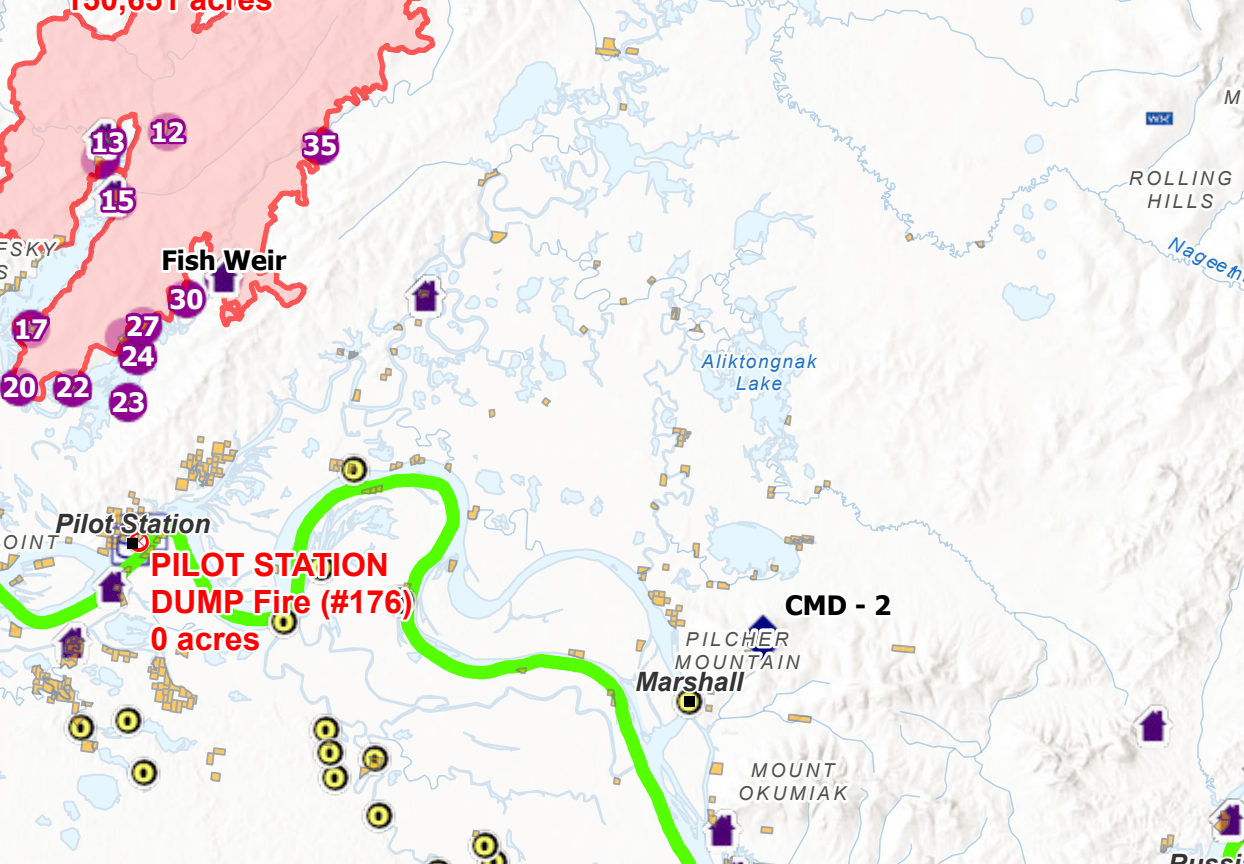

05/31/2022