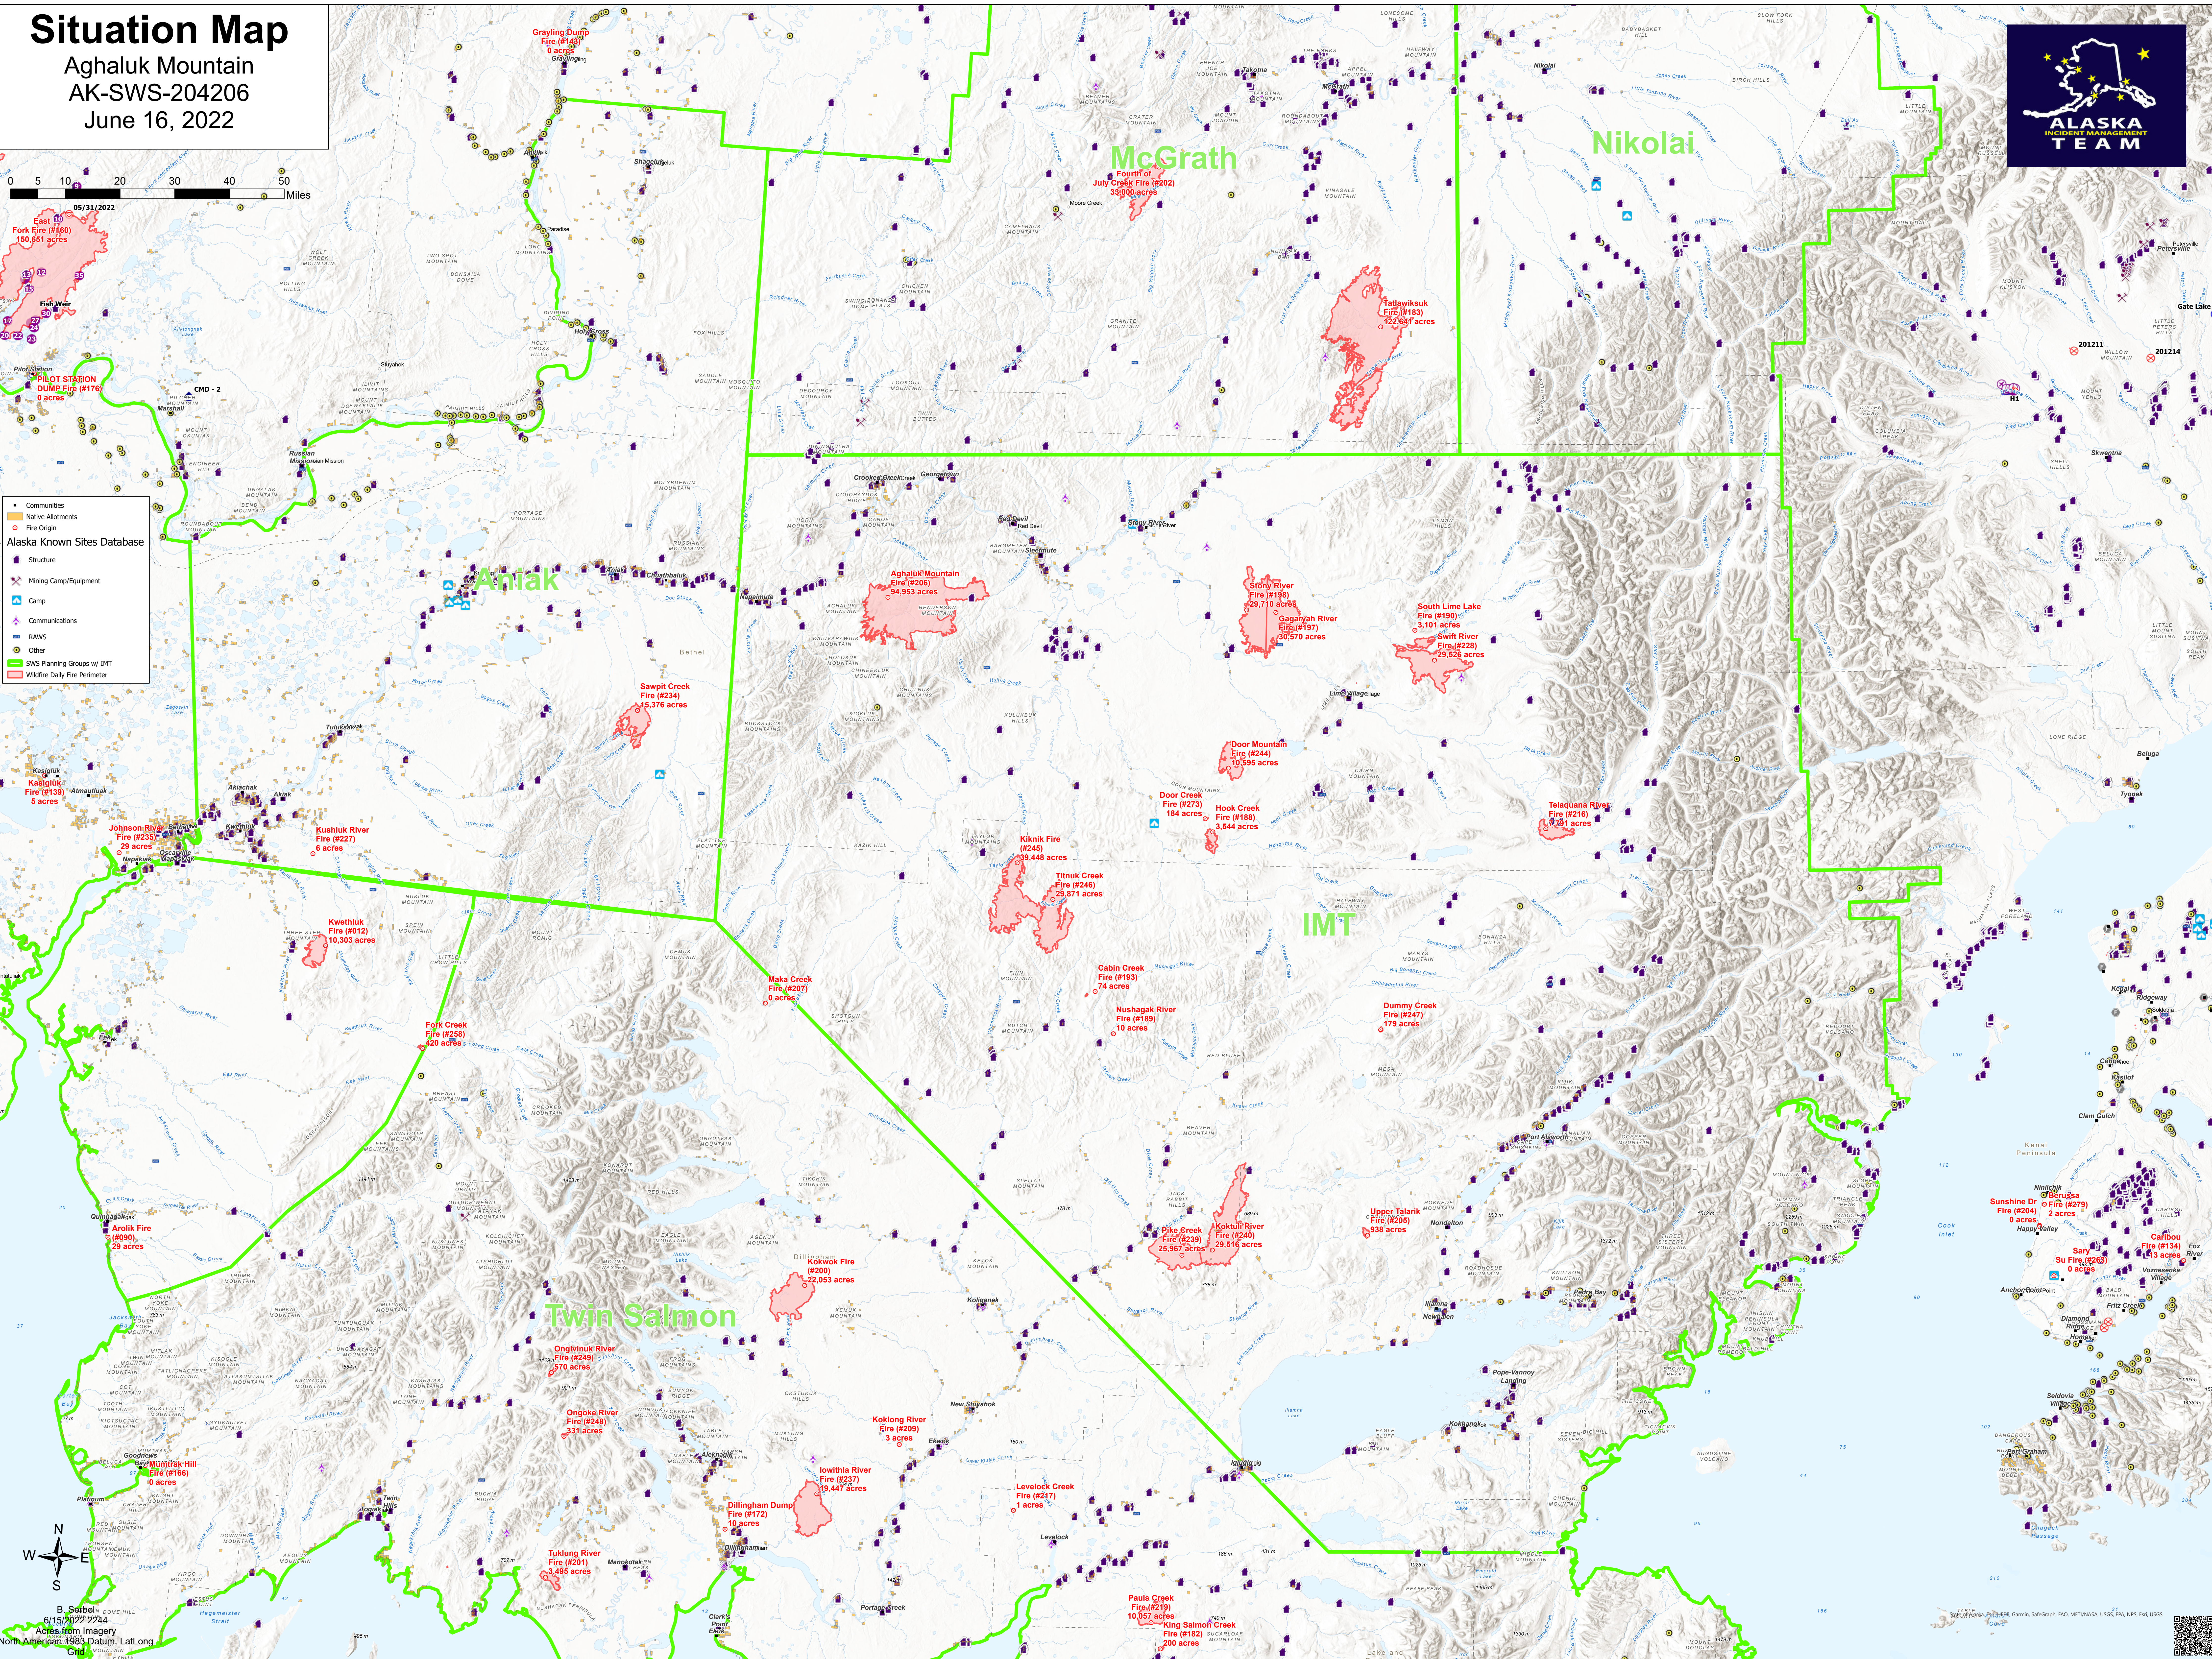

- Communities
- Native Allotments
- Fire Origin
- Alaska Known Sites Database
- Structure
- Mining Camp/Equipment
- Camp
- Communications
- RAMS
- Other
- SWS Planning Groups w/ IMT
- Wildfire Daily Fire Perimeter