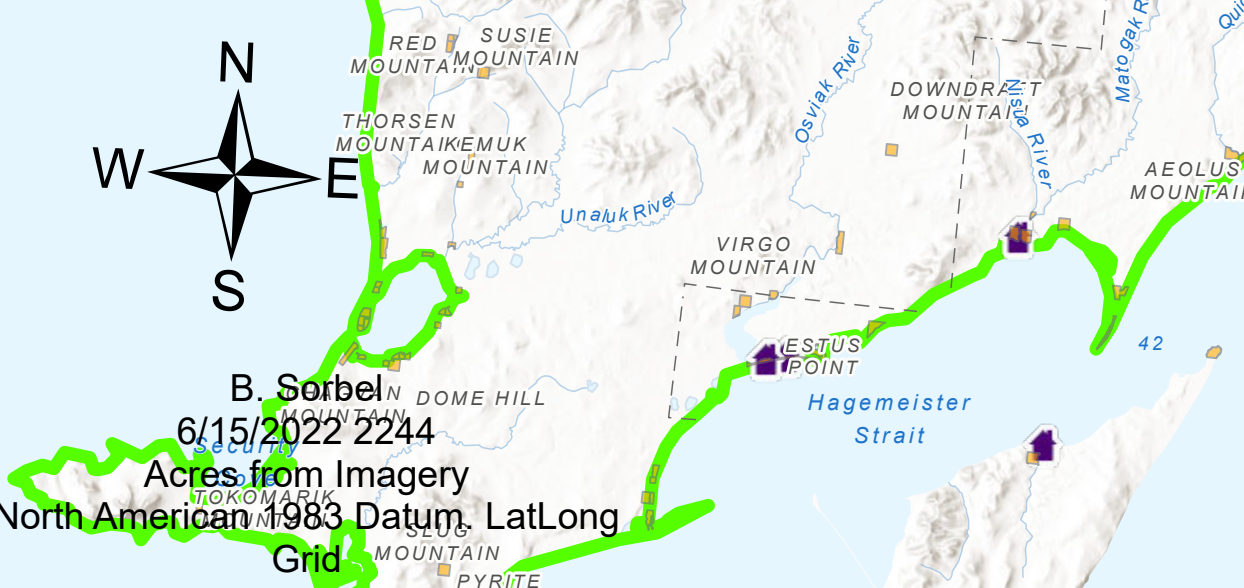

- Communities
- Native Allotments
- Fire Origin
- Alaska Known Sites Database
- Structure
- Mining Camp/Equipment
- Camp
- Communications
- RAMS
- Other
- SWS Planning Groups w/ IMT
- Wildfire Daily Fire Perimeter