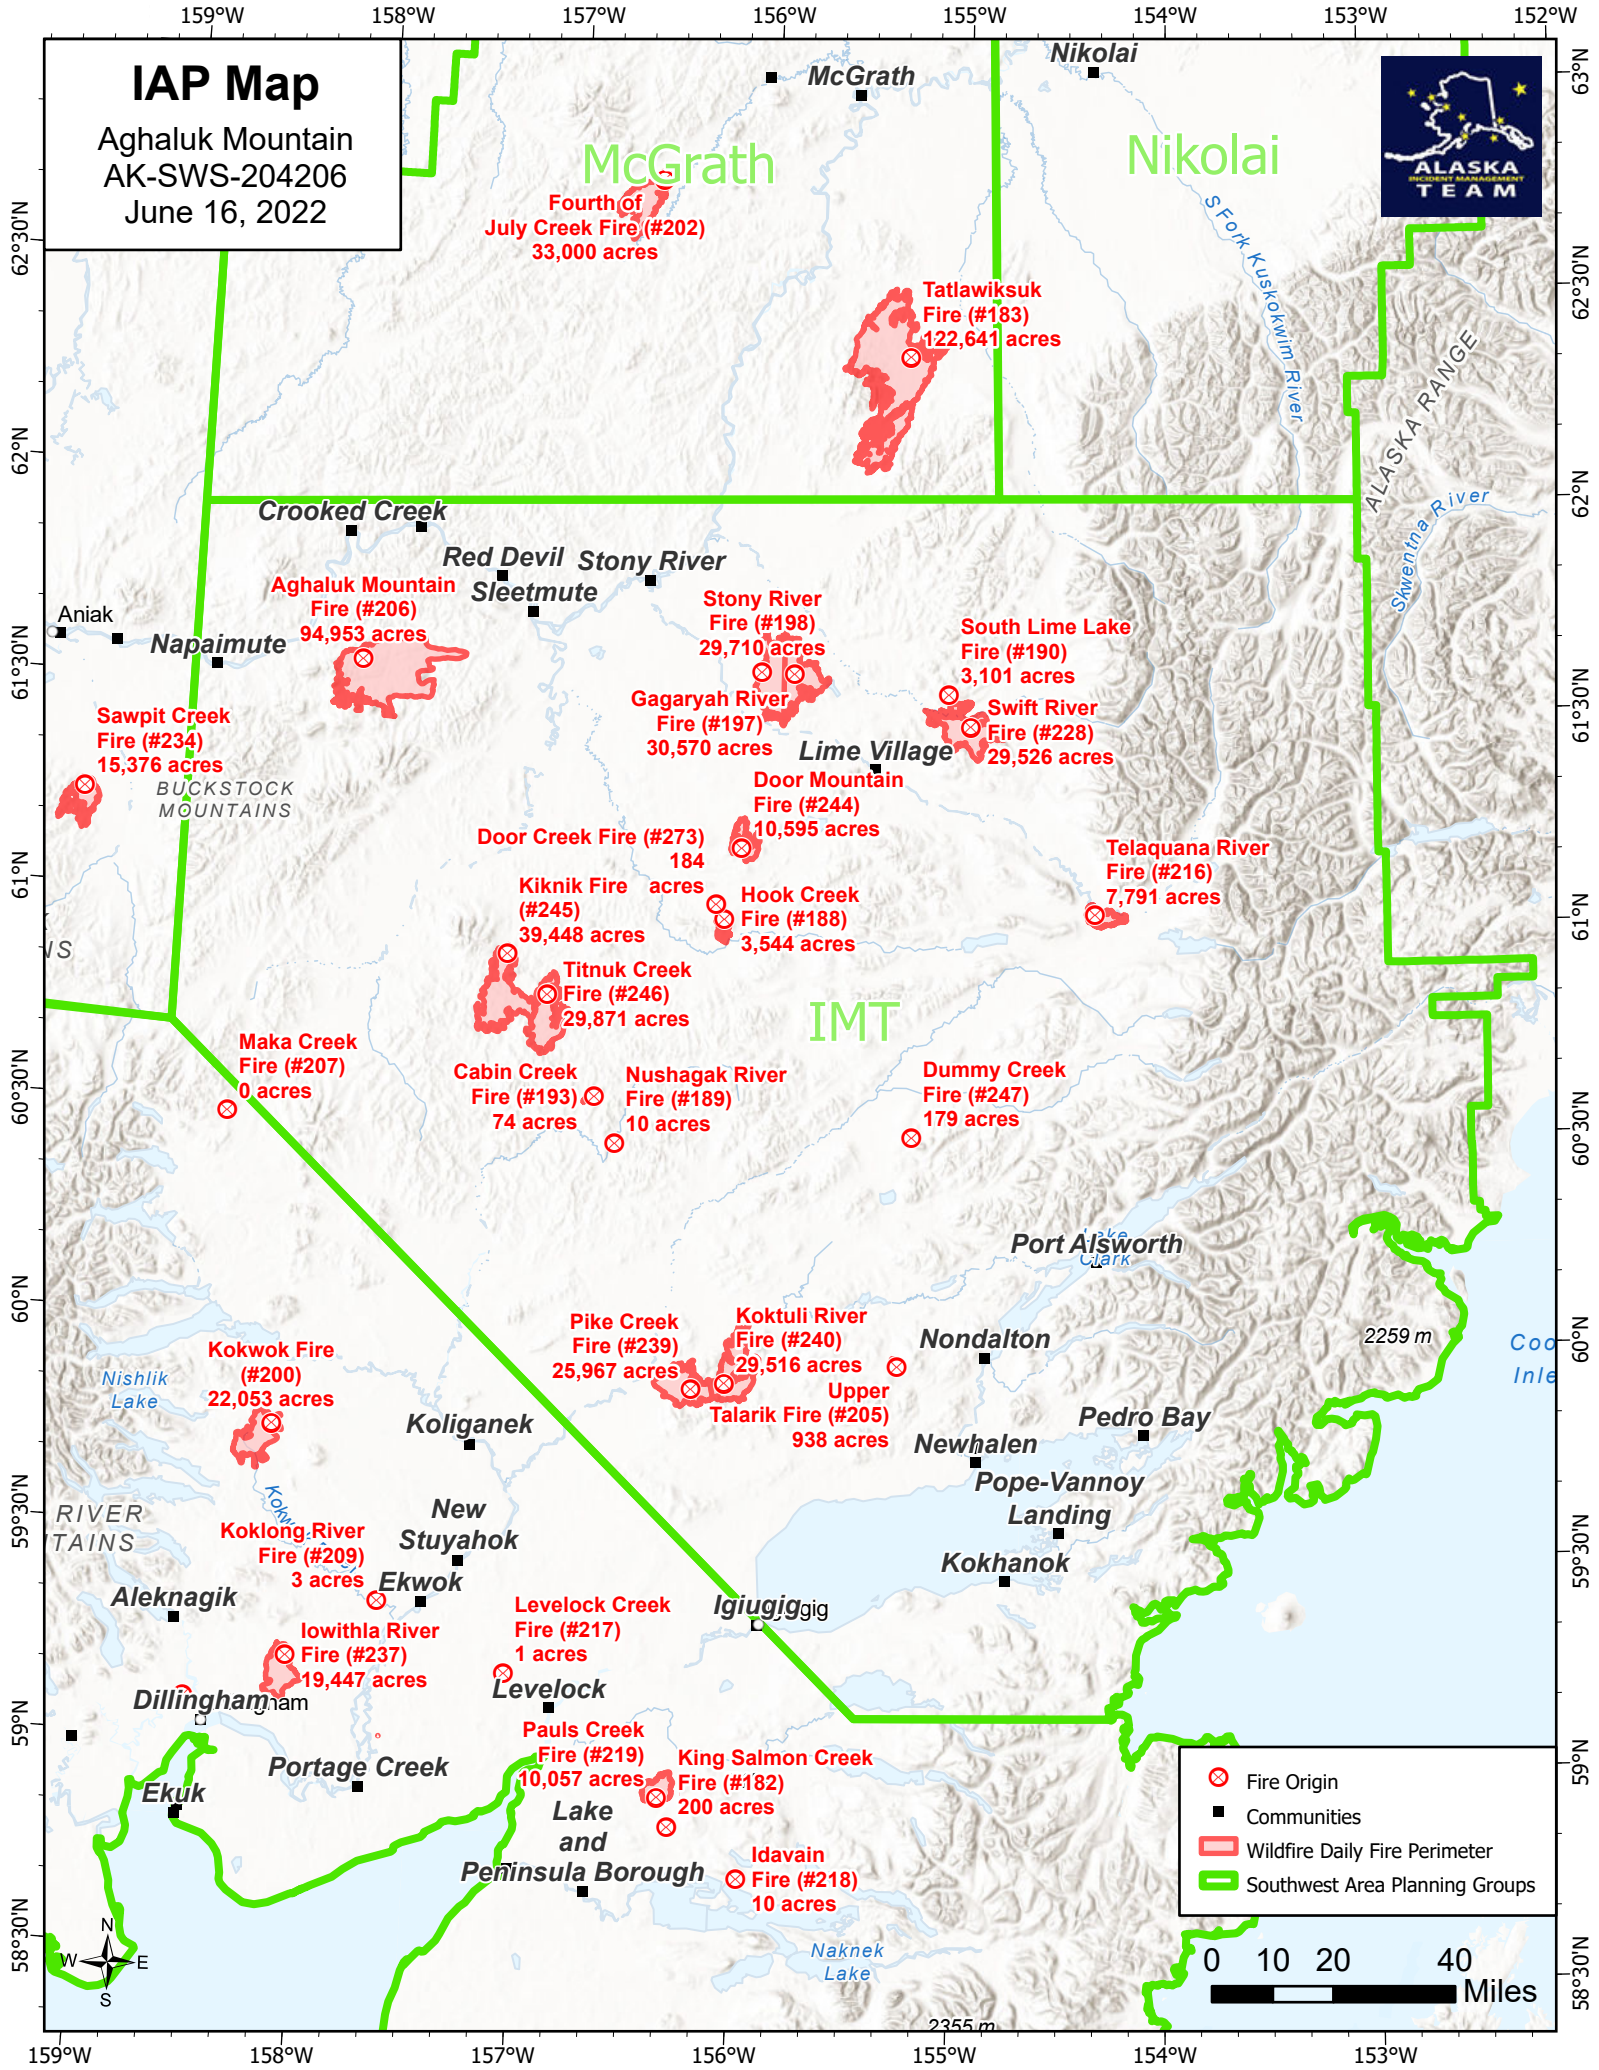

IAP Map

Aghaluk Mountain
AK-SWS-204206
June 16, 2022

Fourth of July Creek Fire (#202)
33,000 acres

Tatlawiksuk Fire (#183)
122,641 acres

Aghaluk Mountain Fire (#206)
94,953 acres

Stony River Fire (#198)
29,710 acres

South Lime Lake Fire (#190)
3,101 acres

Sawpit Creek Fire (#234)
15,376 acres

Gagaryah River Fire (#197)
30,570 acres

Swift River Fire (#228)
29,526 acres

Door Mountain Fire (#244)
10,595 acres

Telaquana River Fire (#216)
7,791 acres

Dummy Creek Fire (#247)
179 acres

Kokwok Fire (#200)
22,053 acres

Pike Creek Fire (#239)
25,967 acres

Koktuli River Fire (#240)
29,516 acres

Upper Talarik Fire (#205)
938 acres

Koklong River Fire (#209)
3 acres

Iowithla River Fire (#237)
19,447 acres

Levelock Creek Fire (#217)
1 acres

Pauls Creek Fire (#219)
10,057 acres

King Salmon Creek Fire (#182)
200 acres

Idavain Fire (#218)
10 acres

- ⊗ Fire Origin
- Communities
- ▭ Wildfire Daily Fire Perimeter
- ▬ Southwest Area Planning Groups