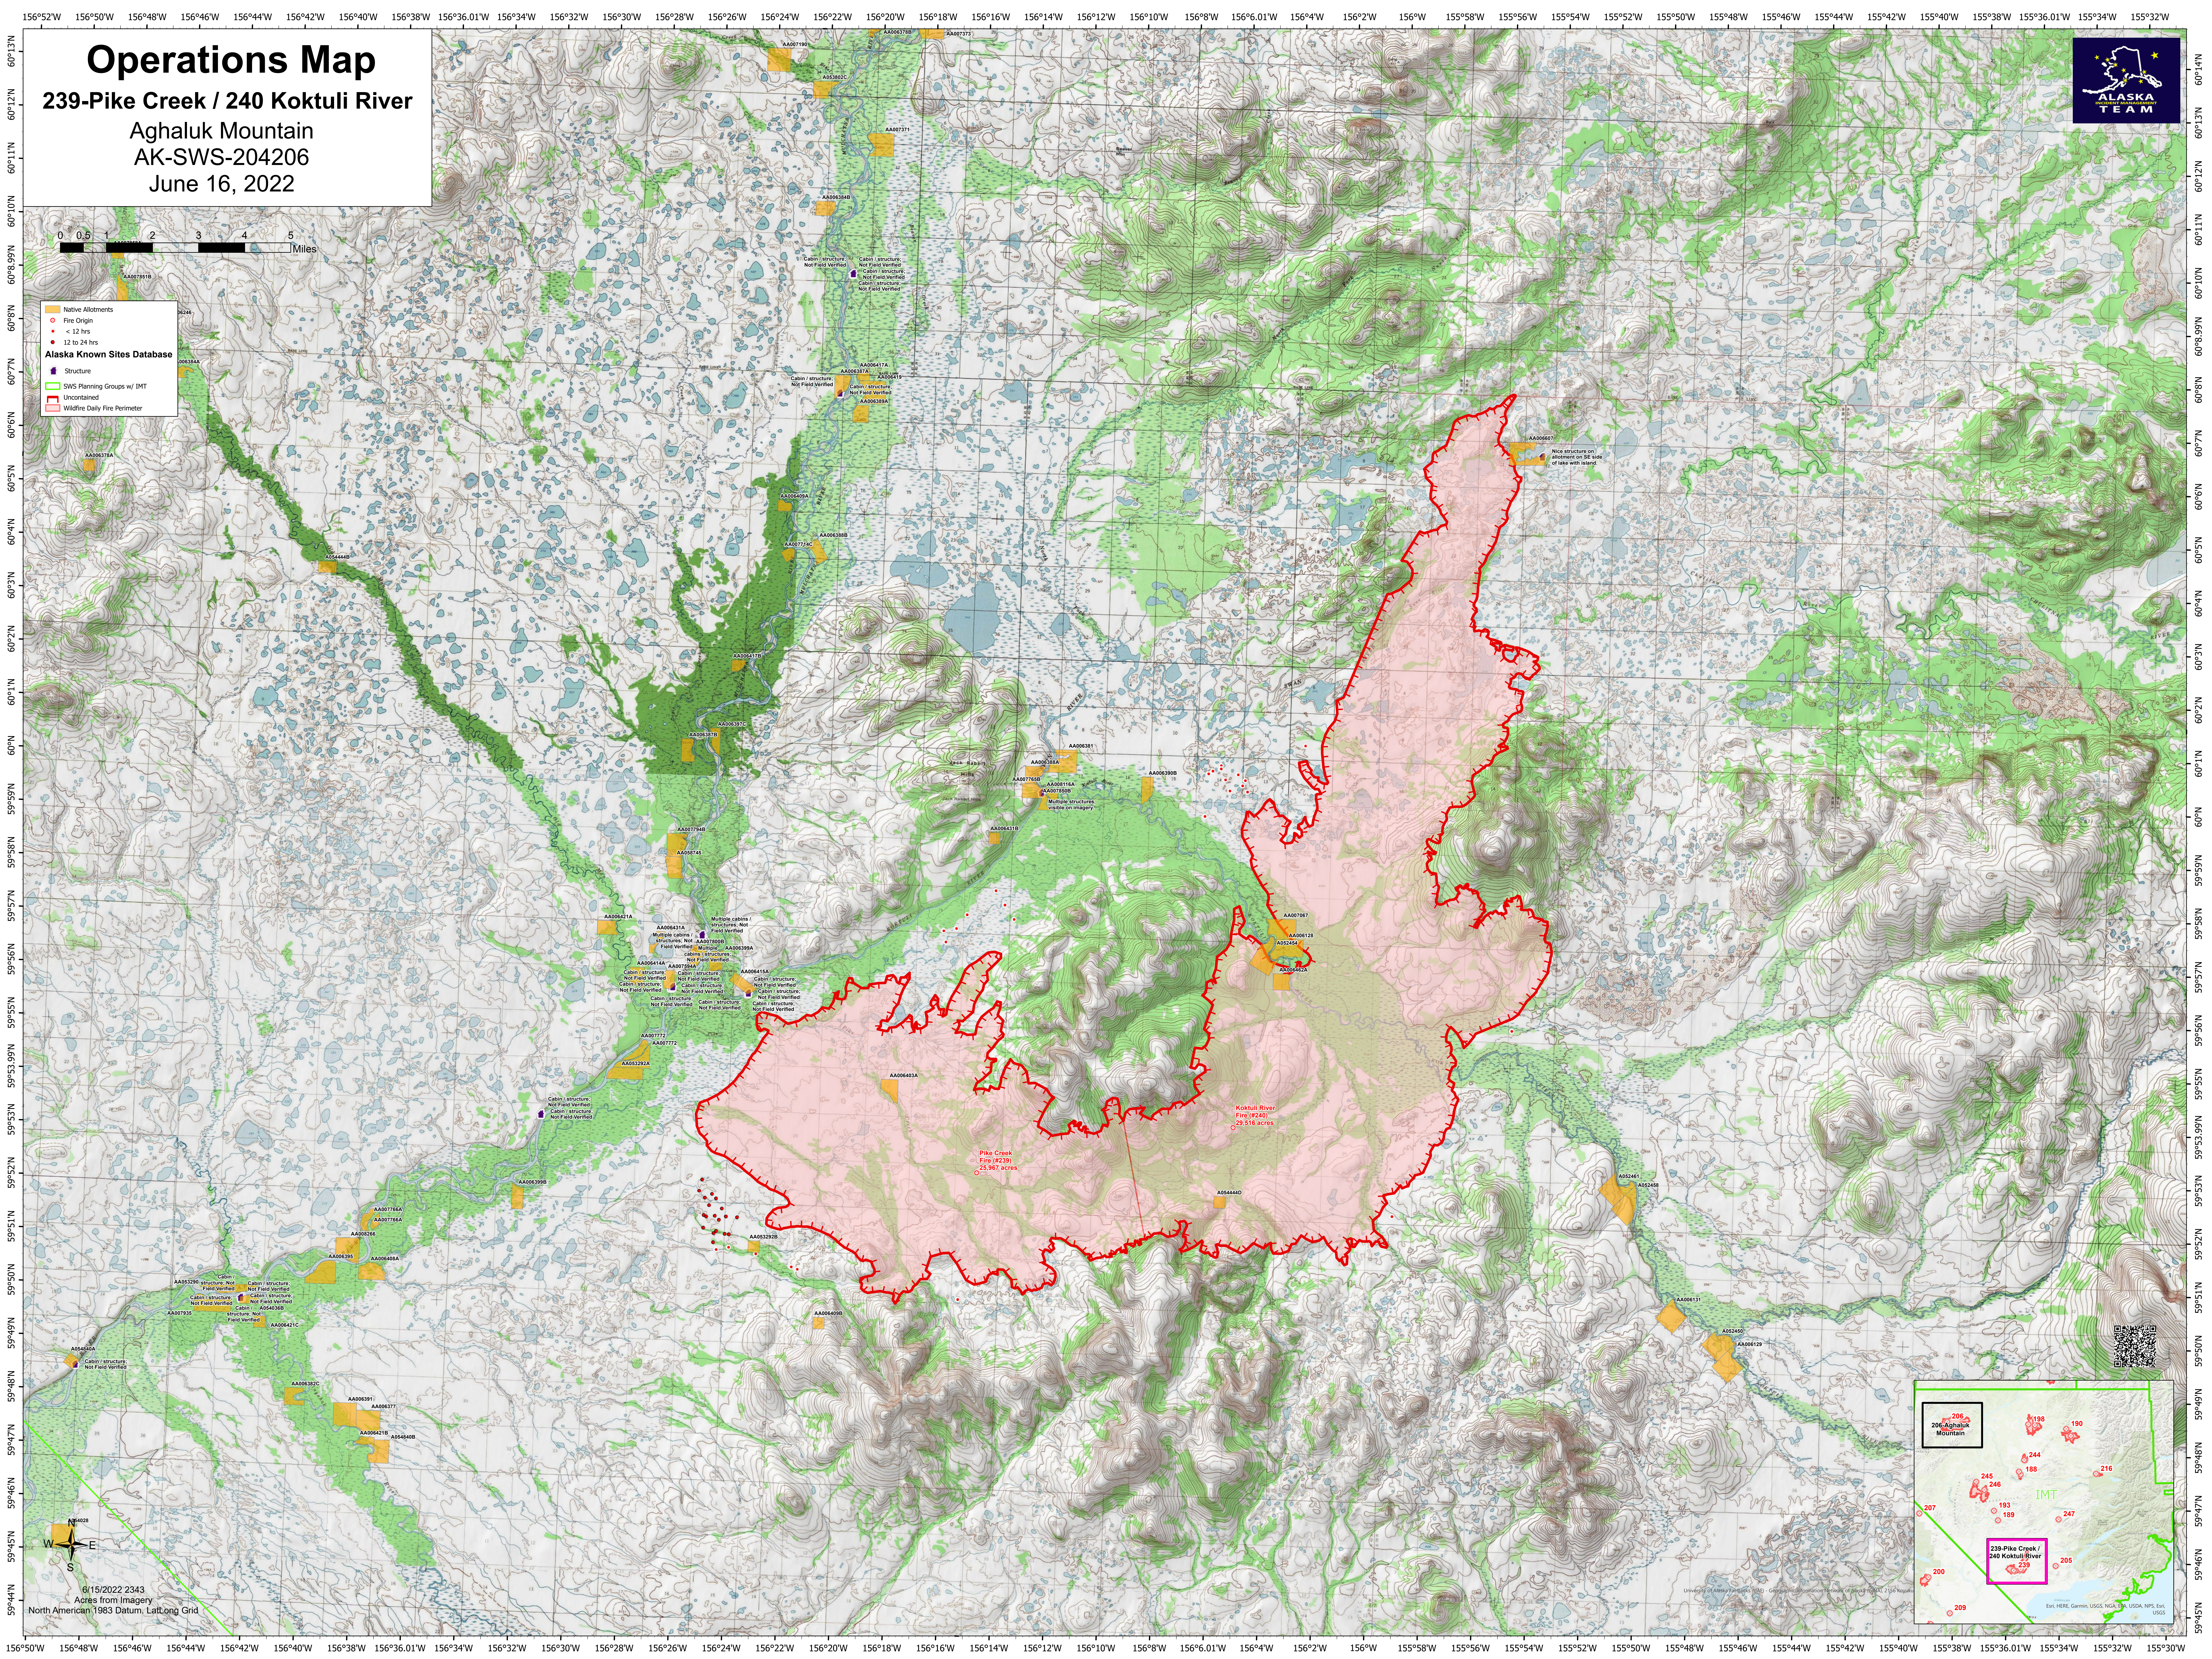

Operations Map

239-Pike Creek / 240 Koktuli River

Aghaluk Mountain

AK-SWS-204206

June 16, 2022

- Native Allotments
- Fire Origin
- < 12 hrs
- 12 to 24 hrs
- Structure
- SWS Planning Groups w/ IMT
- Uncountained
- Wildfire Daily Fire Perimeter

Alaska Known Sites Database

Pike Creek Fire (#239)
25,987 acres

Koktuli River Fire (#240)
29,514 acres

6/15/2022 2343
Acres from Imagery
North American 1983 Datum, LatLong Gnd