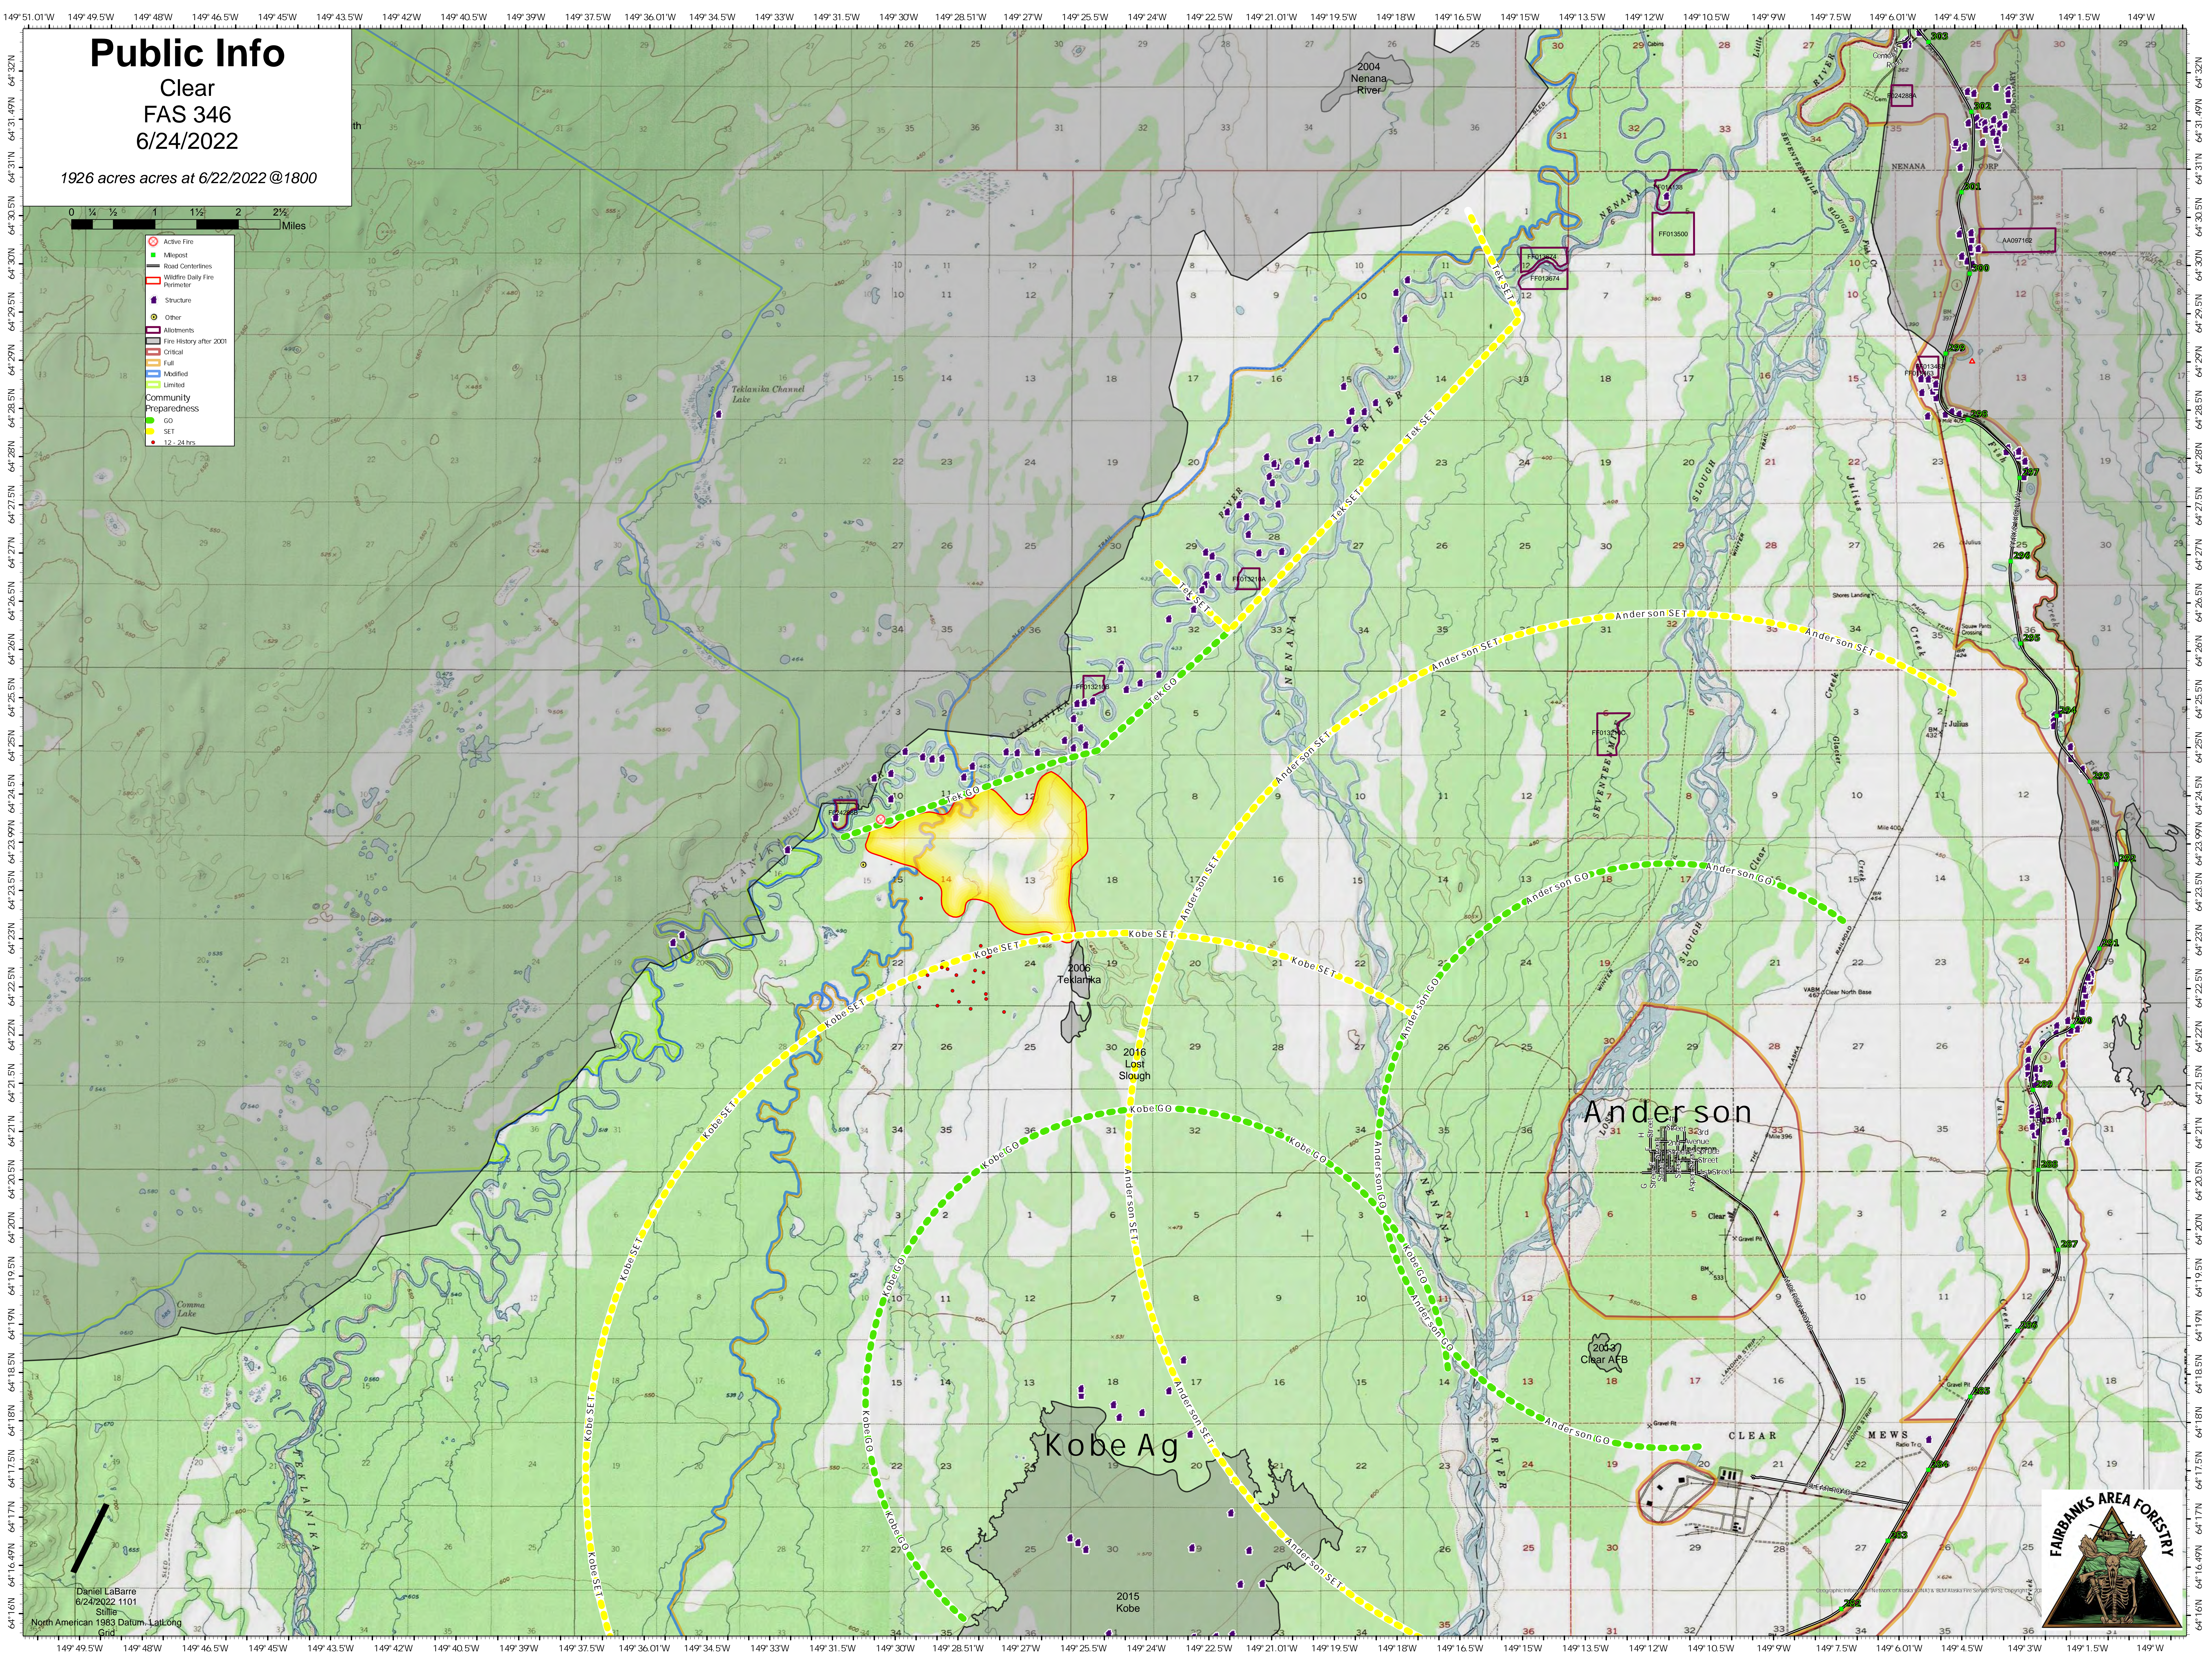

Public Info

Clear
FAS 346
6/24/2022

1926 acres at 6/22/2022 @1800

- Active Fire
- Milepost
- Road Centerlines
- Wildfire Daily Fire Perimeter
- Structure
- Other
- Allotments
- Fire History after 2001
- Critical
- Full
- Modified
- Limited
- Community Preparedness
- GO
- SET
- 12-24 hrs

Daniel LaBarre
6/24/2022 1101
Shille
North American 1983 Datum - LaitLong
Grid