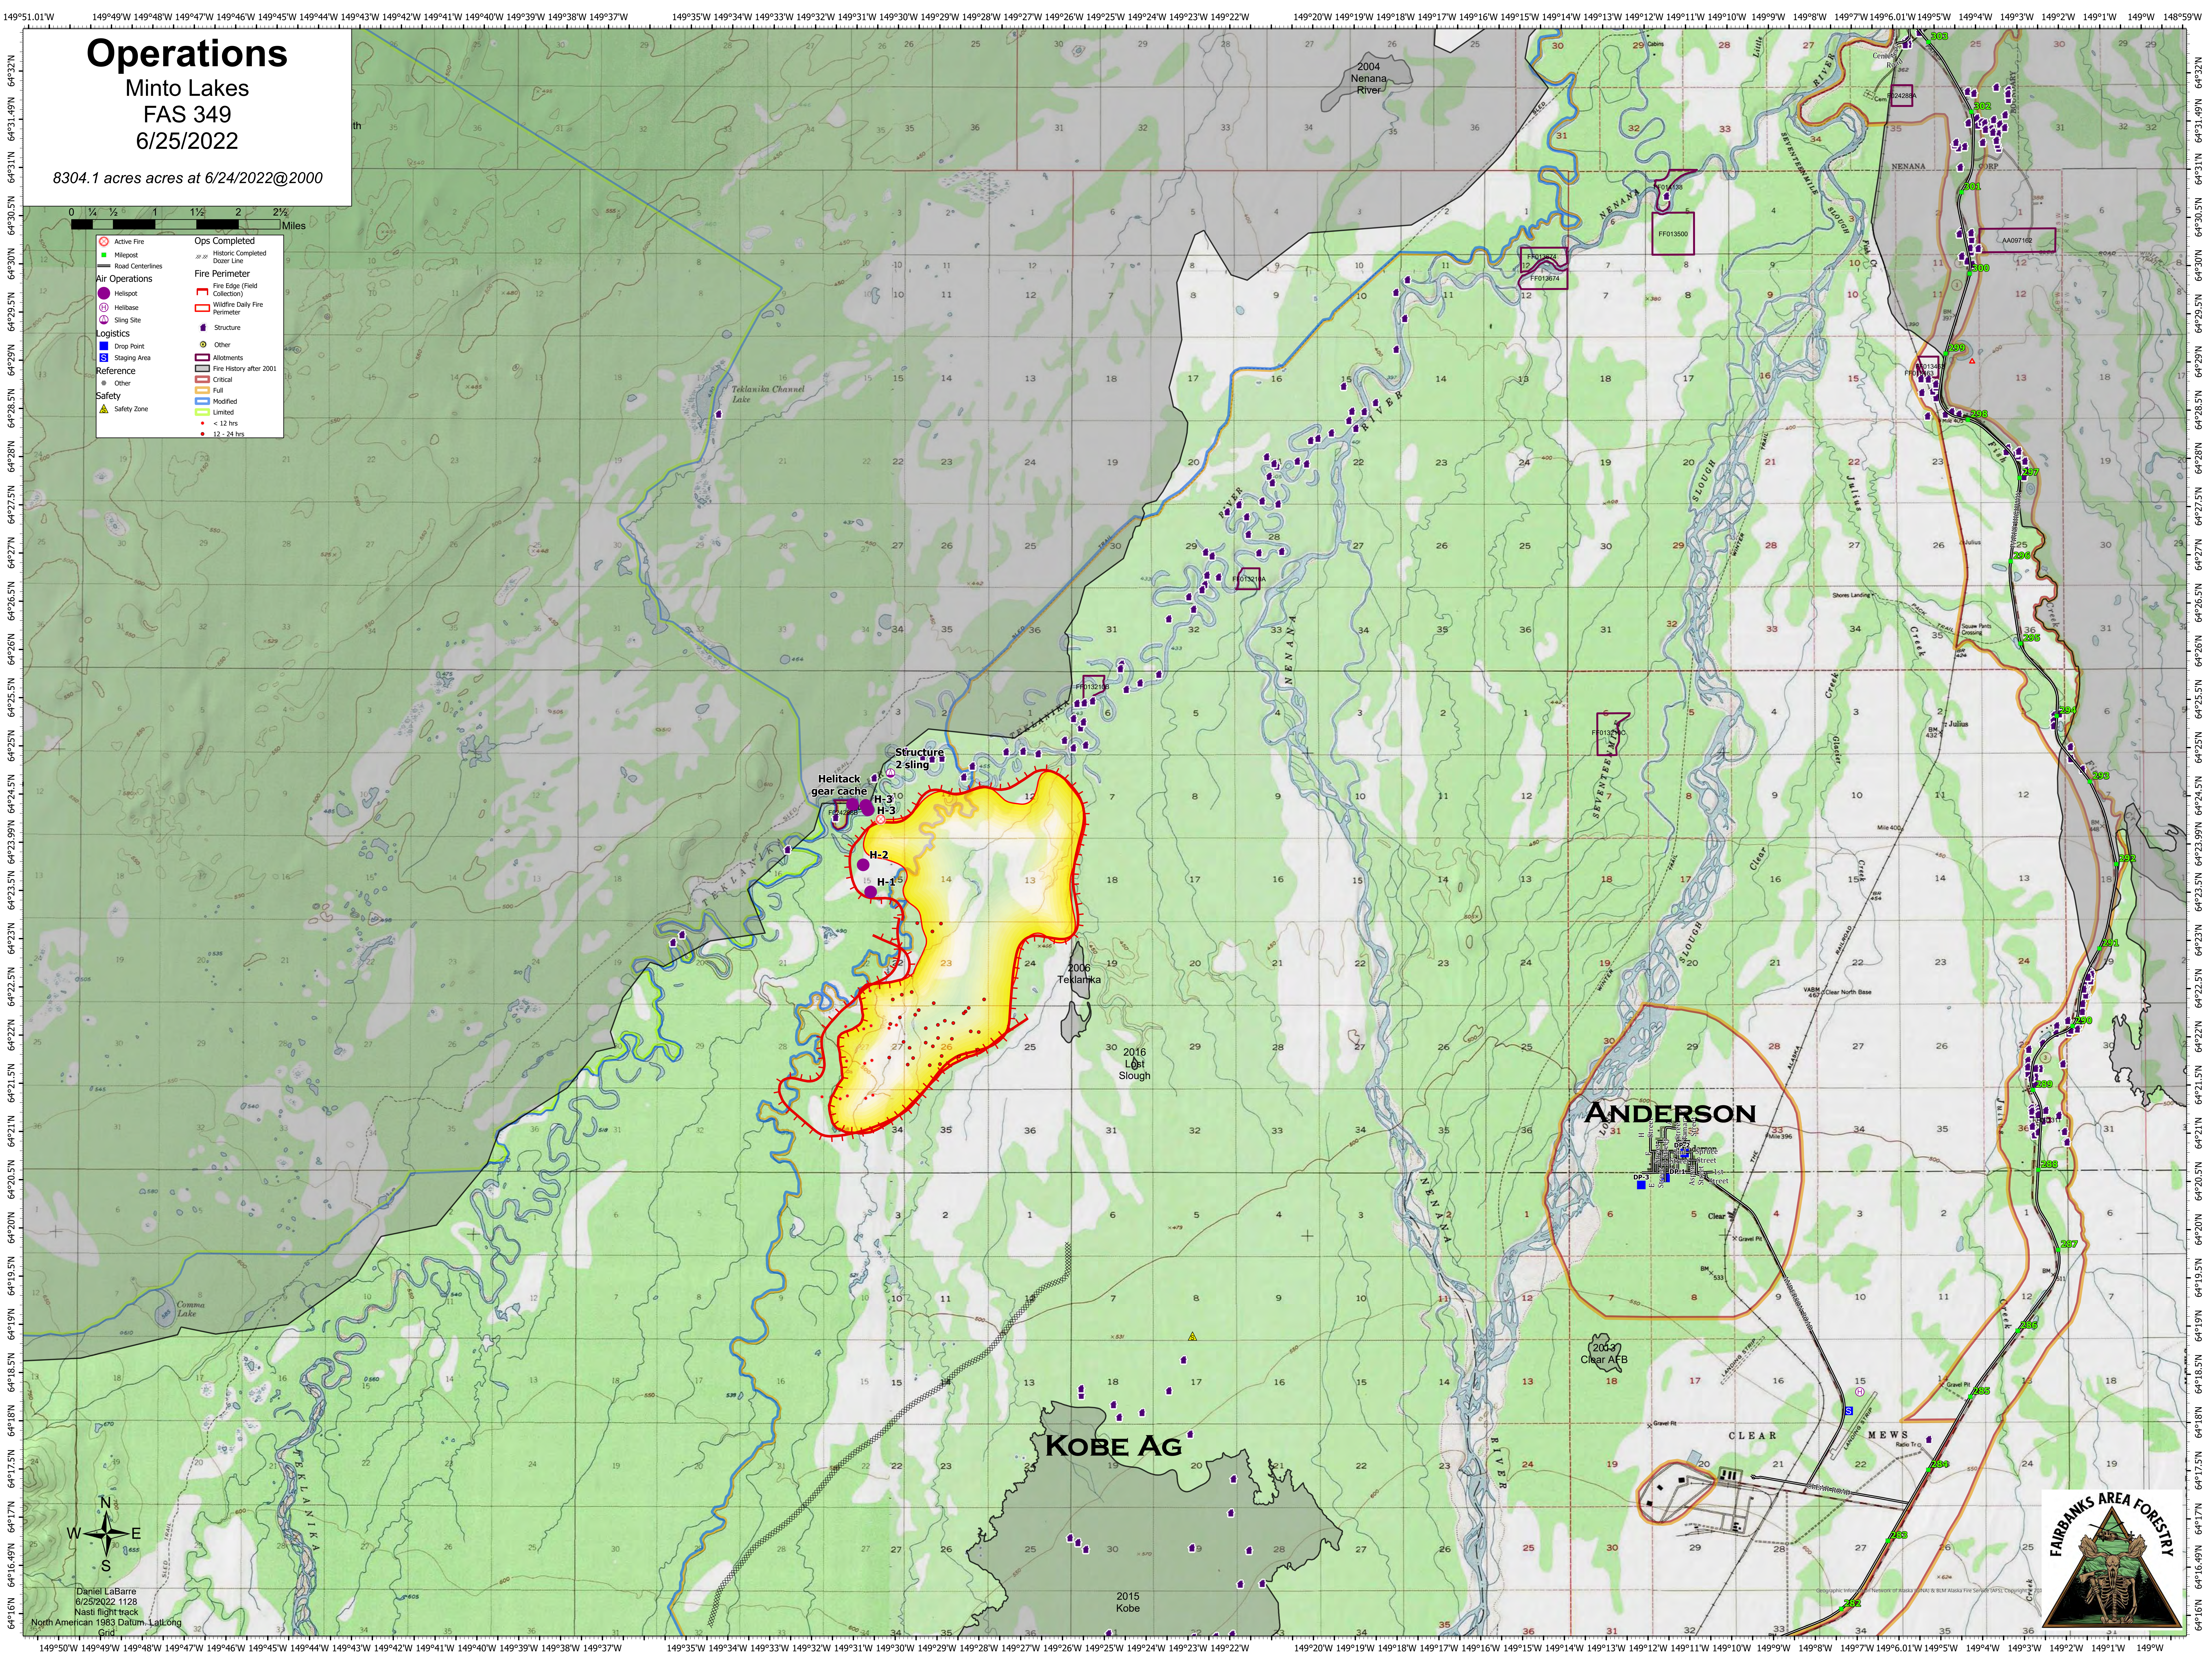

Operations

Minto Lakes
FAS 349
6/25/2022

8304.1 acres at 6/24/2022@2000

- Active Fire
- Milepost
- Road Centerlines
- Air Operations
 - Helicopter
 - Helibase
 - Sling Site
- Logistics
 - Drop Point
 - Staging Area
- Reference
 - Other
- Safety
 - Safety Zone
- Ops Completed
 - Historic Completed
 - Dozer Line
- Fire Perimeter
 - Fire Edge (Field Collection)
 - Wildfire Daily Fire Perimeter
- Structure
 - Other
 - Allotments
 - Fire History after 2001
 - Critical
 - Full
 - Modified
 - Limited
 - < 12 hrs
 - 12 - 24 hrs

Daniel LaBarre
6/25/2022 1128
Nasti flight track
North American 1983 Datum - Lullong
Grid