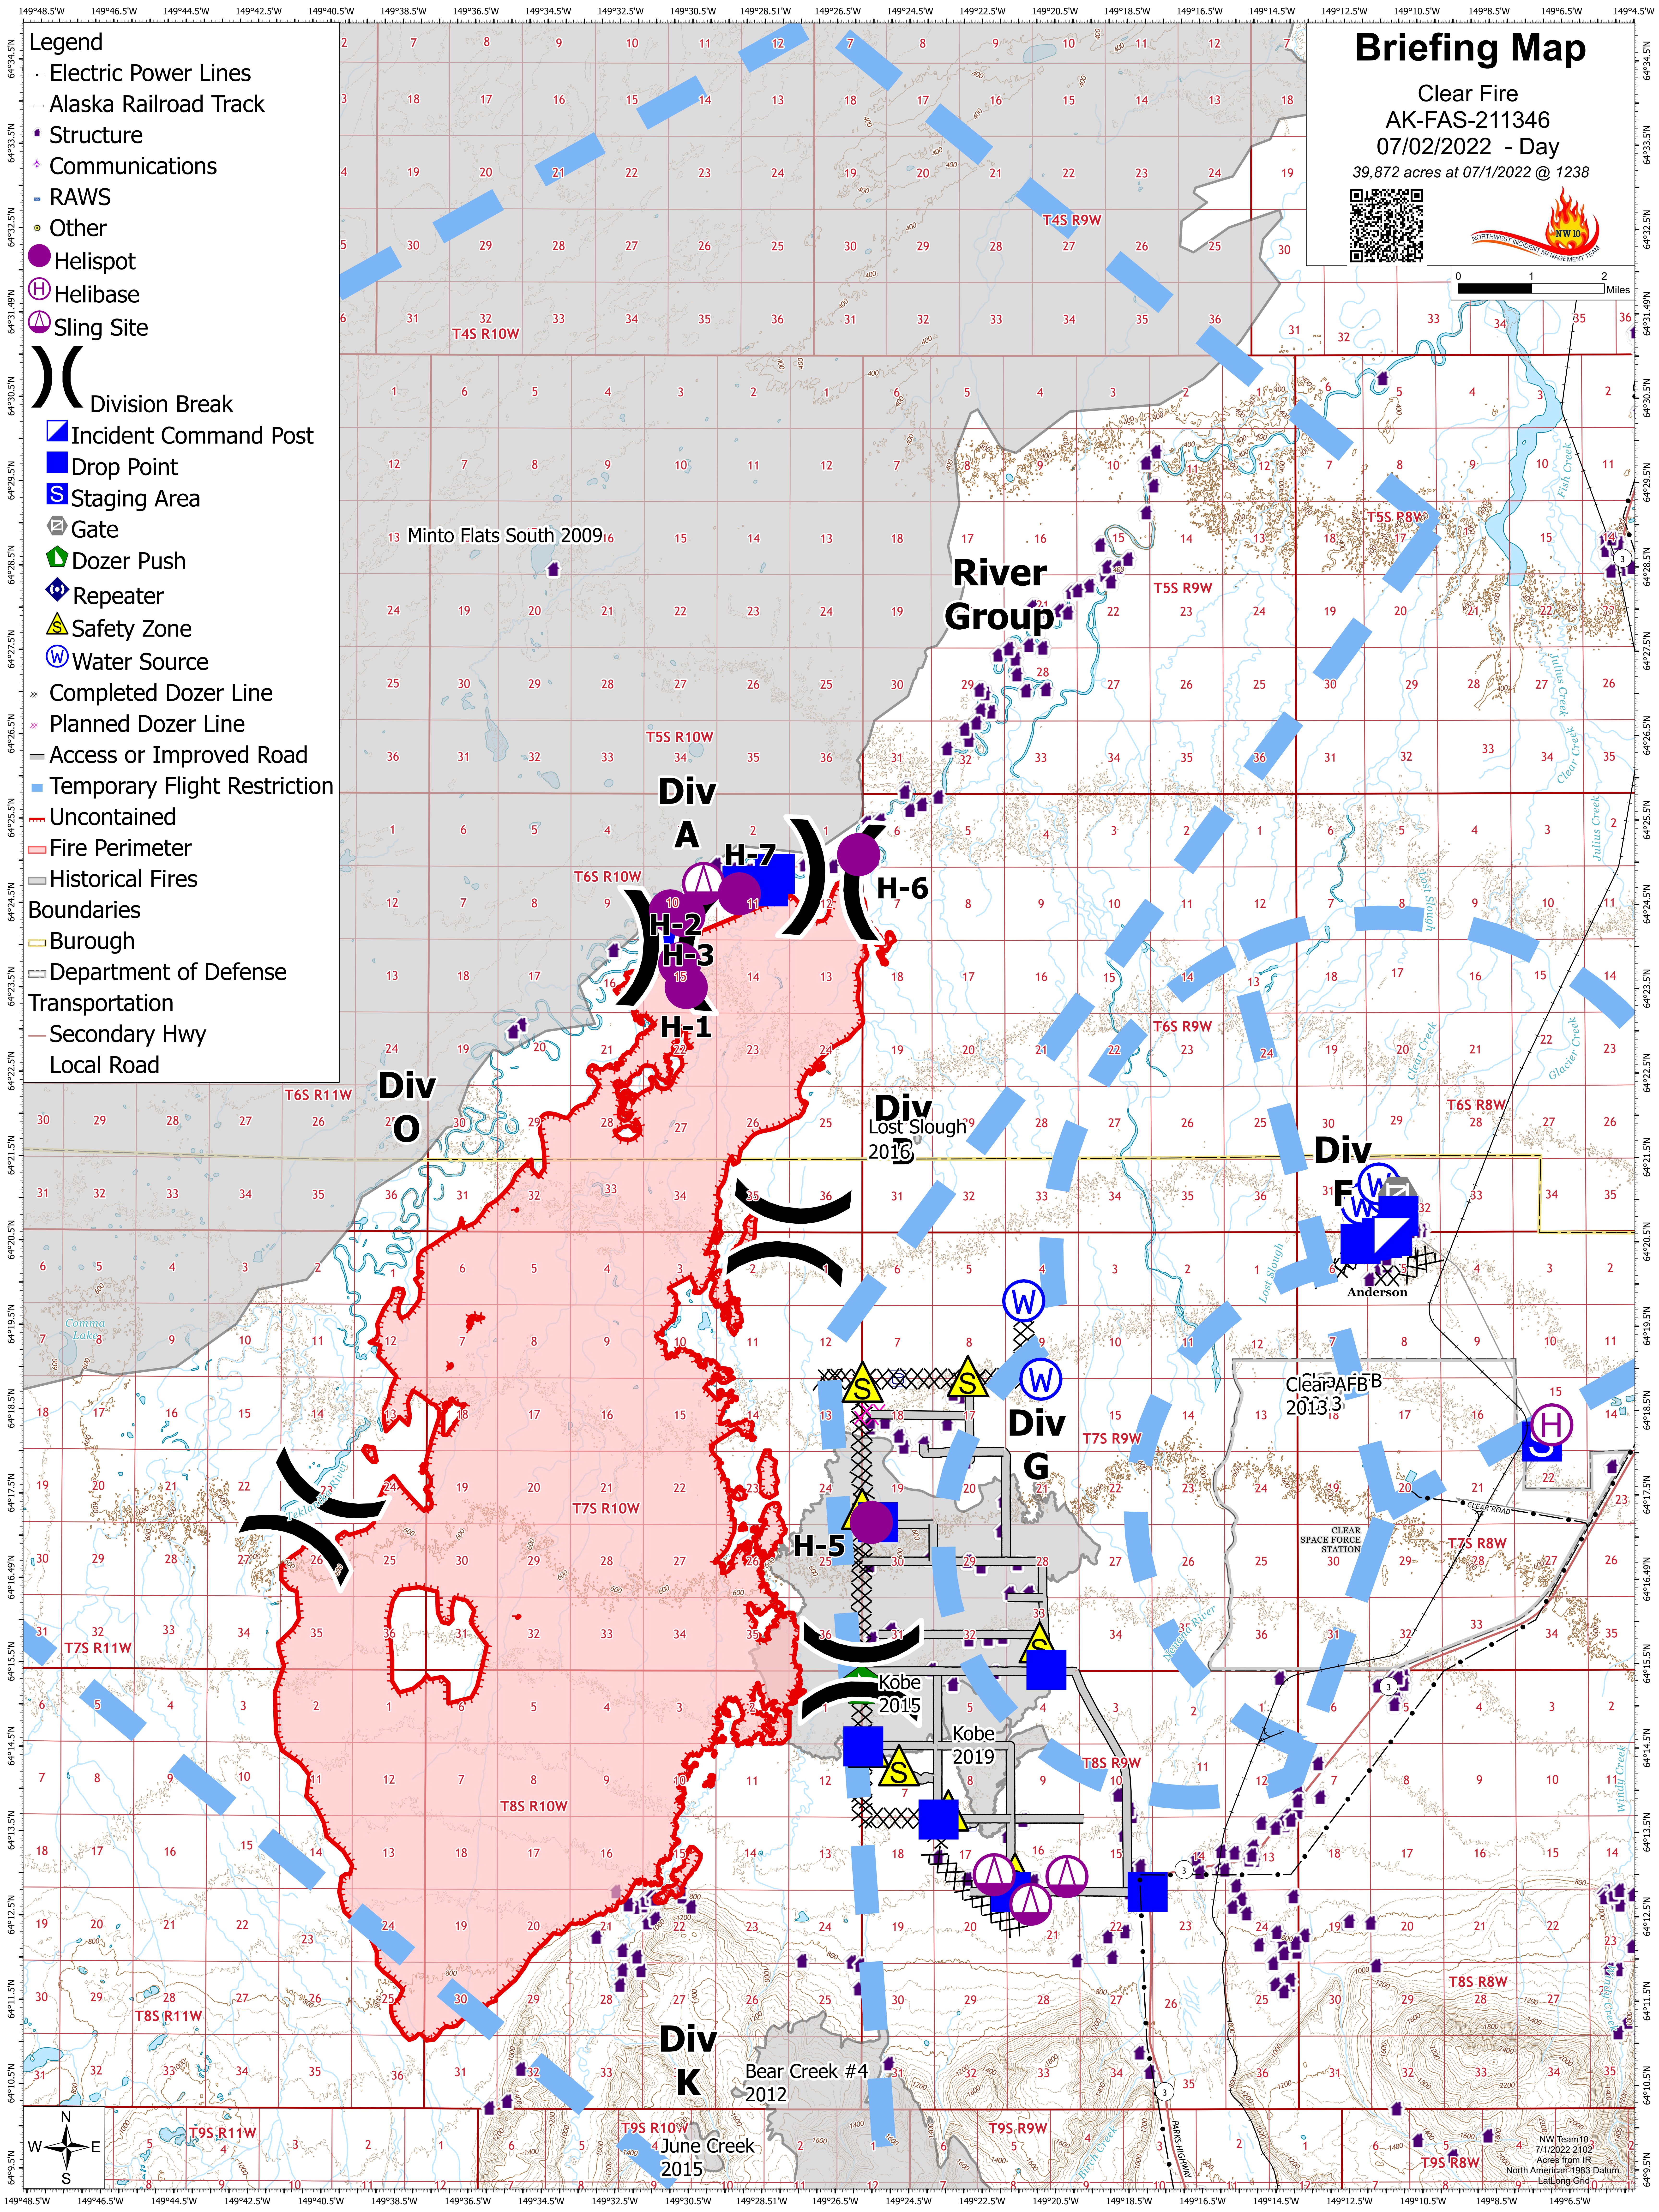

- Legend**
- Electric Power Lines
 - Alaska Railroad Track
 - Structure
 - ▲ Communications
 - RAWS
 - Other
 - Helispot
 - ⊕ Helibase
 - ⊕ Sling Site
 - ⌋ Division Break
 - Incident Command Post
 - Drop Point
 - Staging Area
 - ⊕ Gate
 - ▲ Dozer Push
 - ⊕ Repeater
 - ▲ Safety Zone
 - ⊕ Water Source
 - ⊗ Completed Dozer Line
 - ⊗ Planned Dozer Line
 - Access or Improved Road
 - Temporary Flight Restriction
 - Uncontained
 - Fire Perimeter
 - Historical Fires
 - Boundaries
 - Borough
 - Department of Defense
 - Transportation
 - Secondary Hwy
 - Local Road

Briefing Map

Clear Fire
 AK-FAS-211346
 07/02/2022 - Day
 39,872 acres at 07/1/2022 @ 1238

NW Team 10
 7/1/2022 2102
 Acres from IR
 North American 1983 Datum
 LatLong Grid