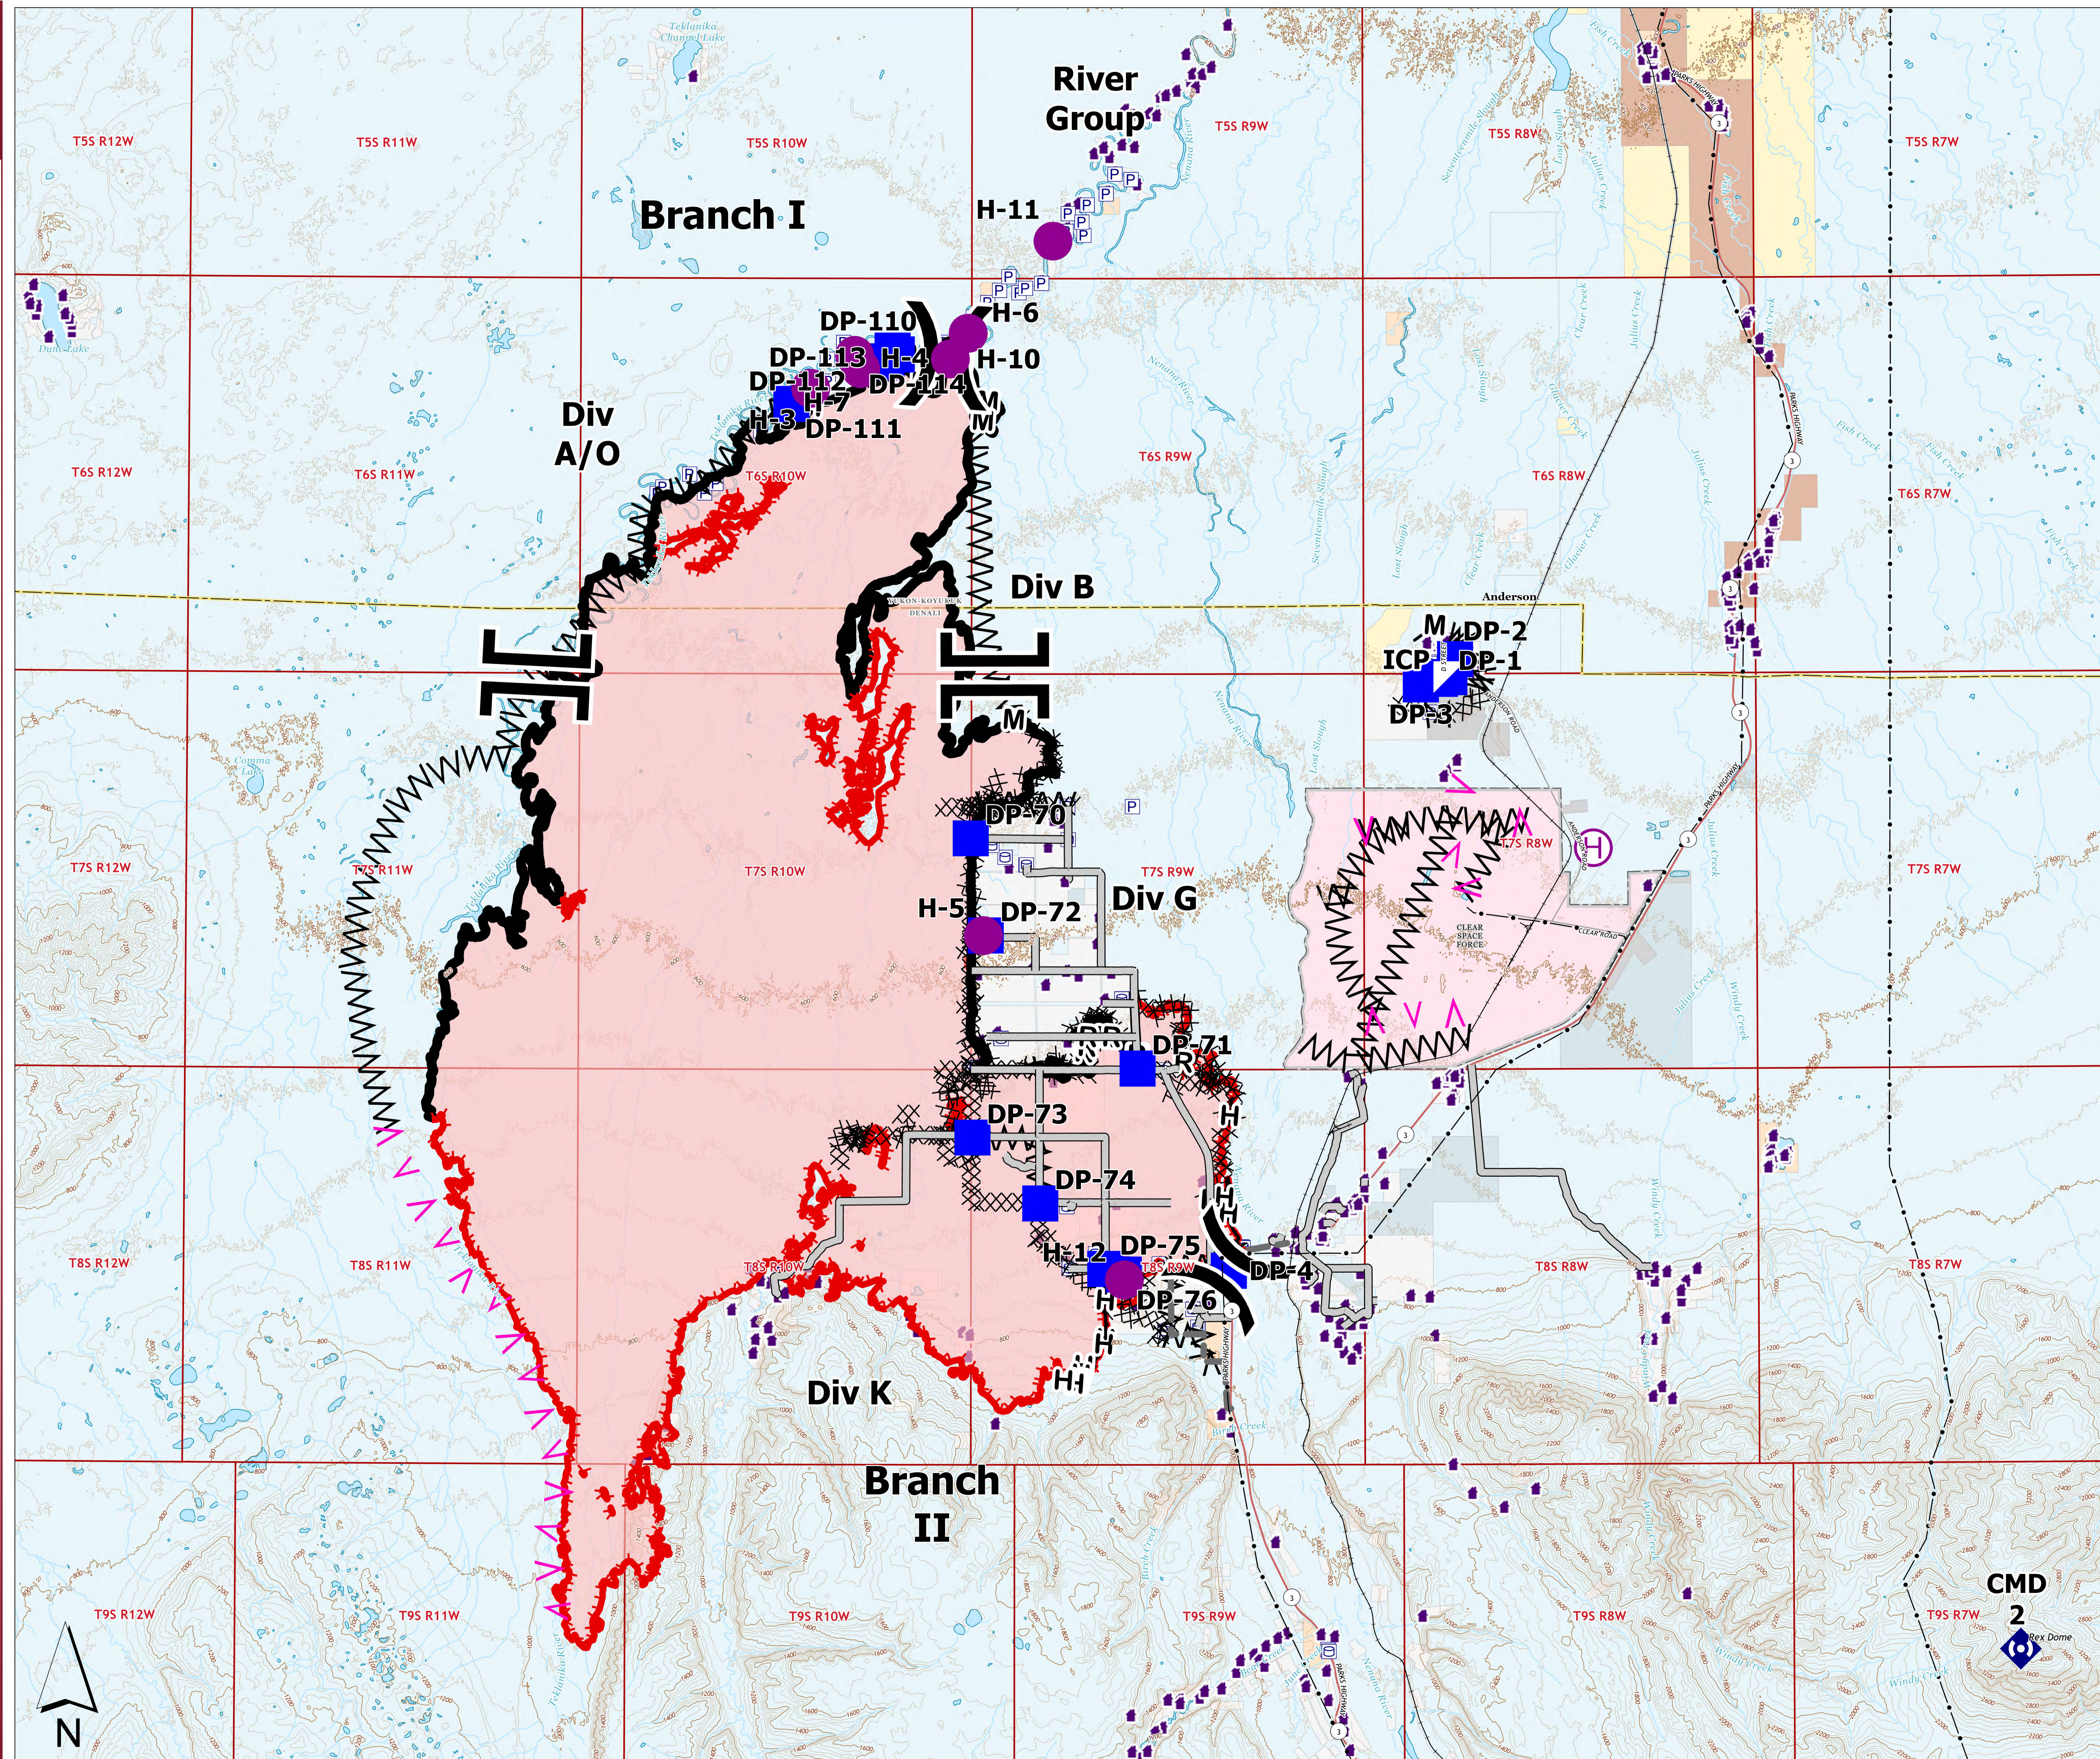

BRIEFING

72,157 acres
at 07/14/2022 @ 1347

- Structure
- Pump
- Water Tank
- Helispot
- Helibase
- Division Break
- Branch Break
- Incident Command Post
- Drop Point
- Repeater
- Completed Dozer Line
- Completed Fuel Break
- Completed Hand Line
- Completed Mixed Construction Line
- Completed Road as Line
- Planned Fuel Break
- Access or Improved Road
- Other
- Contained
- Uncontained
- Electric Power Lines
- Alaska Railroad Track

CMD 2
Rex Dome