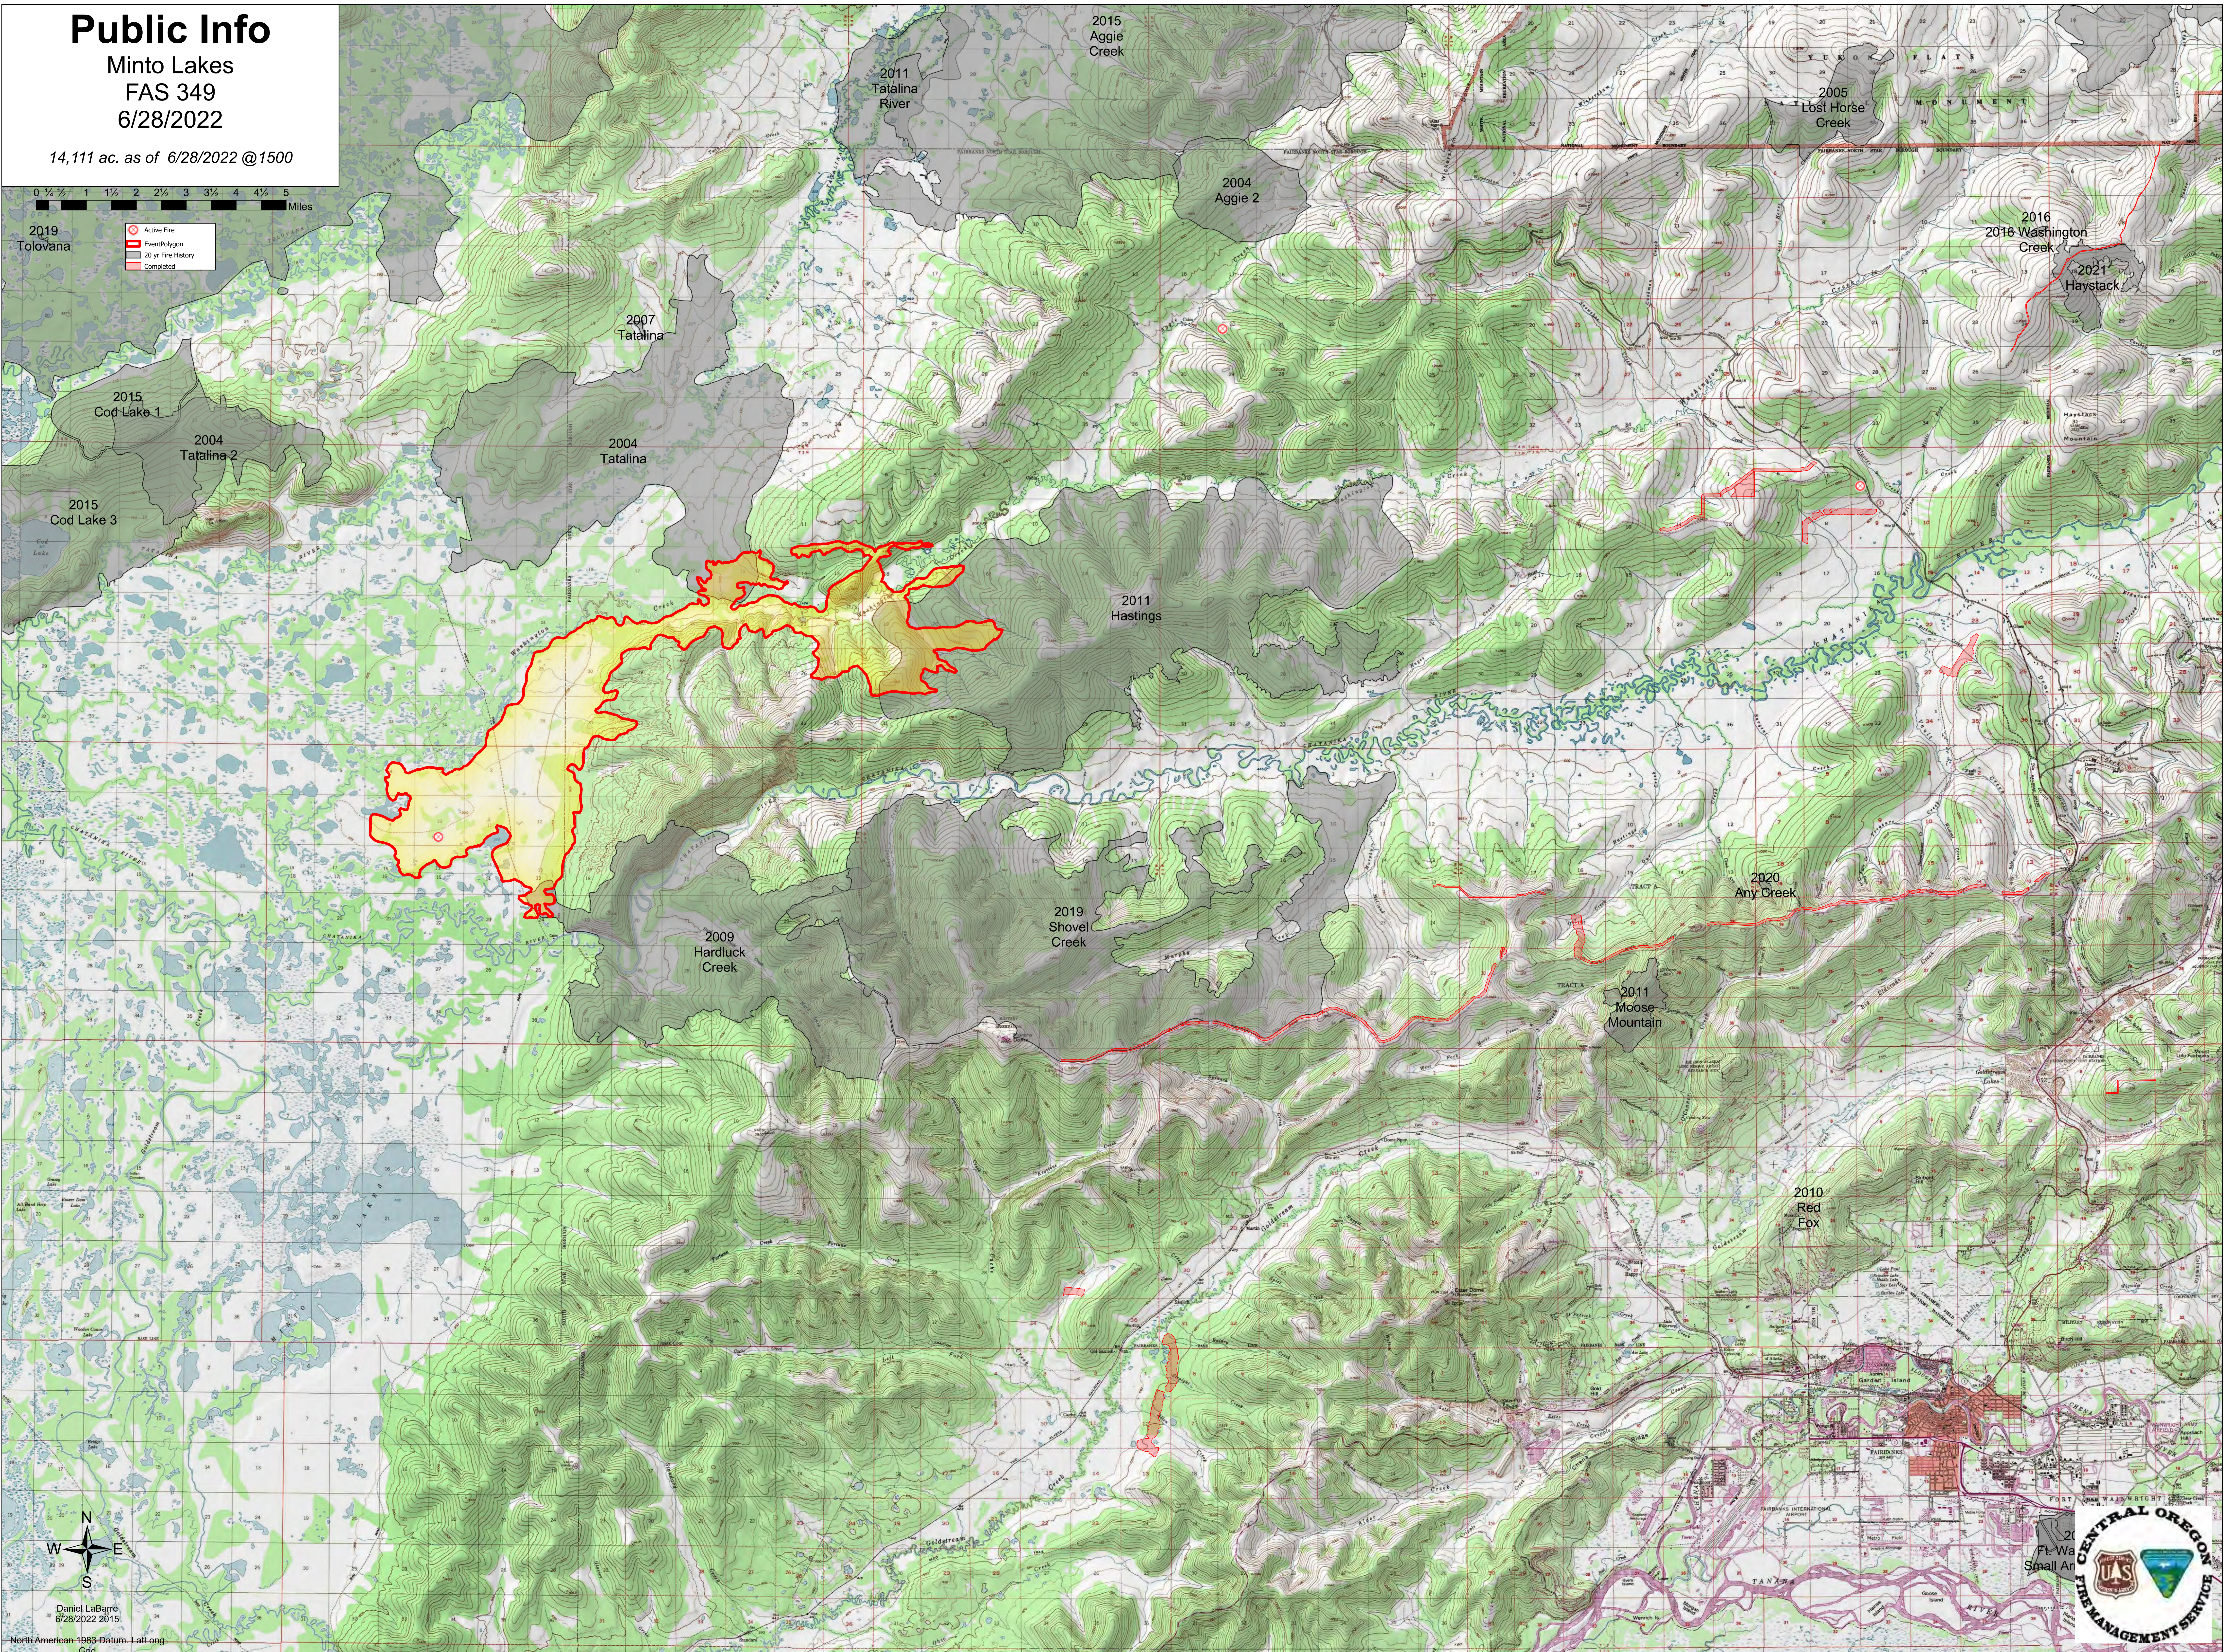

# Public Info

Minto Lakes  
FAS 349  
6/28/2022

14,111 ac. as of 6/28/2022 @1500

2019 Tolovana

- Active Fire
- Event Polygon
- 20 yr Fire History
- Completed

Daniel LaBarre  
6/28/2022 2015  
North American 1983 Datum, Lat/Long Grid