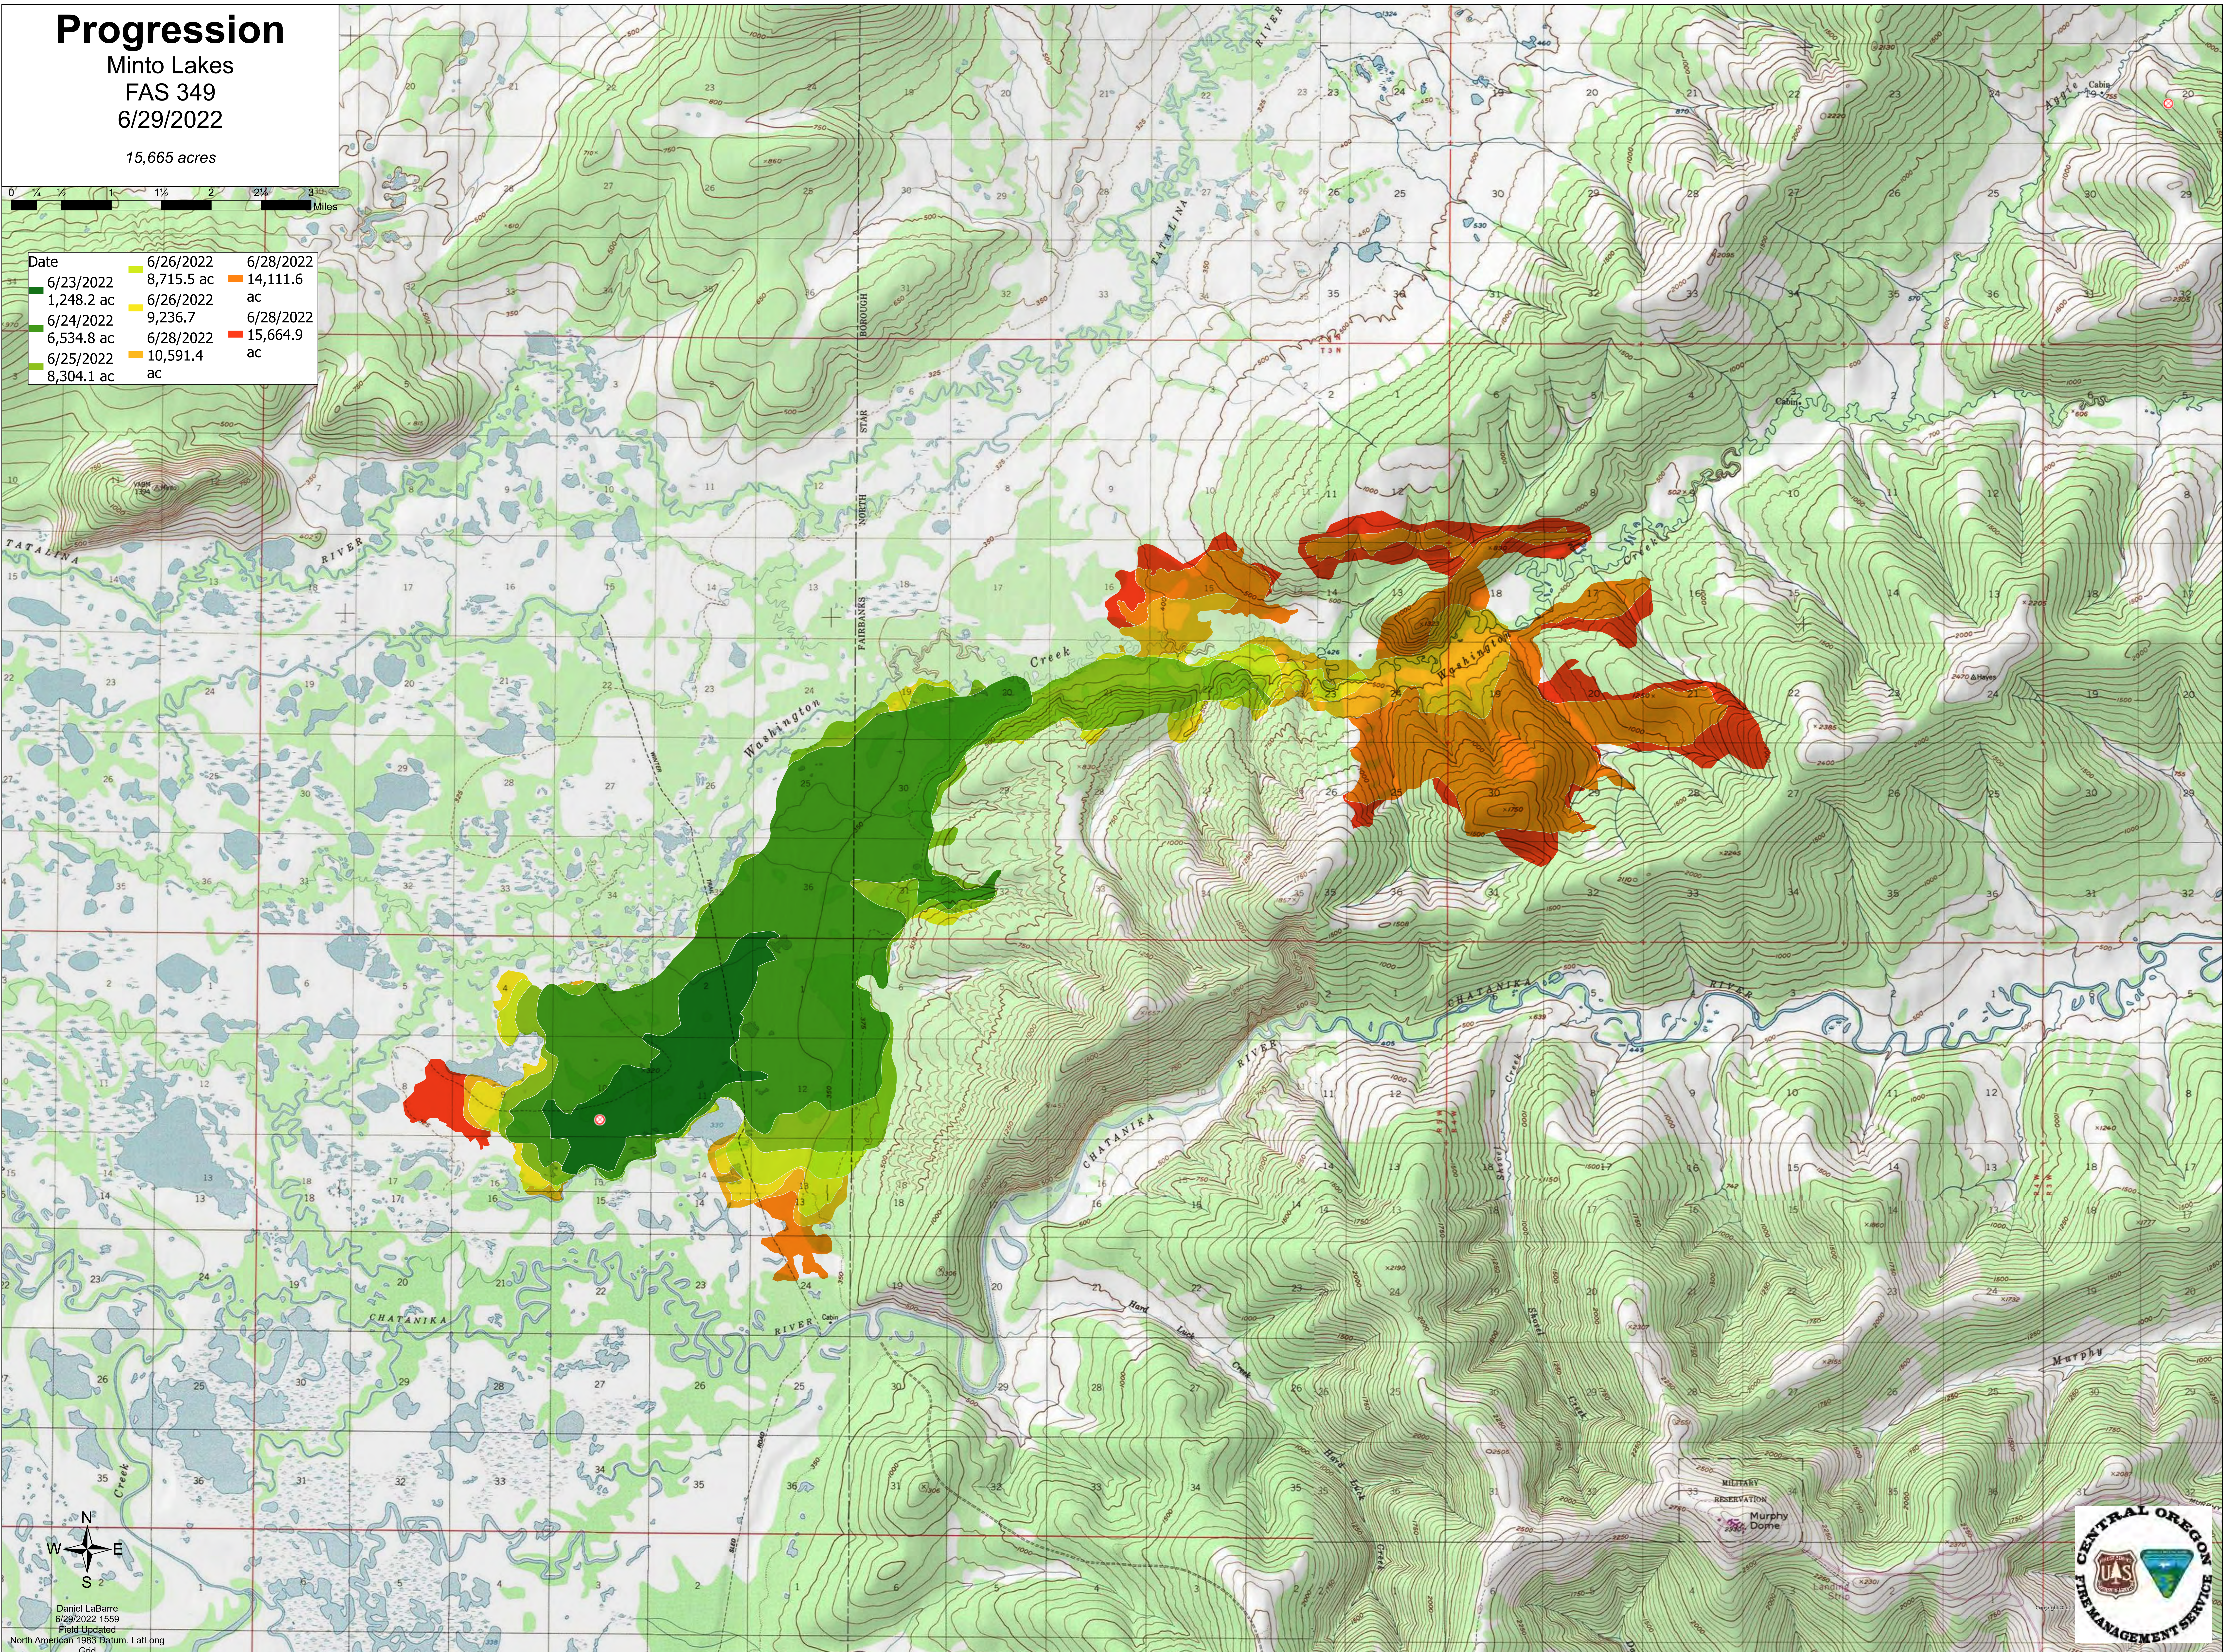

Progression

Minto Lakes

FAS 349

6/29/2022

15,665 acres

Date	6/26/2022	6/28/2022
6/23/2022	8,715.5 ac	14,111.6 ac
6/24/2022	9,236.7 ac	15,664.9 ac
6/25/2022	10,591.4 ac	

Daniel LaBarre
6/29/2022 1559
Field Updated
North American 1983 Datum, LatLong
Grid