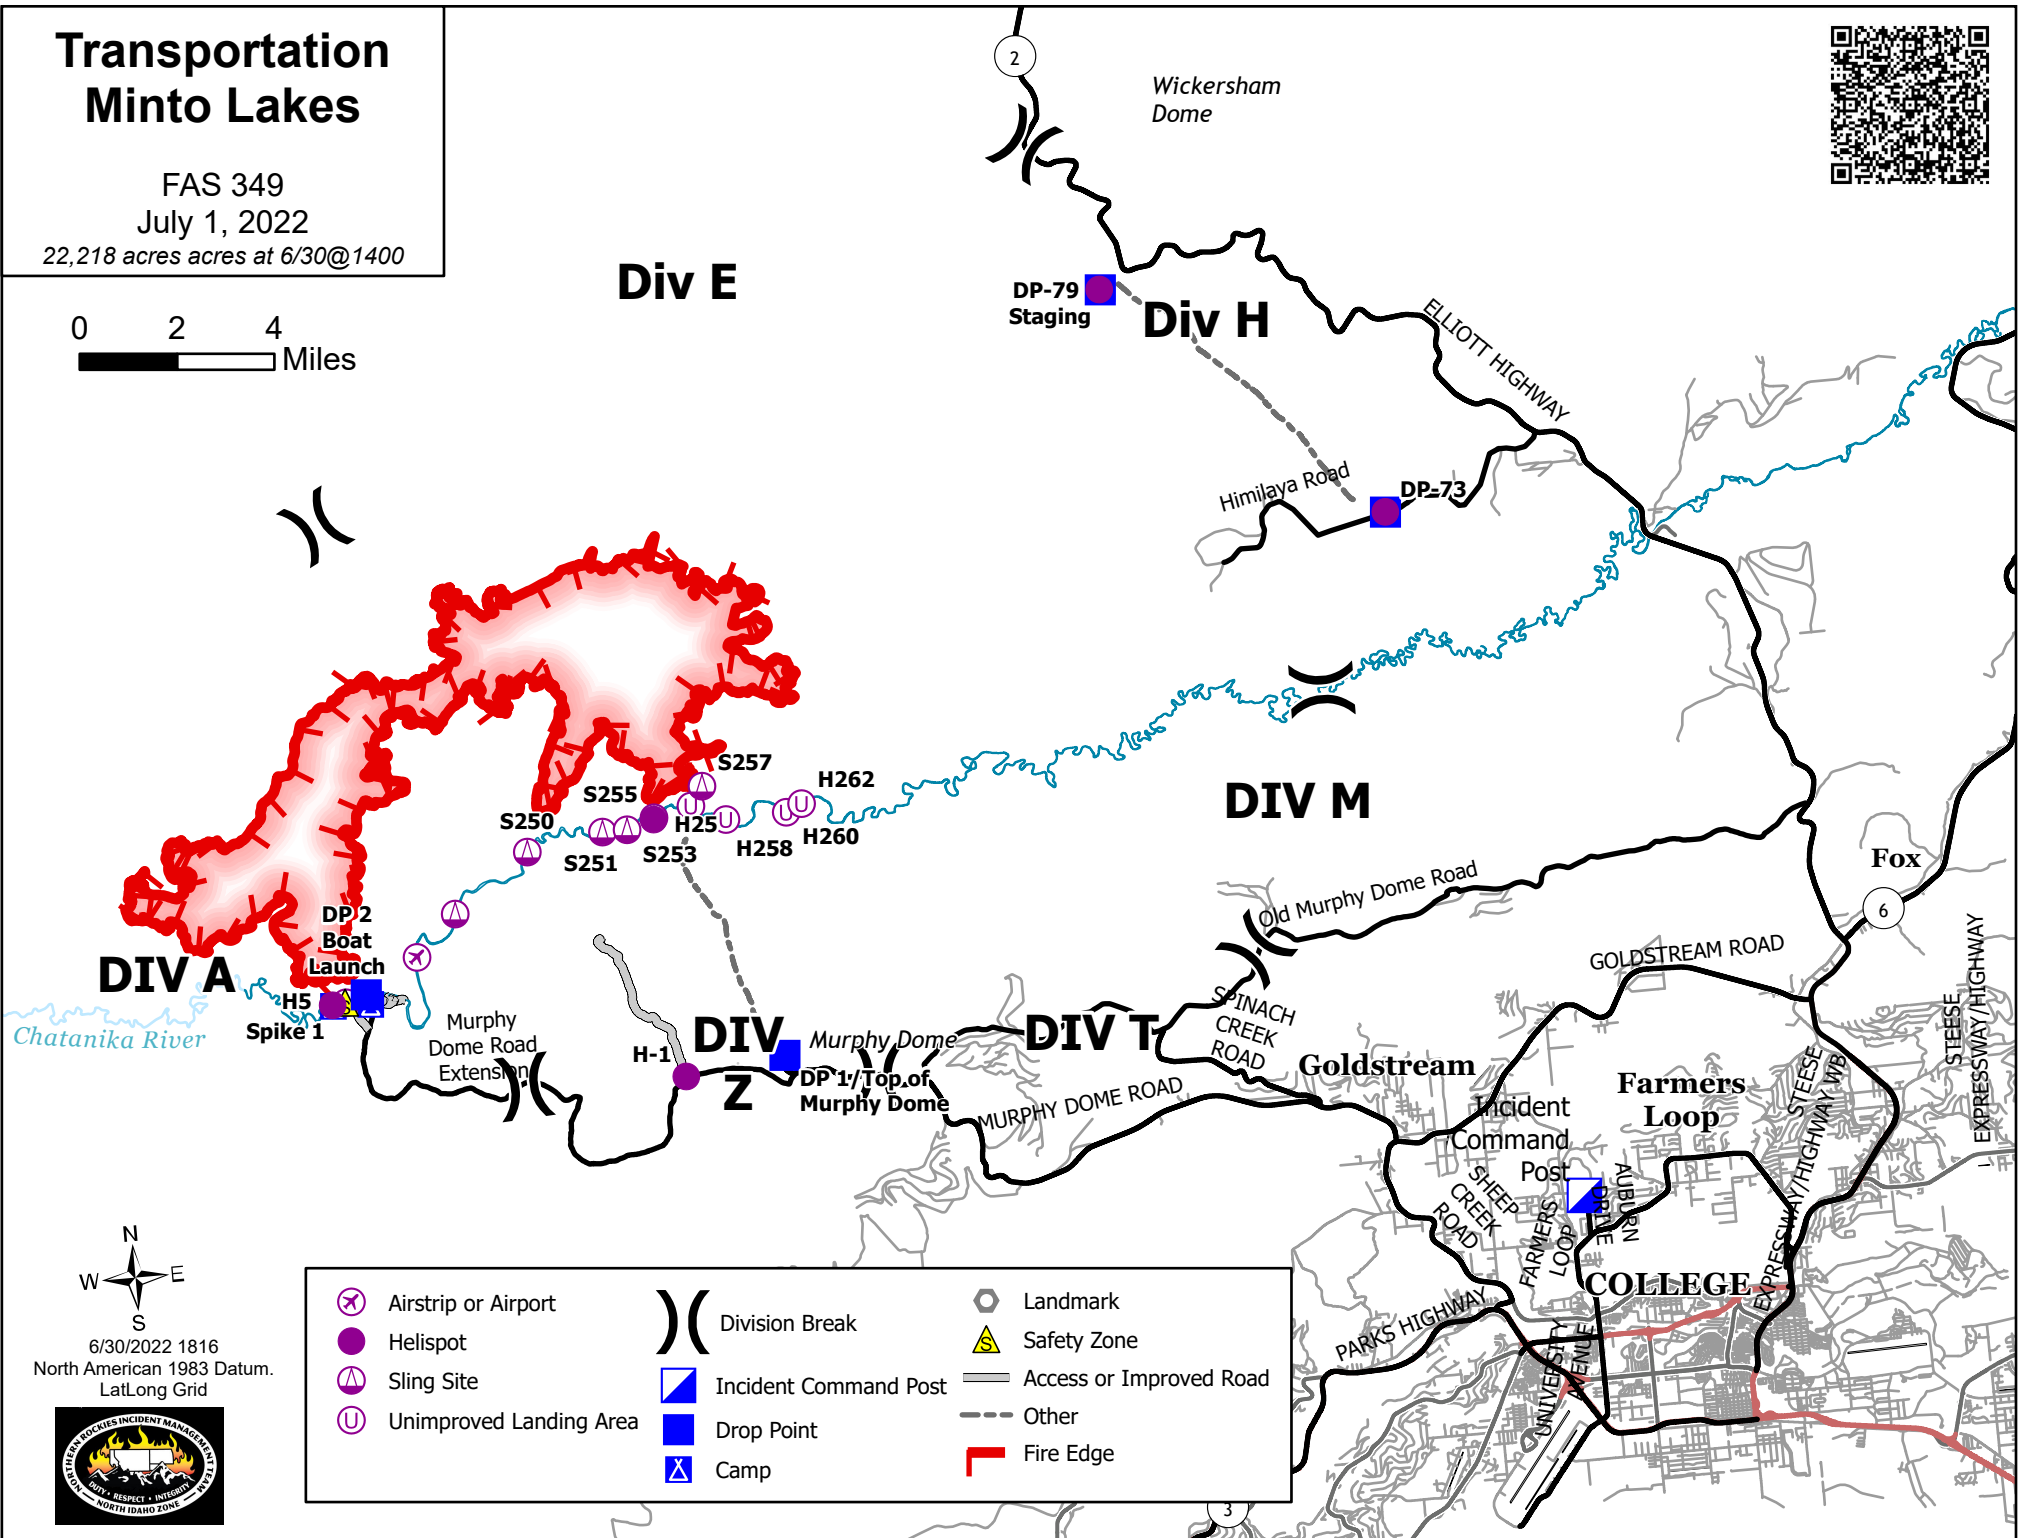

Transportation Minto Lakes

FAS 349
July 1, 2022
22,218 acres acres at 6/30@1400

6/30/2022 1816
North American 1983 Datum.
LatLong Grid

	Airstrip or Airport		Division Break		Landmark
	Helispot		Incident Command Post		Safety Zone
	Sling Site		Drop Point		Access or Improved Road
	Unimproved Landing Area		Camp		Other
			Fire Edge		