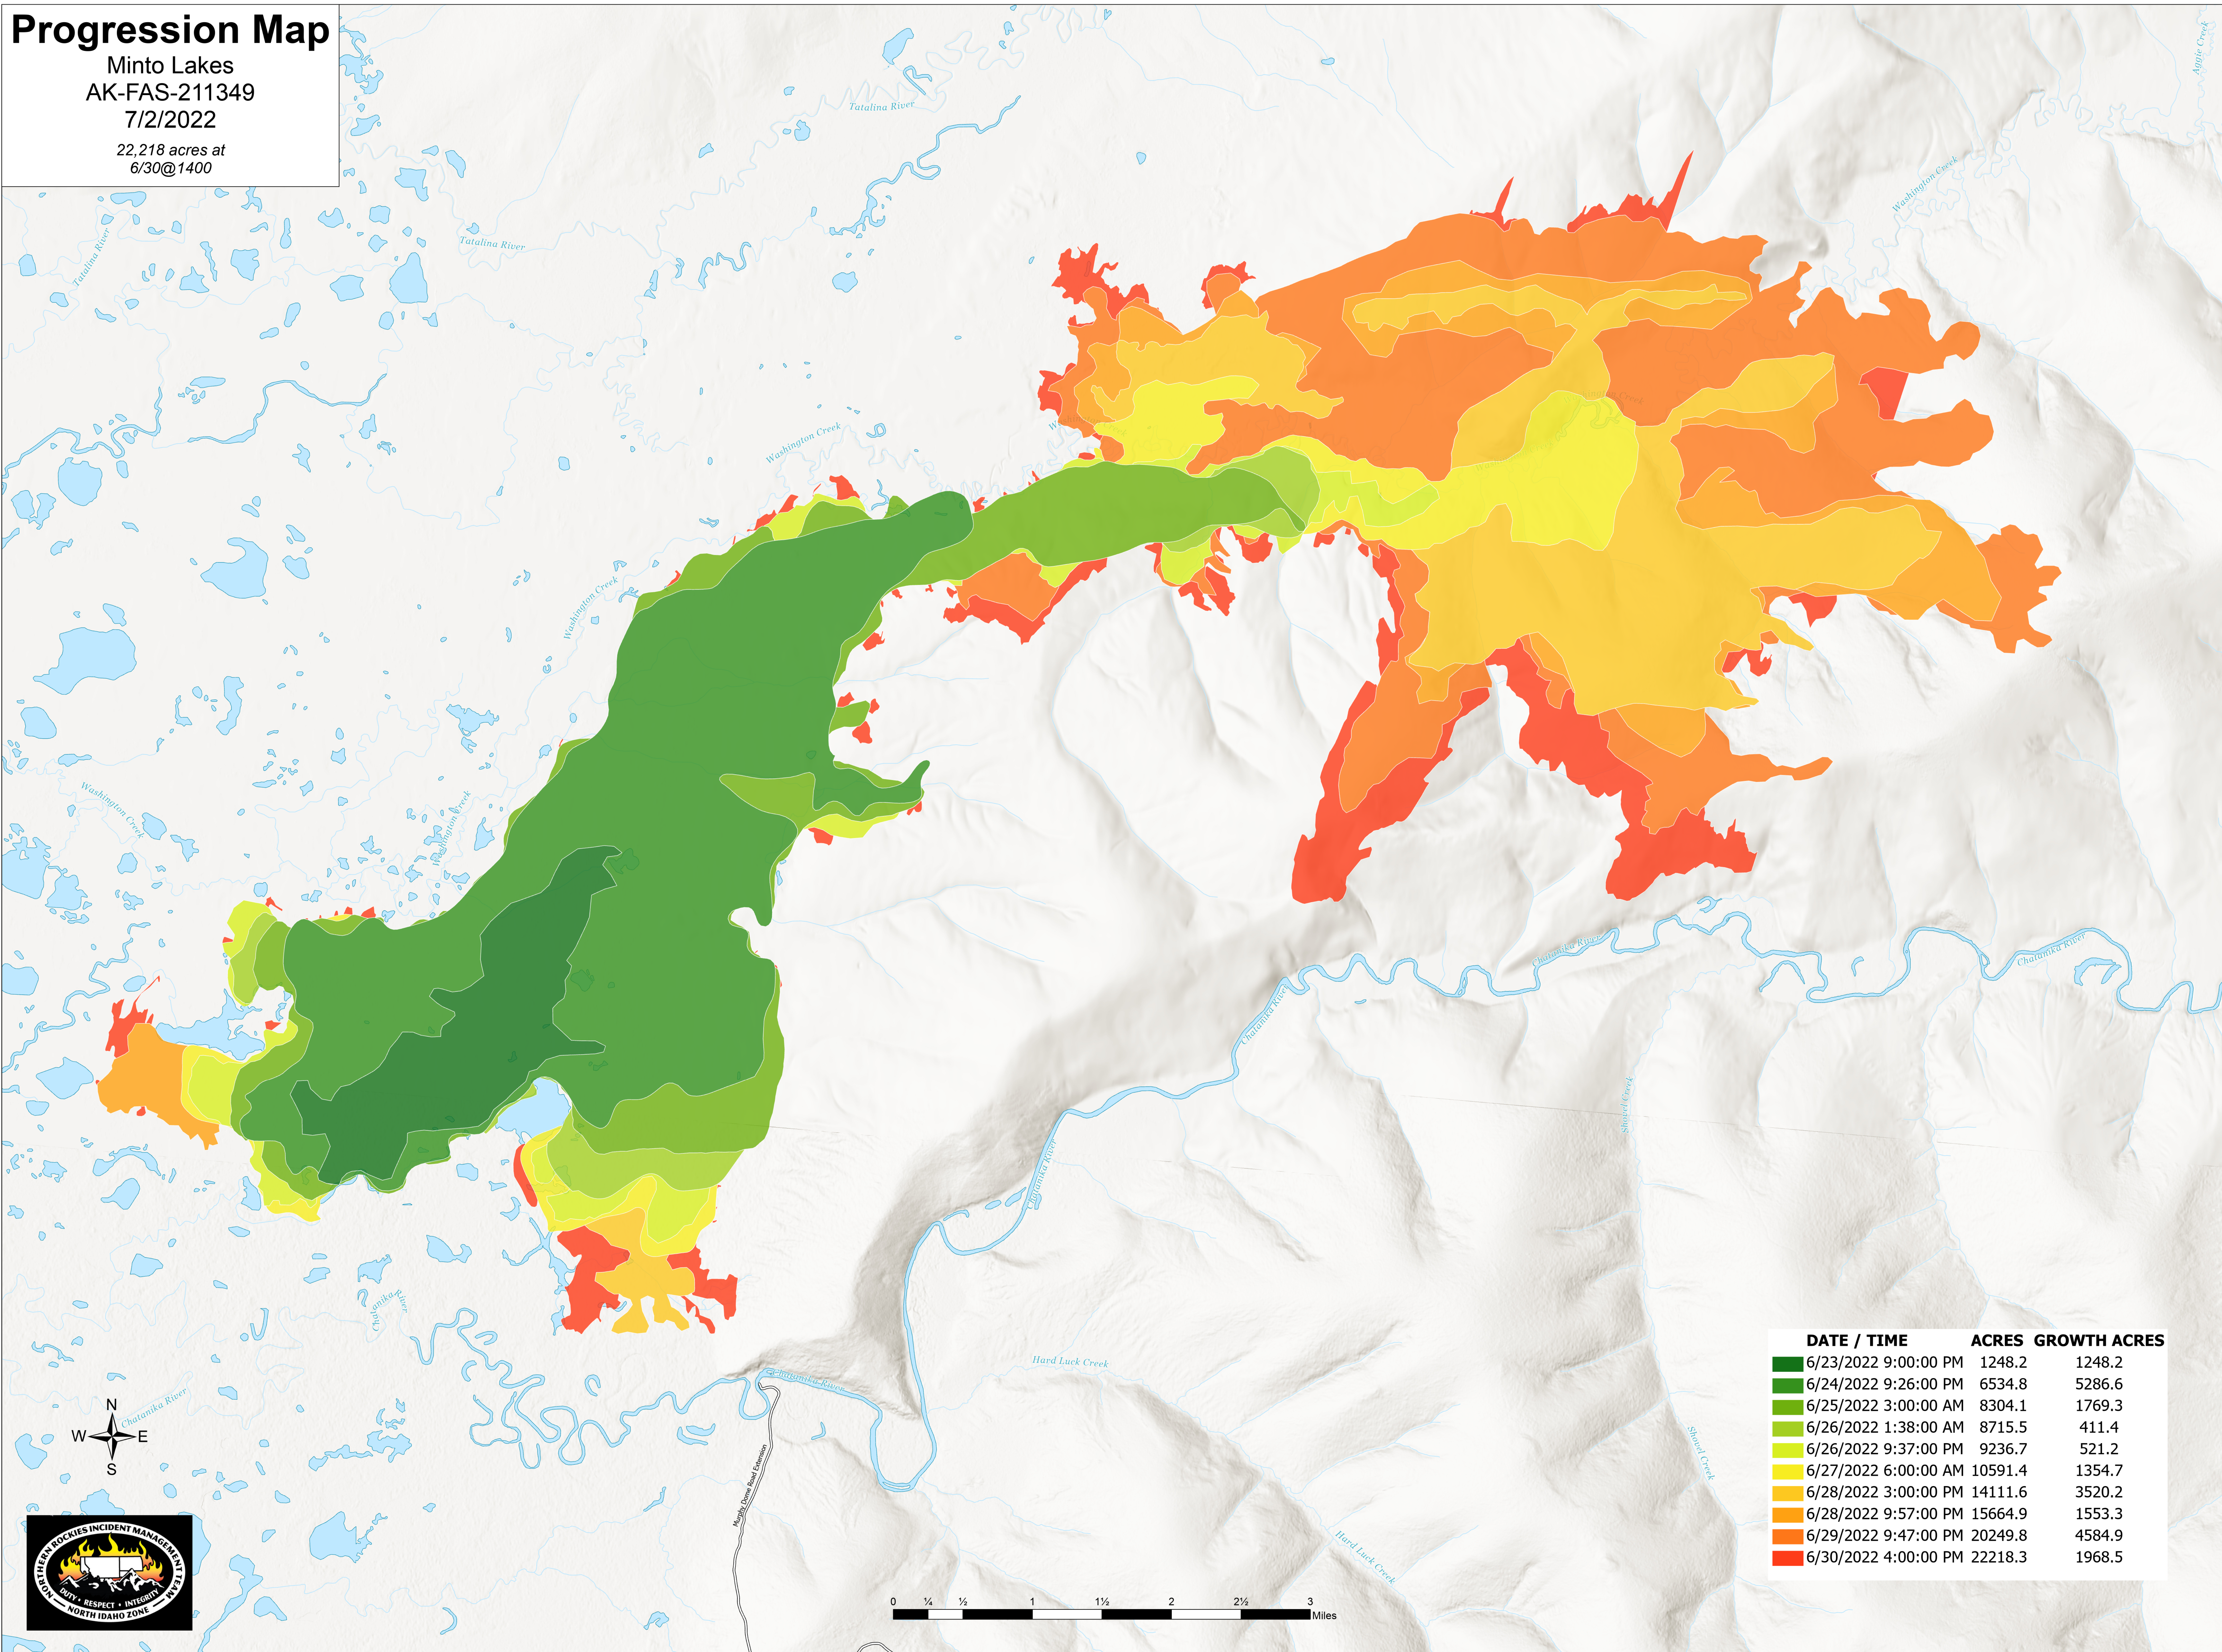

# Progression Map

Minto Lakes  
AK-FAS-211349  
7/2/2022  
22,218 acres at  
6/30@1400

DATE / TIME	ACRES	GROWTH ACRES
6/23/2022 9:00:00 PM	1248.2	1248.2
6/24/2022 9:26:00 PM	6534.8	5286.6
6/25/2022 3:00:00 AM	8304.1	1769.3
6/26/2022 1:38:00 AM	8715.5	411.4
6/26/2022 9:37:00 PM	9236.7	521.2
6/27/2022 6:00:00 AM	10591.4	1354.7
6/28/2022 3:00:00 PM	14111.6	3520.2
6/28/2022 9:57:00 PM	15664.9	1553.3
6/29/2022 9:47:00 PM	20249.8	4584.9
6/30/2022 4:00:00 PM	22218.3	1968.5