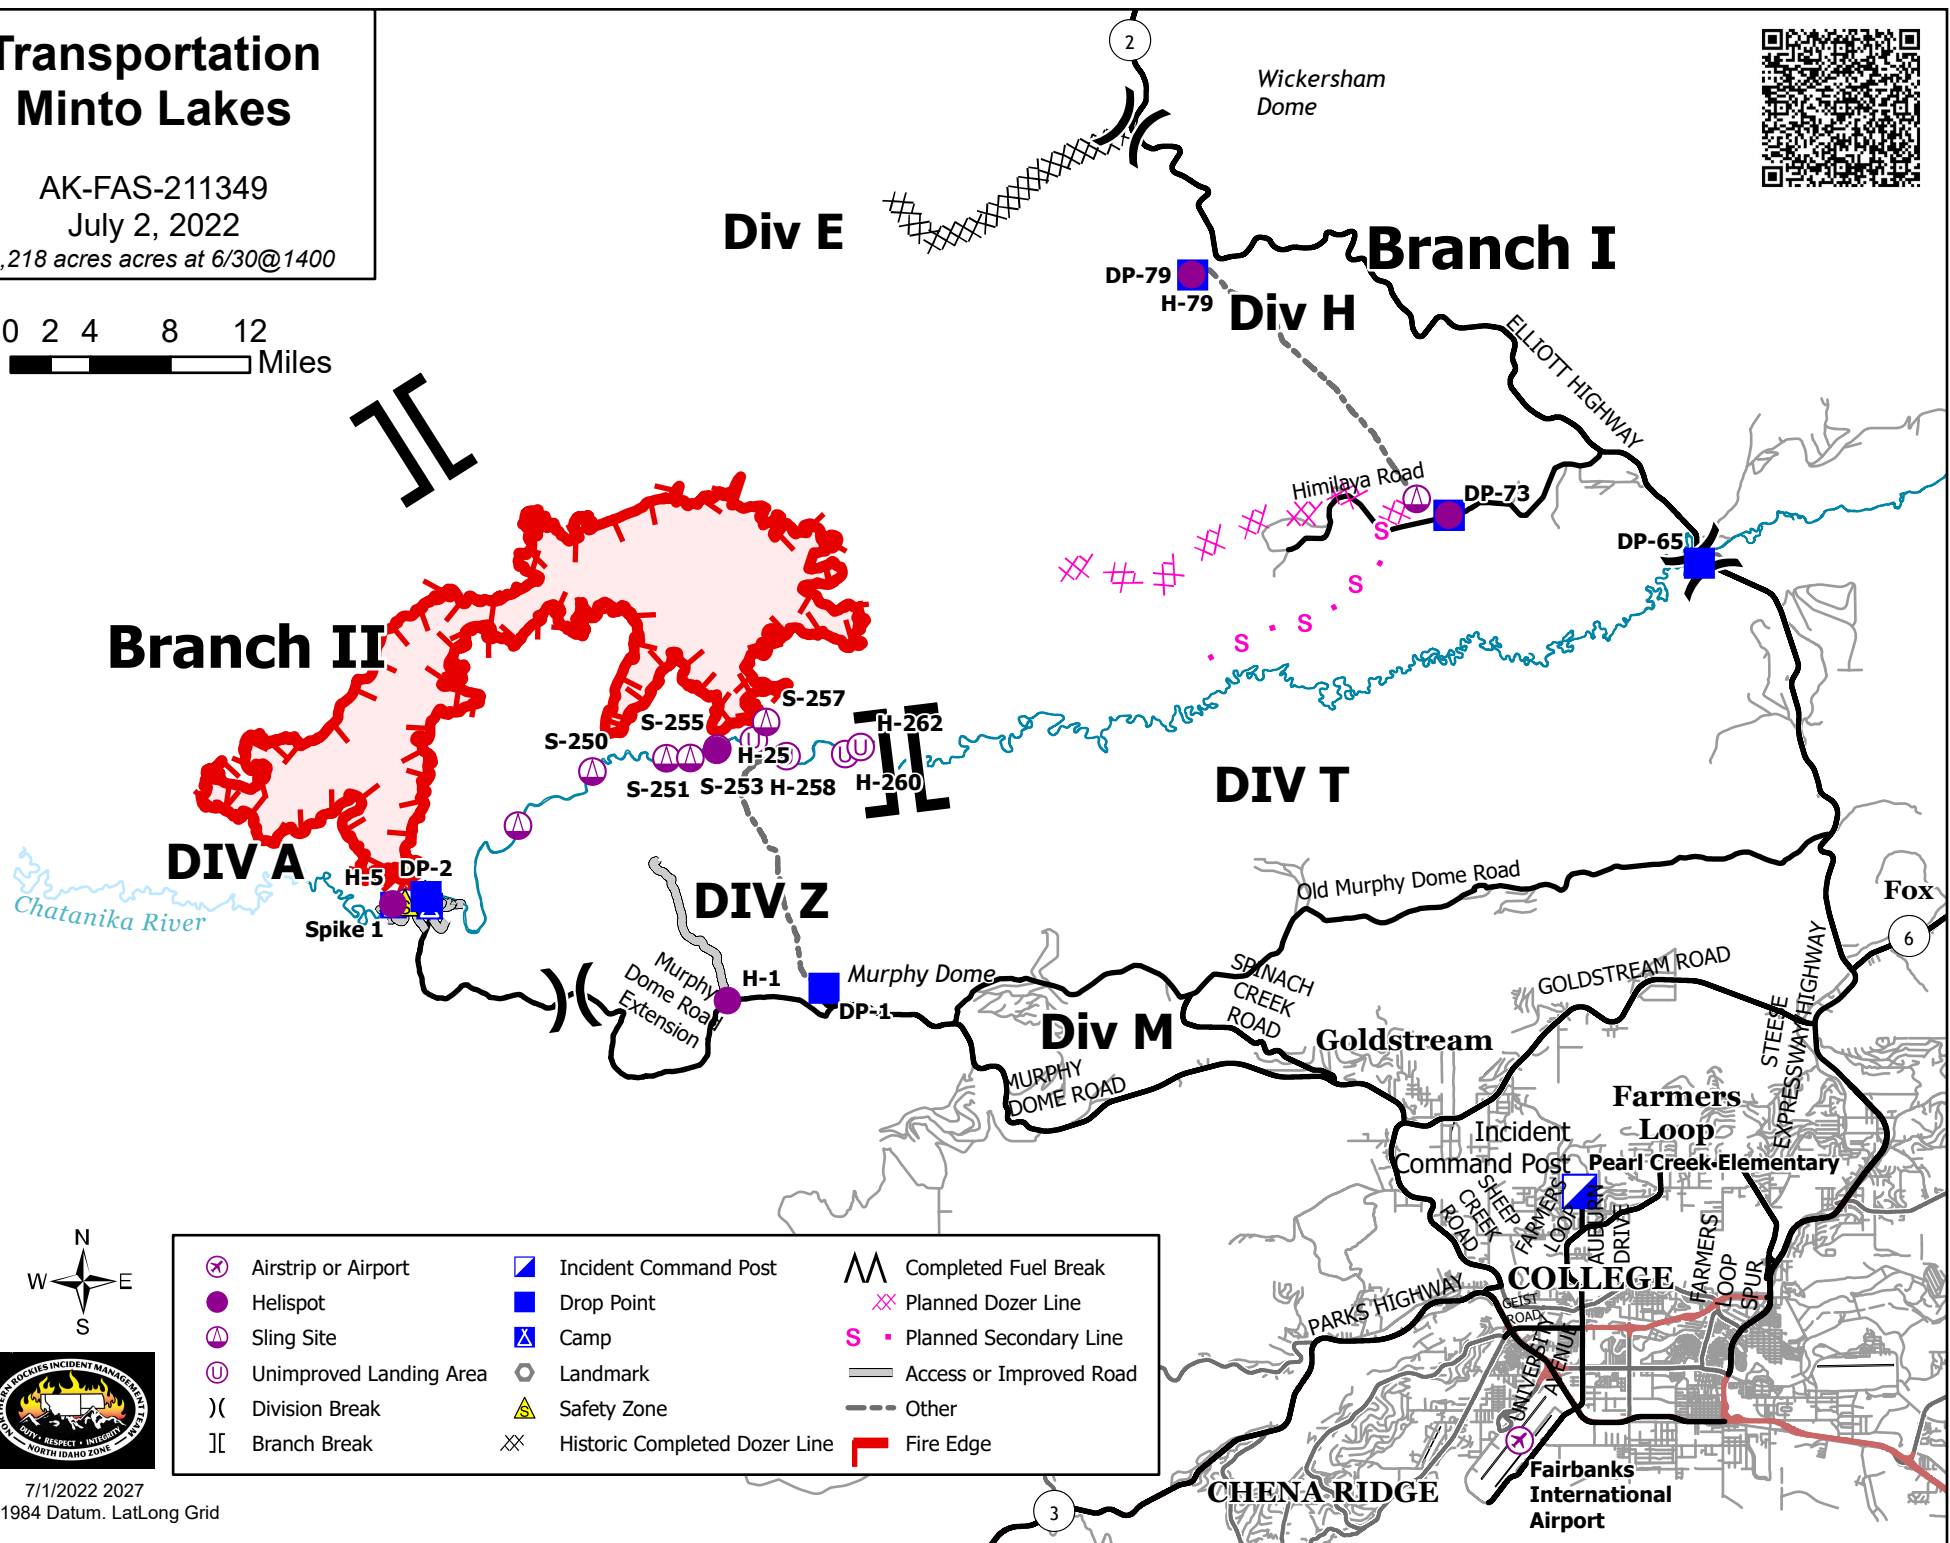

Transportation Minto Lakes

AK-FAS-211349

July 2, 2022

22,218 acres at 6/30@1400

7/1/2022 2027

WGS 1984 Datum. LatLong Grid
