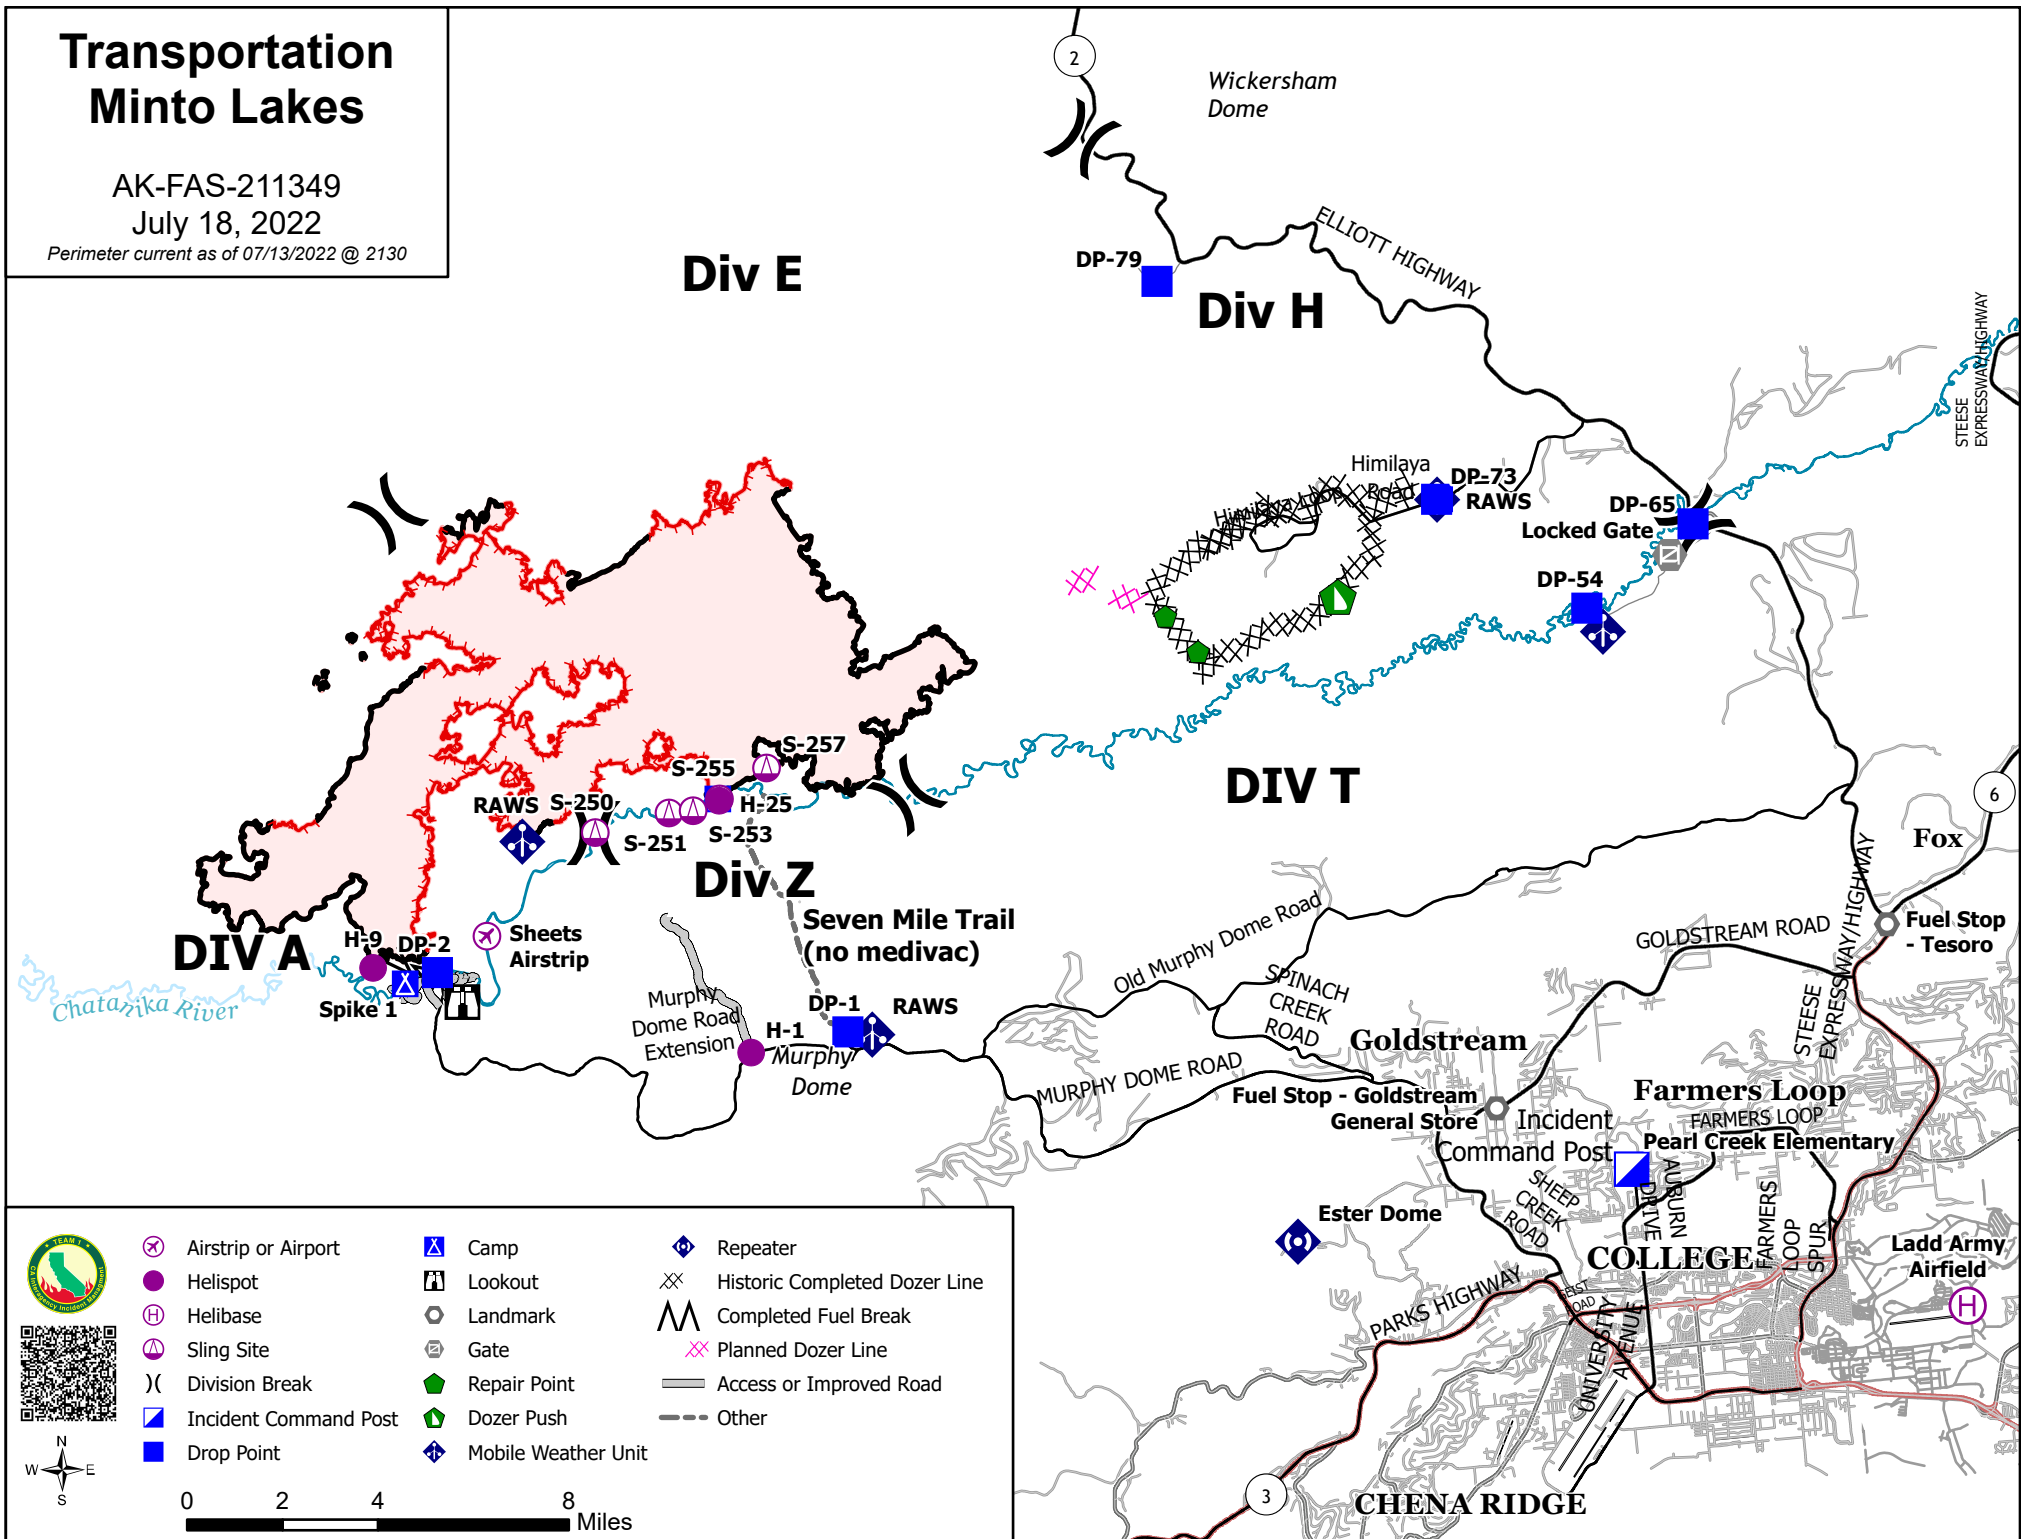

Transportation Minto Lakes

AK-FAS-211349

July 18, 2022

Perimeter current as of 07/13/2022 @ 2130

Div E

Div H

DIV T

Div Z

DIV A

Seven Mile Trail
(no medivac)

Goldstream

Farmers Loop

COLLEGE

CHENA RIDGE

- | | | | | | |
|--|-----------------------|--|---------------------|--|-------------------------------|
| | Airstrip or Airport | | Camp | | Repeater |
| | Helispot | | Lookout | | Historic Completed Dozer Line |
| | Helibase | | Landmark | | Completed Fuel Break |
| | Sling Site | | Gate | | Planned Dozer Line |
| | Division Break | | Repair Point | | Access or Improved Road |
| | Incident Command Post | | Dozer Push | | Other |
| | Drop Point | | Mobile Weather Unit | | |