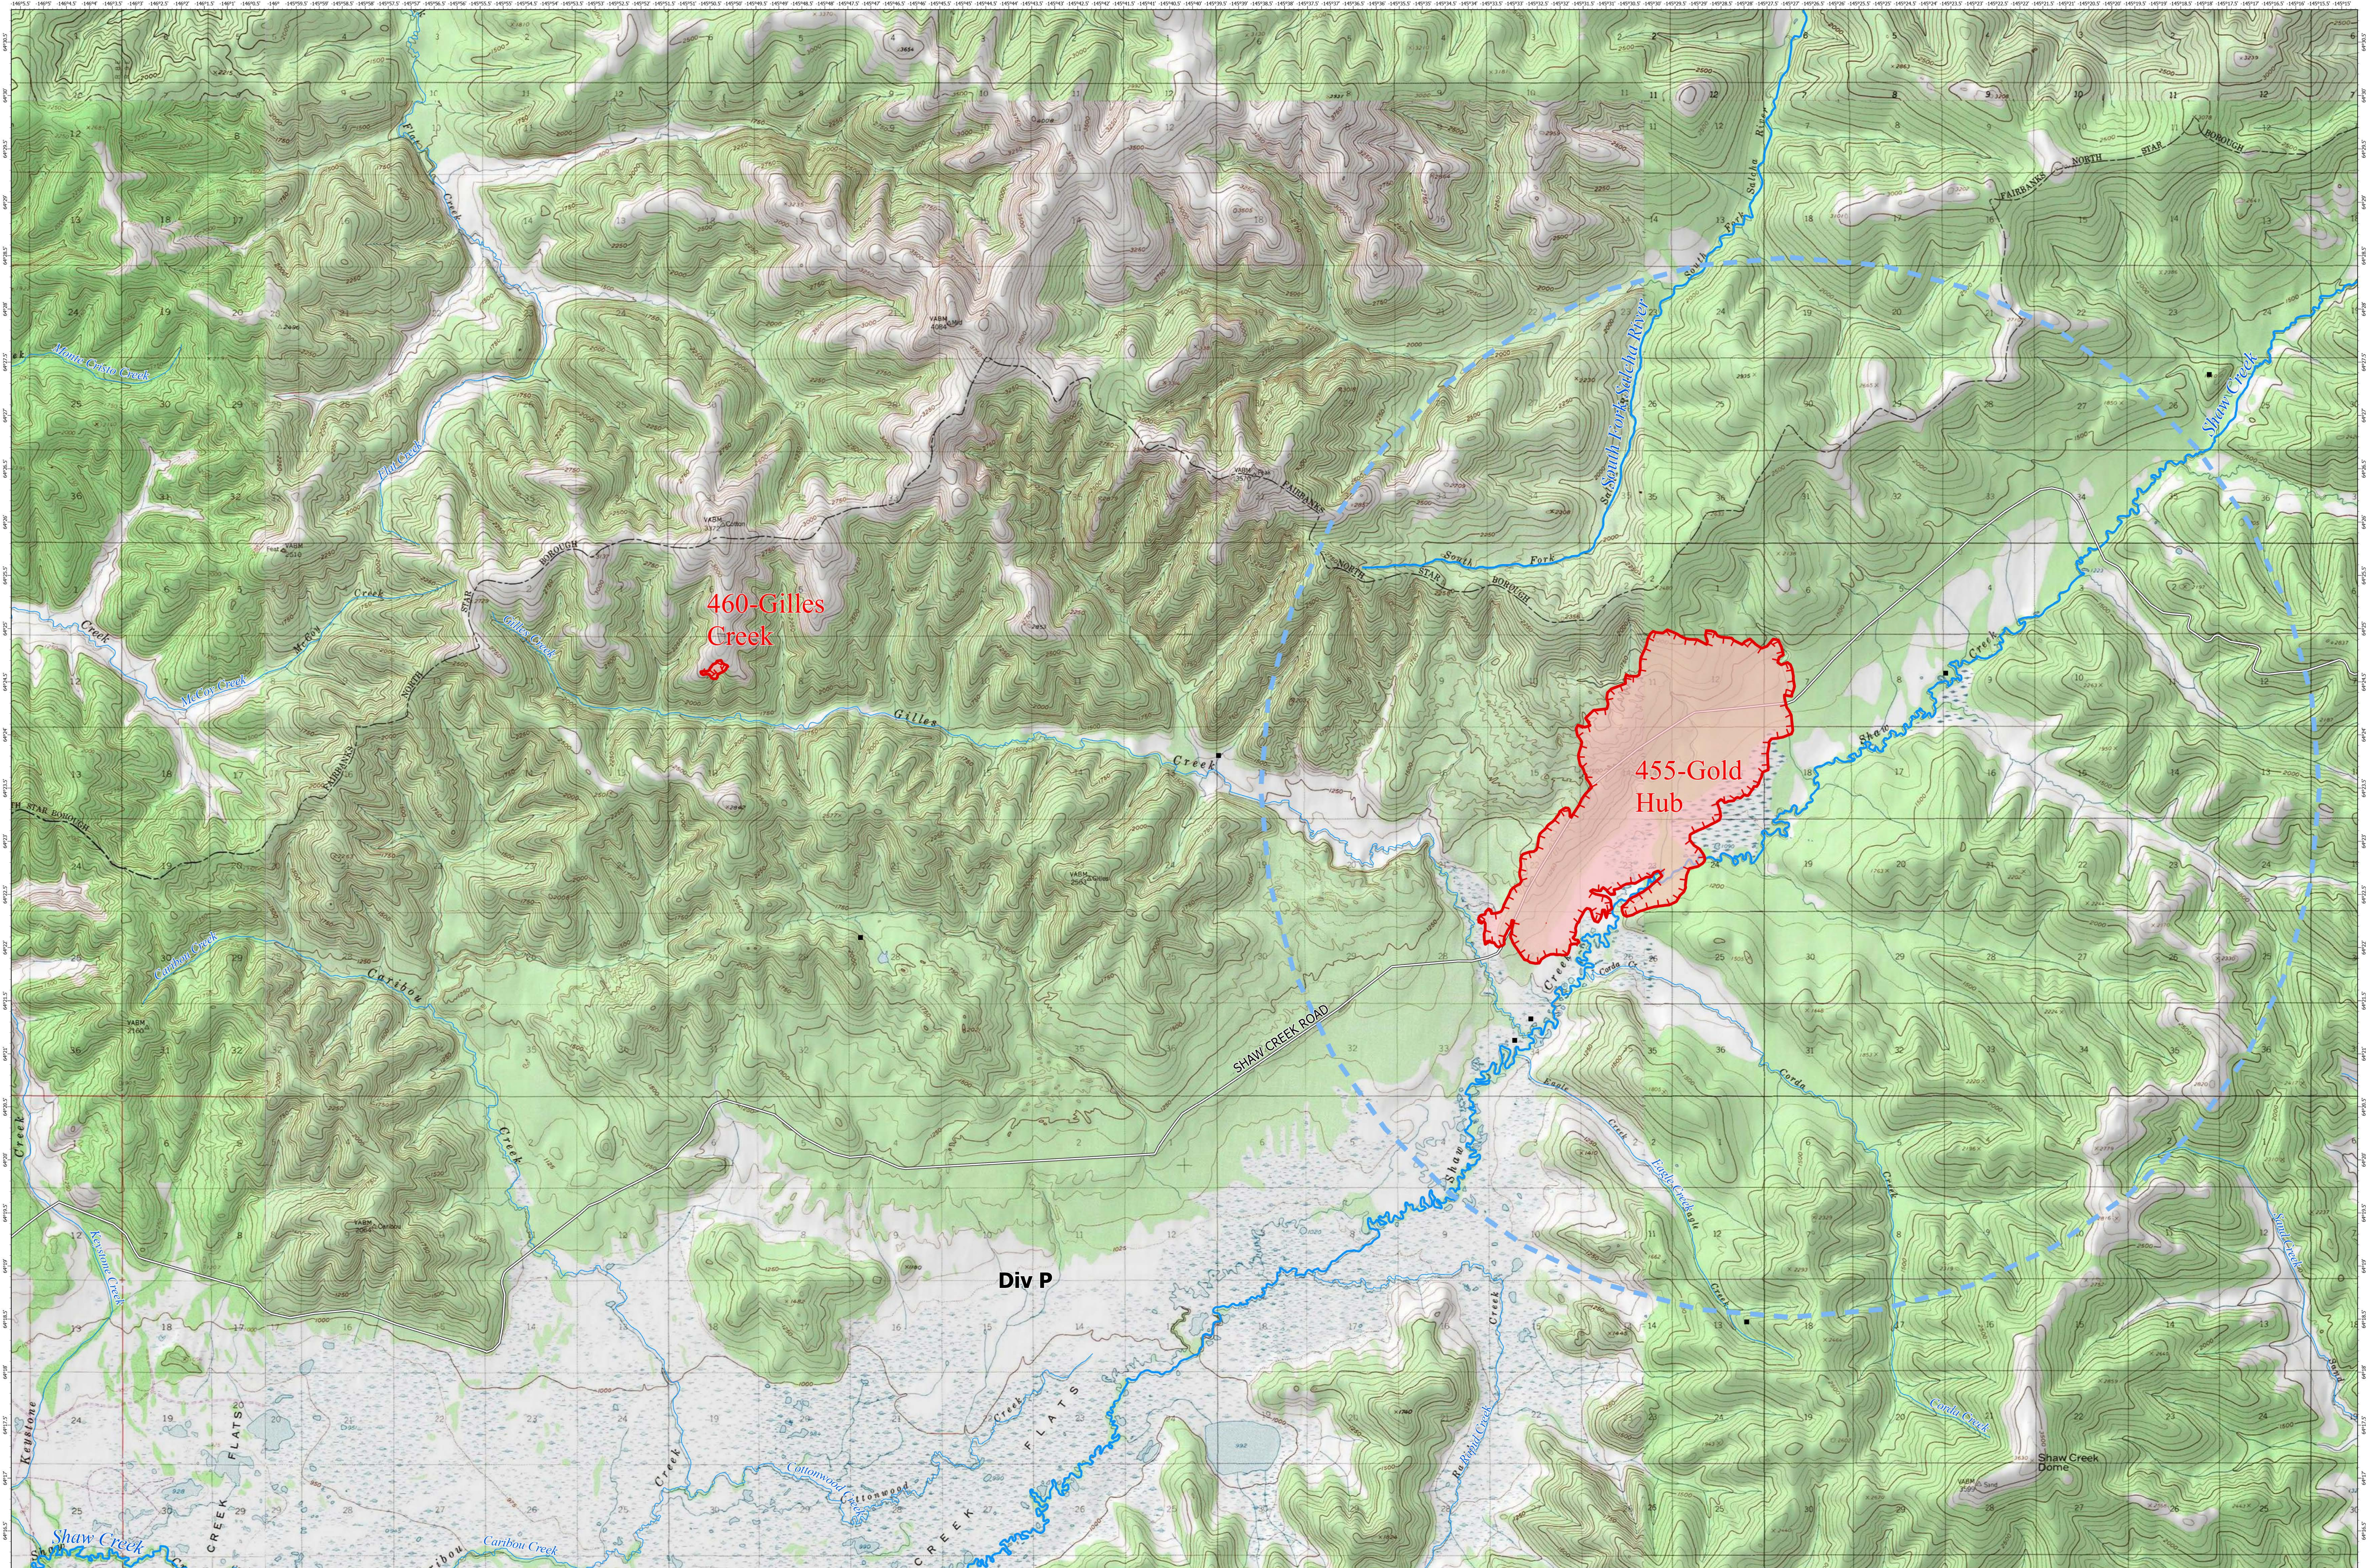

Operations - Gilles Creek and Gold Hub Fires

7/9/2022

Middle Tanana Complex AK-DAS-212894

Acres by Fire	
California Creek	- 292
Central Creek	- 1,816
Central Creek Airstrip	- 6,576
Gilles Creek	- 16
Gold Hub	- 3,726
Marshall Mountain	- 0.3
Porcupine Creek	- 12,115
South Fork	- 2,779
Yukon Creek	- 3,208

Total Acres in Complex: 30,528
as of 07/08/2022 0030 hrs