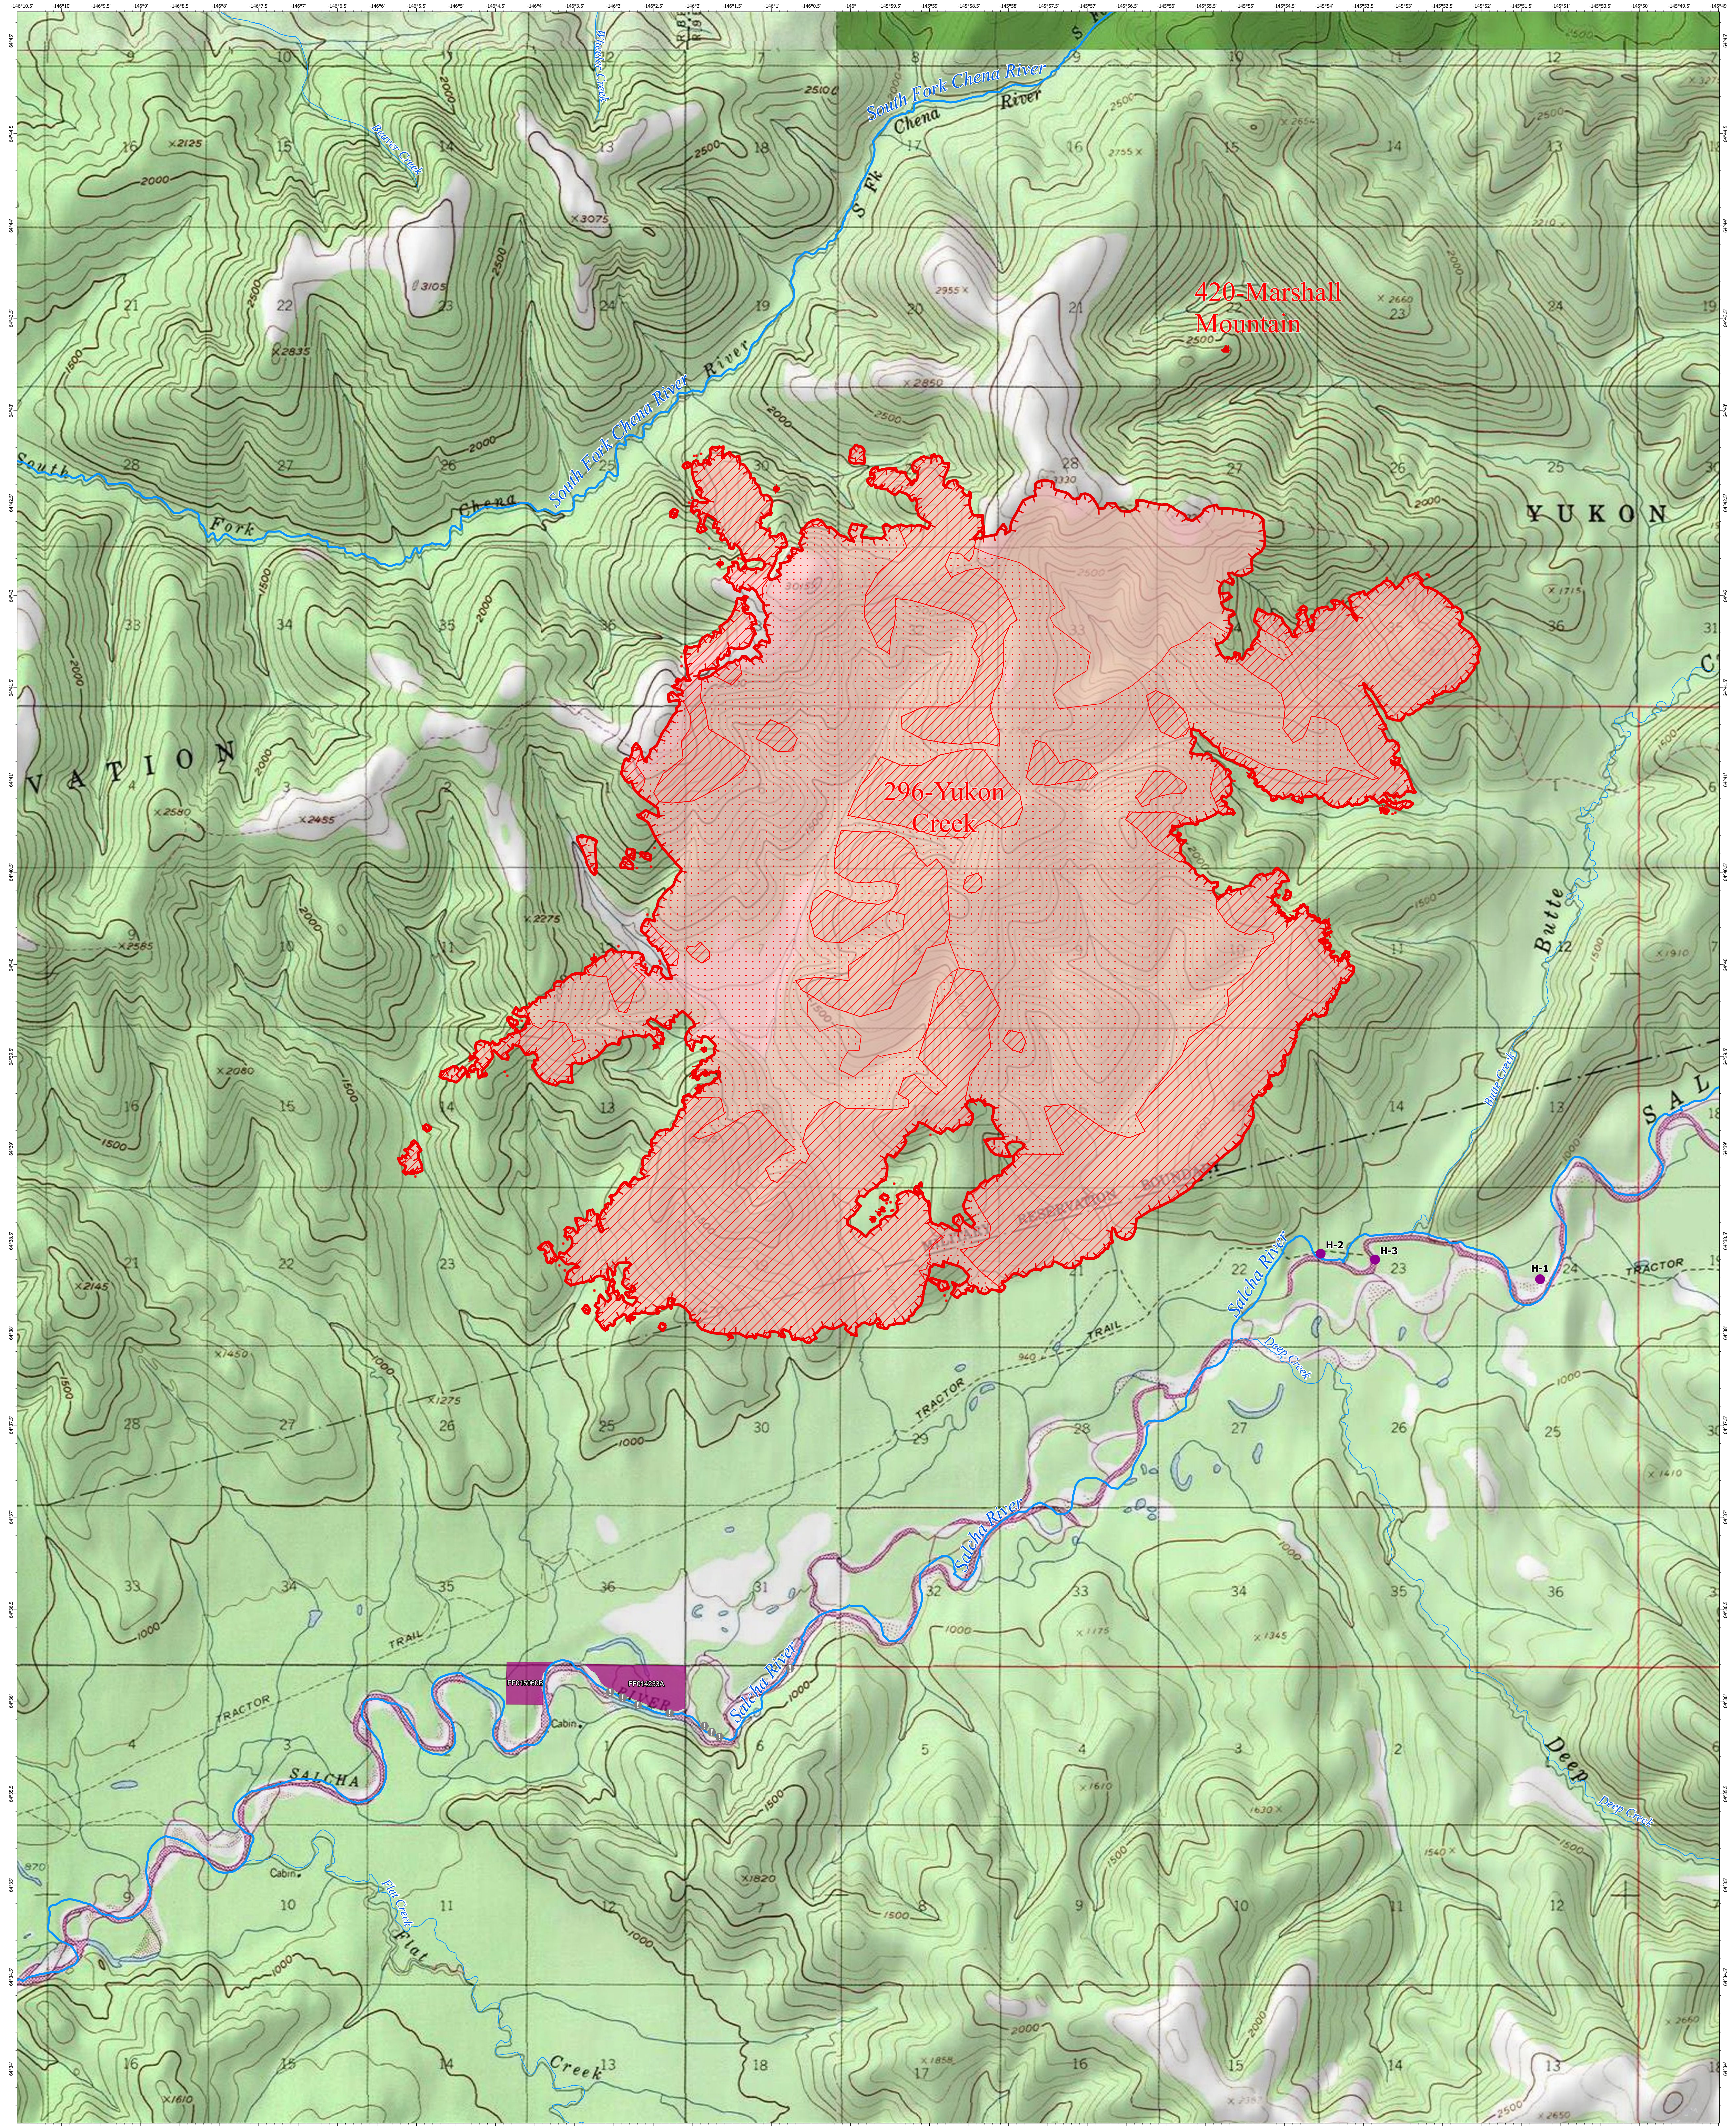

Operations - Yukon Creek and Marshall Mountain Fires

7/9/2022

Middle Tanana Complex AK-DAS-212894

Total Acres in Complex: 50,276
as of 07/09/2022 0145 hrs

- California Creek - 700
- Central Creek - 4,050
- Central Creek Airstrip - 6,978
- Gilles Creek - 471
- Gold Hub - 10,694
- Marshall Mountain - 0.3
- Porcupine Creek - 12,115
- South Fork - 2,779
- Yukon Creek - 12,489

- Hellsport
- Value at Risk
- Uncontained
- Wildfire Daily Fire Perimeter
- Structure
- SAHLS
- Native Allotments