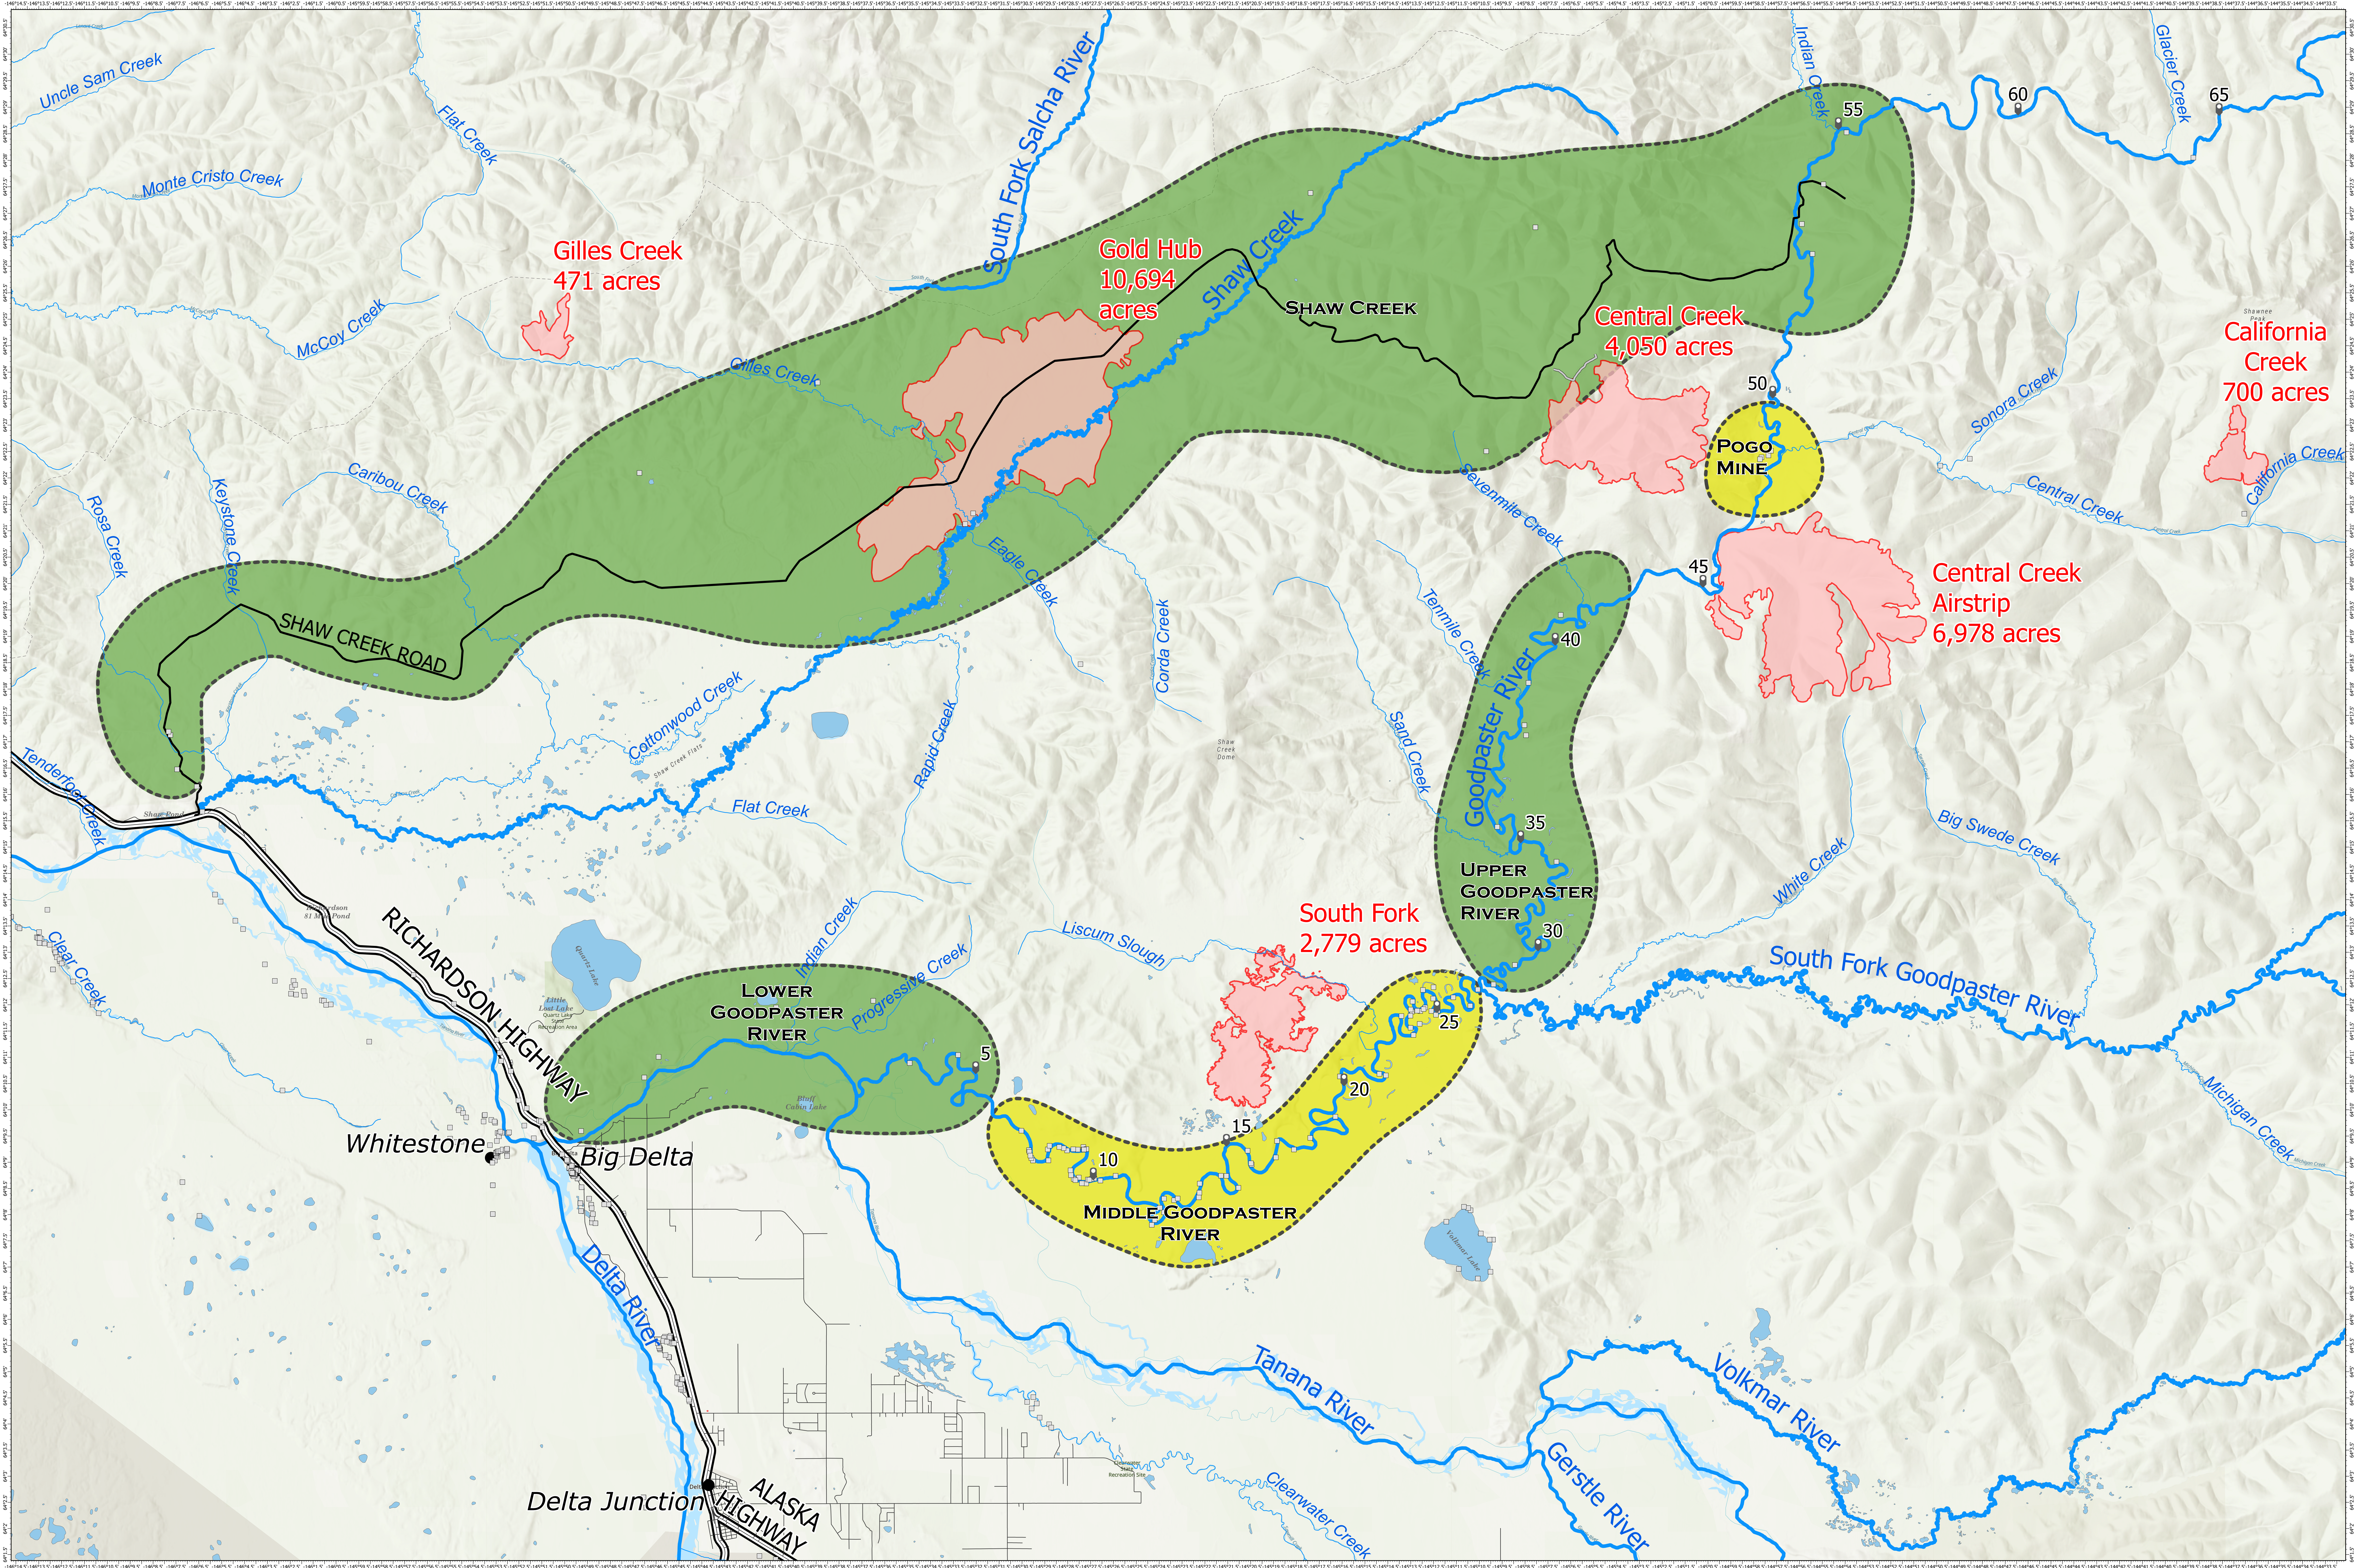

Middle Tanana Complex

7/10/2022

Middle Tanana Complex AK-DAS-212894

Total Acres in Complex: 50,276 Acres
as of 07/09/2022 0145 hrs

- | | | |
|-------------------------------|---------------------------|-------------------------|
| FNSB Evac Status | Lakes | Road Centerlines |
| READY - Prepare and Plan | Fires <20 Acres | Access or Improved Road |
| SET - Prepare to Leave | Communities | Large Streams |
| GO - Leave Without Delay | Structure | Small streams |
| Wildfire Daily Fire Perimeter | Goodpaster River Miles | |
| | Main Transportation Route | |