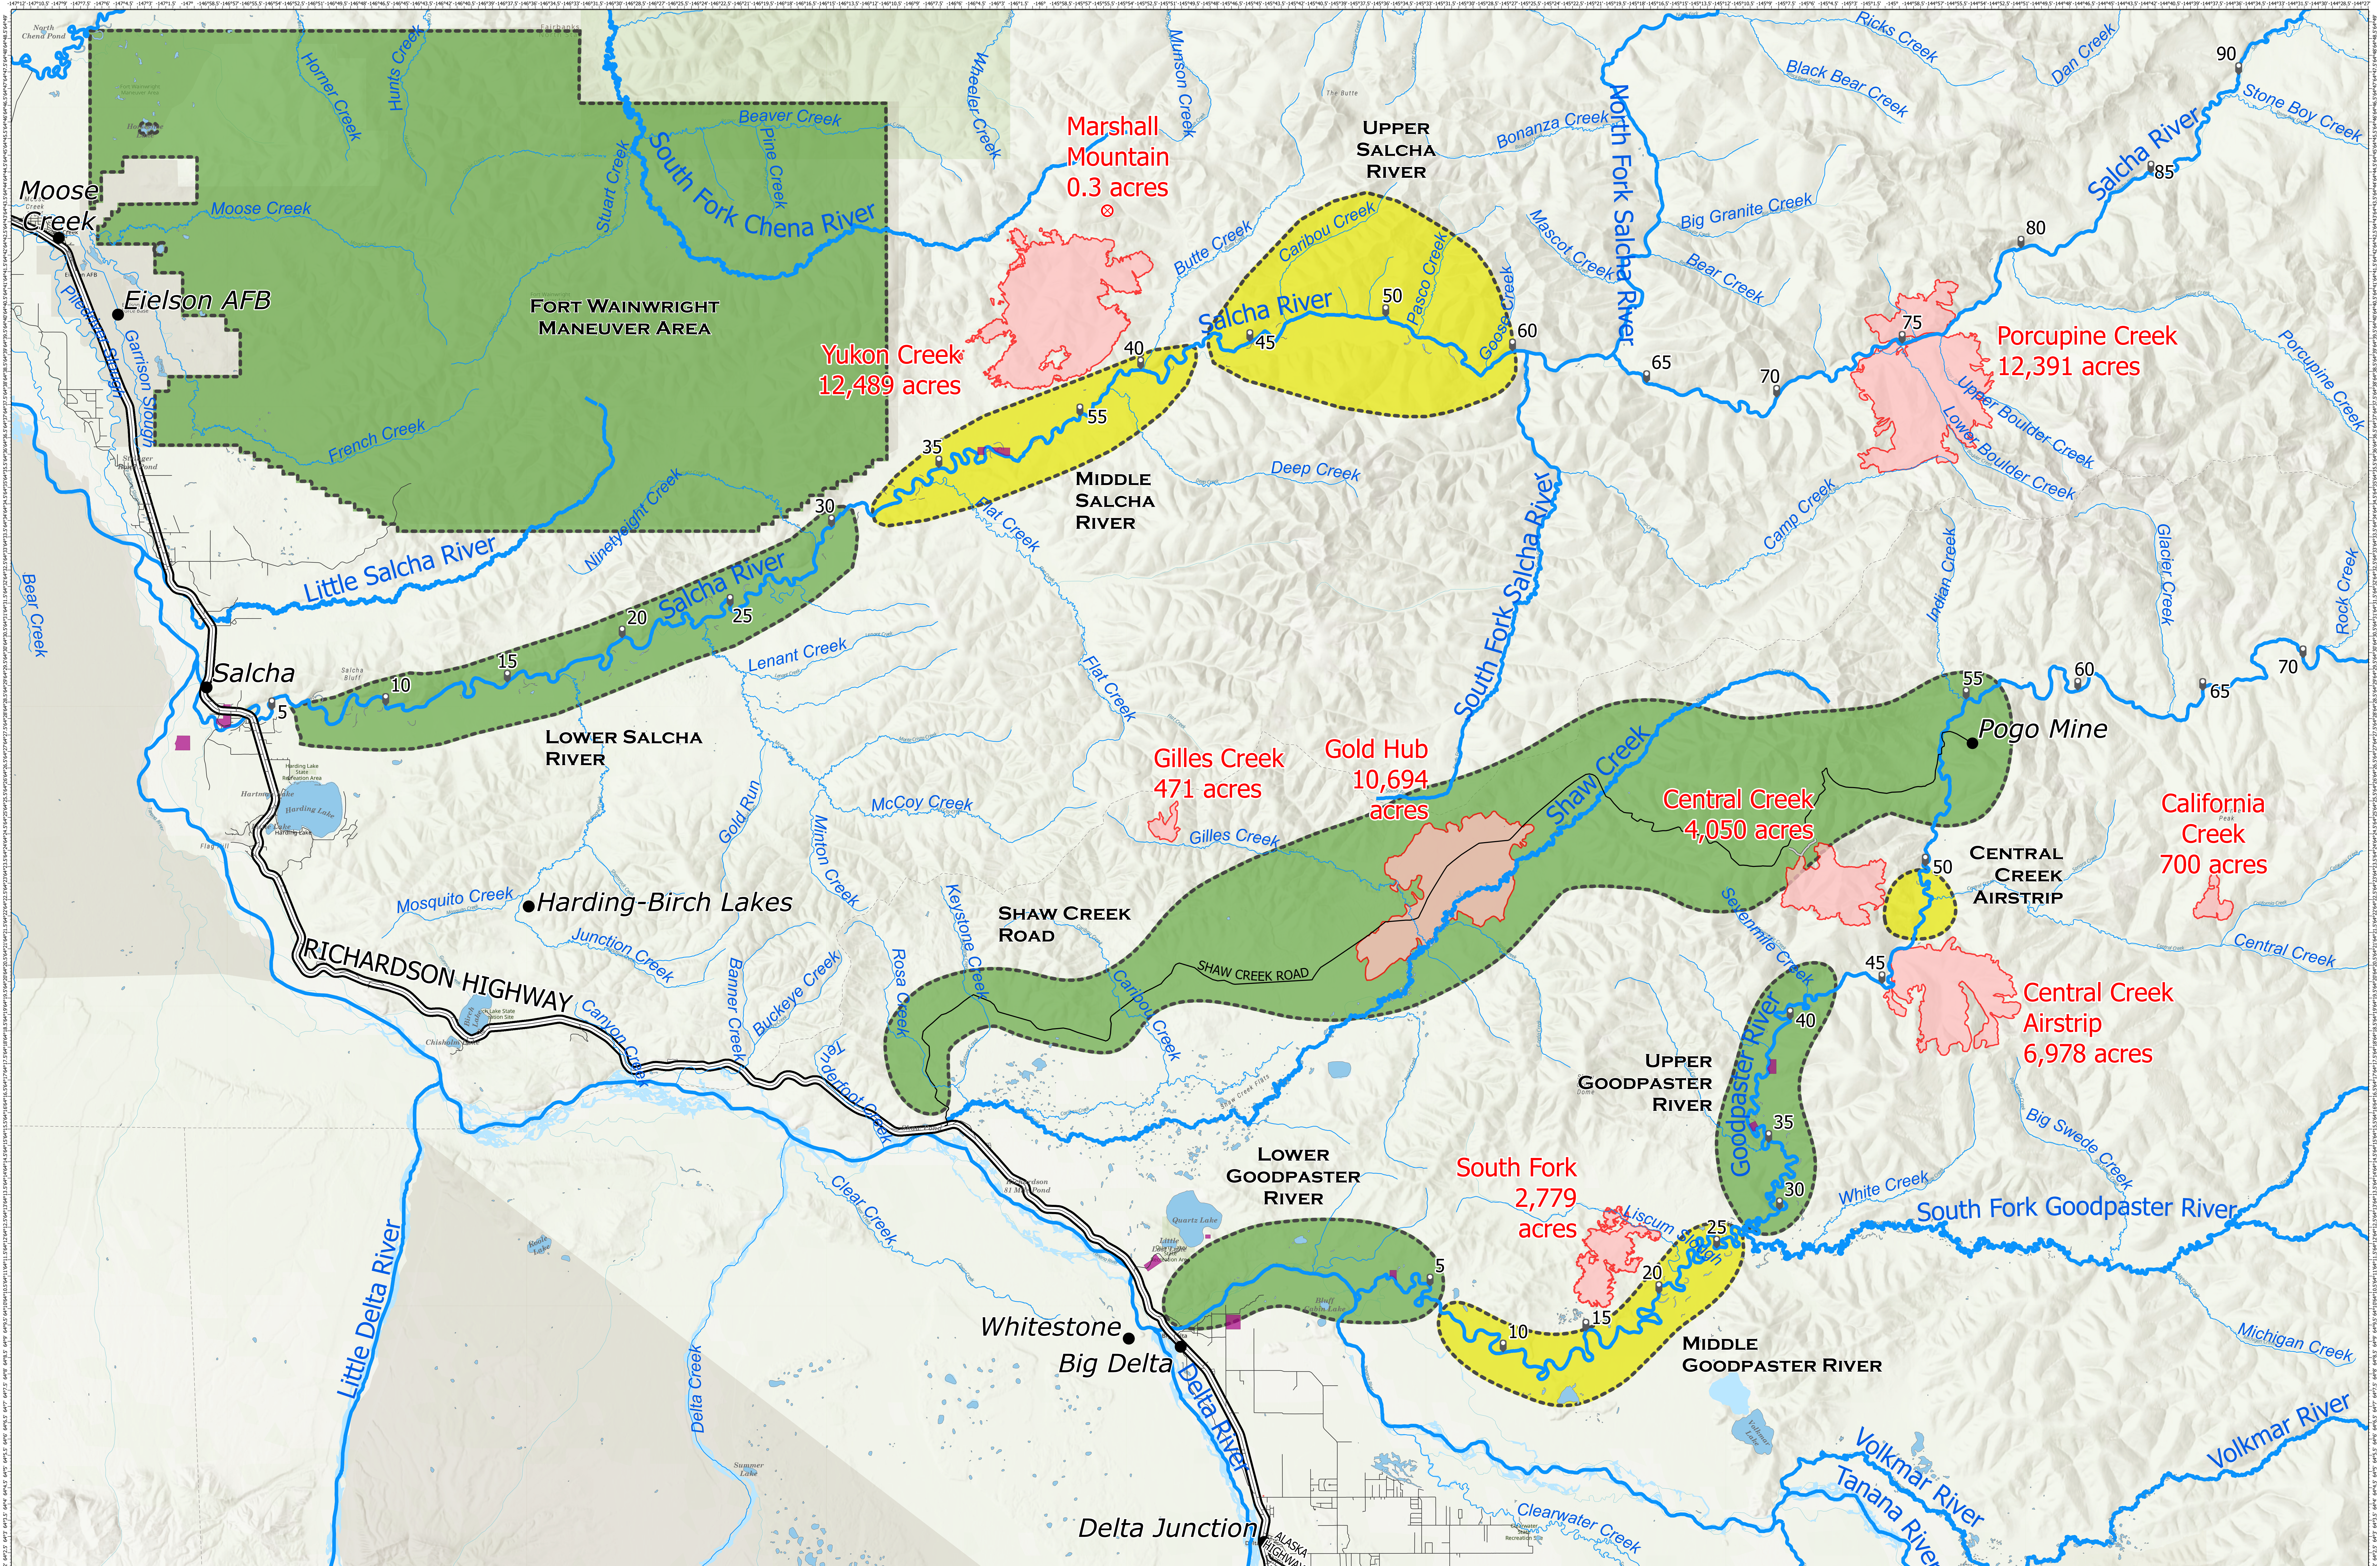

Middle Tanana Complex

7/10/2022

Middle Tanana Complex AK-DAS-212894

Total Acres in Complex: 50,276 Acres
as of 07/09/2022 0145 hrs

- | | | | |
|---|--|--|---|
| ■ FNSB Evac Status | ■ Wildfire Daily Fire Perimeter | ● Communities | — Large Streams |
| ■ CLEAR | ■ Native Allotments | ● River Miles | — Small streams |
| ■ READY - Prepare and Plan | ■ Lakes | — Main Transportation Route | |
| ■ SET - Prepare to Leave | ⊗ Fires <20 Acres | — Road Centerlines | |
| ■ GO - Leave Without Delay | | | |