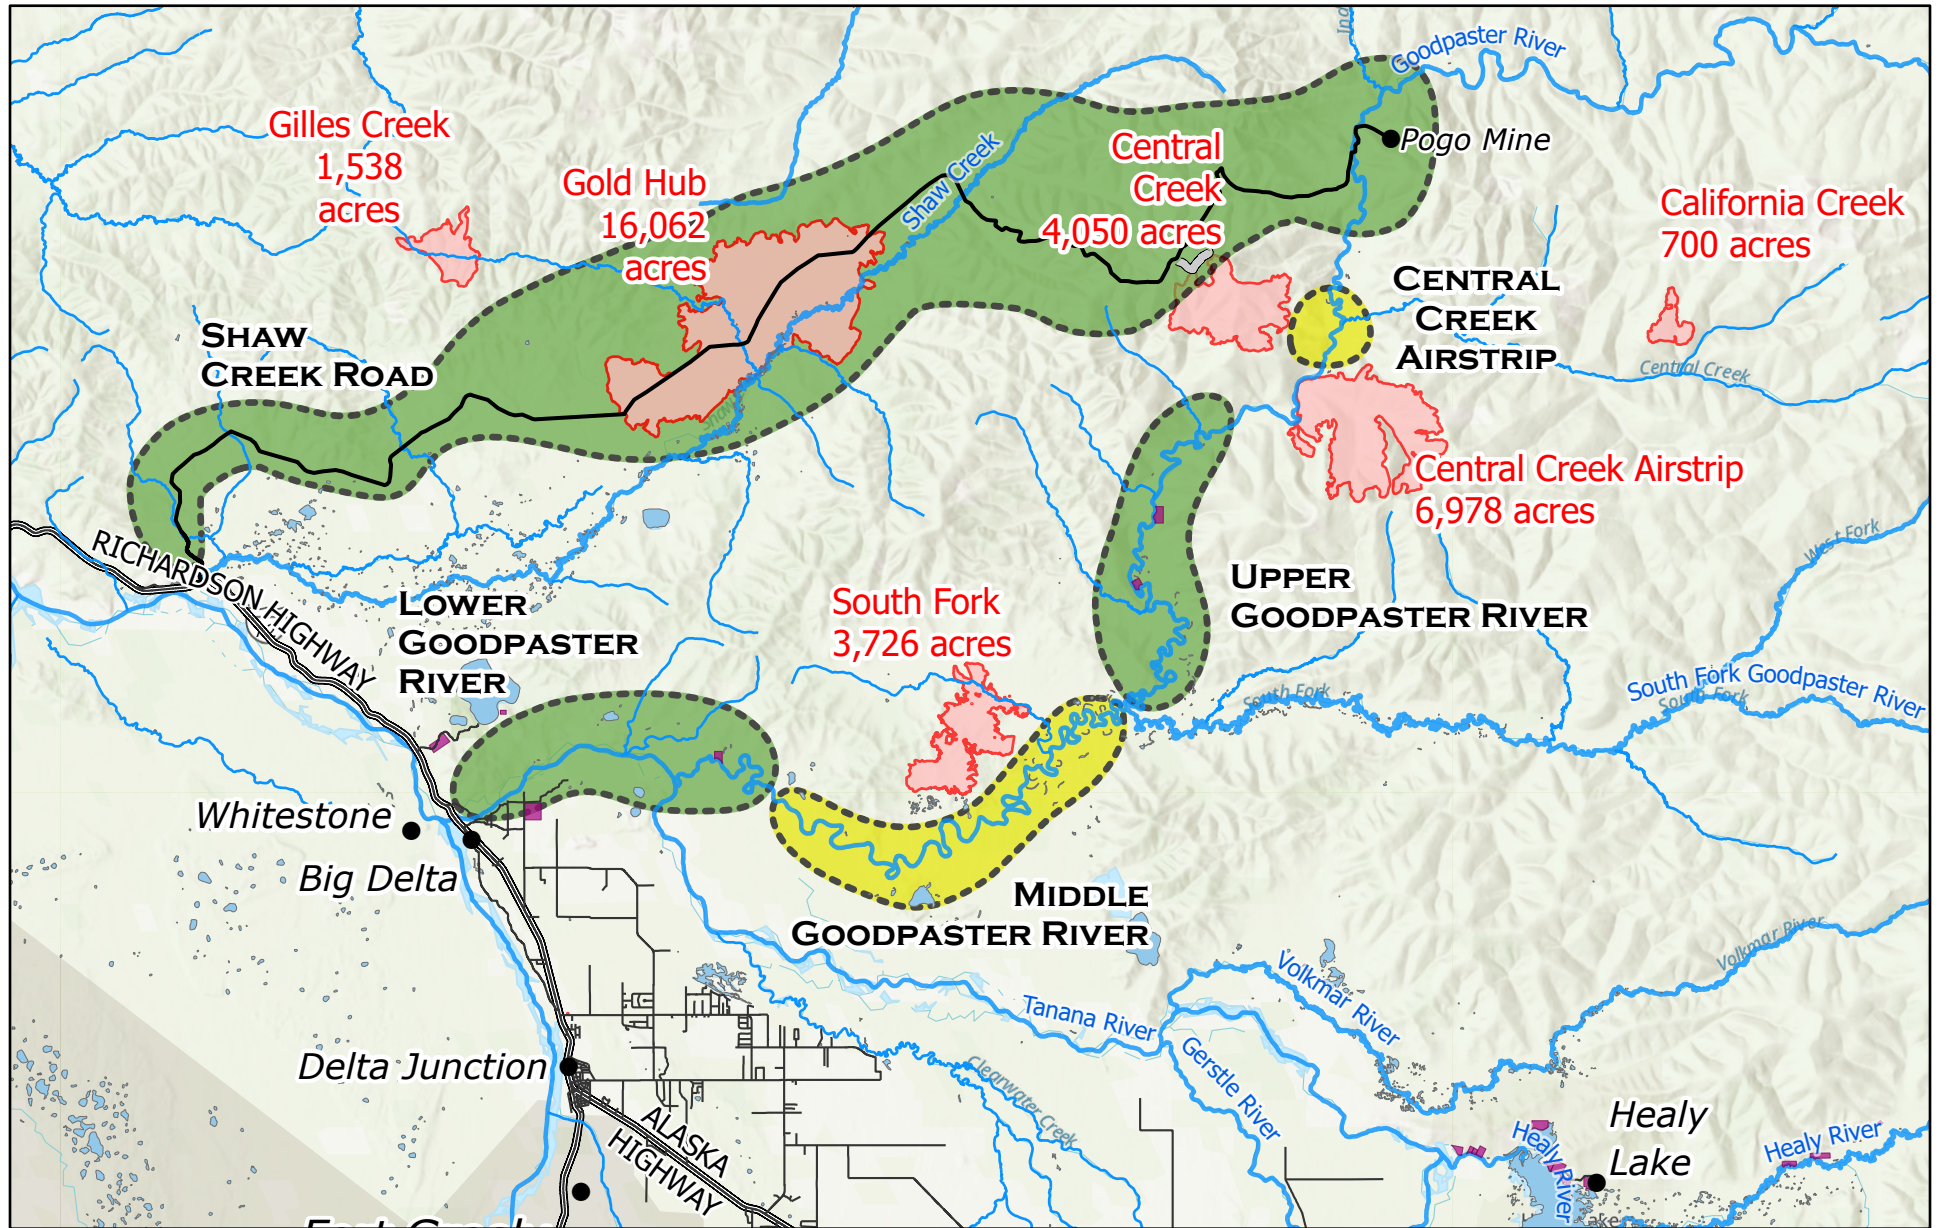

Middle Tanana Complex

7/11/2022

Middle Tanana Complex AK-DAS-212894

Total Acres in Complex: 57,934 Acres
as of 07/10/2022 1300 hrs

- | | | |
|--------------------------|-------------------------|---------------------------|
| FNBSB Evac Status | Wildfire Fire Perimeter | Main Transportation Route |
| CLEAR | Lakes | Road Centerlines |
| READY - Prepare and Plan | Native Allotments | Streams |
| SET - Prepare to Leave | Fires <20 Acres | |
| GO - Leave Without Delay | Communities | |