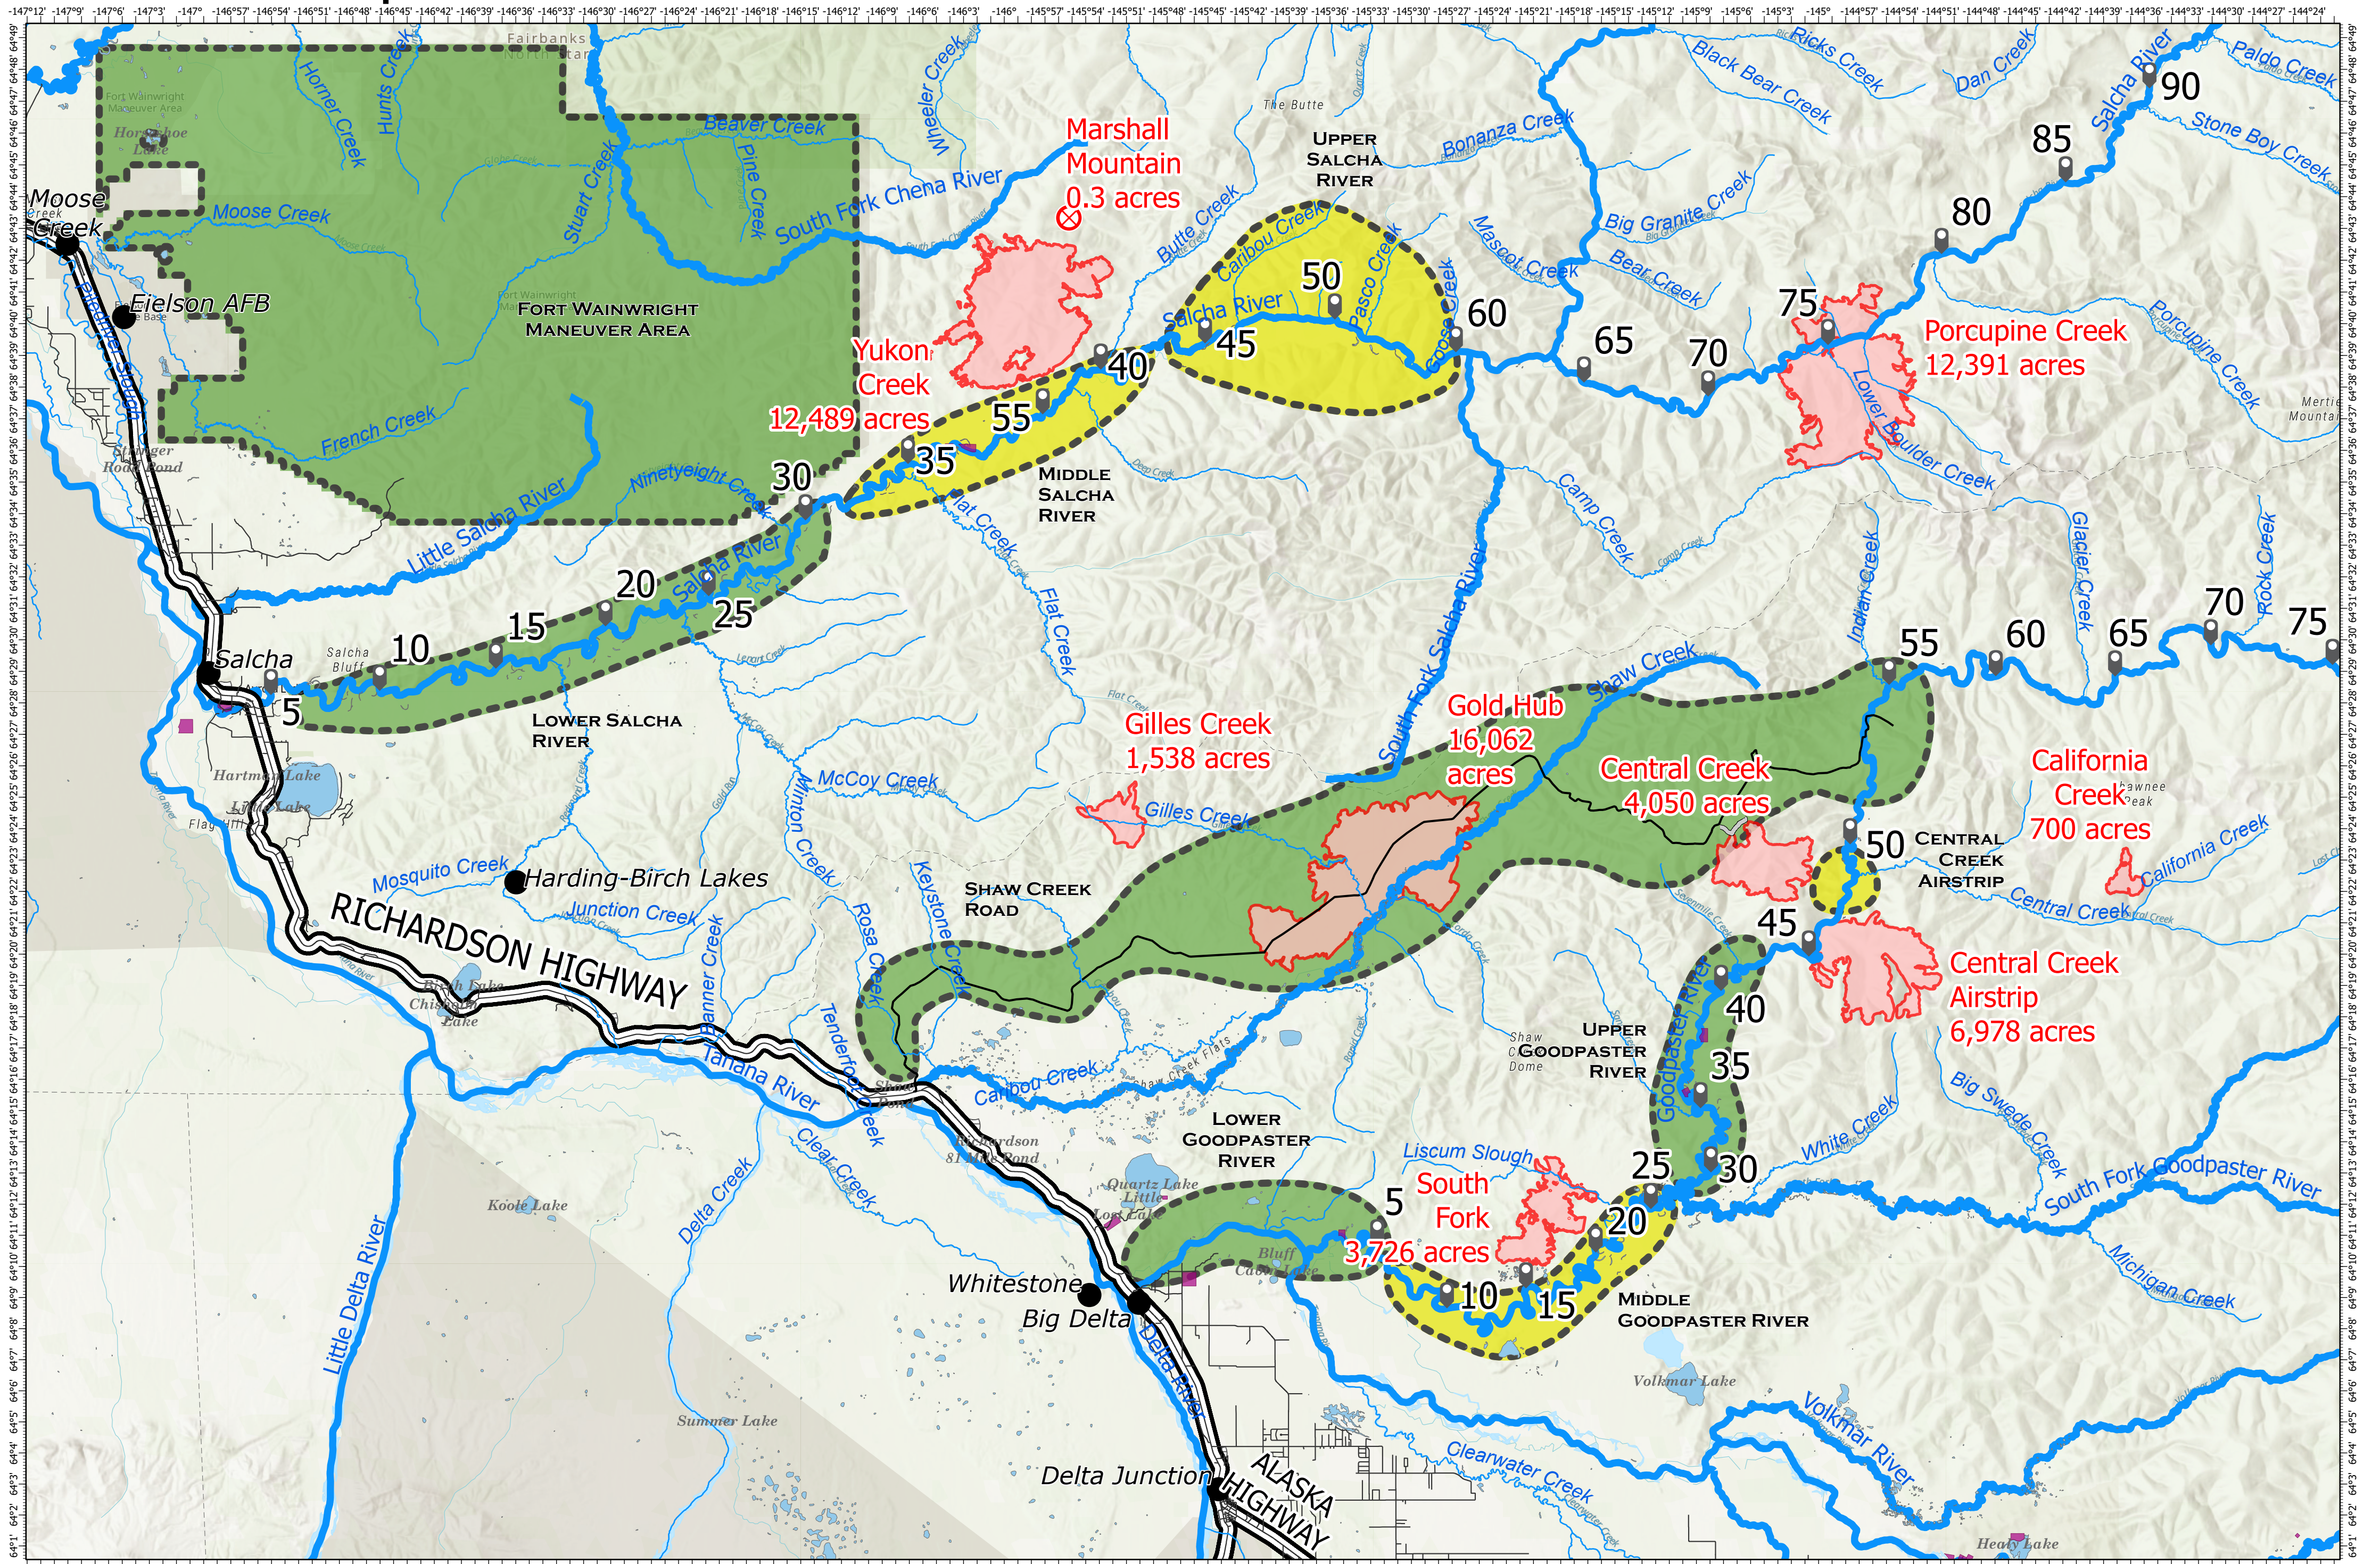

Middle Tanana Complex

7/11/2022

Middle Tanana Complex
AK-DAS-212894
 Total Acres in Complex 57,934 Acres
 as of 07/10/2022 1300 hrs

- | | | |
|--------------------------|-------------------------------|---------------------------|
| FNSB Evac Status | Wildfire Daily Fire Perimeter | Communities |
| CLEAR | Native Allotments | Fires <20 Acres |
| READY - Prepare and Plan | Lakes | Main Transportation Route |
| SET - Prepare to Leave | River Miles | Road Centerlines |
| GO - Leave Without Delay | | |