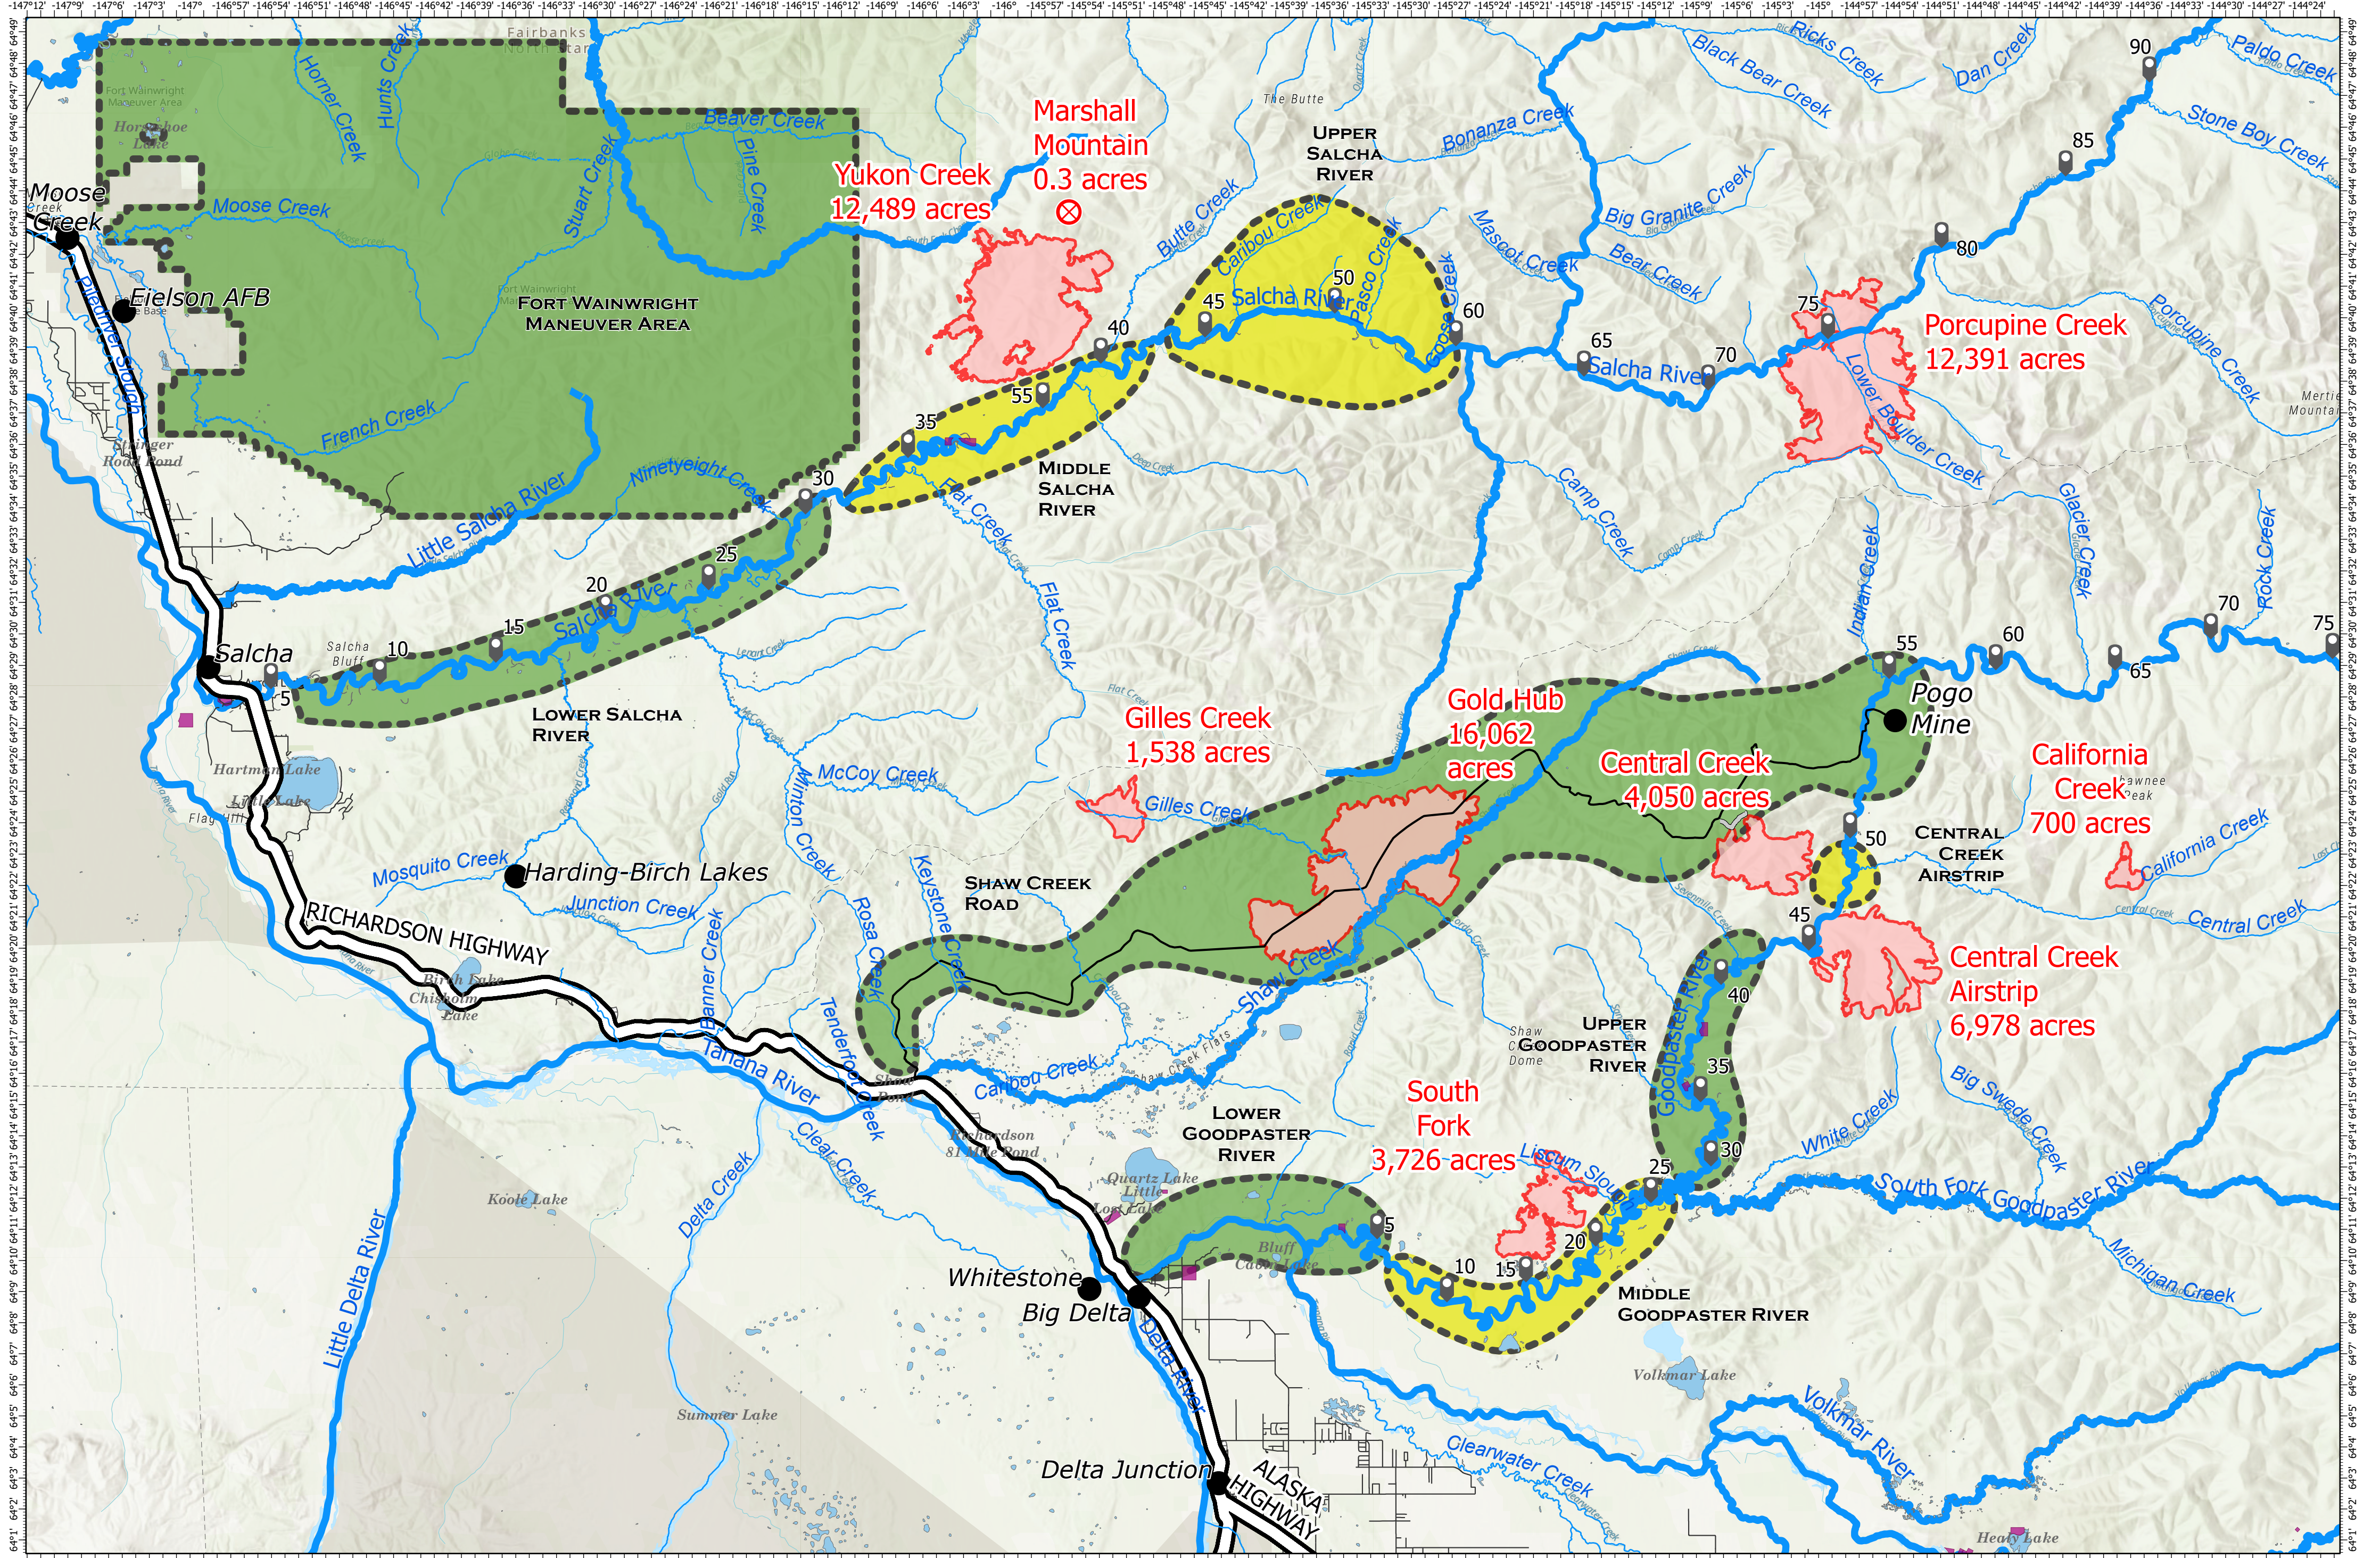

# Middle Tanana Complex

7/11/2022

**Middle Tanana Complex**  
**AK-DAS-212894**  
 Total Acres in Complex 57,934 Acres  
 as of 07/10/2022 1300 hrs

- |                          |                               |                           |
|--------------------------|-------------------------------|---------------------------|
| <b>FNSB Evac Status</b>  | Wildfire Daily Fire Perimeter | Communities               |
| CLEAR                    | Native Allotments             | Fires <20 Acres           |
| READY - Prepare and Plan | Lakes                         | Main Transportation Route |
| SET - Prepare to Leave   | River Miles                   | Road Centerlines          |
| GO - Leave Without Delay |                               |                           |

- |               |
|---------------|
| Large Streams |
| Small streams |