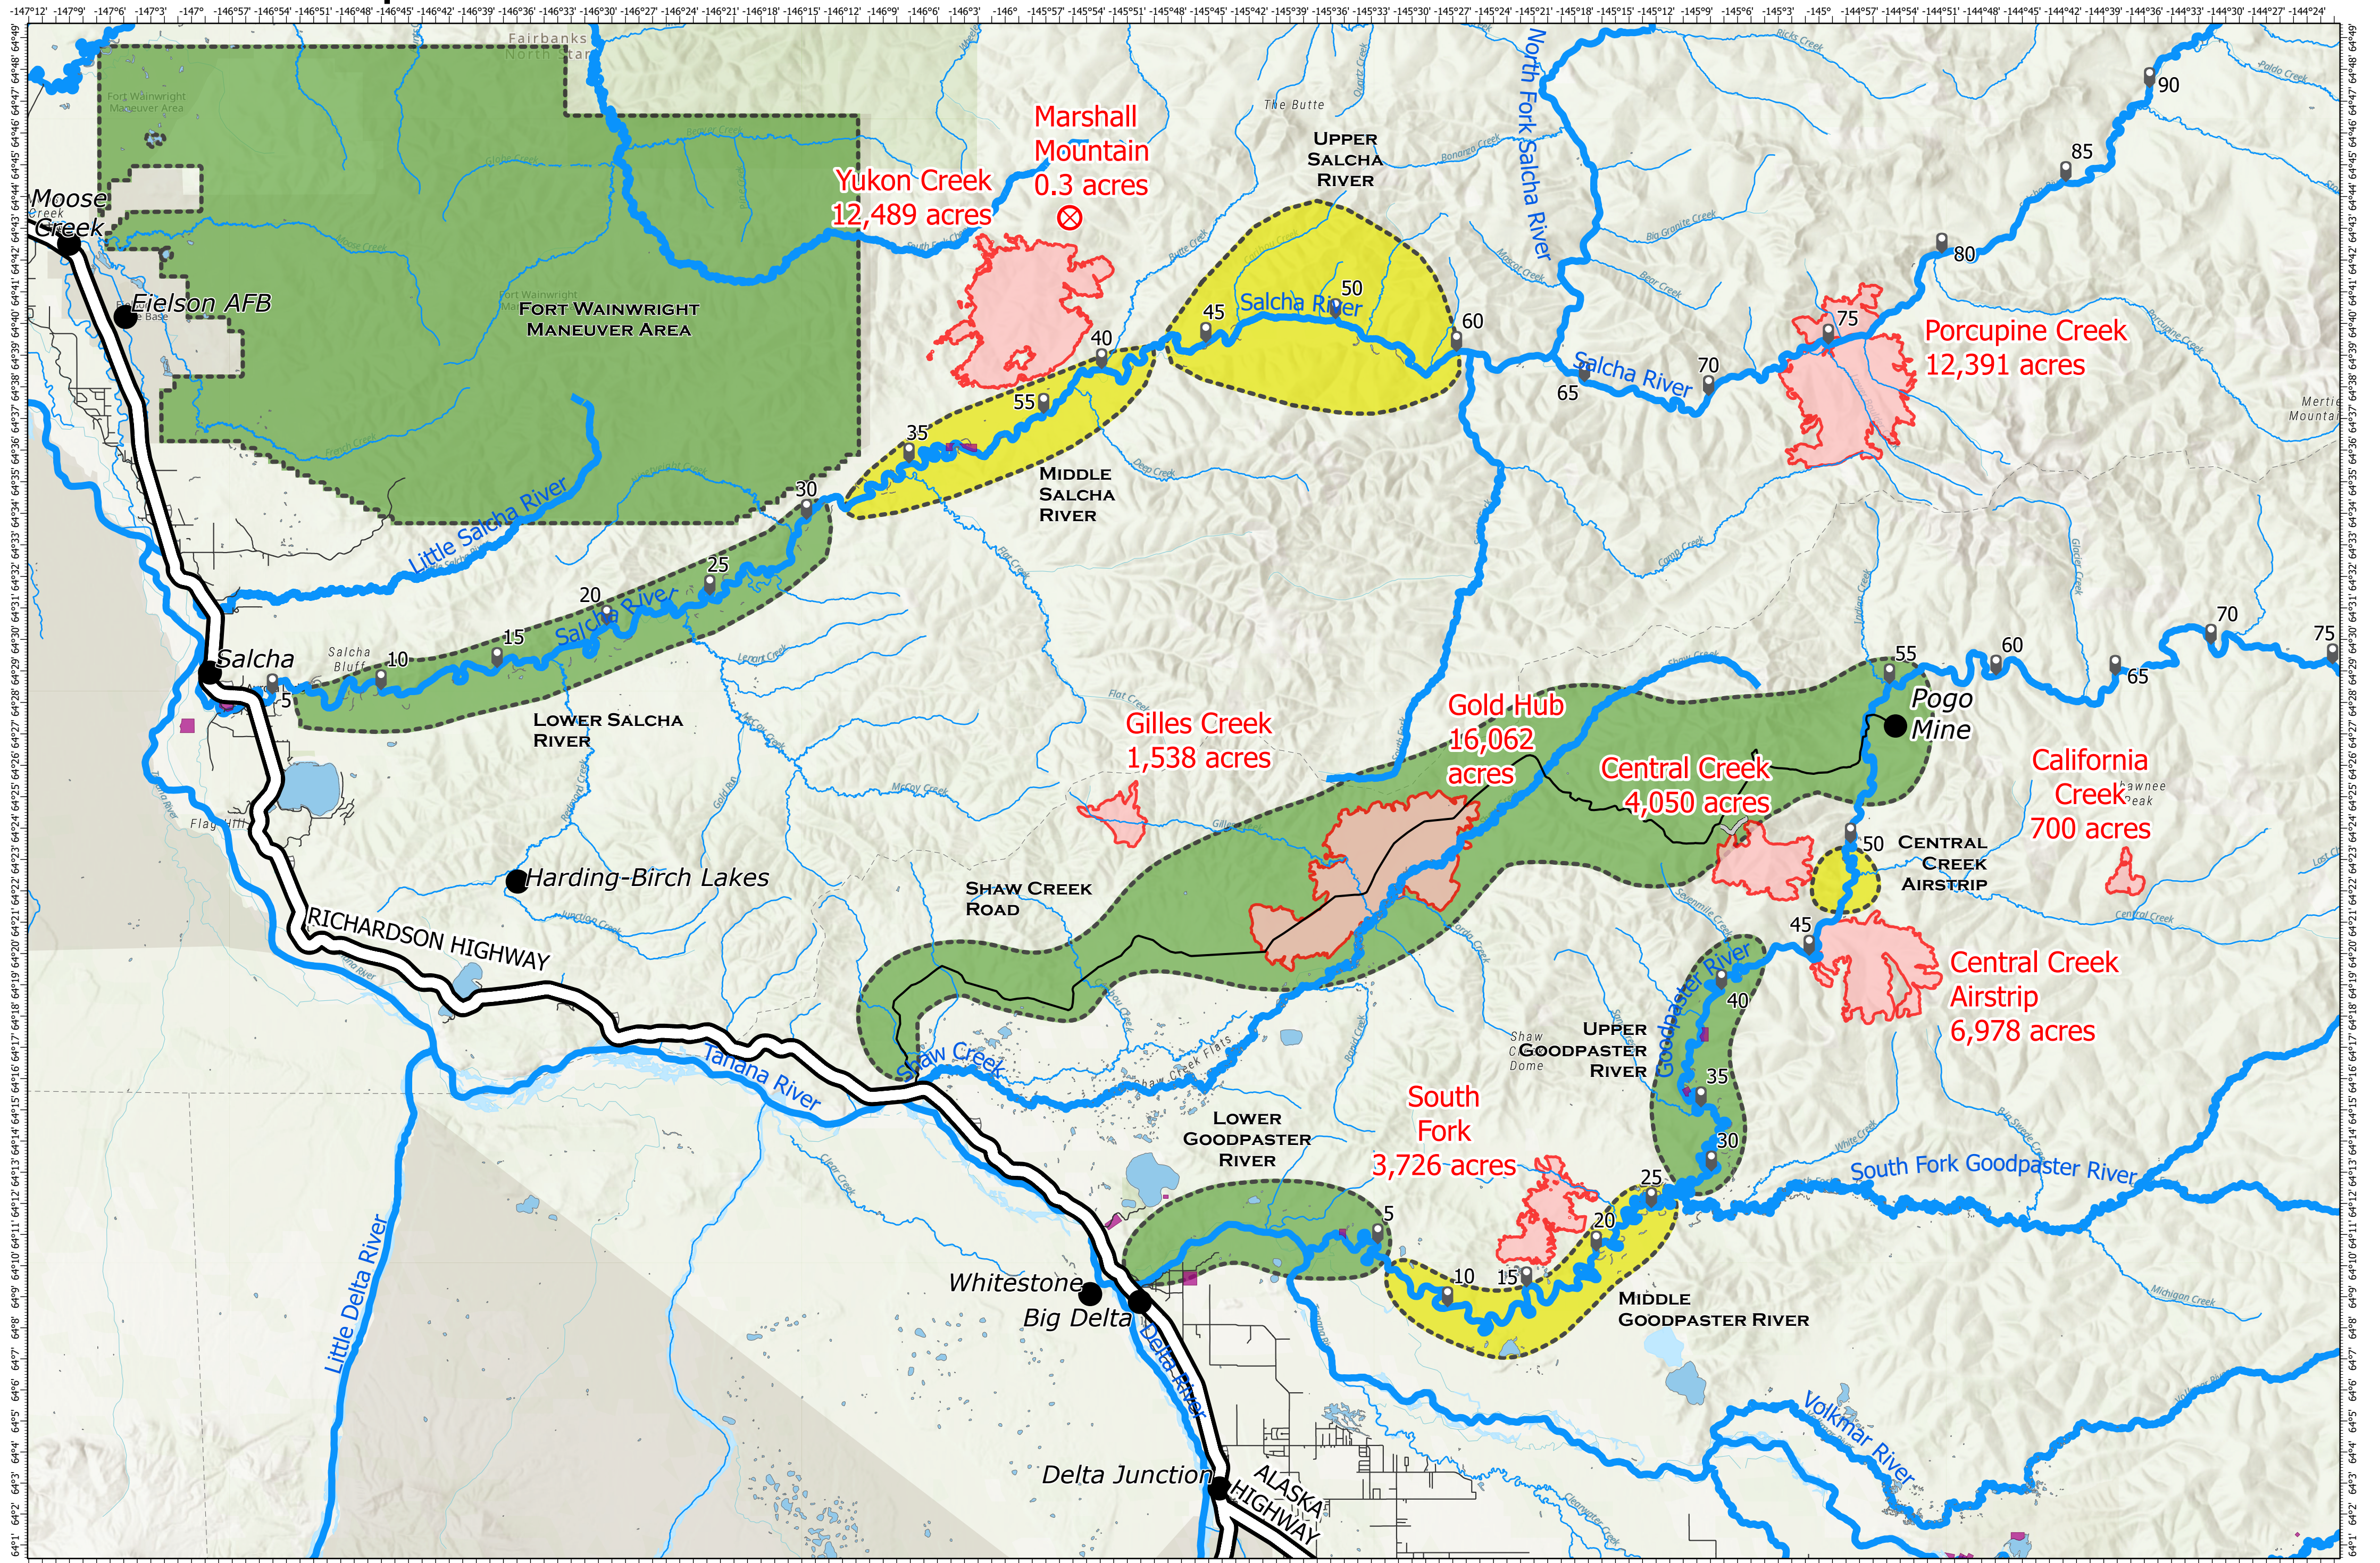

Middle Tanana Complex

7/12/2022

Middle Tanana Complex
AK-DAS-212894
 Total Acres in Complex 57,934 Acres
 as of 07/10/2022 1300 hrs

- | | | |
|--------------------------|-------------------------------|---------------------------|
| FNSB Evac Status | Wildfire Daily Fire Perimeter | Communities |
| CLEAR | Native Allotments | Fires < 20 Acres |
| READY - Prepare and Plan | Lakes | Main Transportation Route |
| SET - Prepare to Leave | River Miles | Road Centerlines |
| GO - Leave Without Delay | | |