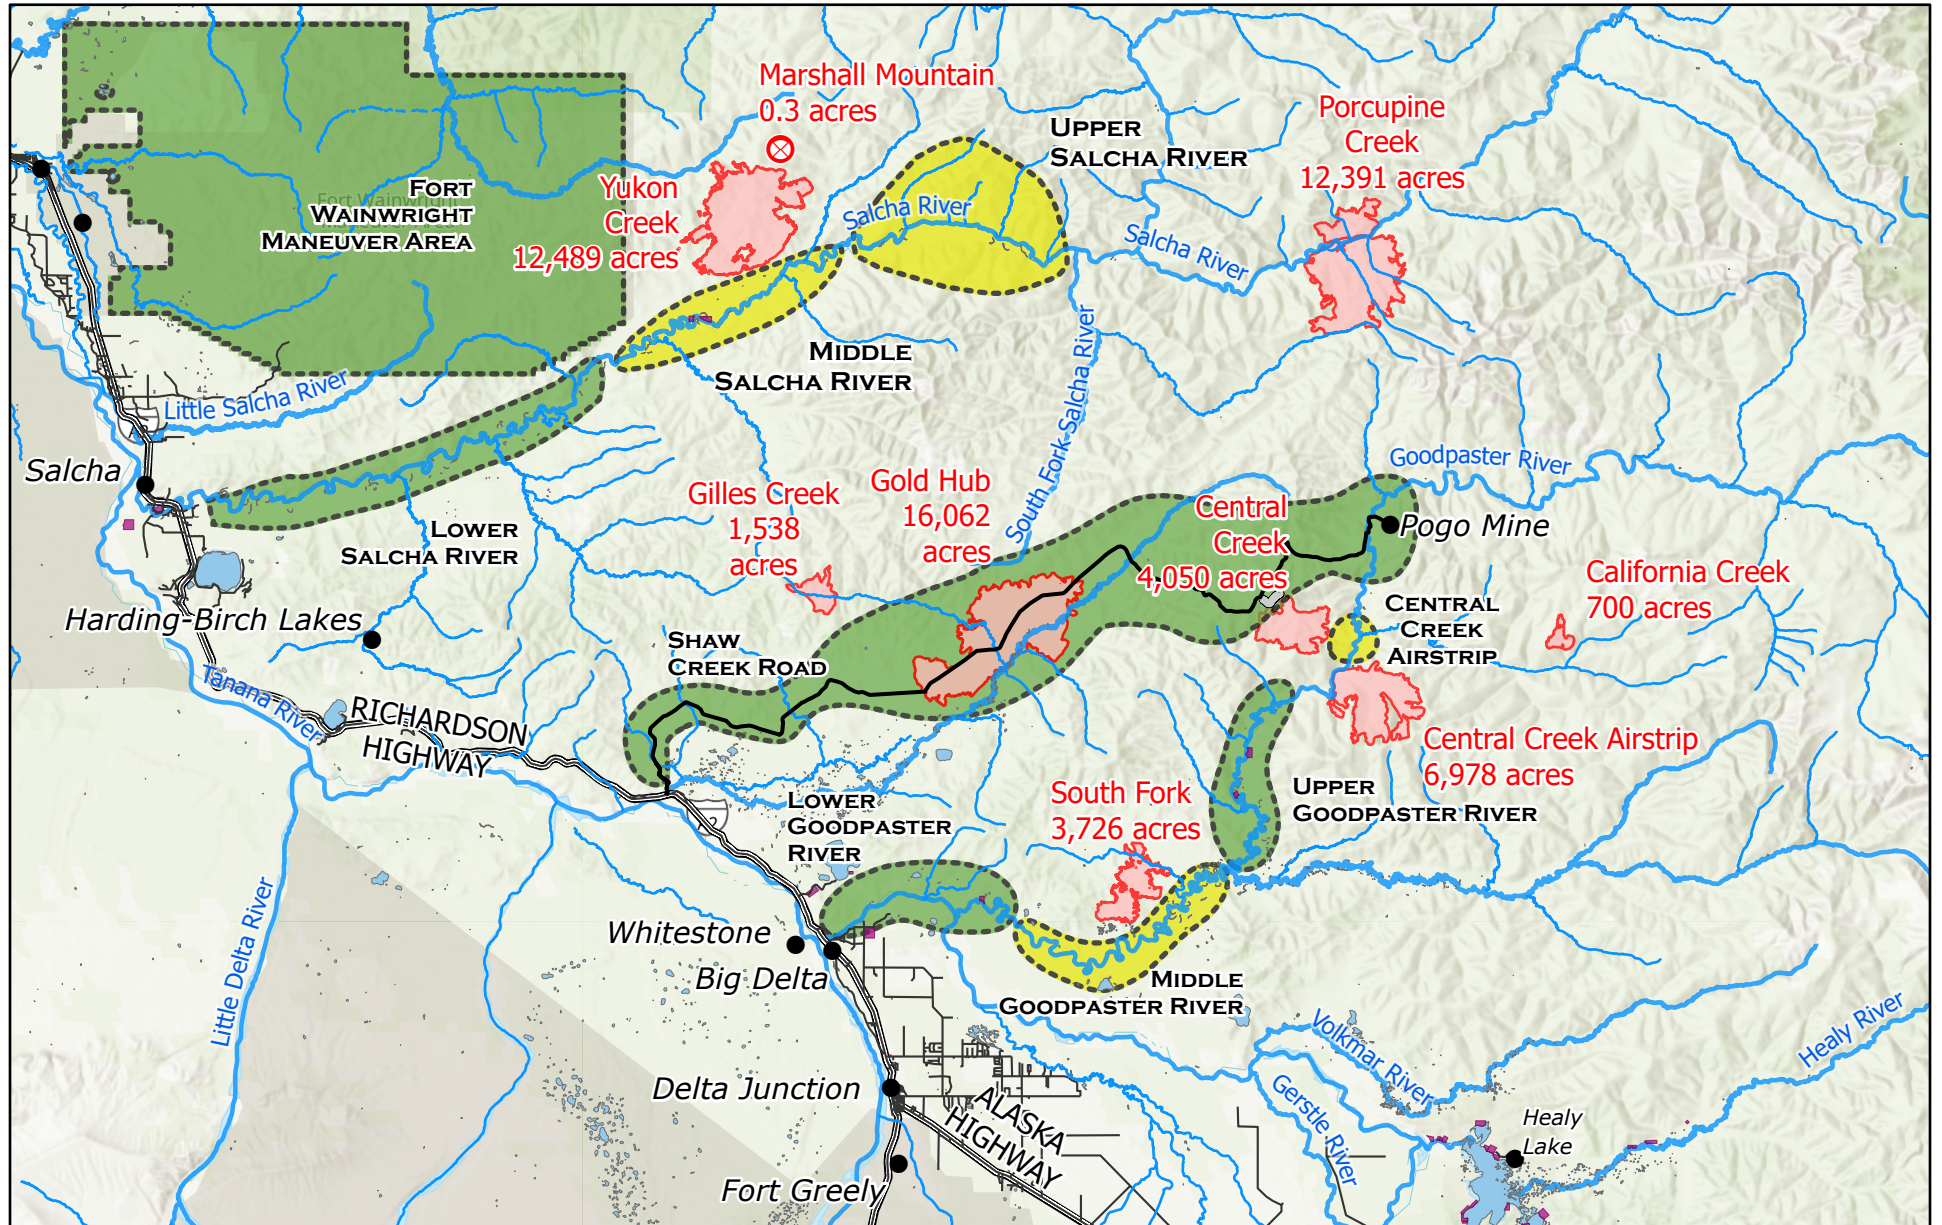

Middle Tanana Complex

7/13/2022

Middle Tanana Complex AK-DAS-212894

Total Acres in Complex: 57,934 Acres
as of 07/10/2022 1300 hrs

- | | | |
|--------------------------|-------------------------|---------------------------|
| CLEAR | Wildfire Fire Perimeter | Road Centerlines |
| READY - Prepare and Plan | Lakes | Streams |
| SET - Prepare to Leave | Native Allotments | Main Transportation Route |
| GO - Leave Without Delay | Fires <20 Acres | Communities |