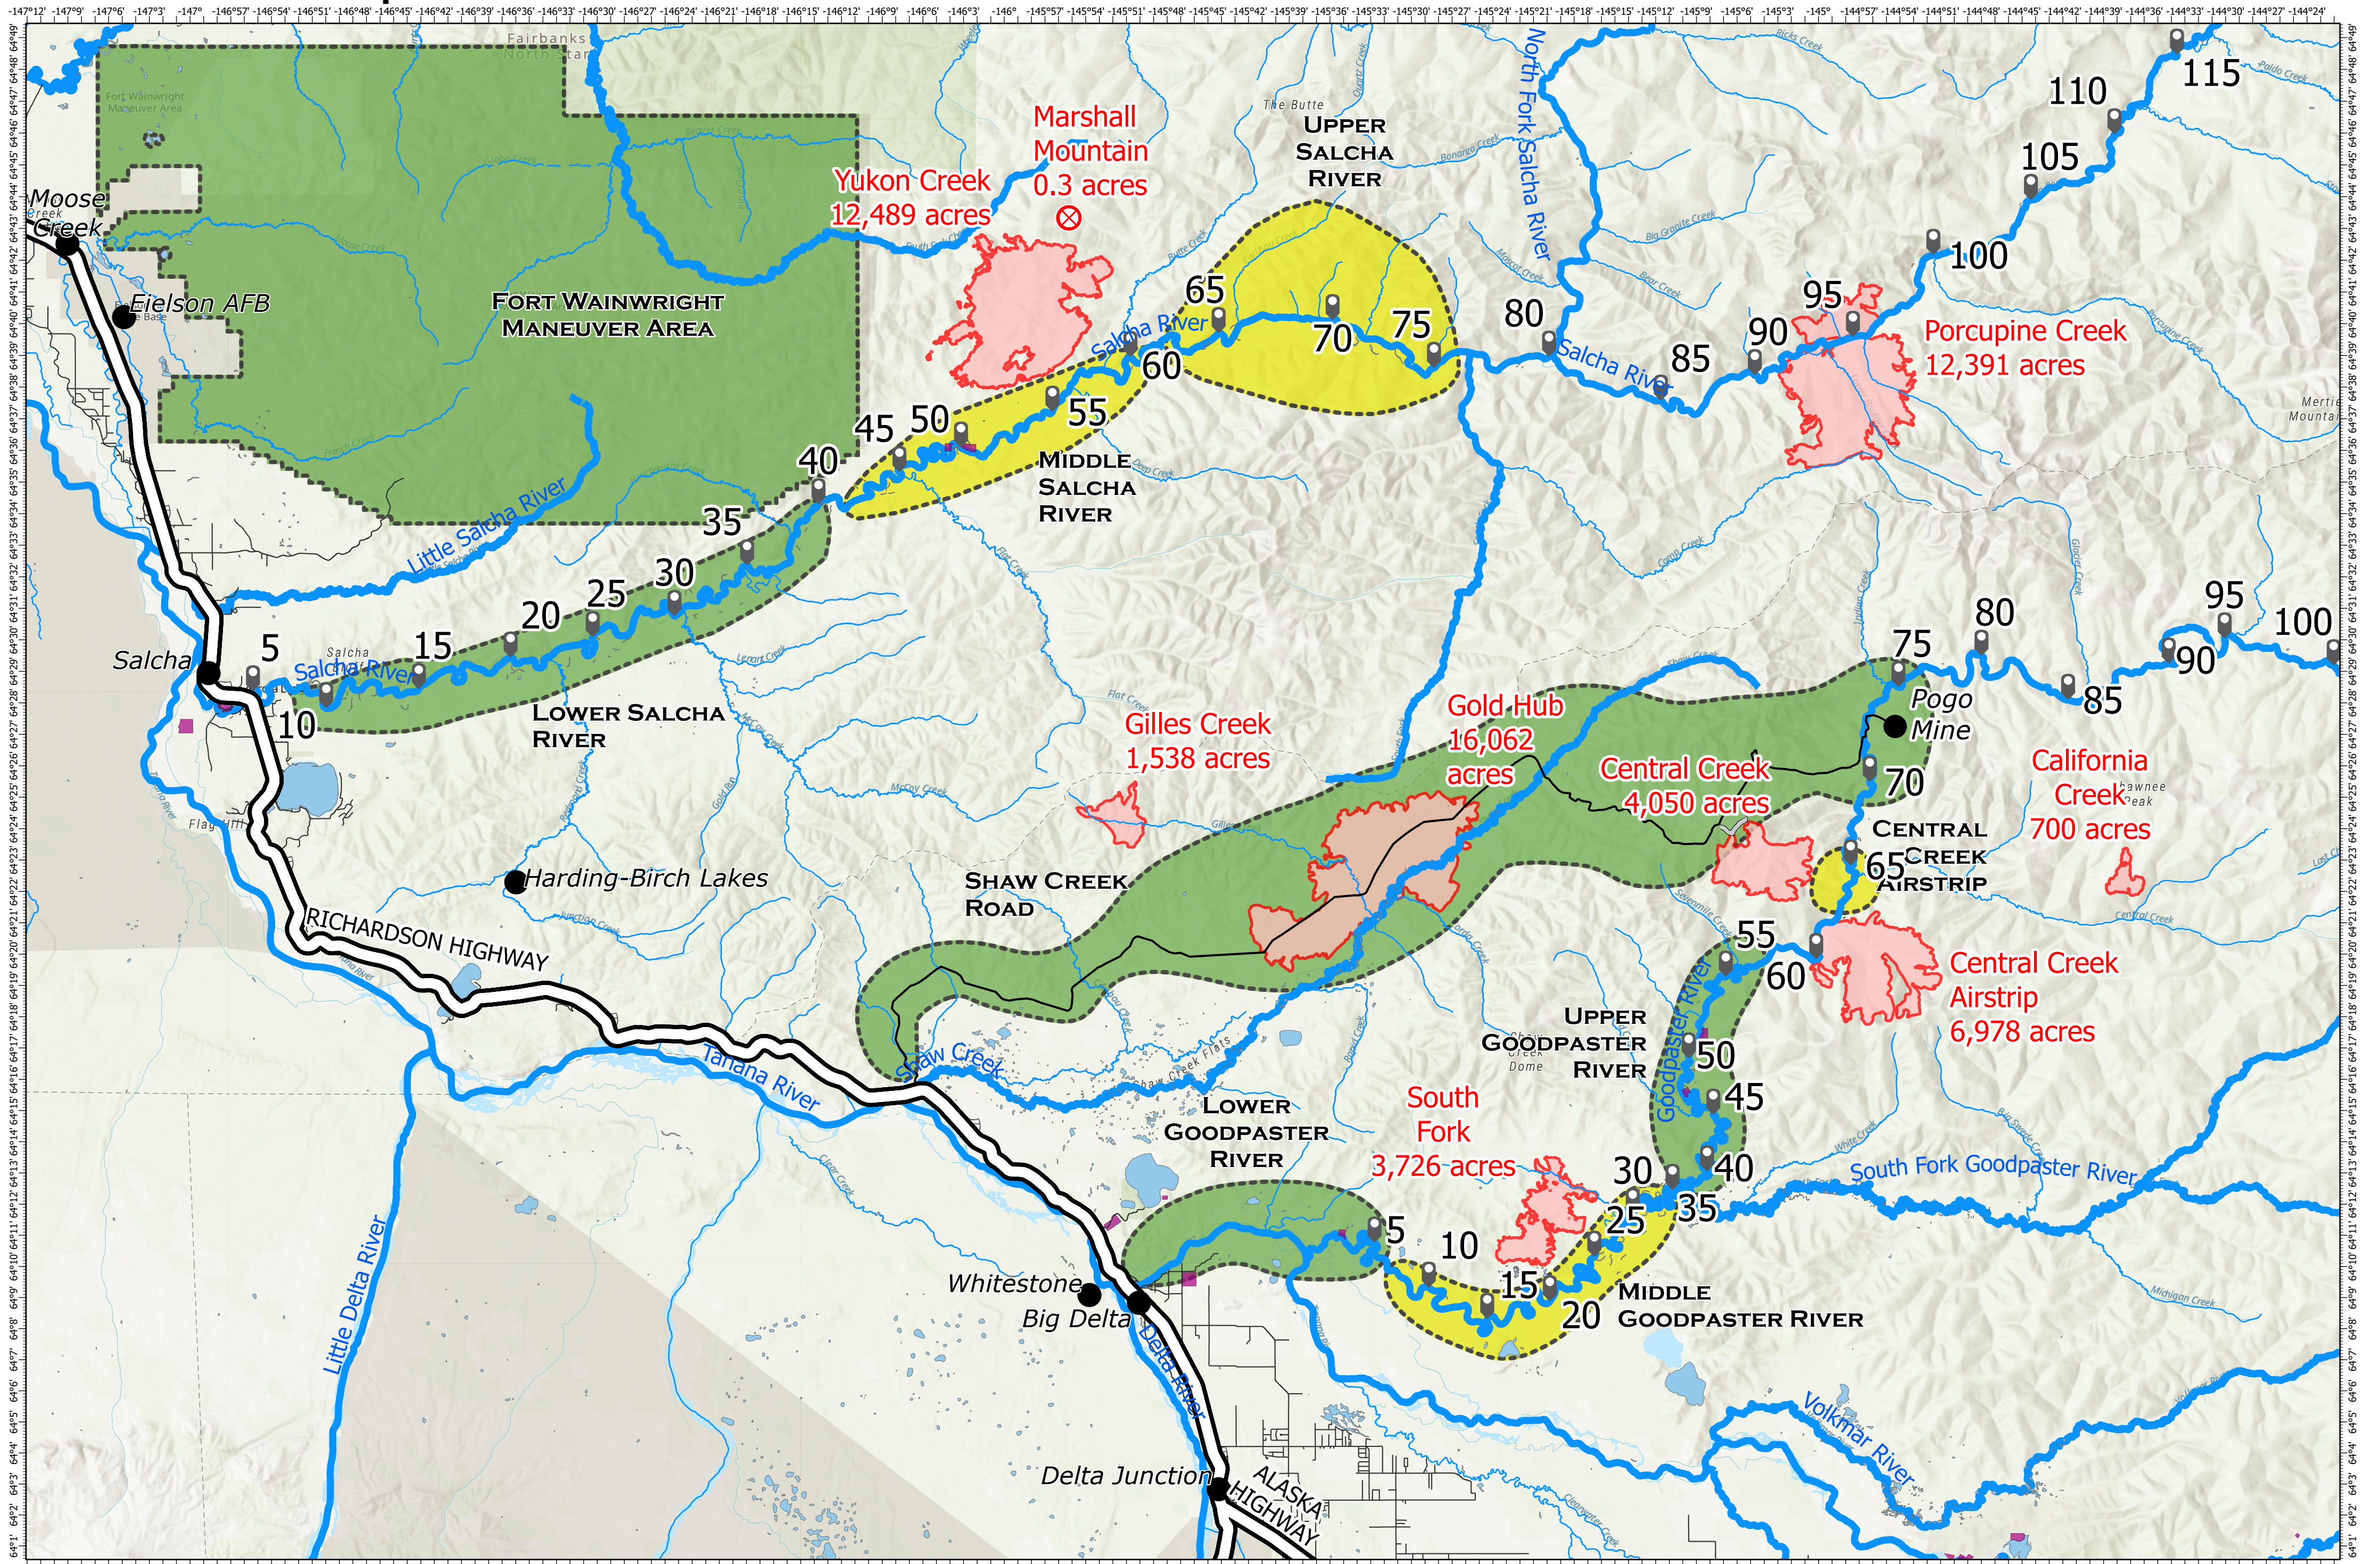

# Middle Tanana Complex

7/13/2022

**Middle Tanana Complex**  
**AK-DAS-212894**  
 Total Acres in Complex 57,934 Acres  
 as of 07/10/2022 1300 hrs

- |                          |                               |                           |
|--------------------------|-------------------------------|---------------------------|
| <b>FNSB Evac Status</b>  | Wildfire Daily Fire Perimeter | Fires <20 Acres           |
| CLEAR                    | Native Allotments             | River Miles               |
| READY - Prepare and Plan | Lakes                         | Main Transportation Route |
| SET - Prepare to Leave   | Communities                   | Road Centerlines          |
| GO - Leave Without Delay |                               |                           |

- |               |
|---------------|
| Large Streams |
| Small streams |