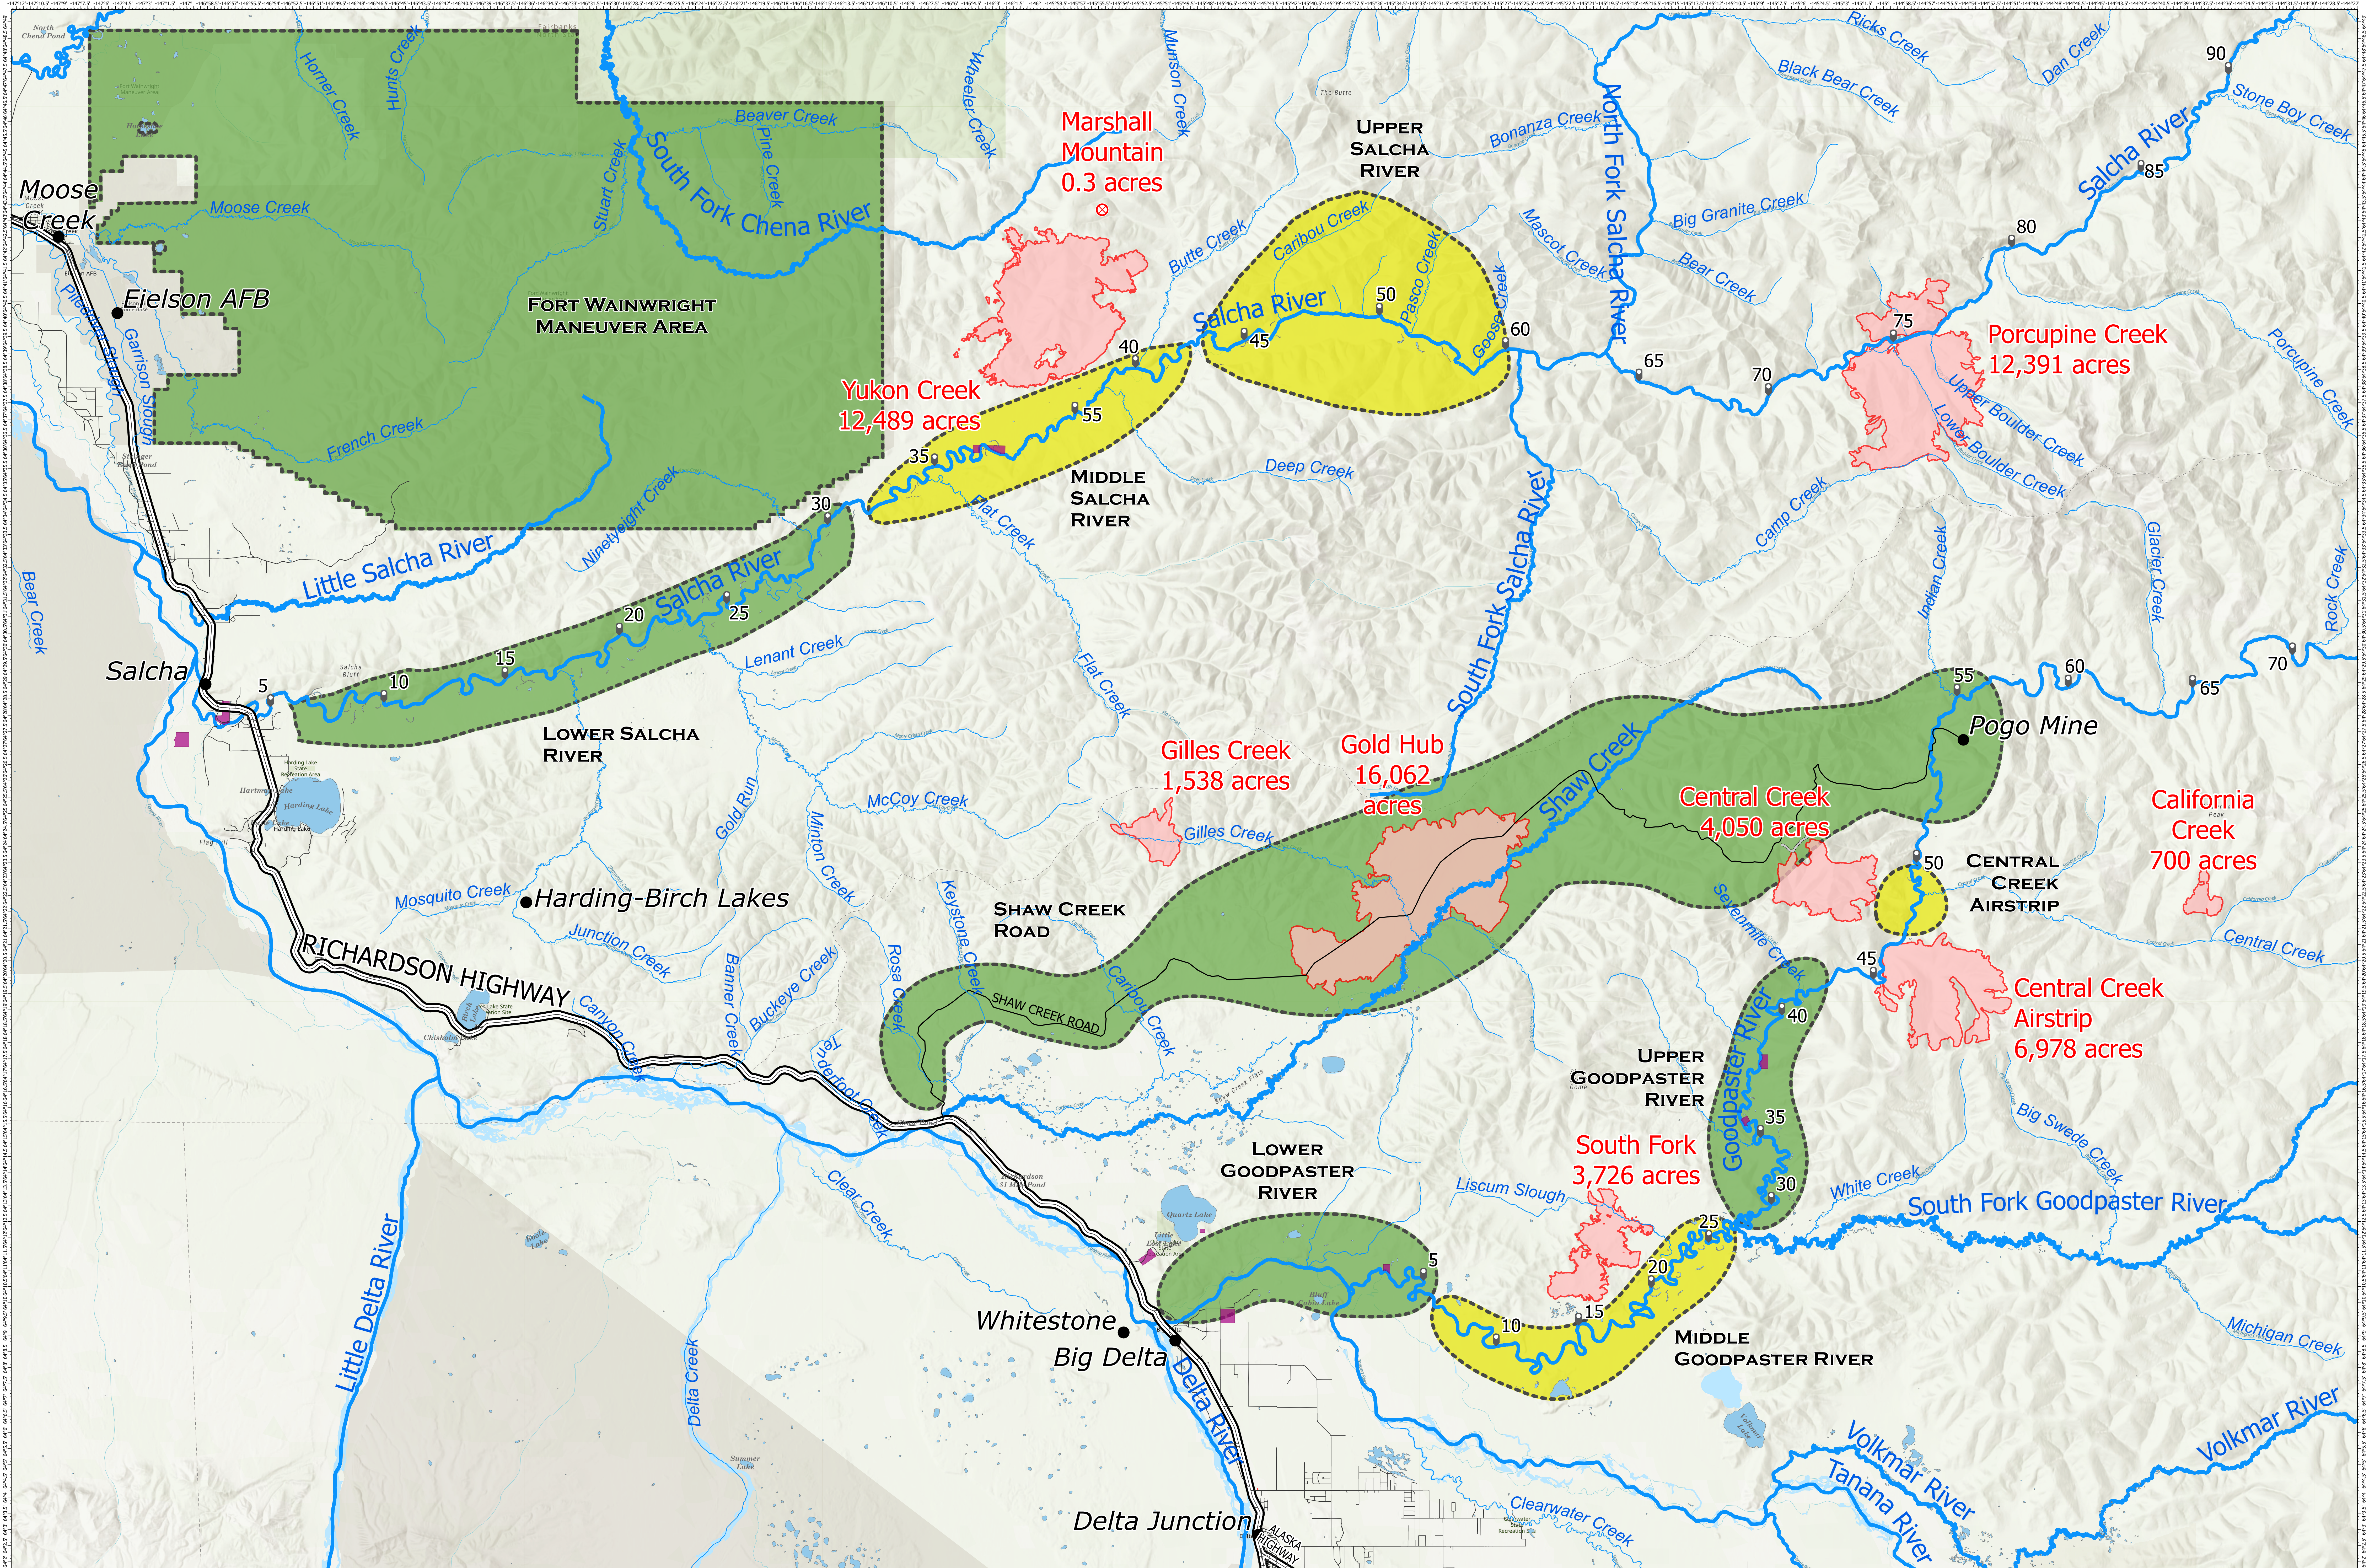

Middle Tanana Complex

7/13/2022

Middle Tanana Complex AK-DAS-212894

Total Acres in Complex: 57,934 Acres
as of 07/10/2022 1300 hrs

- | | | | |
|---|--|--|---|
| ■ FNSB Evac Status | ■ Wildfire Daily Fire Perimeter | ● Communities | — Large Streams |
| ■ CLEAR | ■ Native Allotments | ○ River Miles | — Small streams |
| ■ READY - Prepare and Plan | ■ Lakes | — Main Transportation Route | |
| ■ SET - Prepare to Leave | ⊗ Fires <20 Acres | — Road Centerlines | |
| ■ GO - Leave Without Delay | | | |