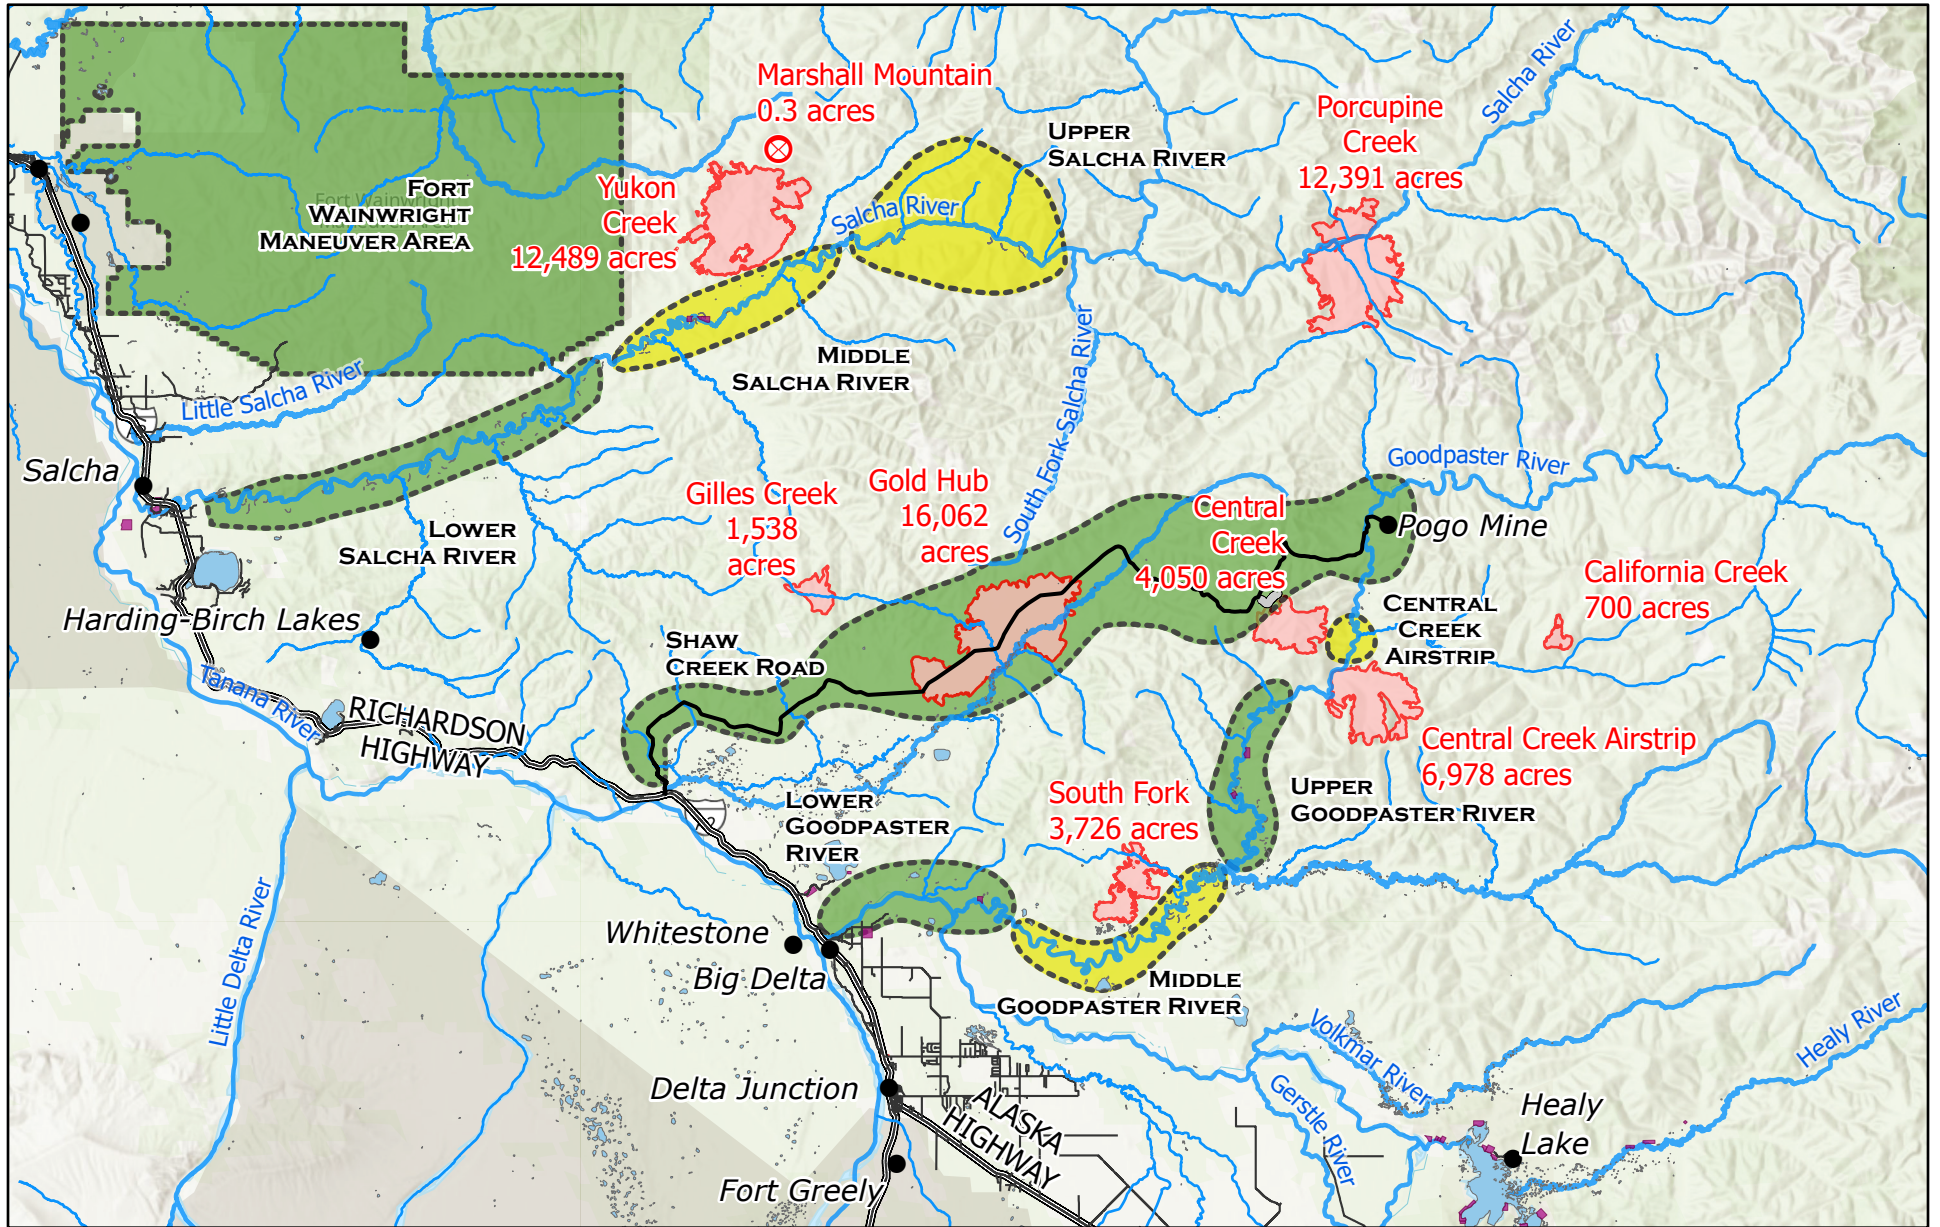

Middle Tanana Complex

7/14/2022

Middle Tanana Complex

AK-DAS-212894

Total Acres in Complex: 57,934 Acres
as of 07/10/2022 1300 hrs