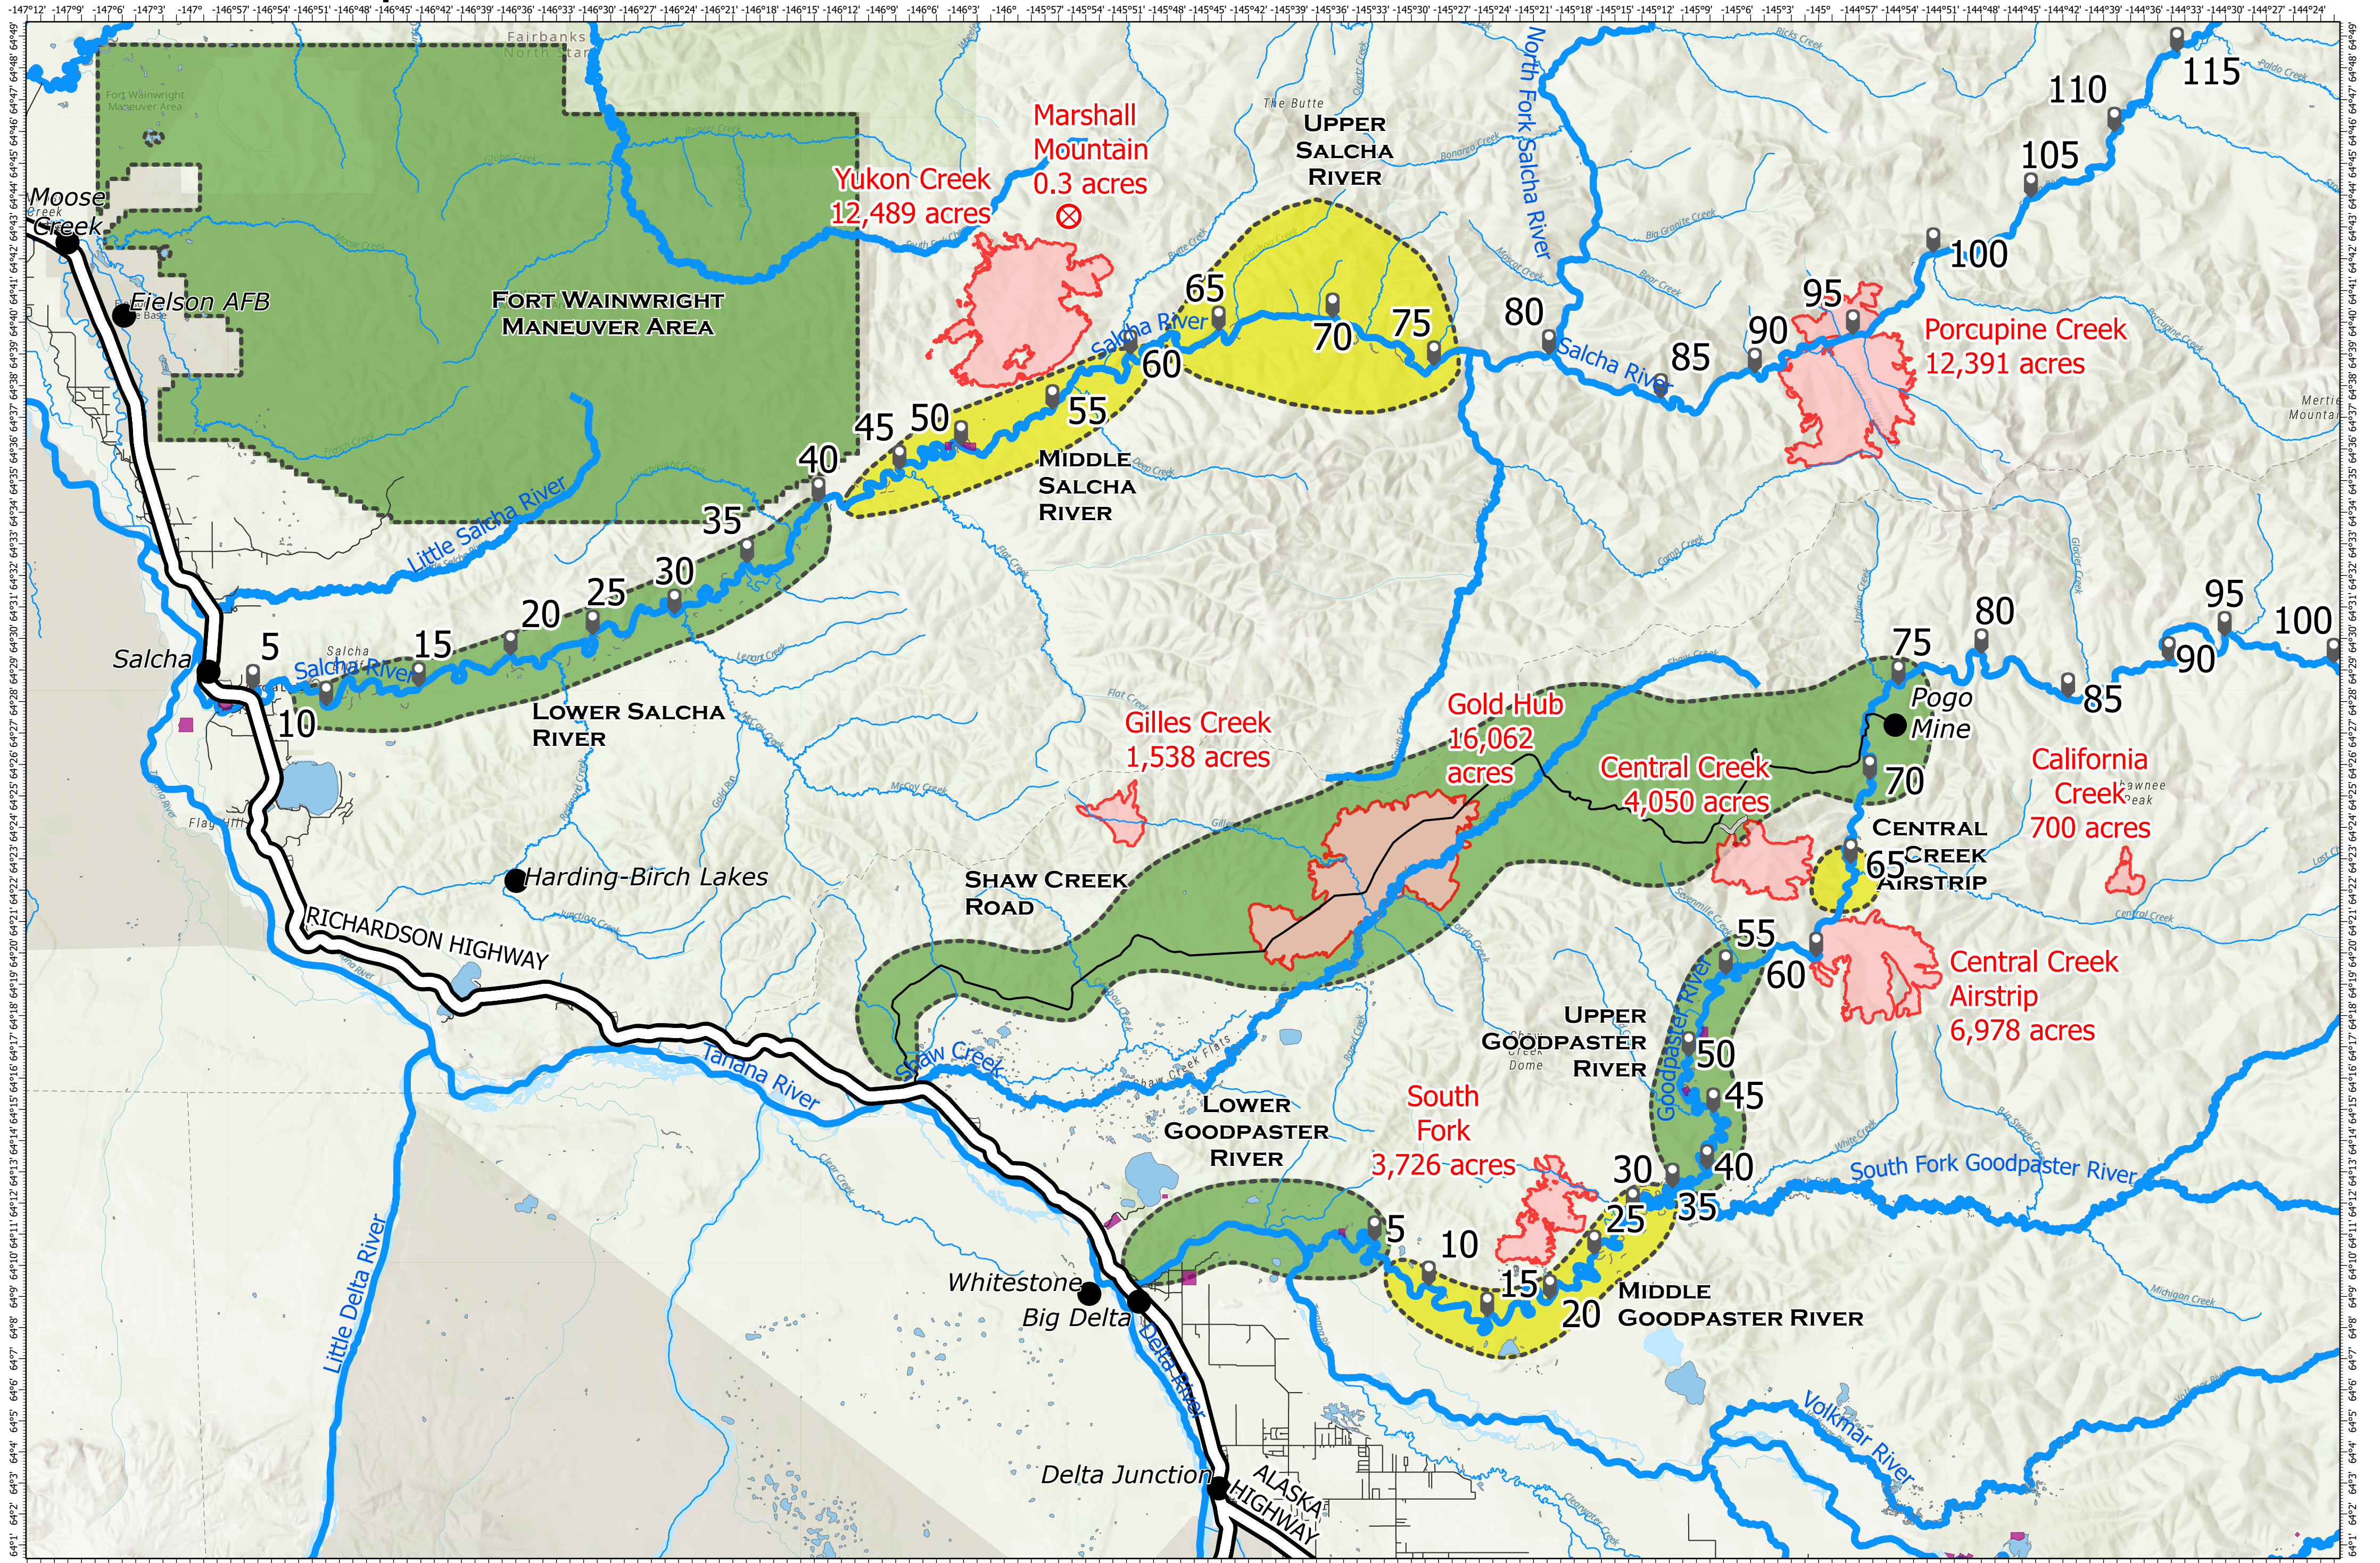

Middle Tanana Complex

7/14/2022

Middle Tanana Complex
AK-DAS-212894
 Total Acres in Complex 57,934 Acres
 as of 07/10/2022 1300 hrs

- | | | |
|--------------------------|-------------------------------|---------------------------|
| FNSB Evac Status | Wildfire Daily Fire Perimeter | Fires <20 Acres |
| CLEAR | Native Allotments | River Miles |
| READY - Prepare and Plan | Lakes | Main Transportation Route |
| SET - Prepare to Leave | Communities | Road Centerlines |
| GO - Leave Without Delay | | |

- | |
|---------------|
| Large Streams |
| Small streams |