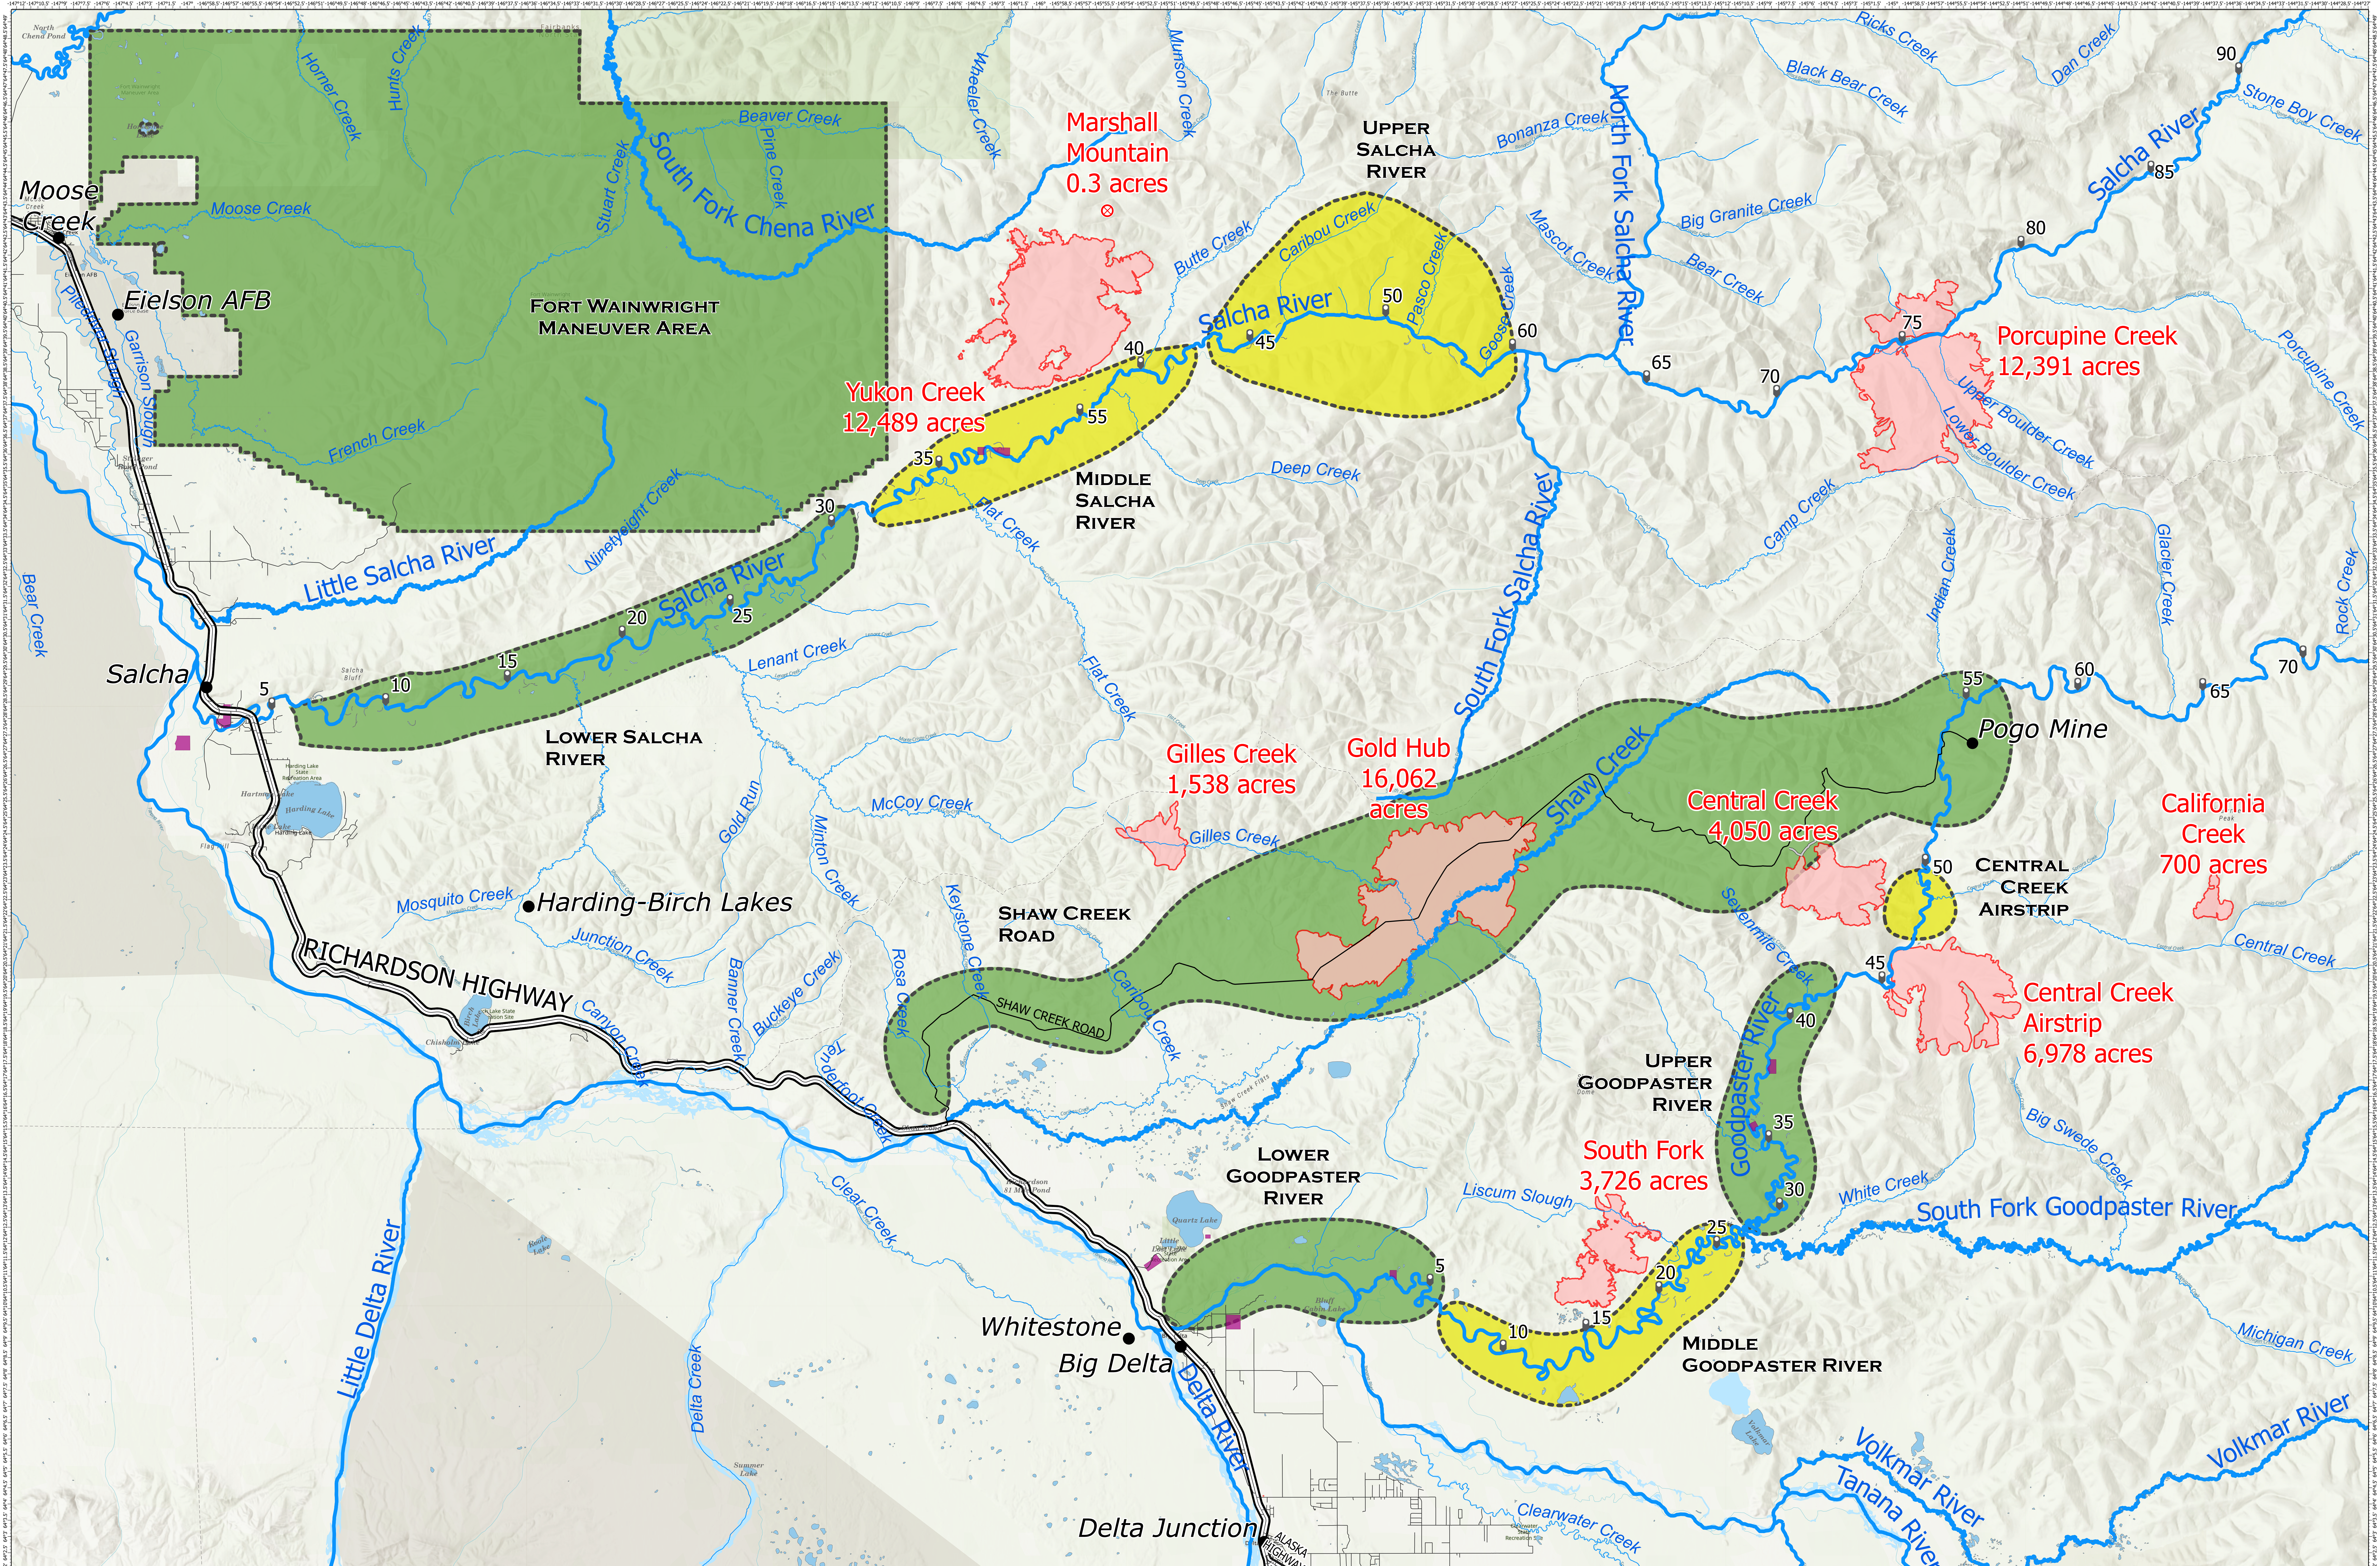

# Middle Tanana Complex

7/14/2022

## Middle Tanana Complex AK-DAS-212894

Total Acres in Complex: 57,934 Acres  
as of 07/10/2022 1300 hrs

- |                                                               |                                                                  |                                                                |                                                   |
|---------------------------------------------------------------|------------------------------------------------------------------|----------------------------------------------------------------|---------------------------------------------------|
| <span style="color: blue;">■</span> FNSB Evac Status          | <span style="color: red;">■</span> Wildfire Daily Fire Perimeter | <span style="color: black;">●</span> Communities               | <span style="color: blue;">—</span> Large Streams |
| <span style="color: blue;">■</span> CLEAR                     | <span style="color: red;">■</span> Native Allotments             | <span style="color: black;">○</span> River Miles               | <span style="color: blue;">—</span> Small streams |
| <span style="color: green;">■</span> READY - Prepare and Plan | <span style="color: red;">○</span> Lakes                         | <span style="color: black;">—</span> Main Transportation Route |                                                   |
| <span style="color: yellow;">■</span> SET - Prepare to Leave  | <span style="color: red;">○</span> Fires <20 Acres               | <span style="color: black;">—</span> Road Centerlines          |                                                   |
| <span style="color: red;">■</span> GO - Leave Without Delay   |                                                                  |                                                                |                                                   |