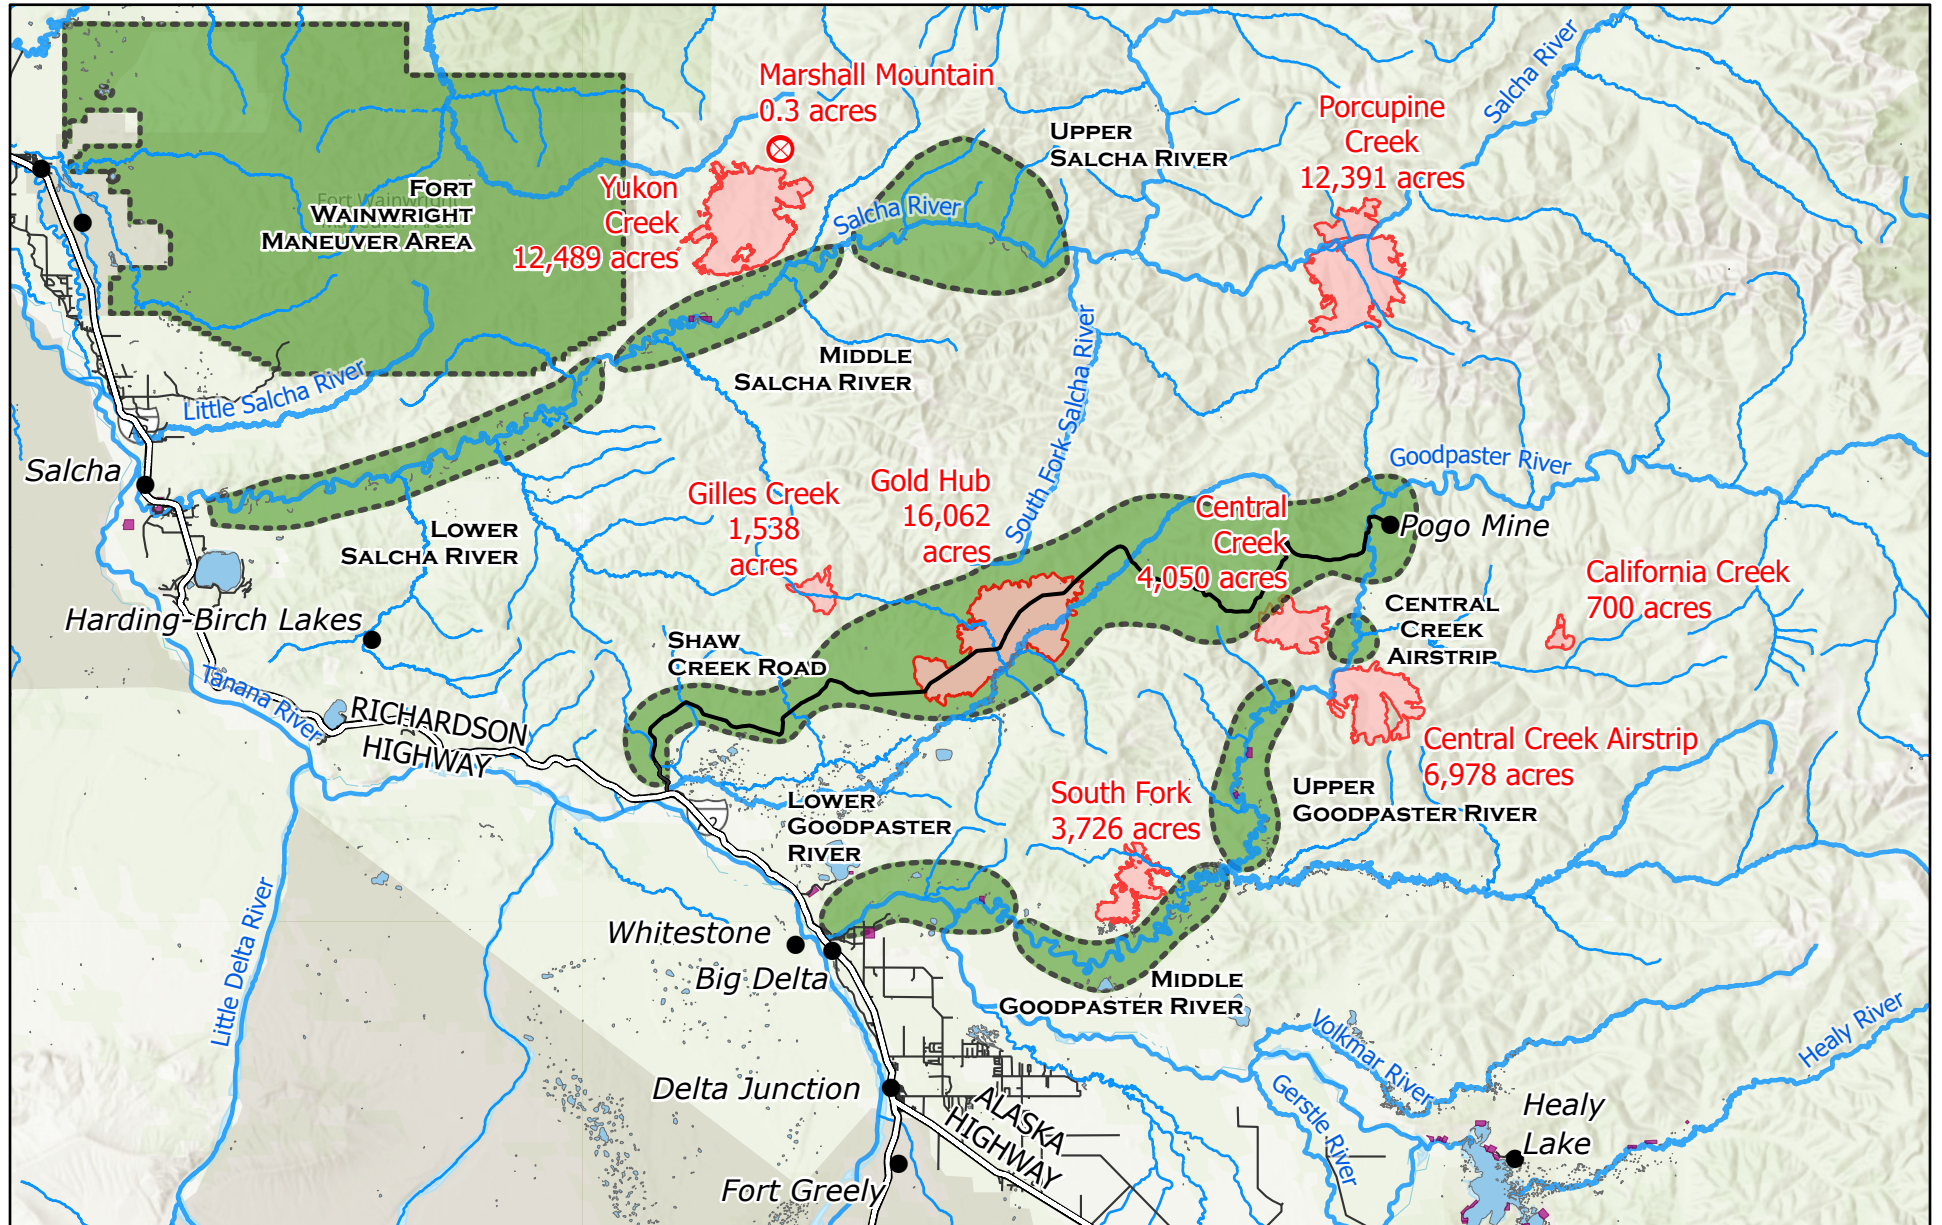

Middle Tanana Complex

7/15/2022

Middle Tanana Complex AK-DAS-212894

Total Acres in Complex: 57,993 Acres
as of 07/15/2022 0100 hrs

- | | | |
|--------------------------|-------------------------|------------------|
| Evacuation Status | Wildfire Fire Perimeter | Communities |
| CLEAR | Lakes | Road Centerlines |
| READY - Prepare and Plan | Native Allotments | Streams |
| SET - Prepare to Leave | Fires <20 Acres | |
| GO - Leave Without Delay | | |