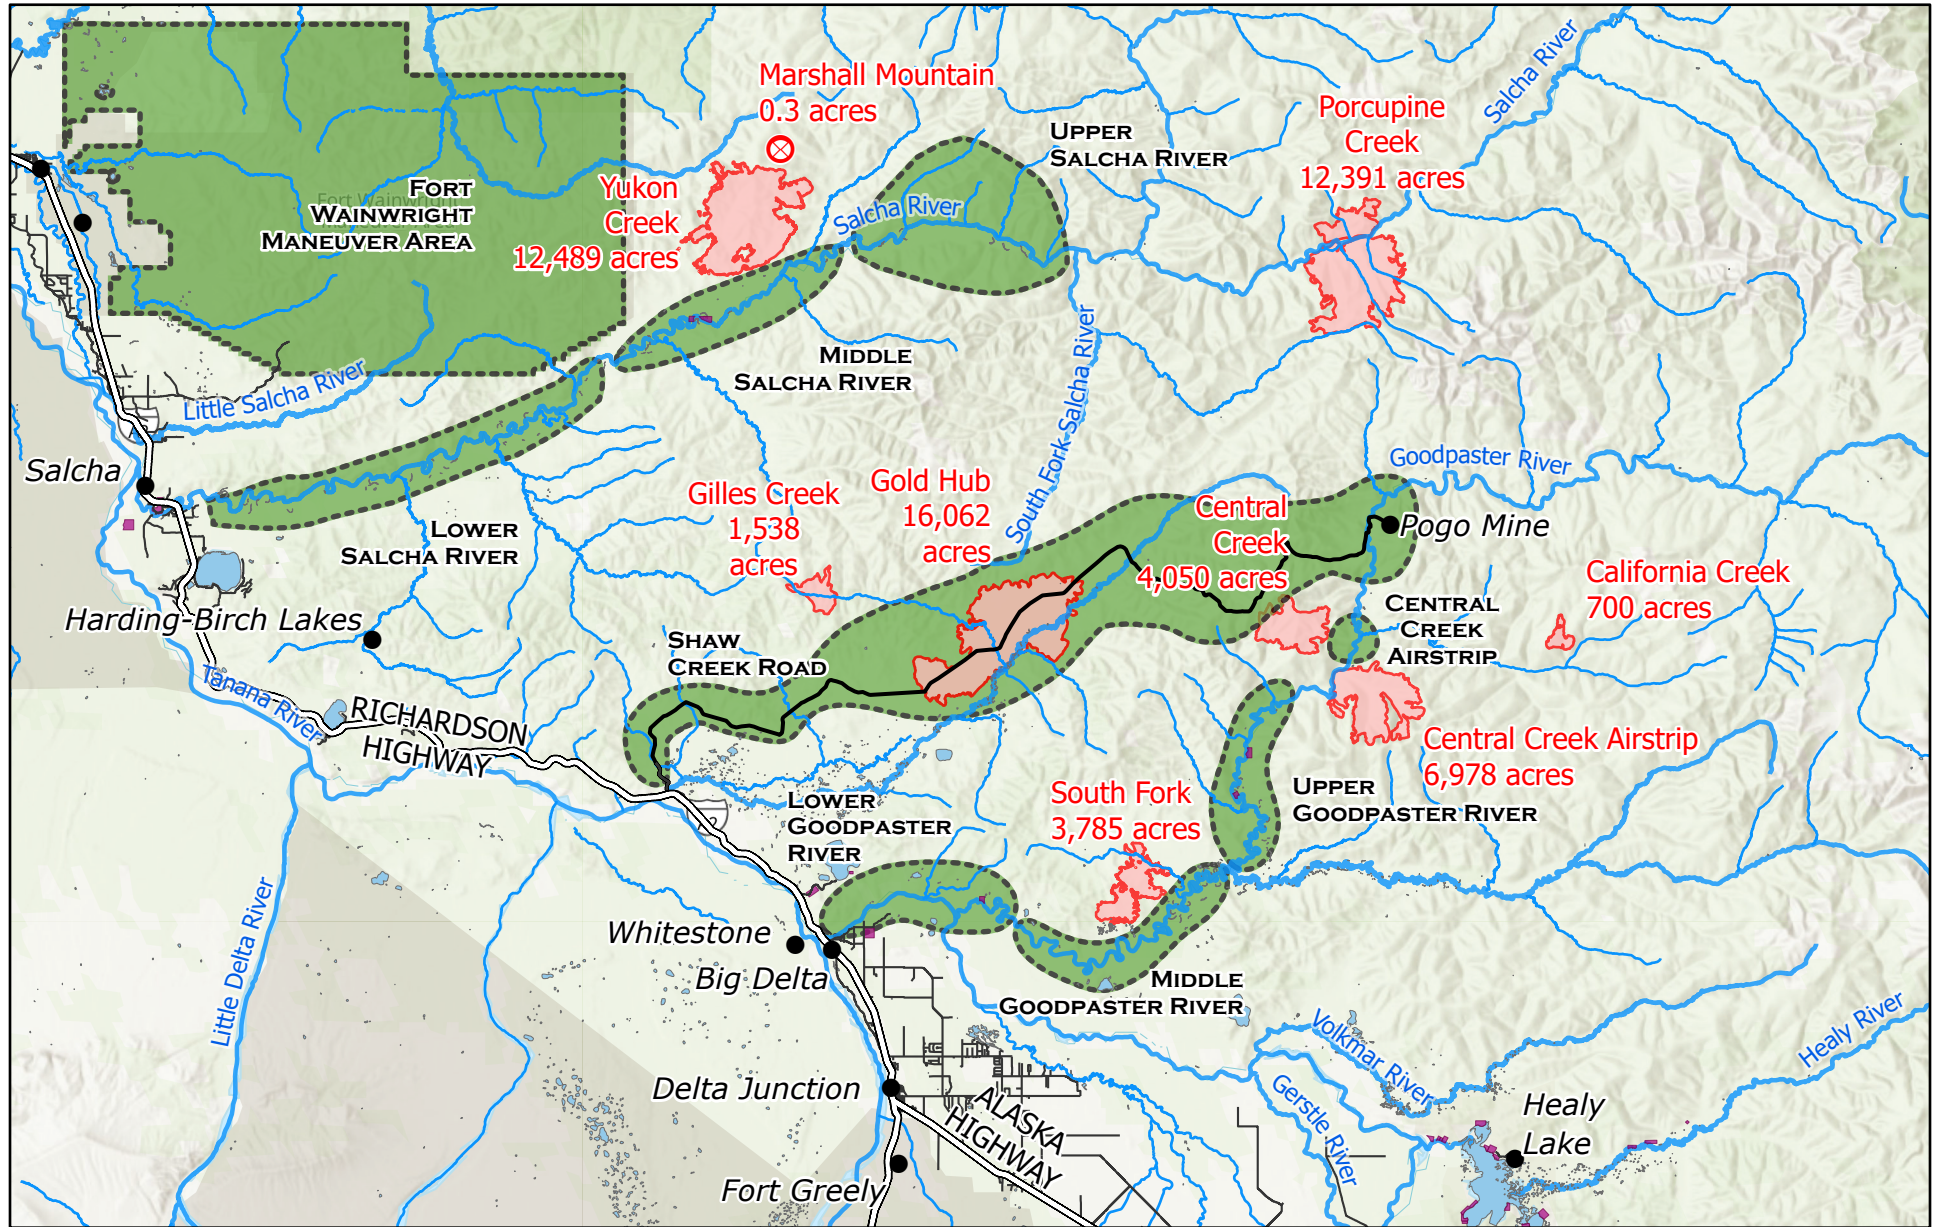

Middle Tanana Complex

7/15/2022

Middle Tanana Complex

AK-DAS-212894

Total Acres in Complex: 57,993 Acres
as of 07/15/2022 0100 hrs

- | | | |
|--------------------------|-------------------------|------------------|
| Evacuation Status | Wildfire Fire Perimeter | Communities |
| CLEAR | Lakes | Road Centerlines |
| READY - Prepare and Plan | Native Allotments | Streams |
| SET - Prepare to Leave | Fires <20 Acres | |
| GO - Leave Without Delay | | |