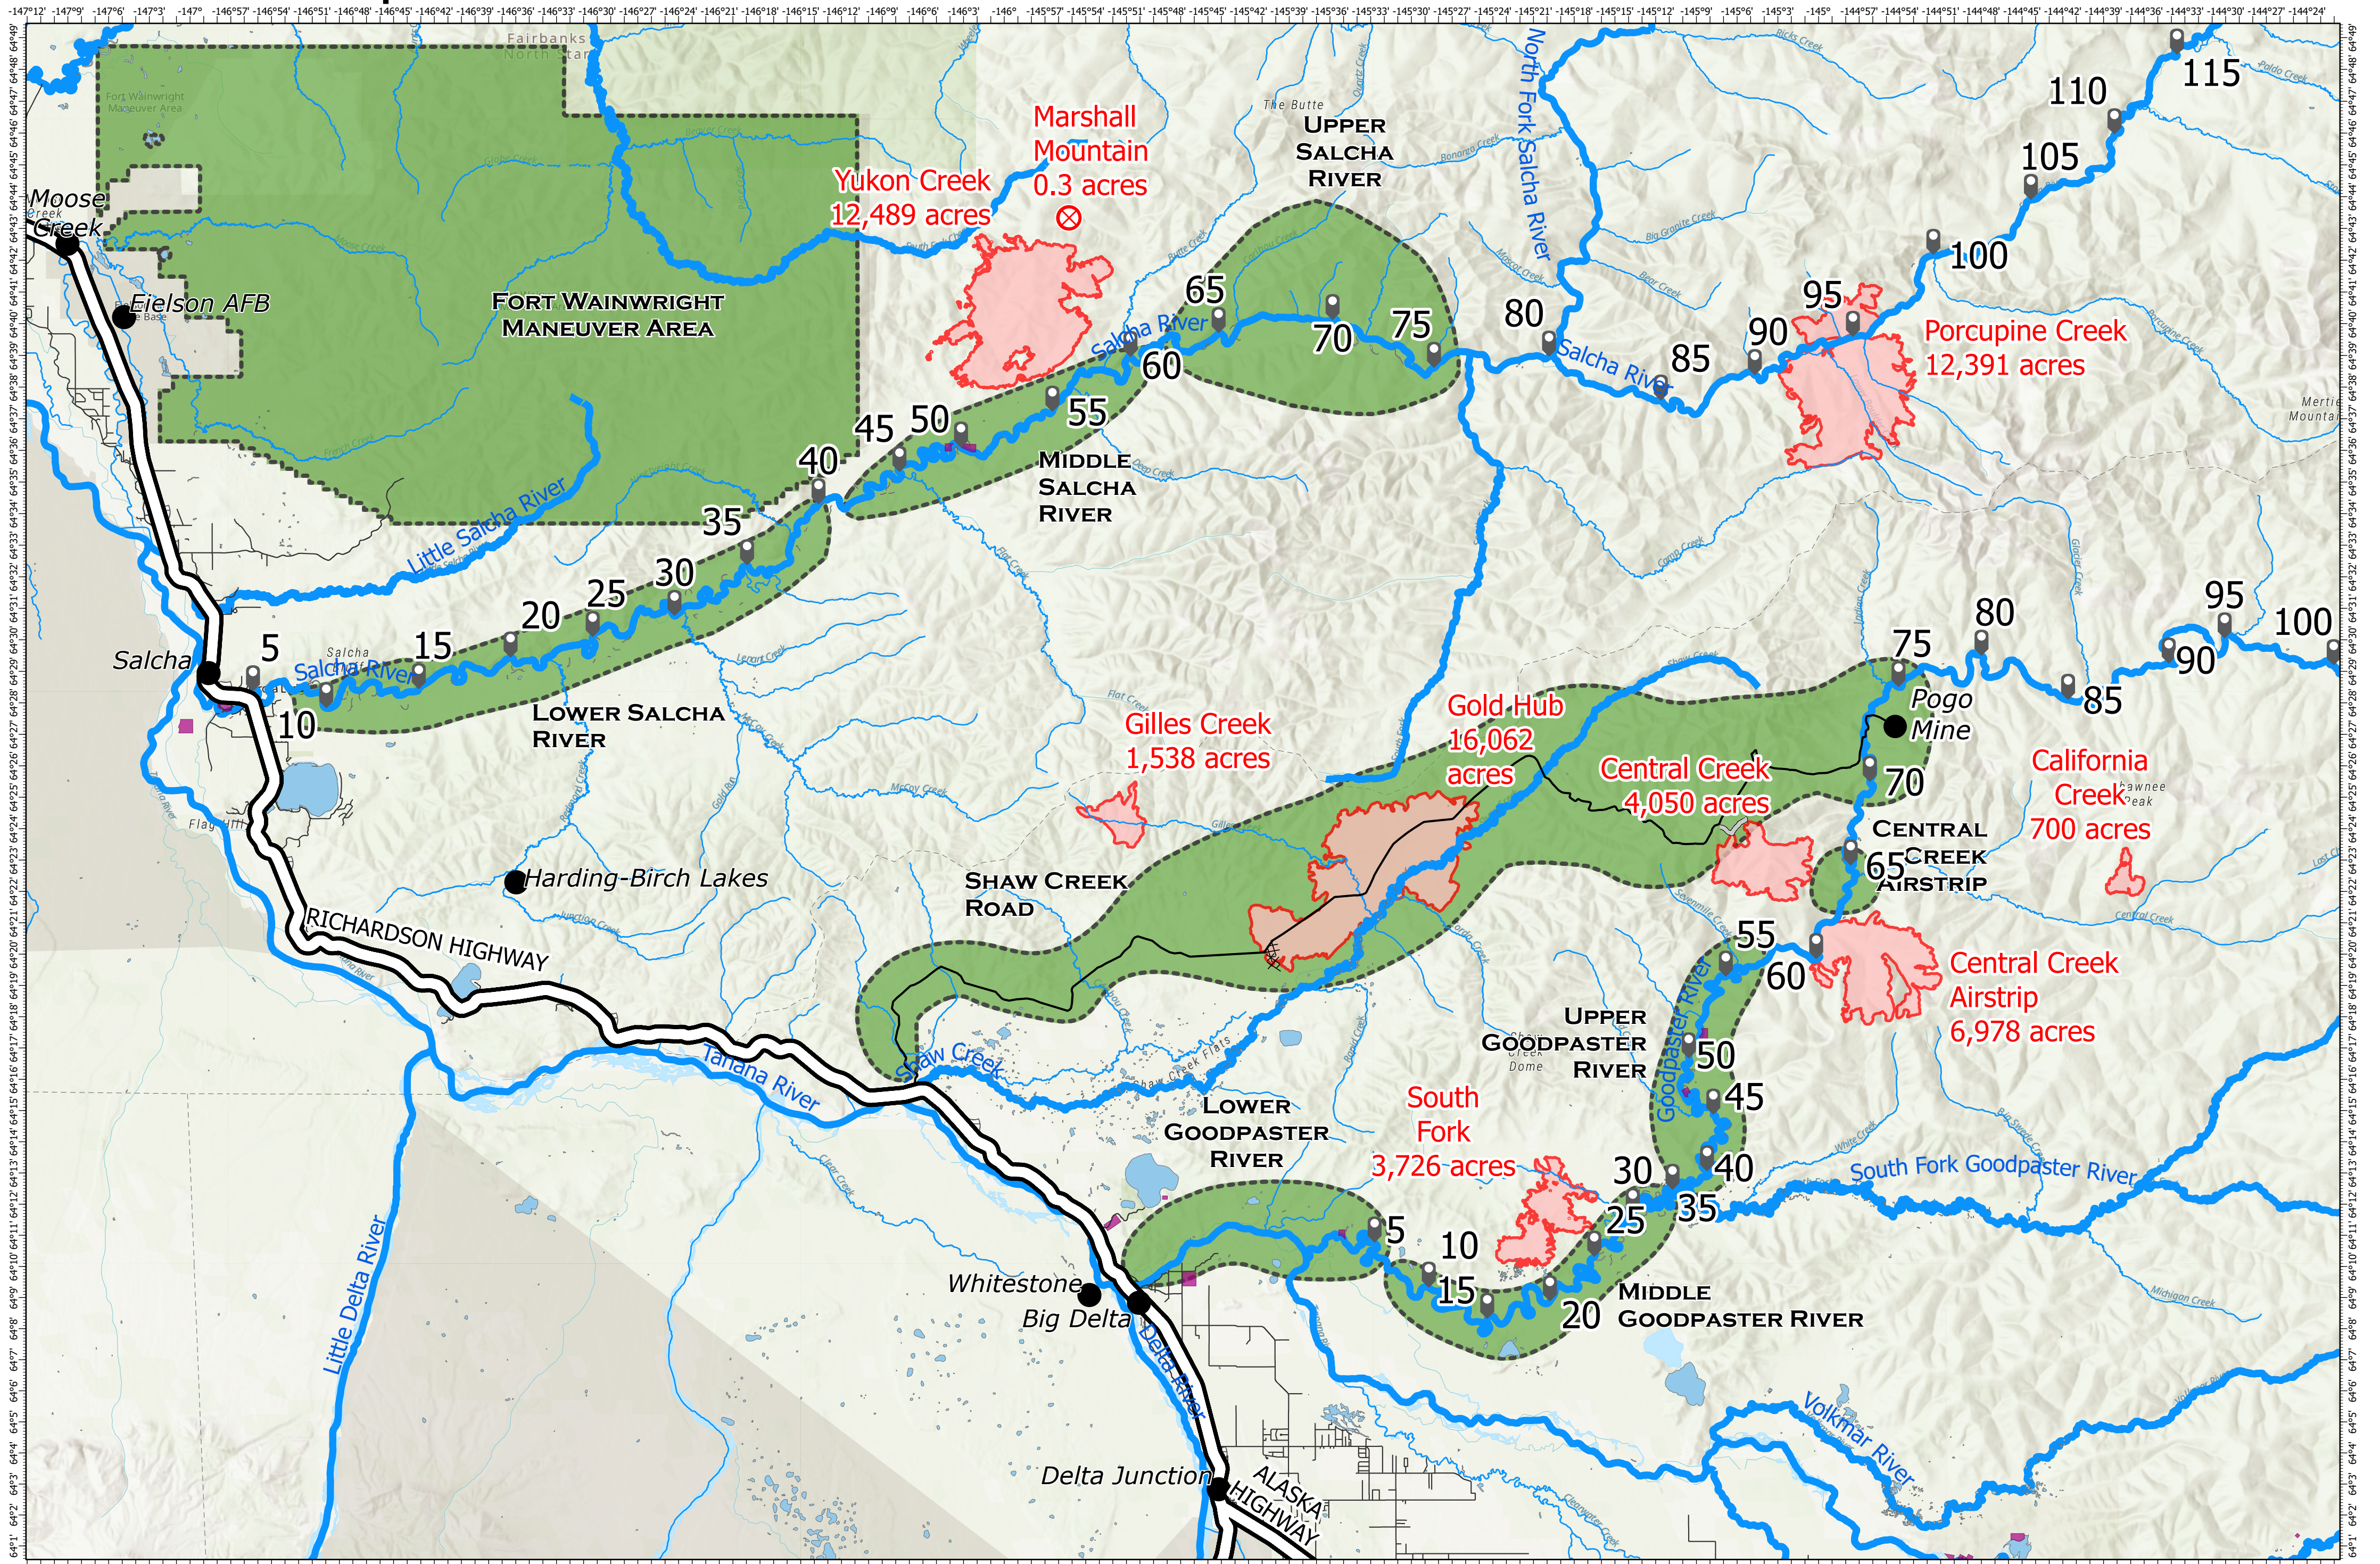

Middle Tanana Complex

7/15/2022

Middle Tanana Complex
AK-DAS-212894
 Total Acres in Complex 57,993 Acres
 as of 07/15/2022 0100 hrs

- | | | |
|--------------------------|-------------------------------|---------------------------|
| Evacuation Status | Wildfire Daily Fire Perimeter | Fires <20 Acres |
| CLEAR | Native Allotments | River Miles |
| READY - Prepare and Plan | Lakes | Main Transportation Route |
| SET - Prepare to Leave | Communities | Road Centerlines |
| GO - Leave Without Delay | | |

- | |
|---------------|
| Large Streams |
| Small streams |