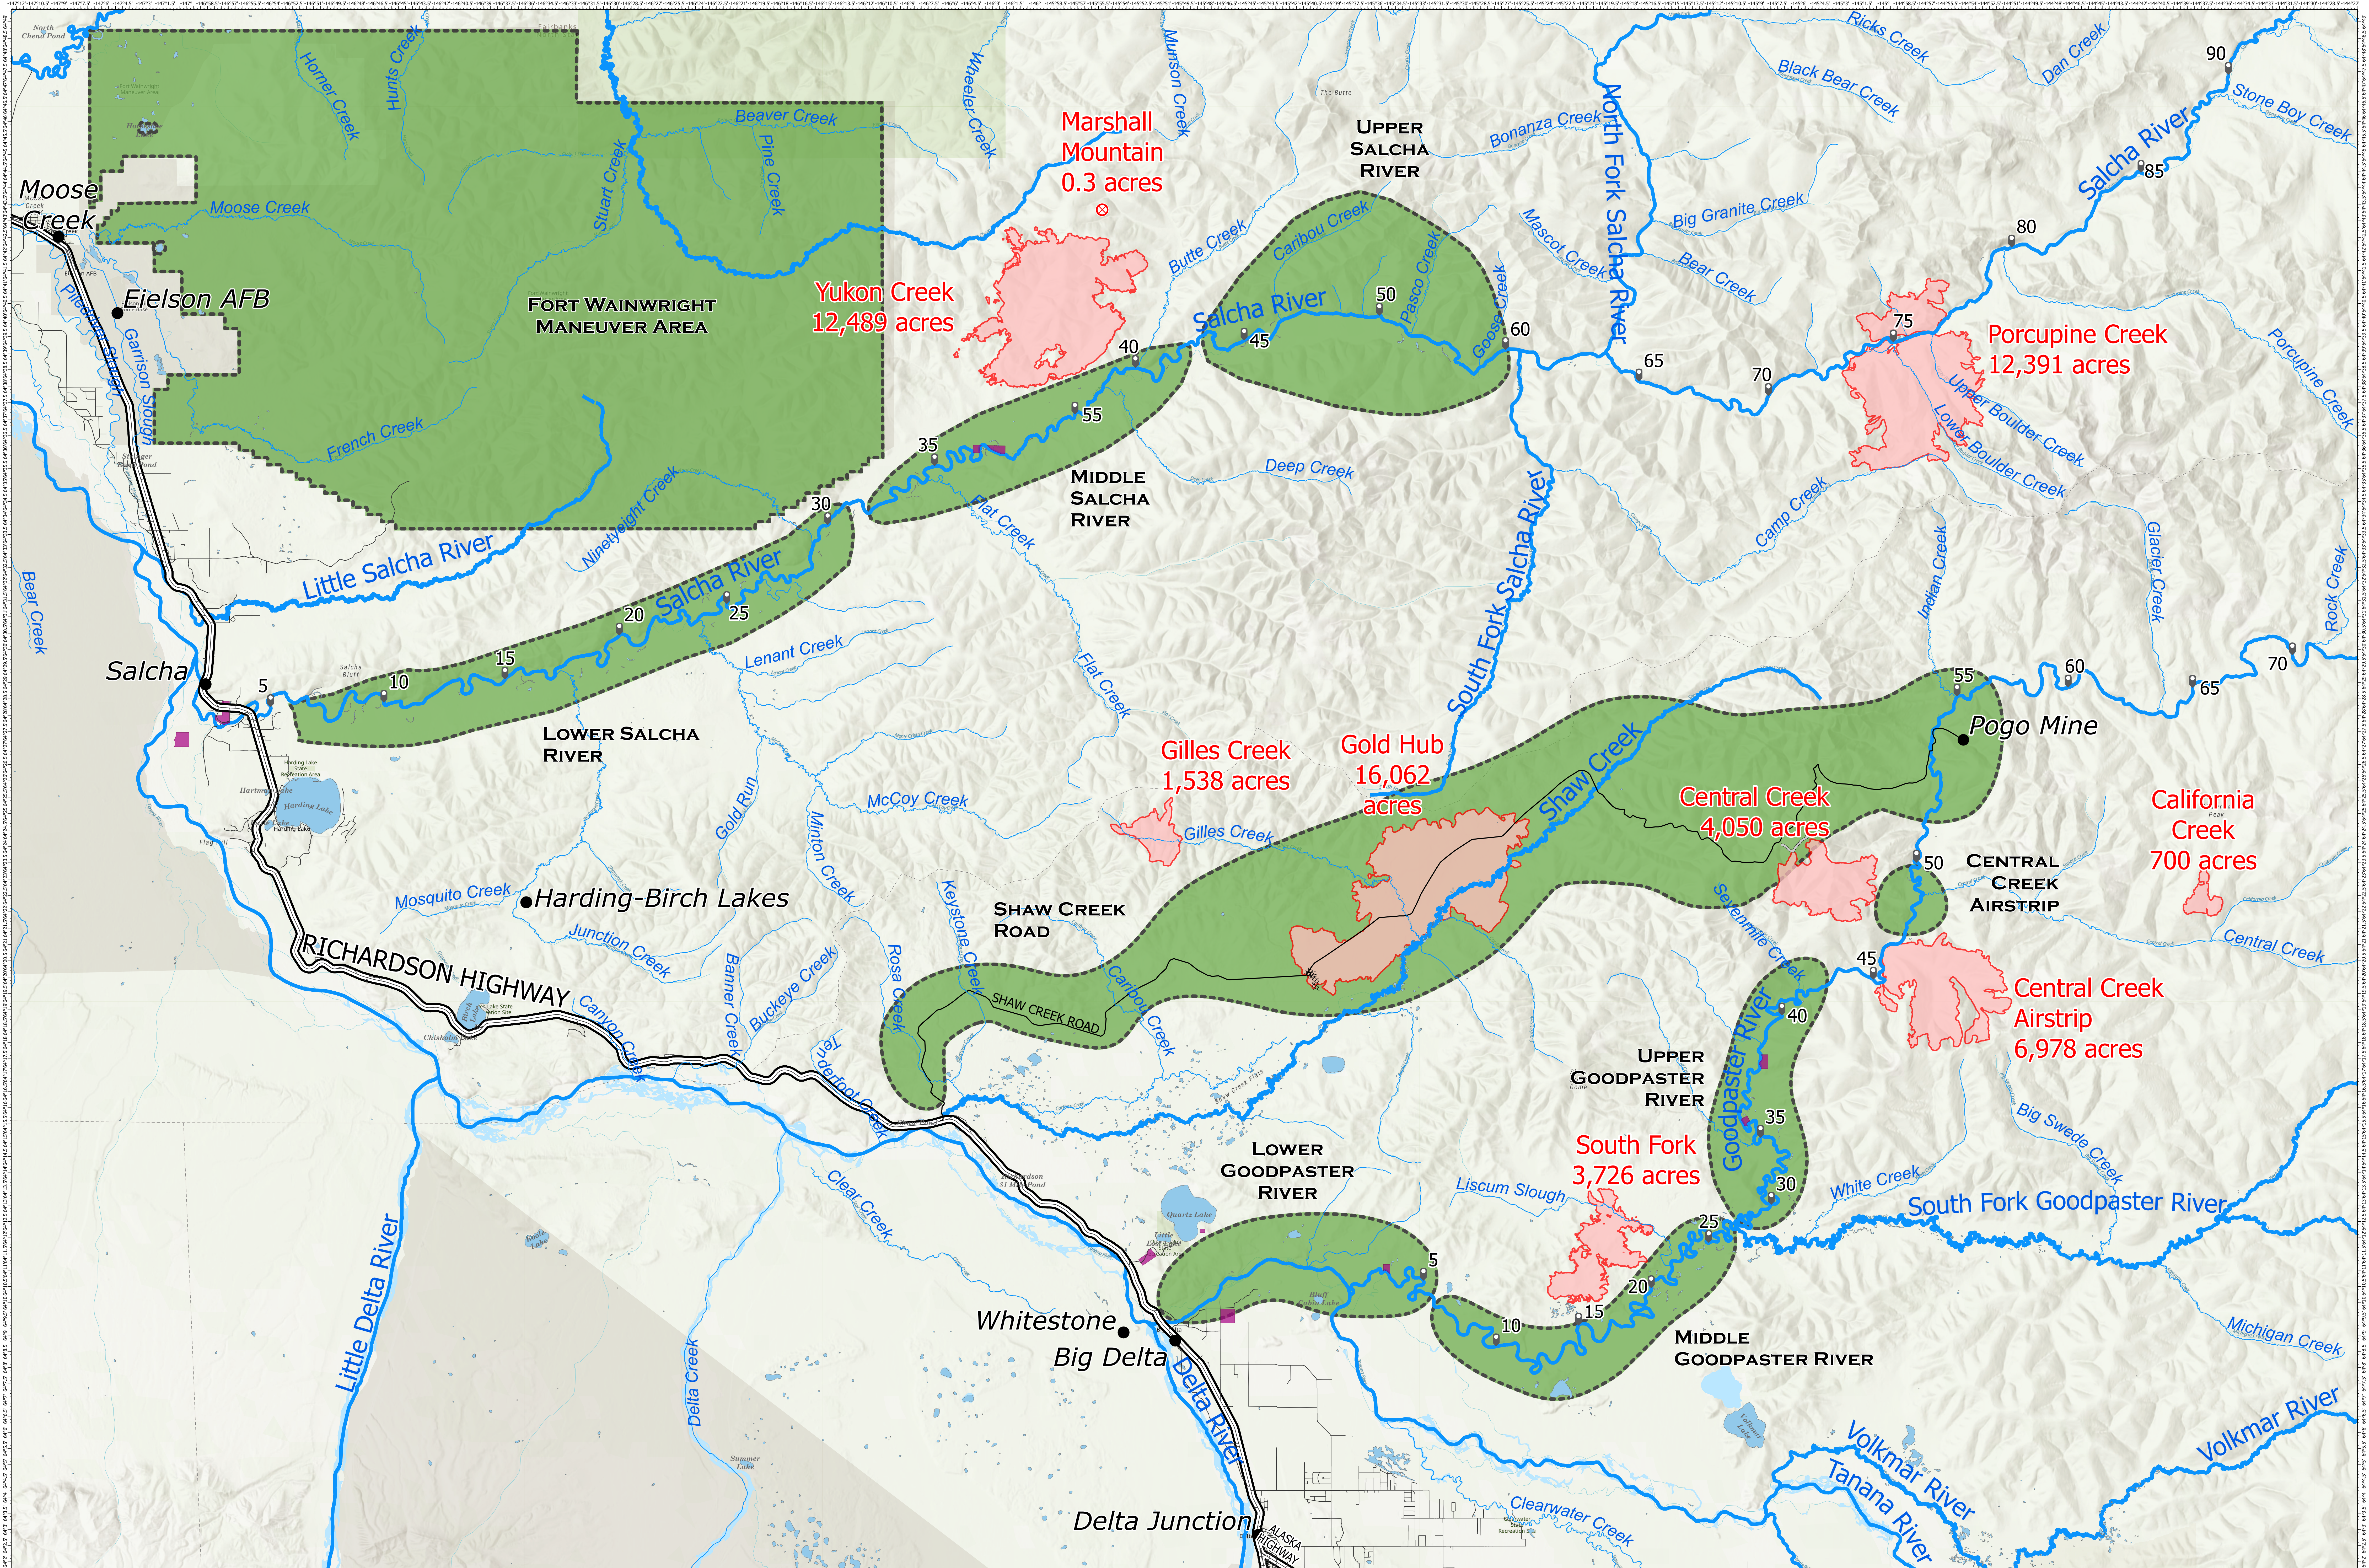

# Middle Tanana Complex

7/15/2022

## Middle Tanana Complex AK-DAS-212894

Total Acres in Complex: 57,993 Acres  
as of 07/15/2022 0100 hrs

- |                          |                               |                           |               |
|--------------------------|-------------------------------|---------------------------|---------------|
| Evacuation Zone          | Wildfire Daily Fire Perimeter | Communities               | Large Streams |
| CLEAR                    | Native Allotments             | River Miles               | Small streams |
| READY - Prepare and Plan | Lakes                         | Main Transportation Route |               |
| SET - Prepare to Leave   | Fires <20 Acres               | Road Centerlines          |               |
| GO - Leave Without Delay |                               |                           |               |