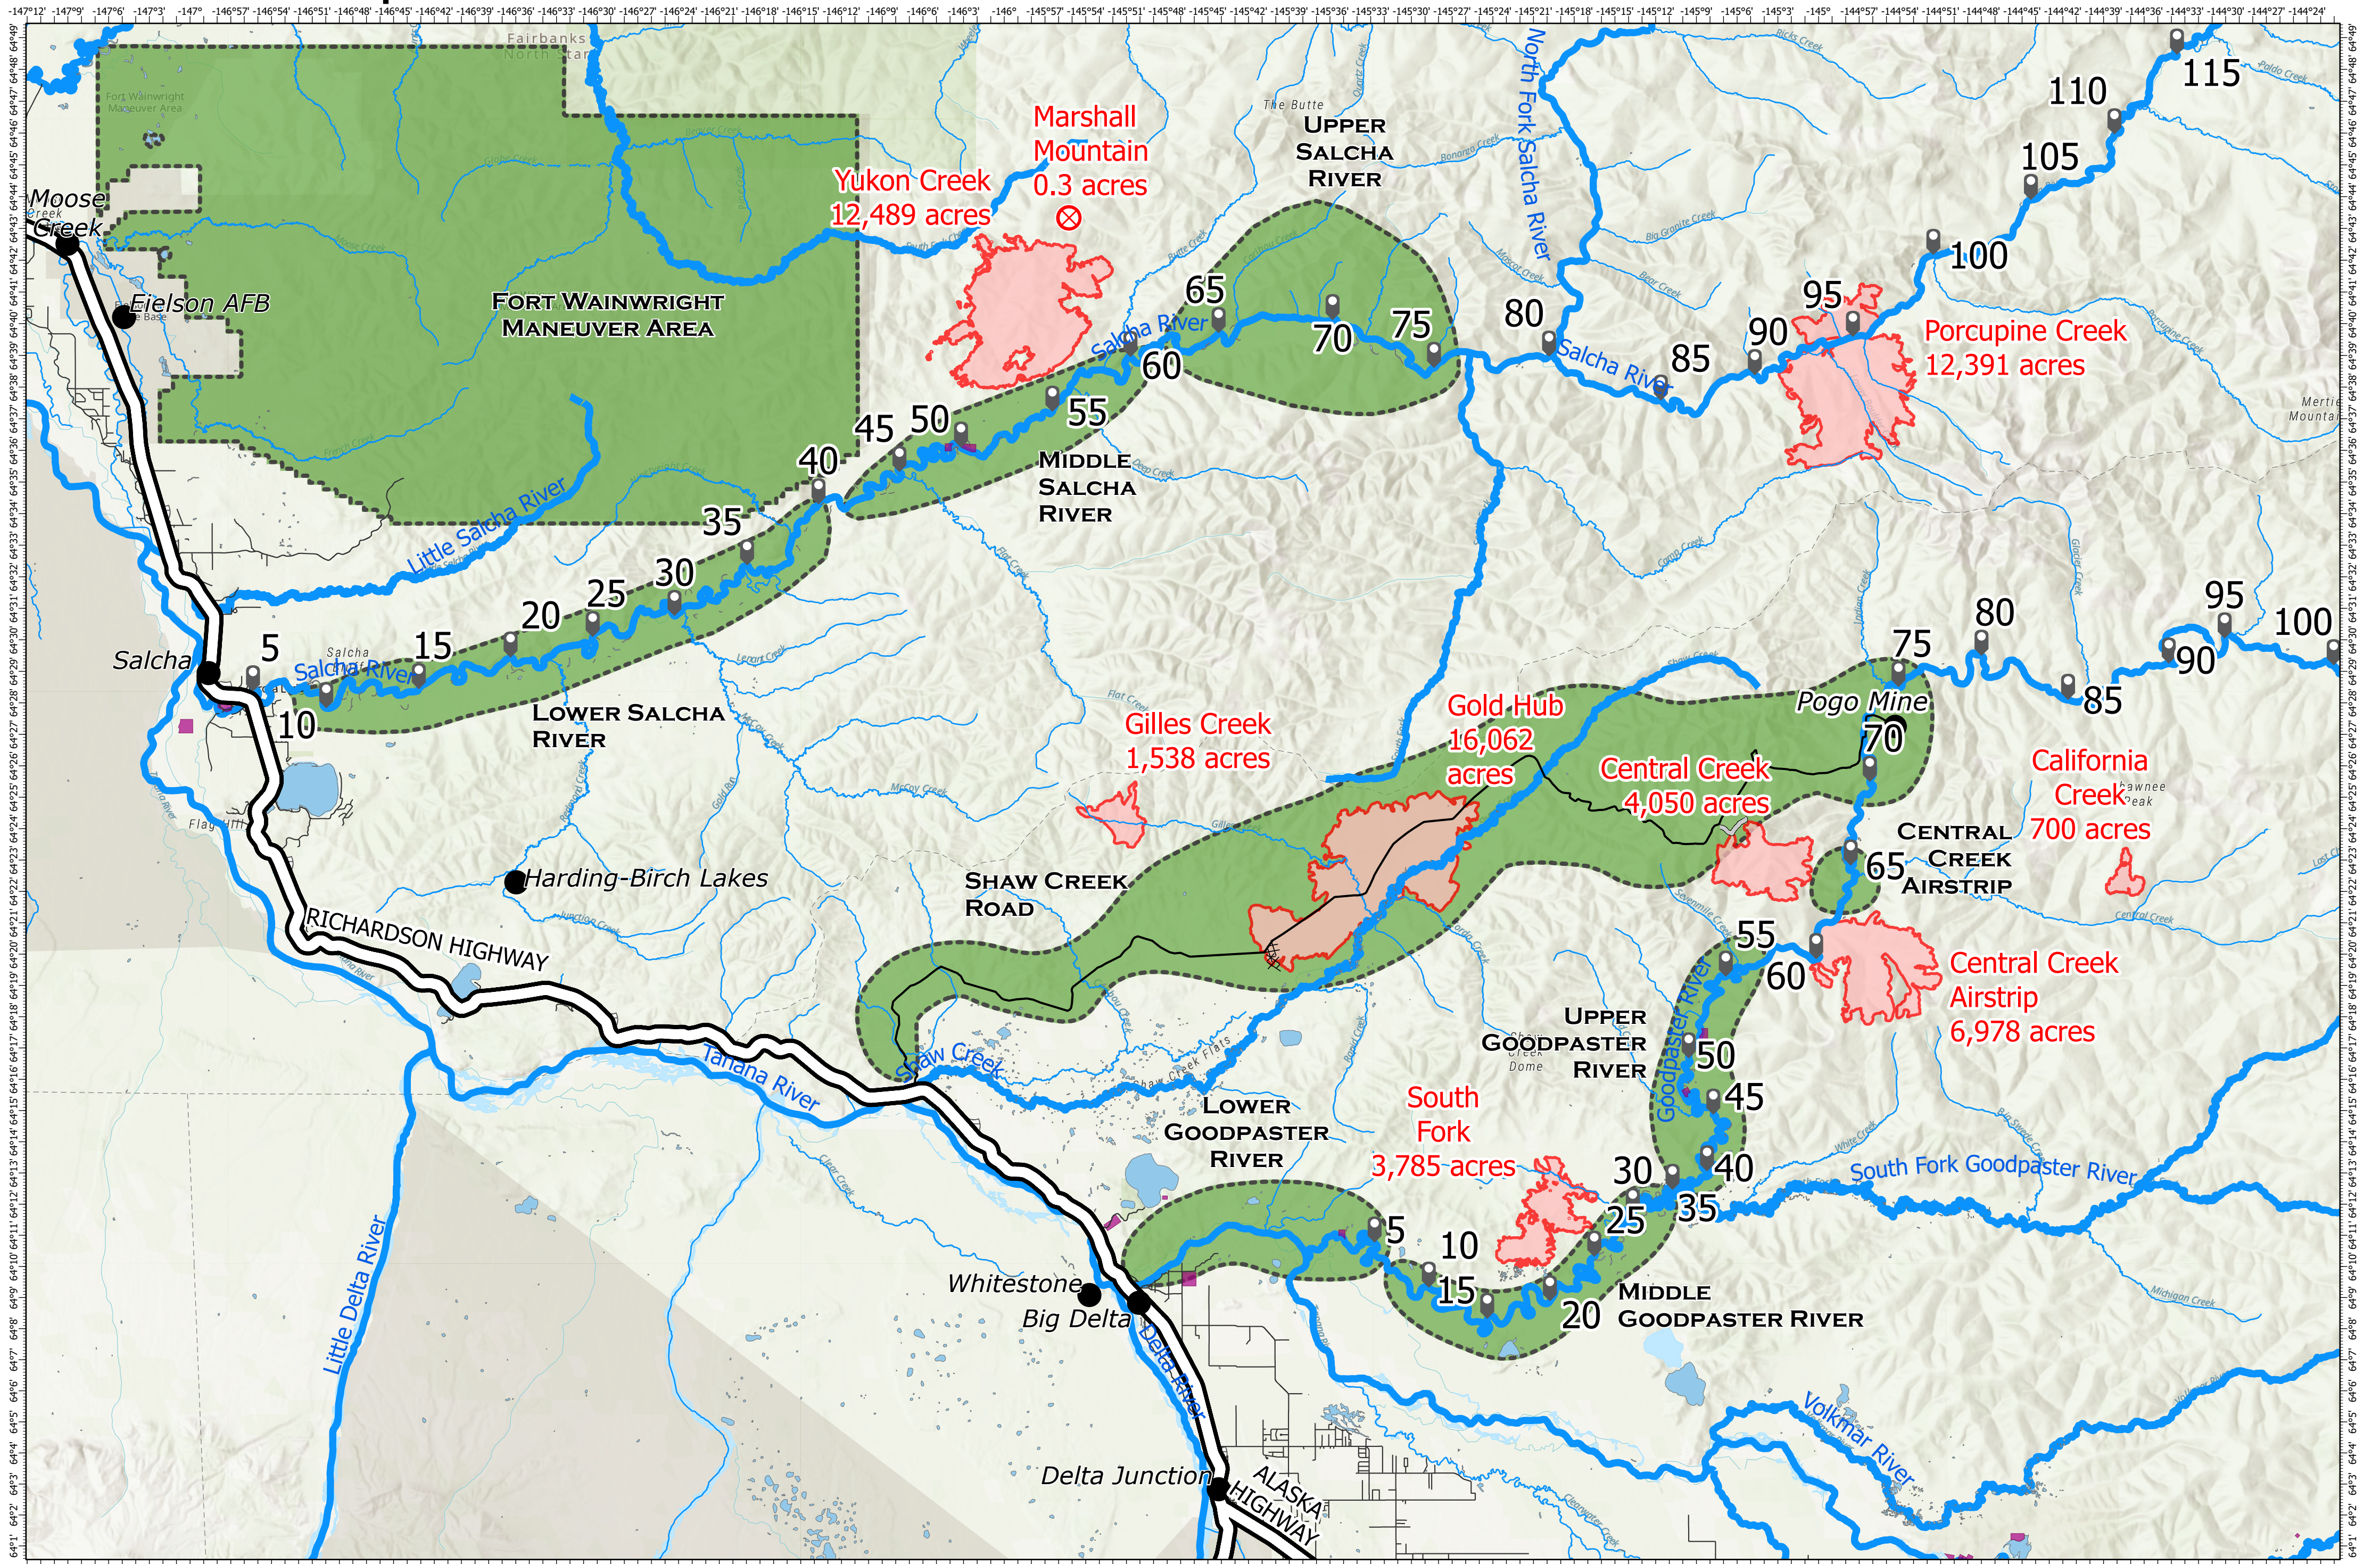

Middle Tanana Complex

7/16/2022

Middle Tanana Complex
AK-DAS-212894
 Total Acres in Complex 57,993 Acres
 as of 07/15/2022 0100 hrs

- | | | | |
|--------------------------|-------------------------------|---------------------------|---------------|
| Evacuation Status | Wildfire Daily Fire Perimeter | Fires <20 Acres | Large Streams |
| CLEAR | Native Allotments | River Miles | Small streams |
| READY - Prepare and Plan | Lakes | Main Transportation Route | |
| SET - Prepare to Leave | Communities | Road Centerlines | |
| GO - Leave Without Delay | | | |