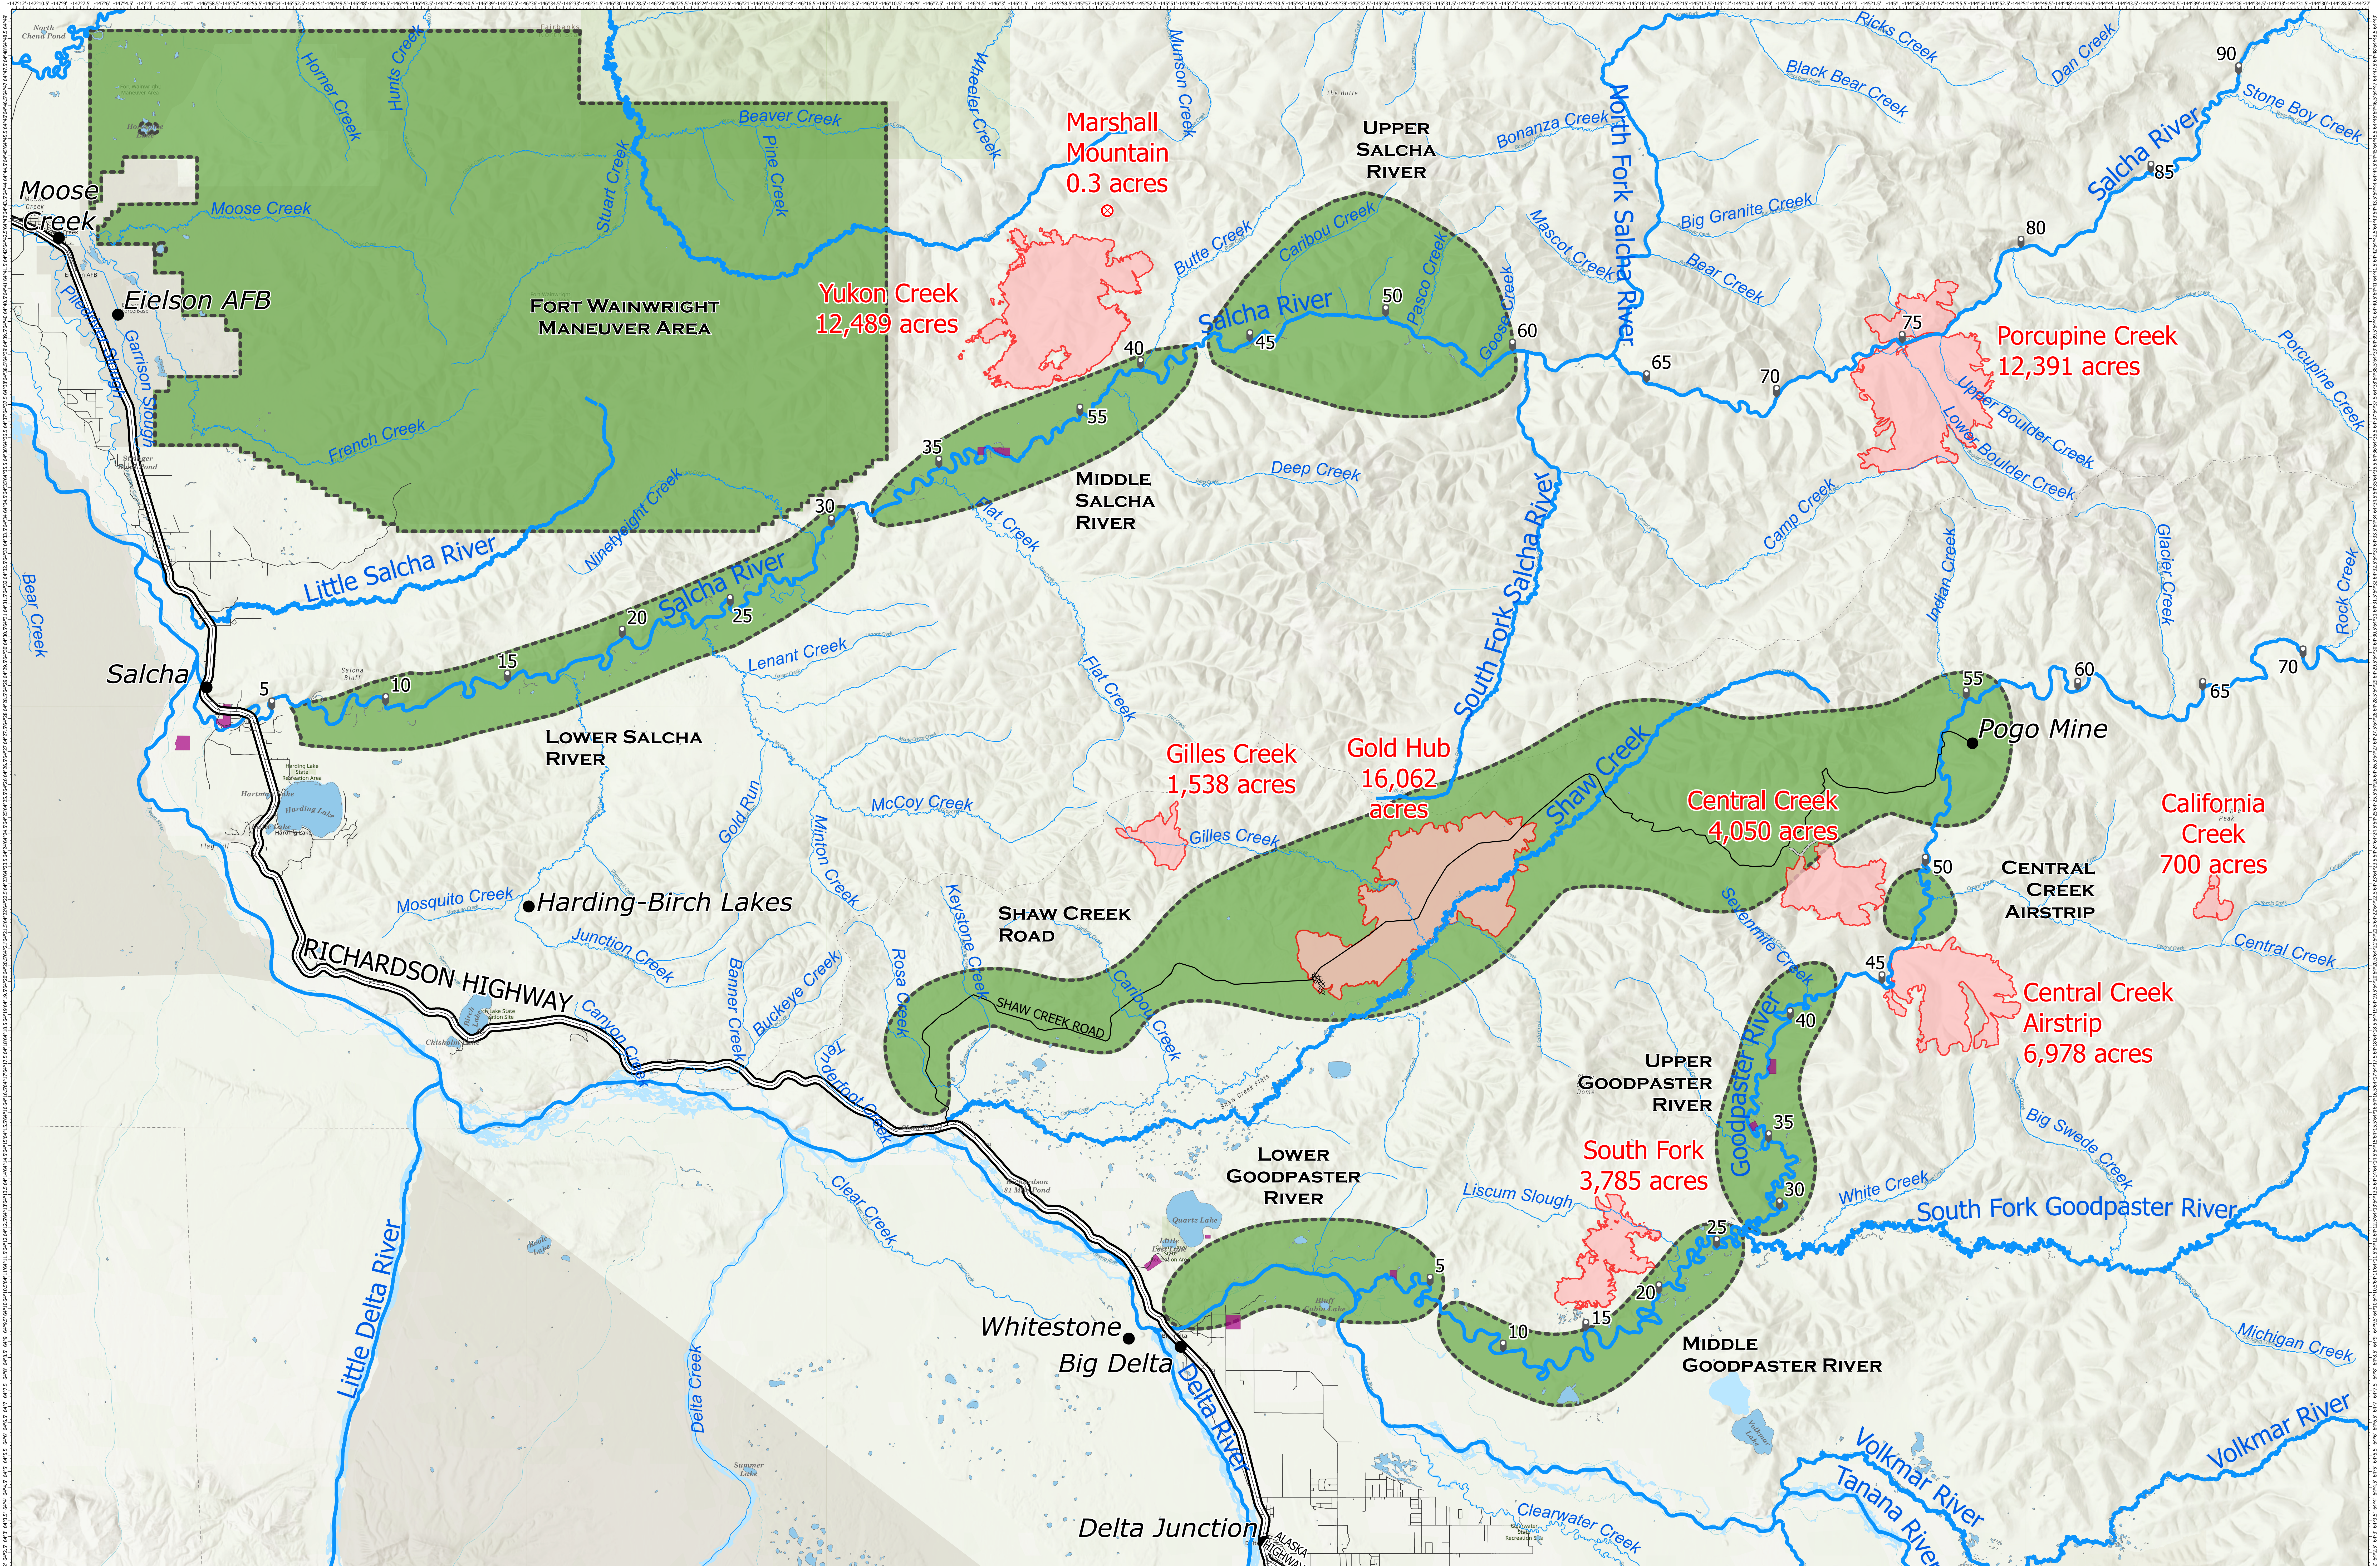

Middle Tanana Complex

7/16/2022

Middle Tanana Complex AK-DAS-212894

Total Acres in Complex: 57,993 Acres
as of 07/15/2022 0100 hrs

- | | | | |
|--------------------------|-------------------------------|---------------------------|---------------|
| Evacuation Zone | Wildfire Daily Fire Perimeter | Communities | Large Streams |
| CLEAR | Native Allotments | River Miles | Small streams |
| READY - Prepare and Plan | Lakes | Main Transportation Route | |
| SET - Prepare to Leave | Fires <20 Acres | Road Centerlines | |
| GO - Leave Without Delay | | | |