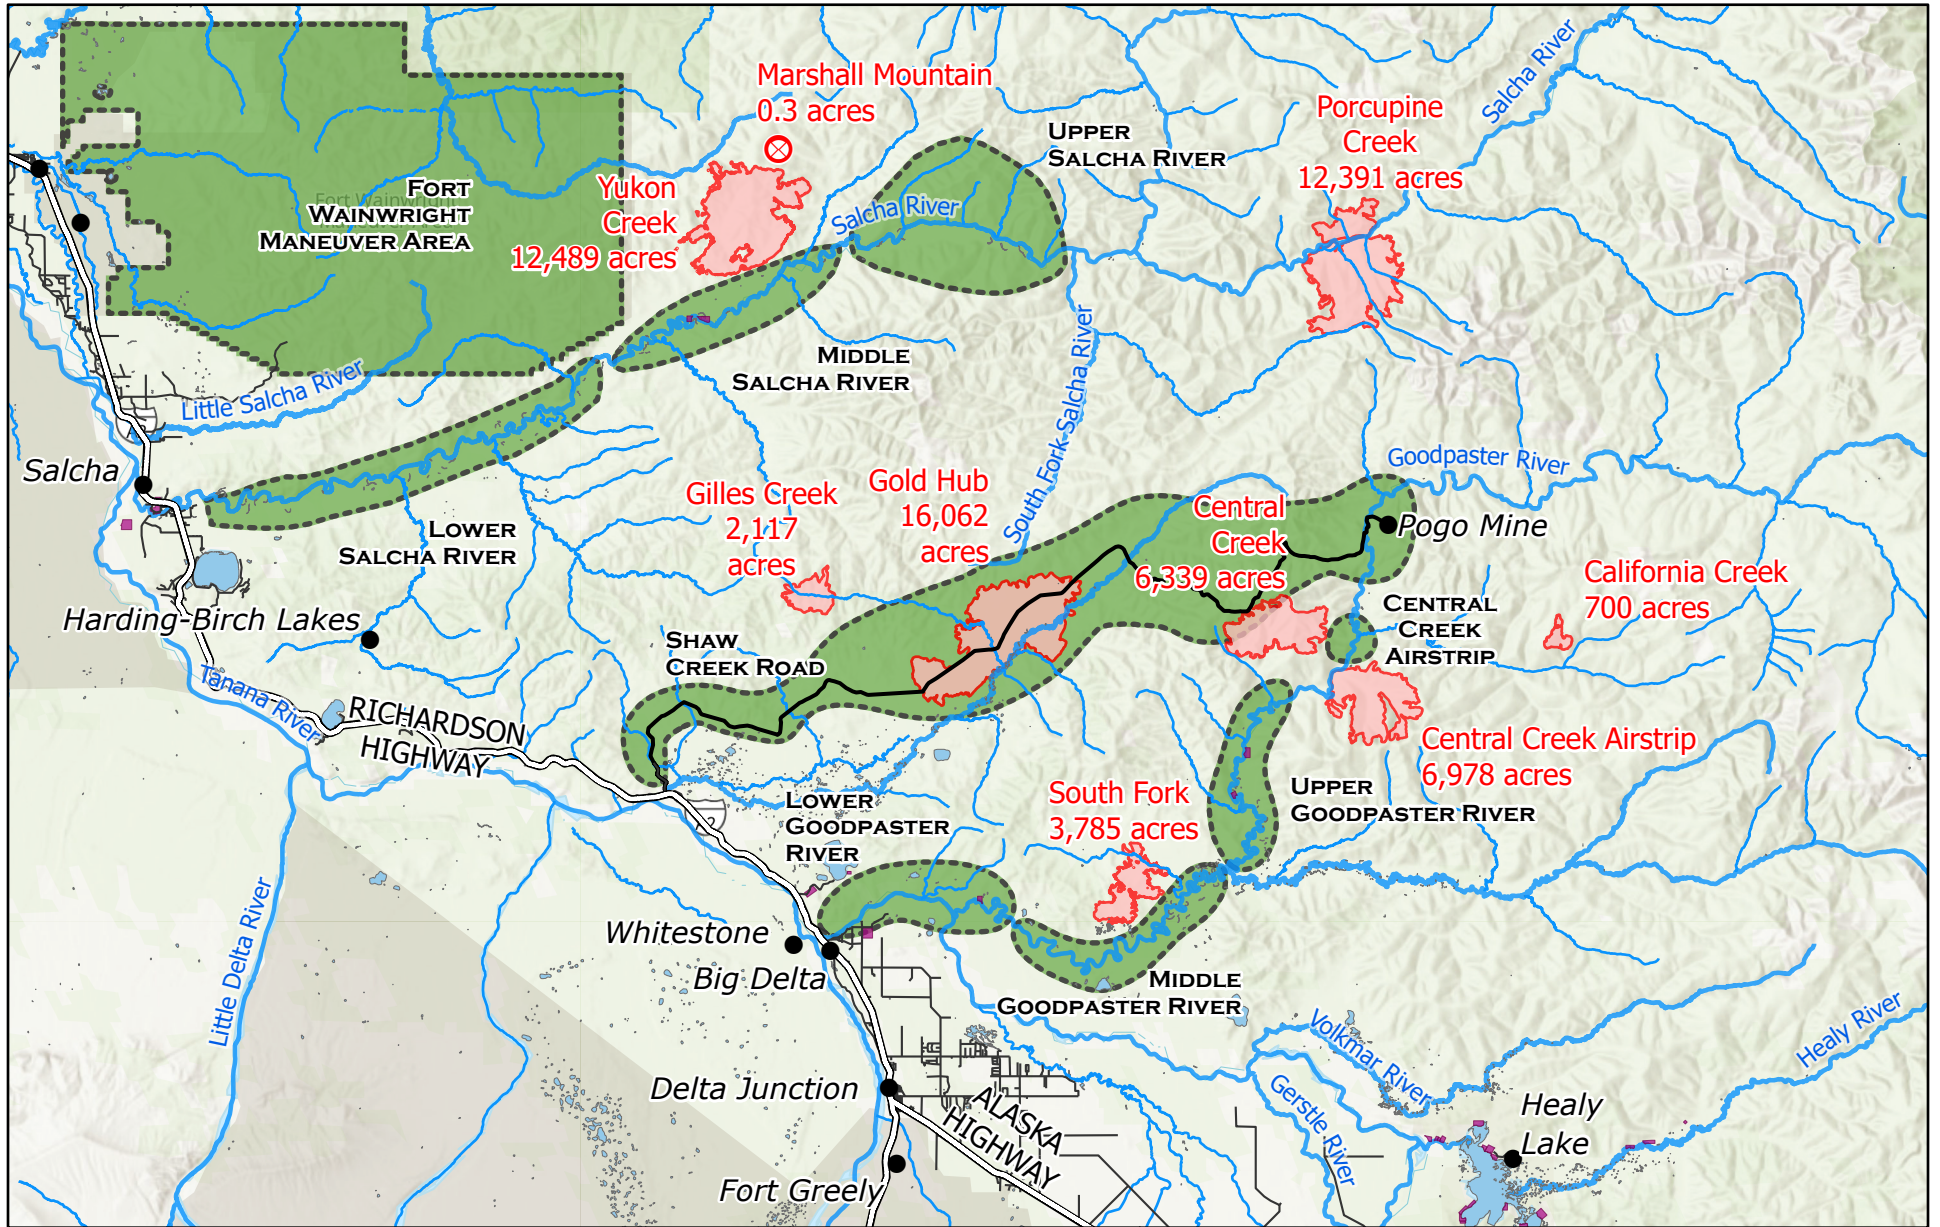

Middle Tanana Complex

7/17/2022

Middle Tanana Complex AK-DAS-212894

Total Acres in Complex: 60,861 Acres
as of 07/15/2022 1317 hrs

- | | | |
|--------------------------|-------------------------|------------------|
| Evacuation Status | Wildfire Fire Perimeter | Communities |
| CLEAR | Lakes | Road Centerlines |
| READY - Prepare and Plan | Native Allotments | Streams |
| SET - Prepare to Leave | Fires <20 Acres | |
| GO - Leave Without Delay | | |