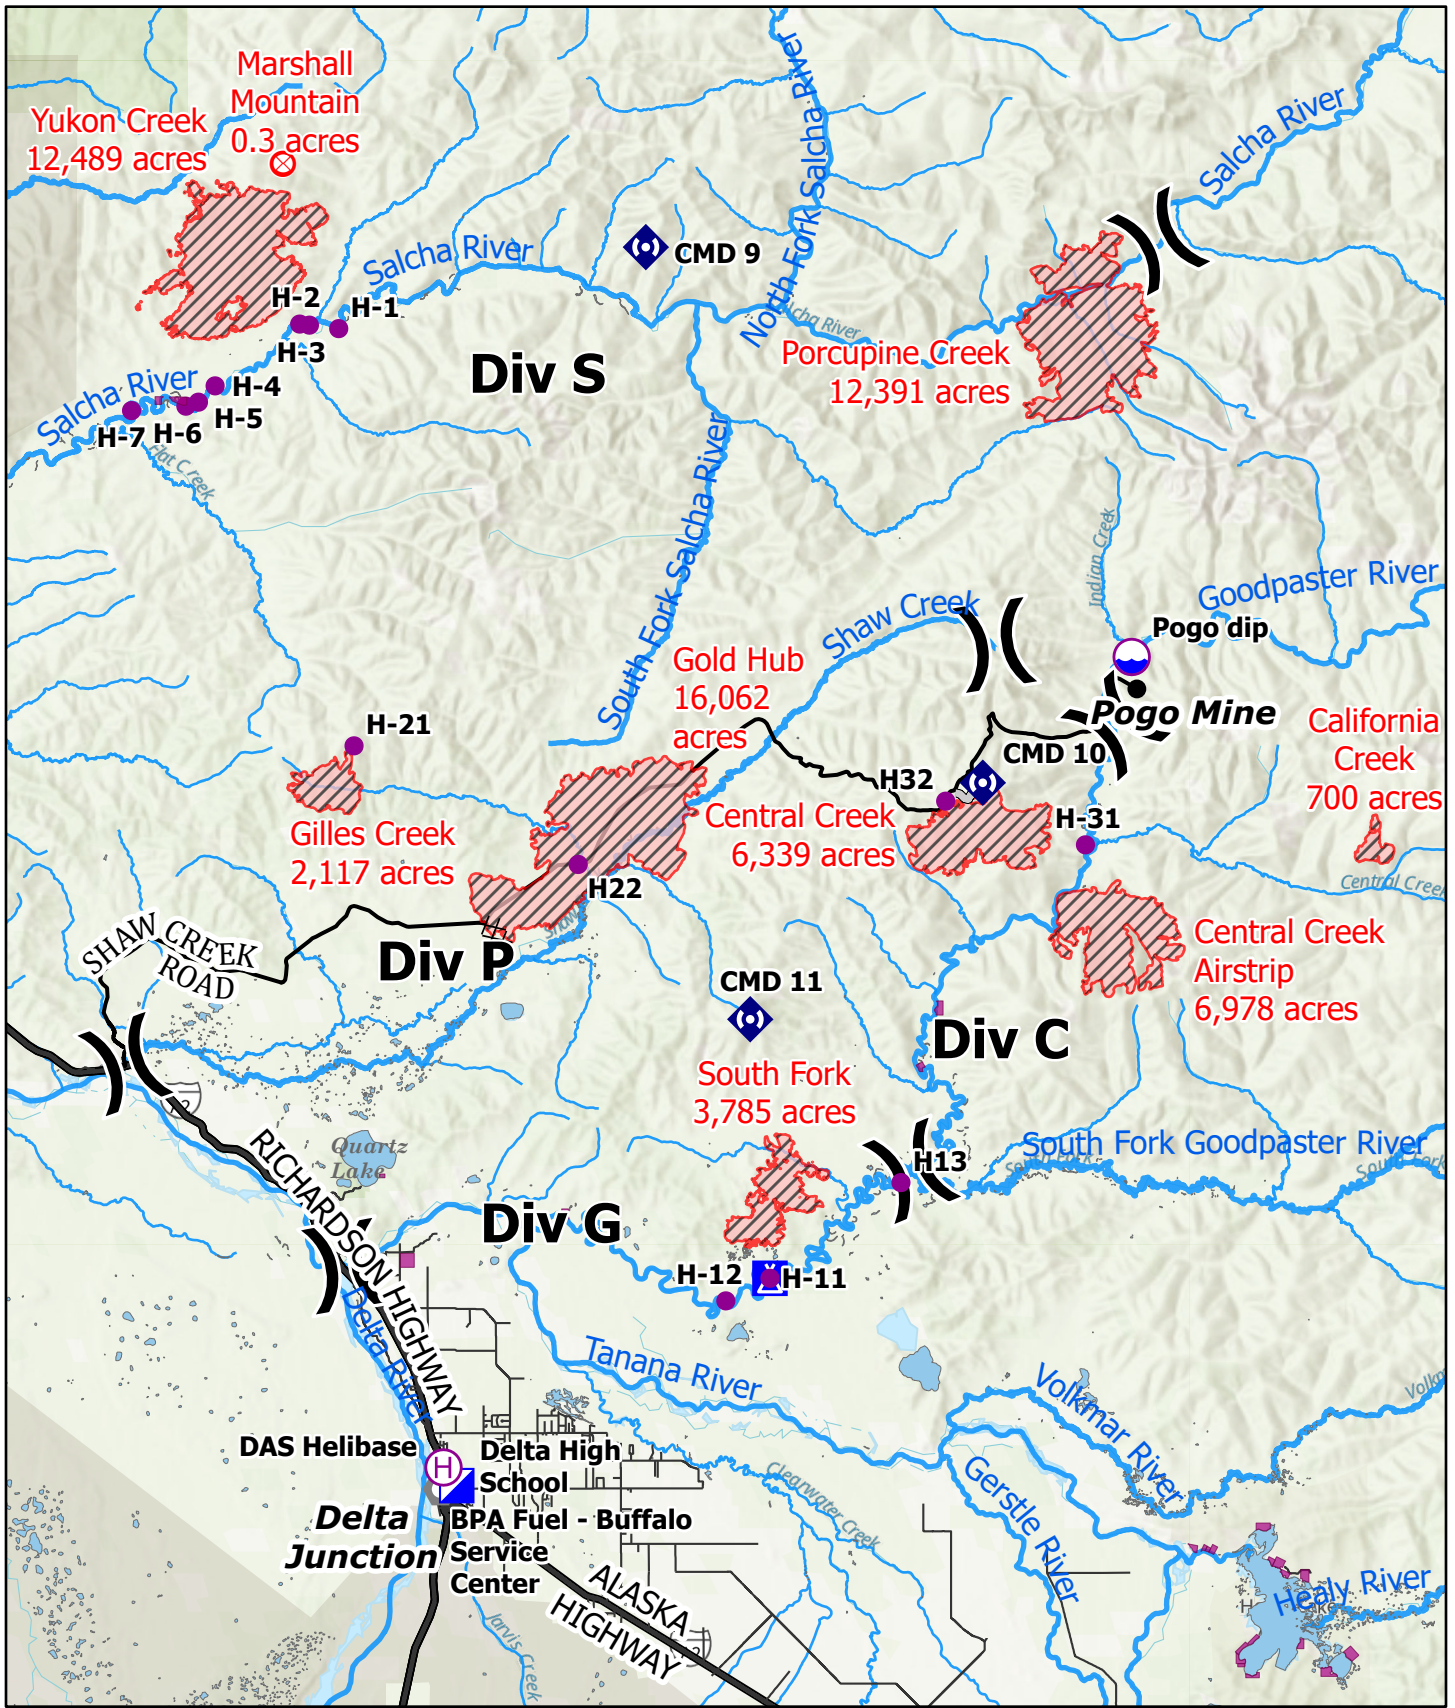

# Middle Tanana Complex

**Middle Tanana Complex**  
**AK-DAS-212894**  
 Total Acres in Complex:  
 60,861 Acres  
 as of 07/15/2022 1317 hrs

Wildfire Perimeter	Helibase	Repeater
Native Allotments	Division Break	Main Transportation Route
Fires <20 Acres	Incident Command Post	Road Centerlines
Dip Site	Camp	Large Streams
Helispot	Landmark	Small streams

0 5 Miles