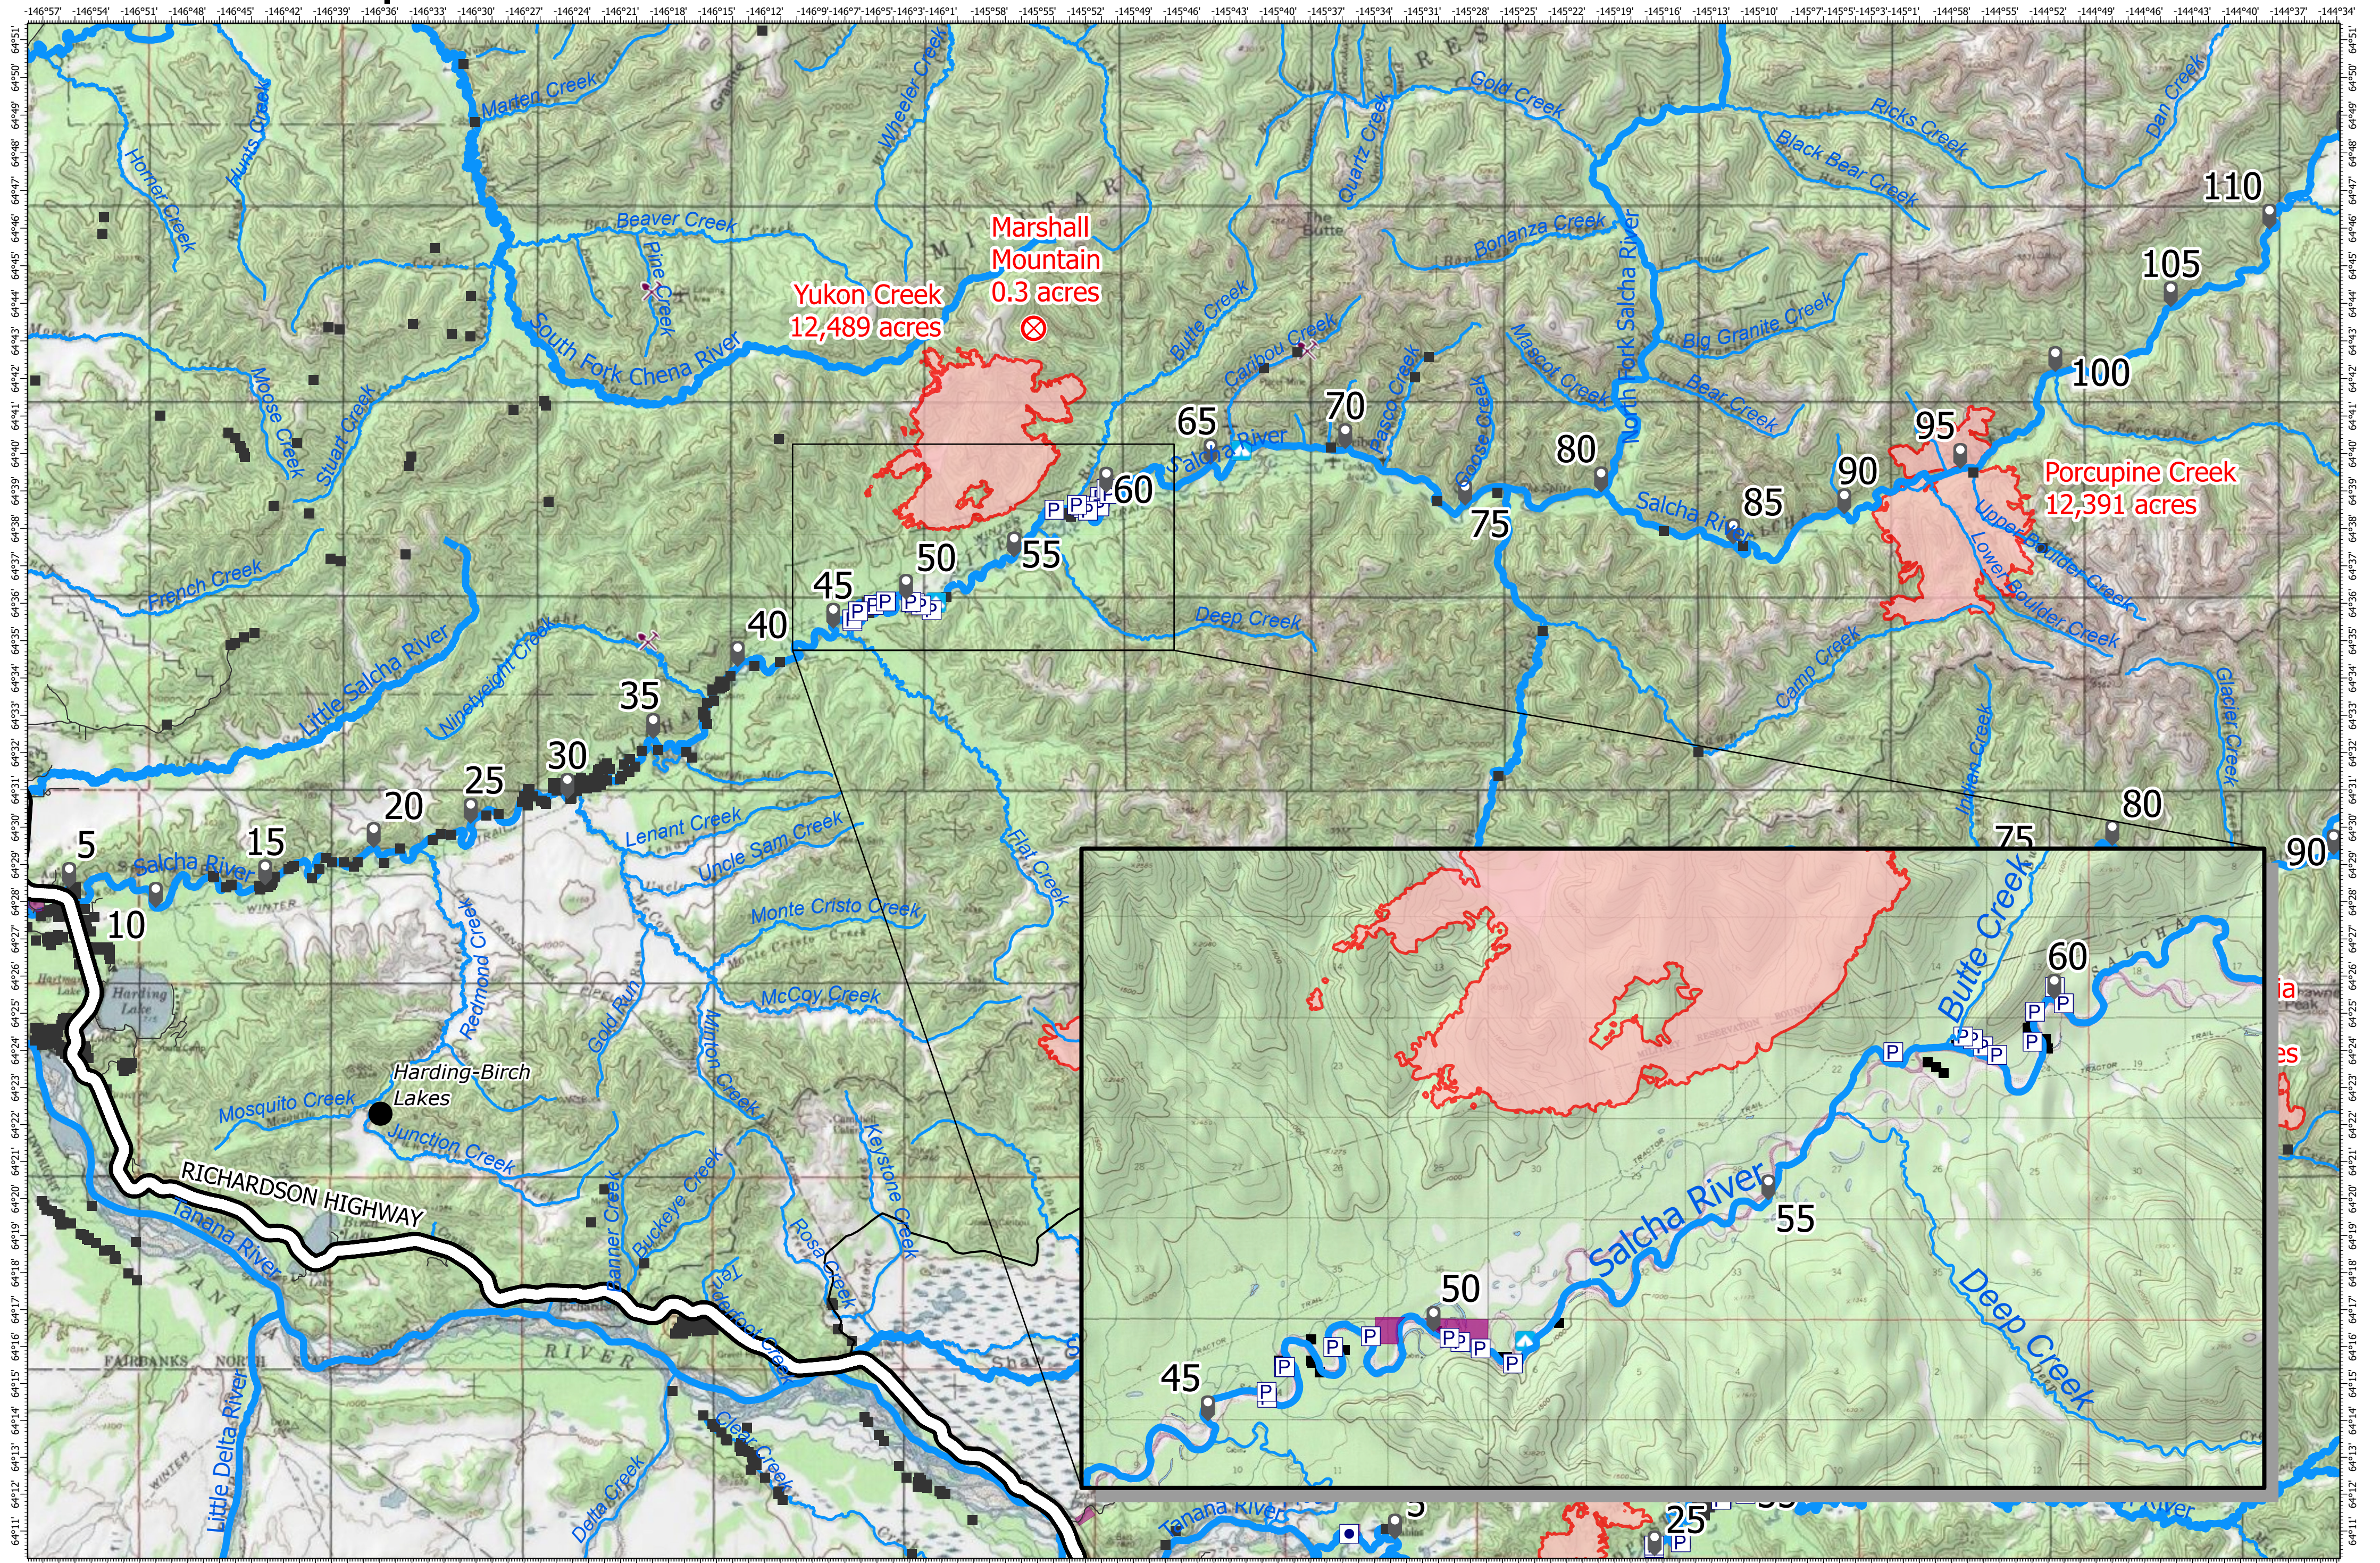

# Middle Tanana Complex

7/20/2022

**Middle Tanana Complex**  
**AK-DAS-212894**  
 Total Acres in Complex 60,861 Acres  
 as of 07/15/2022 1317 hrs

- ▭ Wildfire Daily Fire Perimeter
- ▭ Native Allotments
- Communities
- ⊗ Fires <20 Acres
- ▭ River Miles
- Other Property
- P Pump
- Structure
- ✂ Mining Camp/Equipment
- ⛺ Camp
- Main Transportation Route
- Road Centerlines
- Large Streams
- Small streams

Note: River miles are approximate.