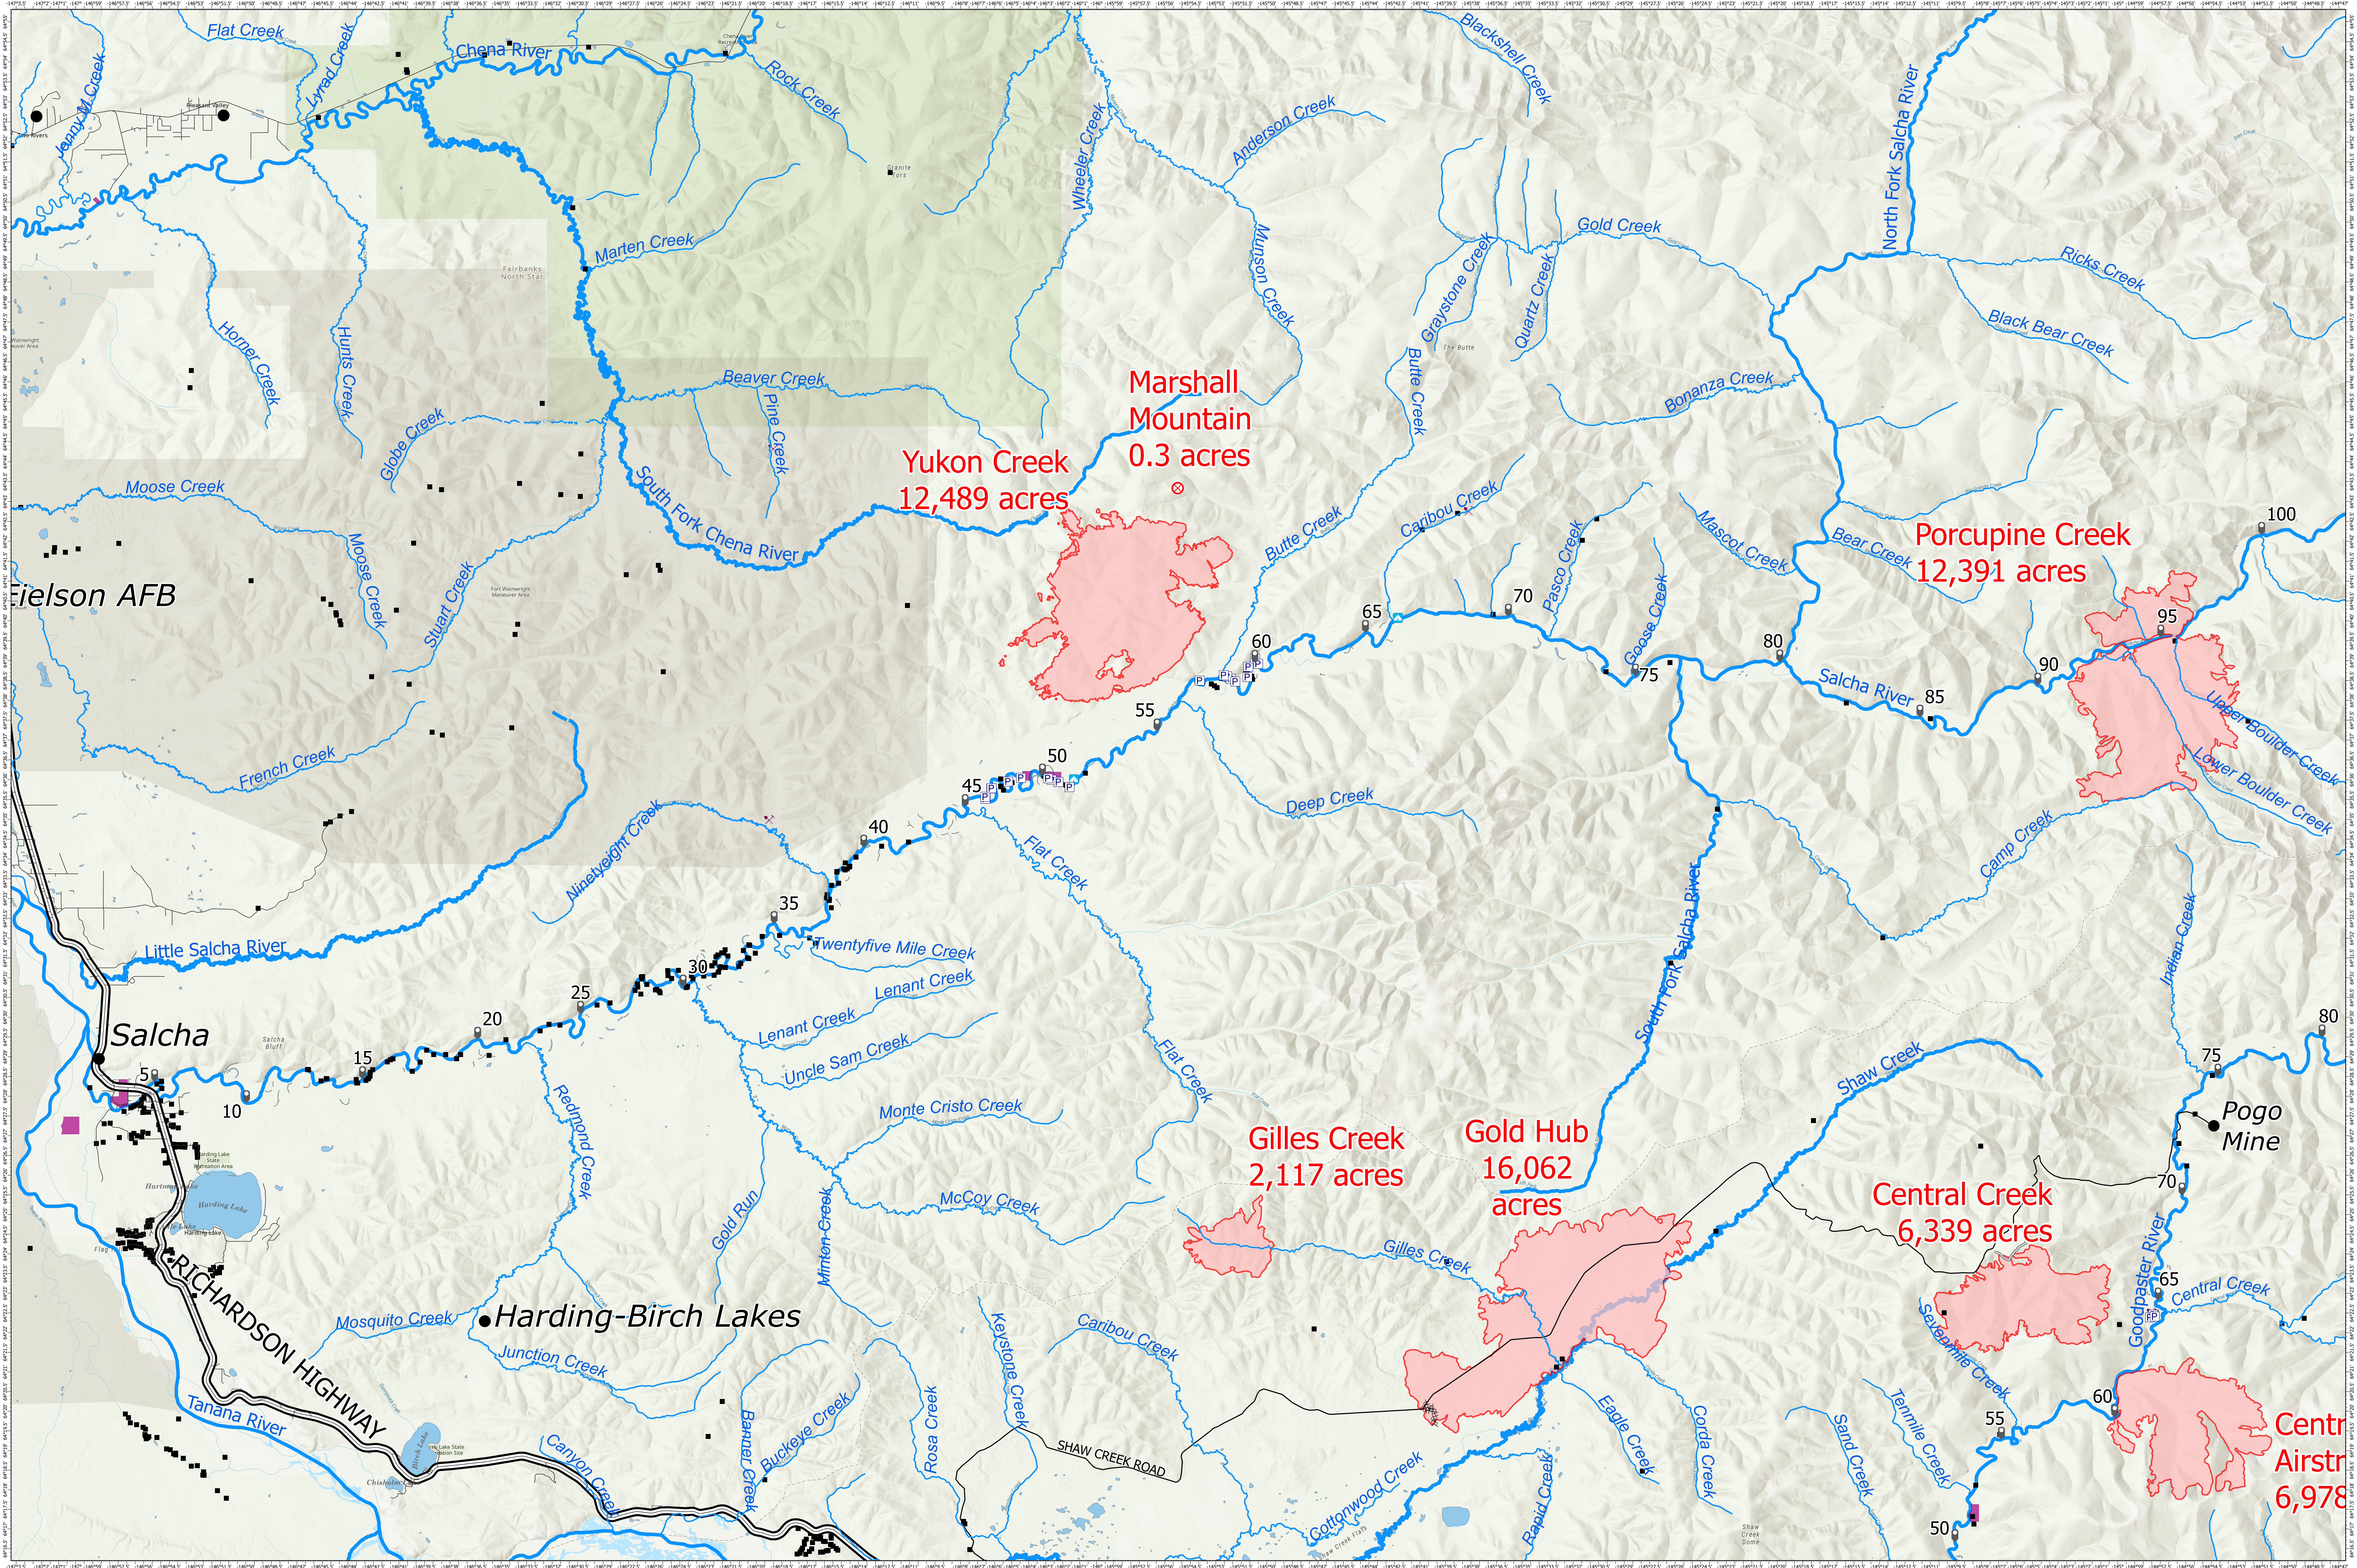

Middle Tanana Complex

7/22/2022

Middle Tanana Complex AK-DAS-212894

Total Acres in Complex: 60,861 Acres
as of 07/15/2022 1317 hrs

- Wildfire Daily Fire Perimeter
- Native Allotments
- Lakes
- Fires <20 Acres
- Communities
- River Miles
- Main Transportation Route
- Road Centerlines
- Large Streams
- Small streams
- Accountable Property
- Accountable Property
- Pump
- Alaska Known Sites Database
- Structure
- Mining Camp/Equipment
- Camp
- Communications
- RAWs
- Other