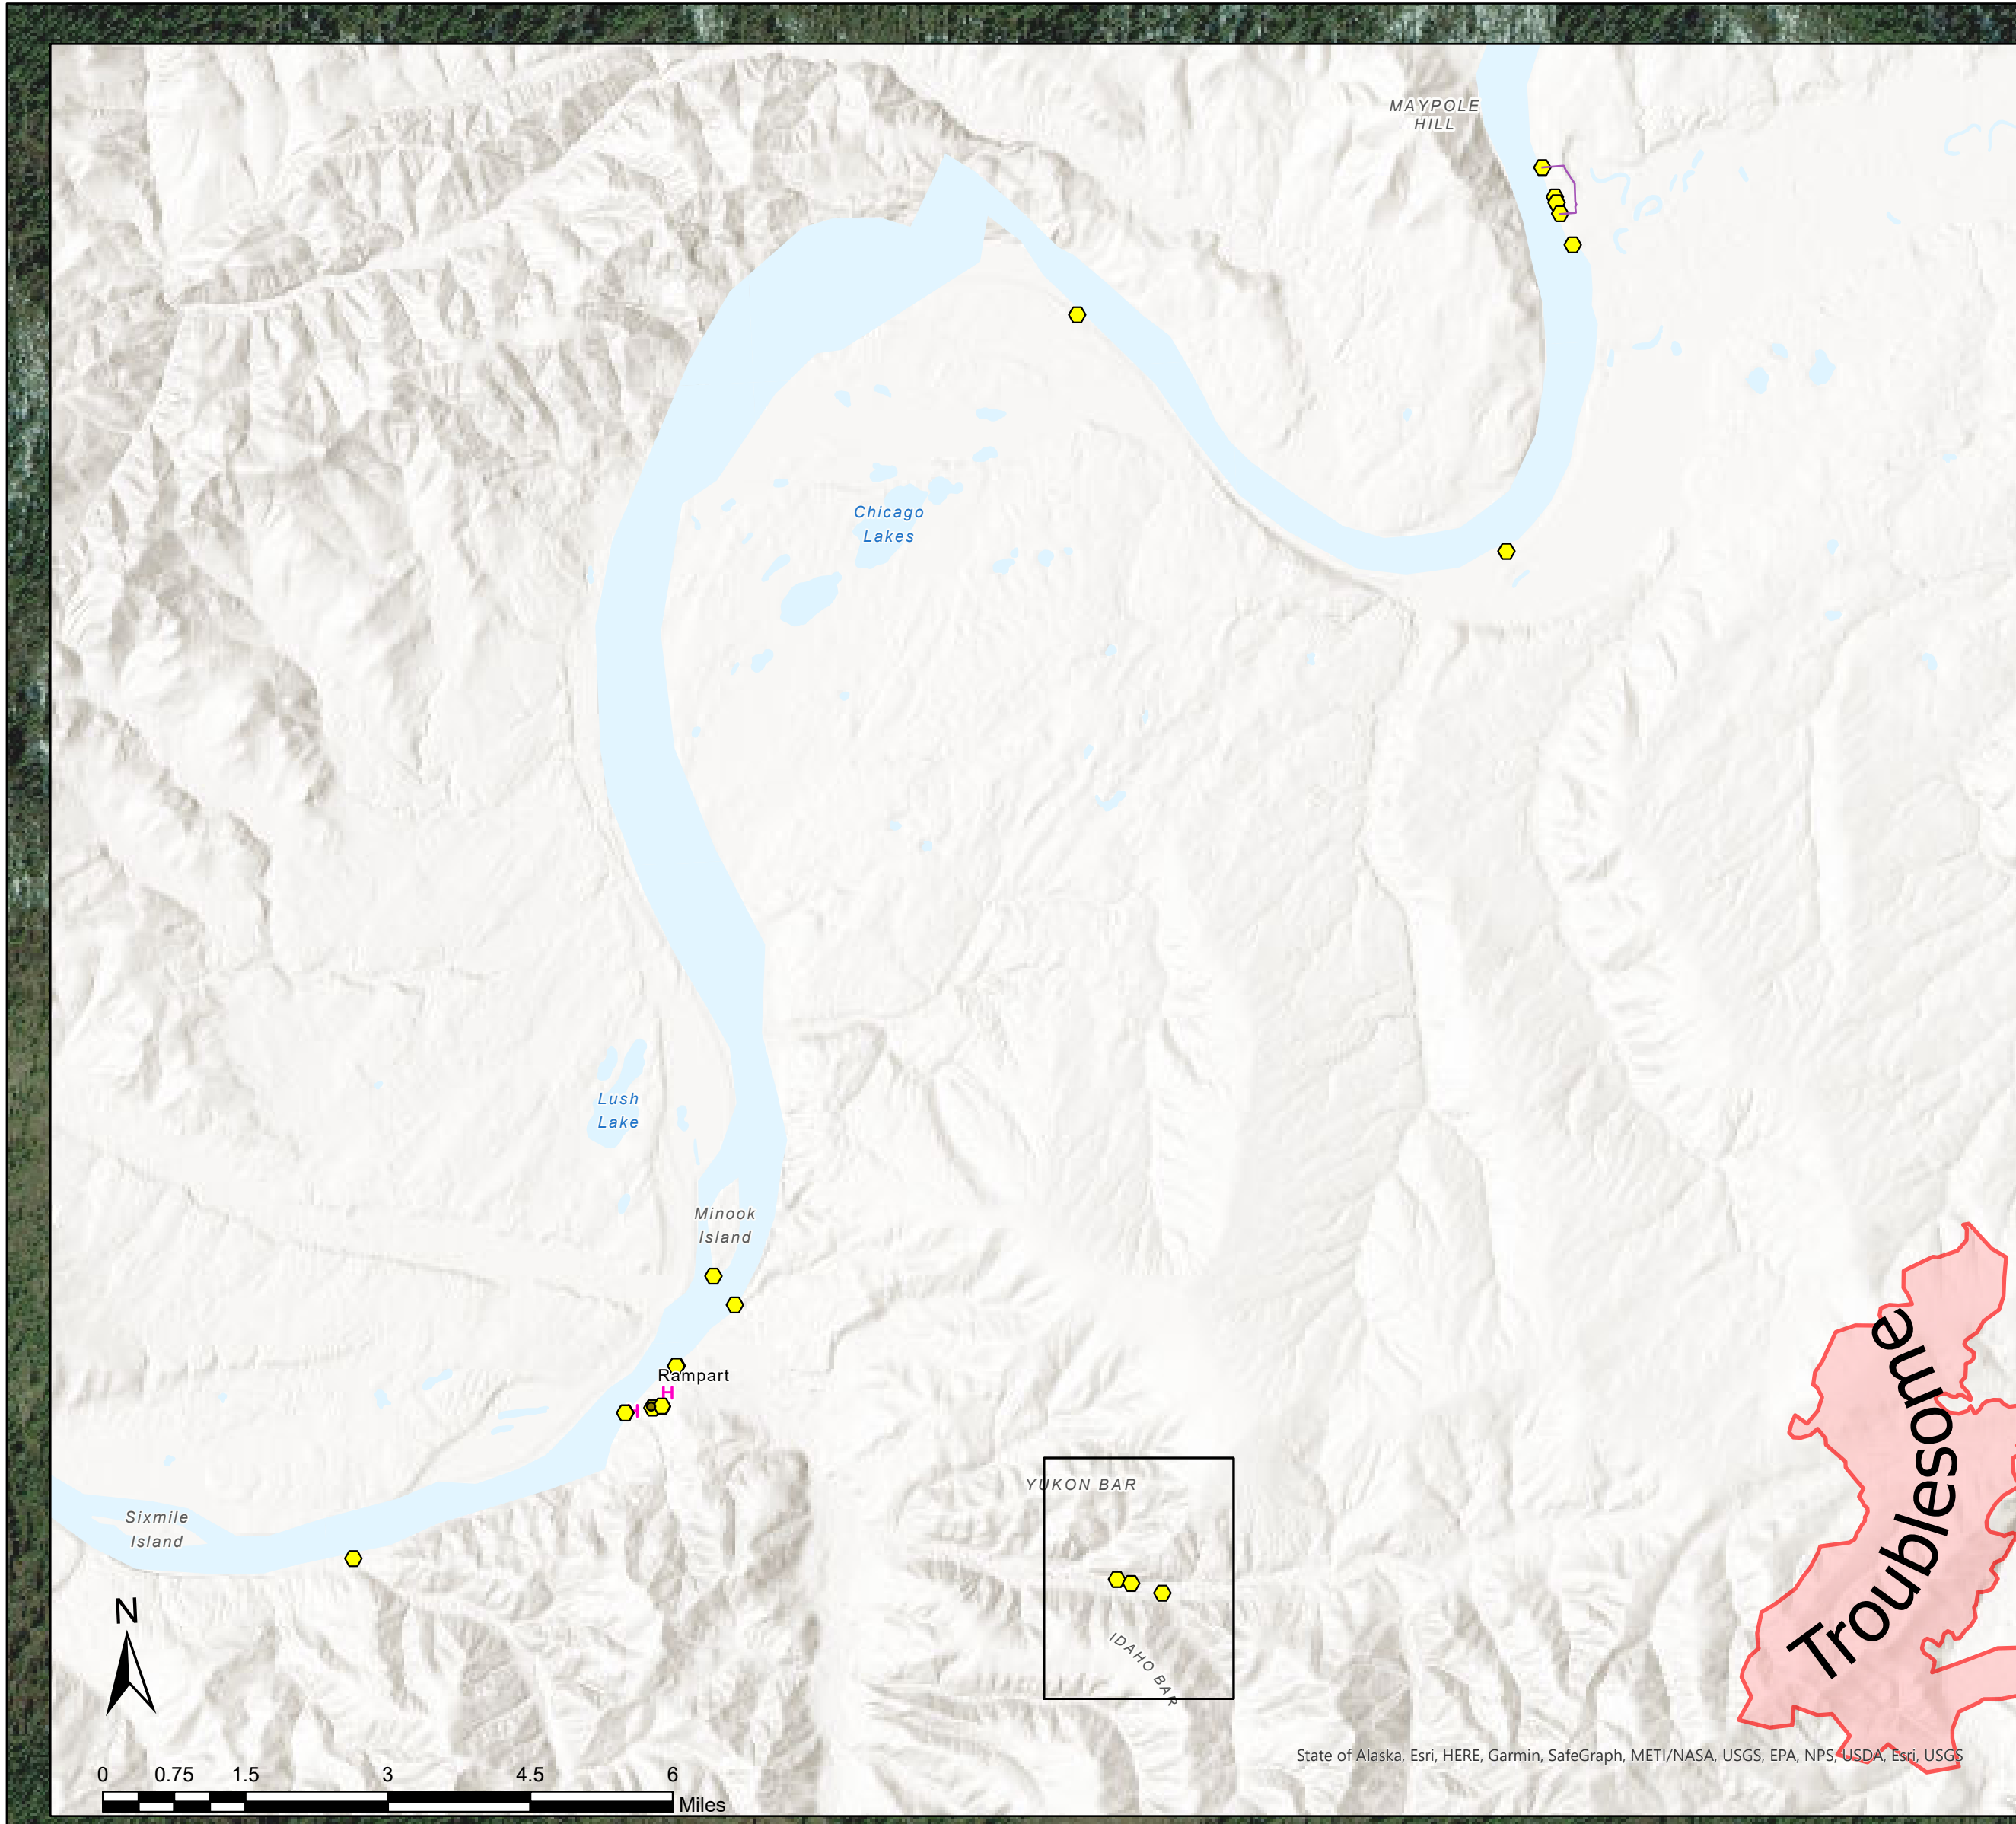

69628

Dalton Highway Complex

AKTAD896

Operations

Event Point Reference
 Other

Alaska Known Sites Database

- Structure
- Mining Camp/Equipment
- Other

NAD83 UTM ZONE 5N