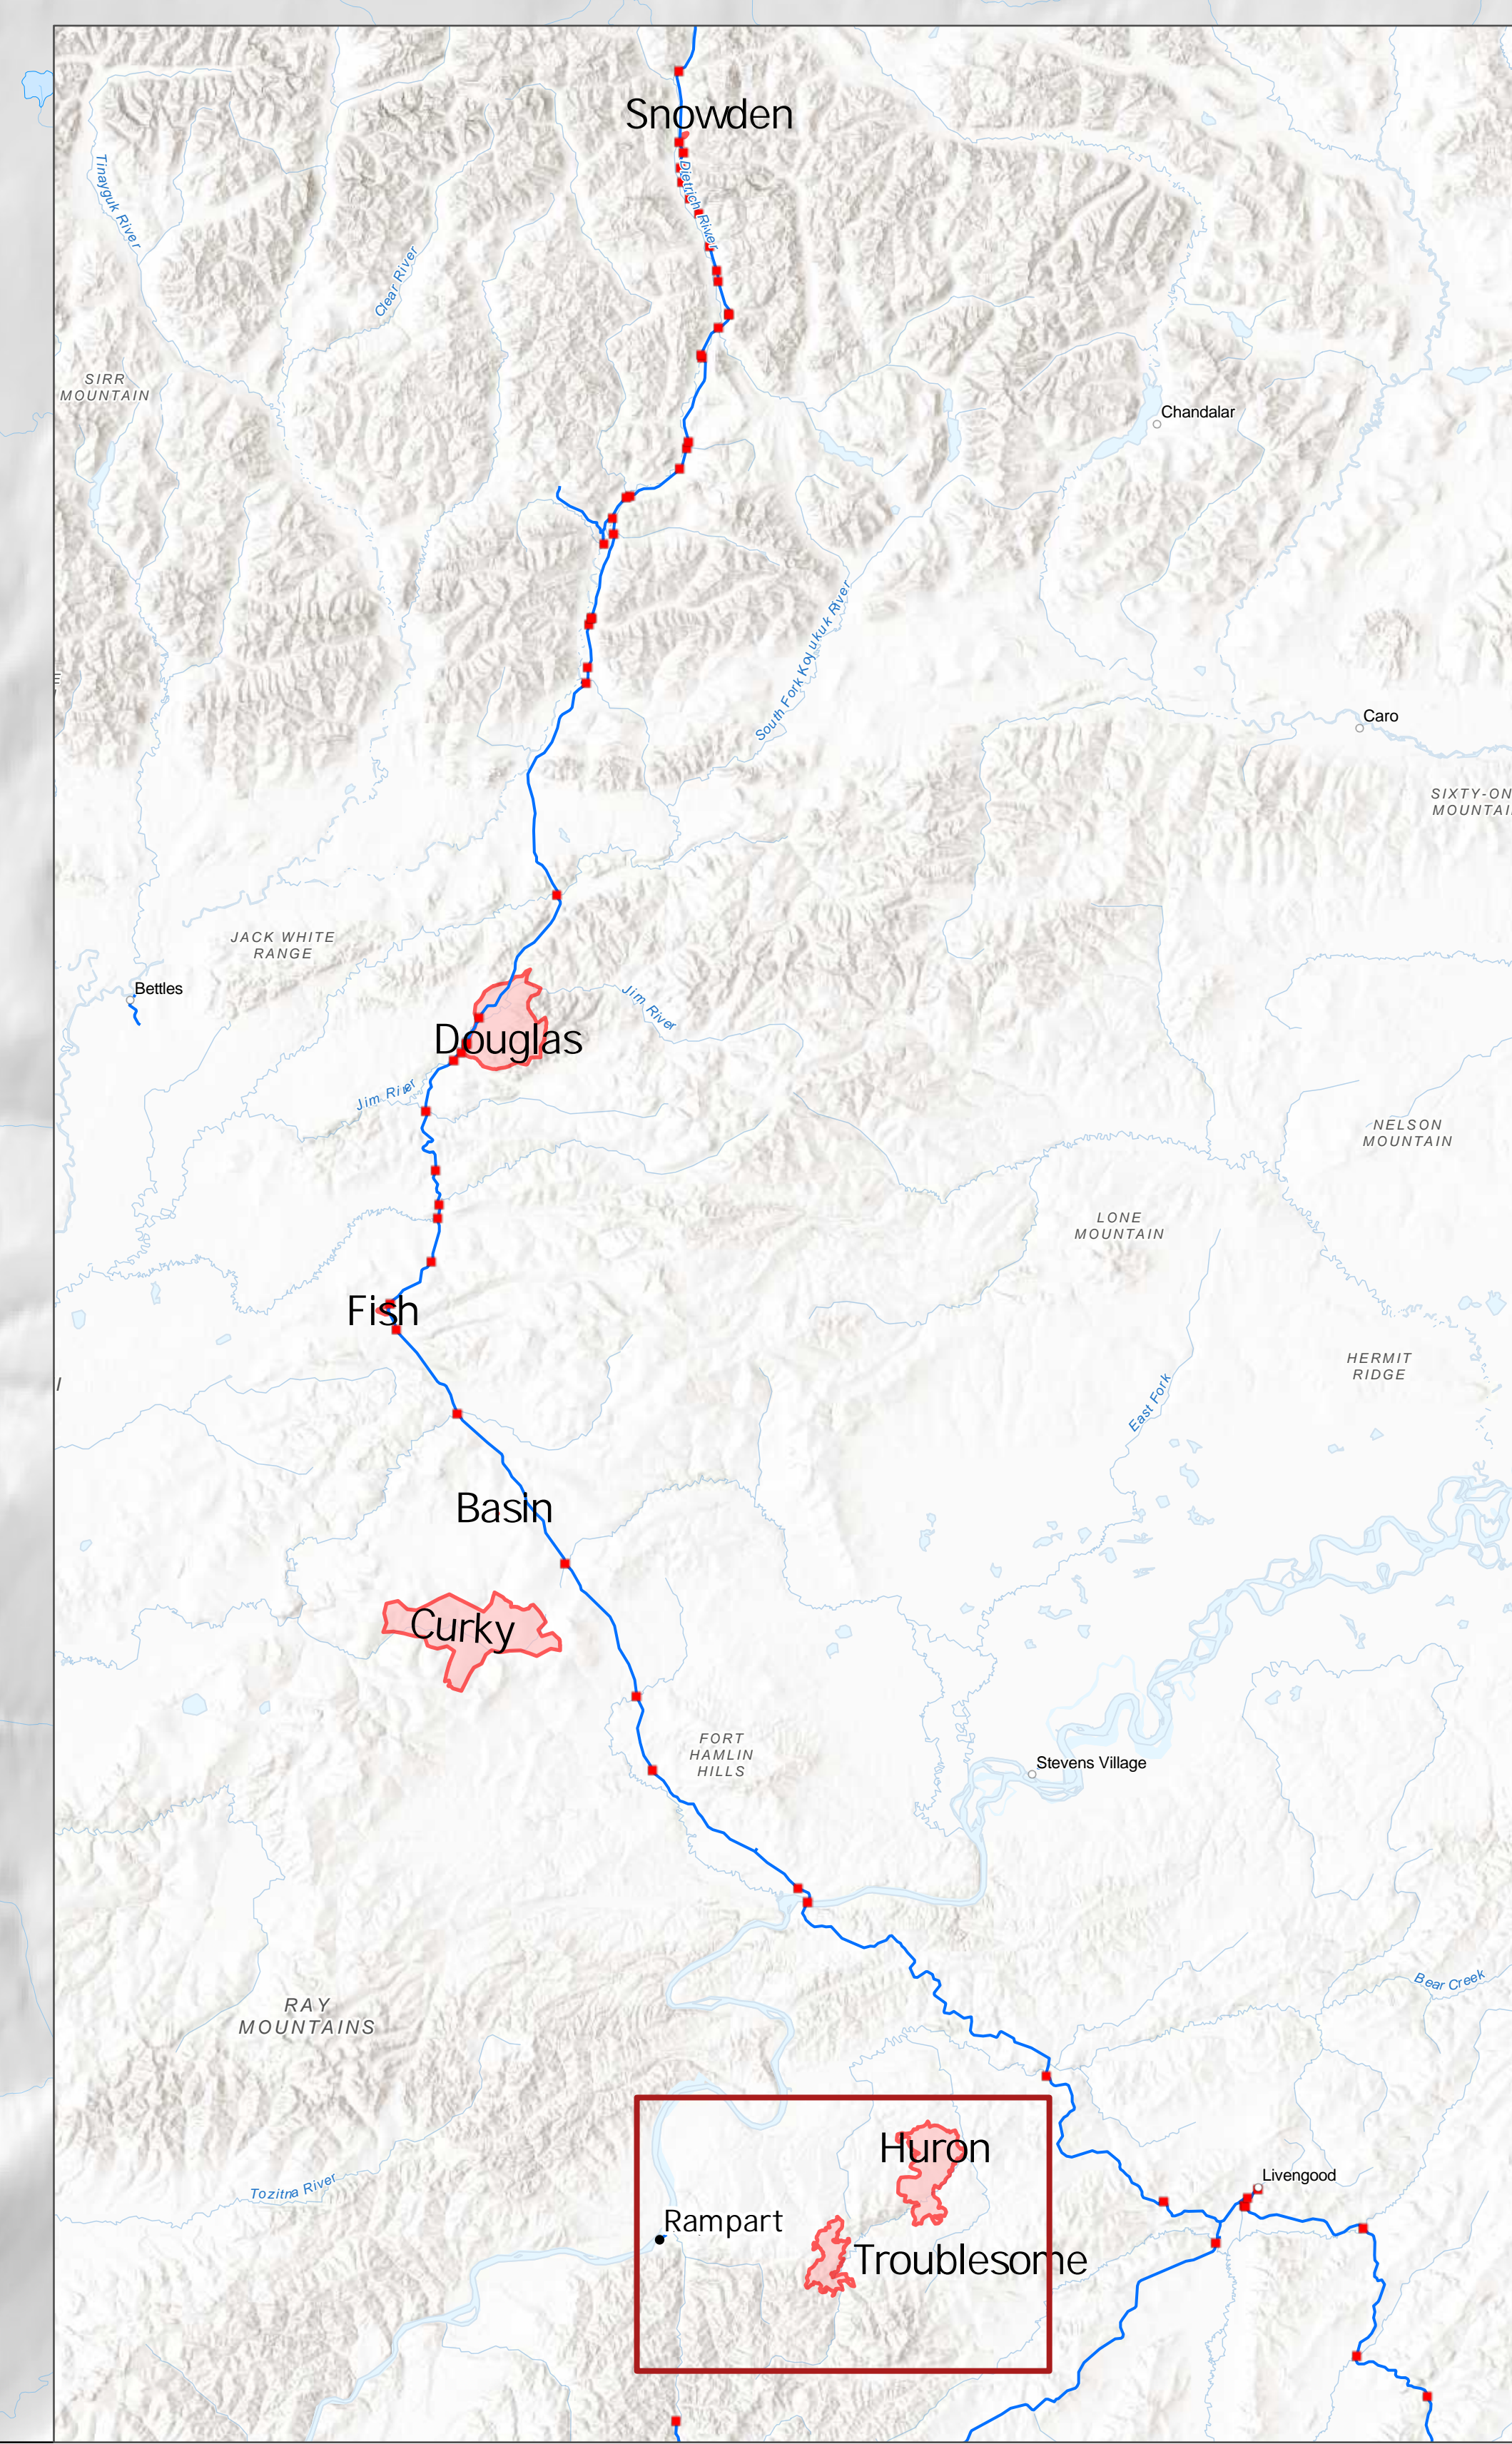

Fire Progression

Growth	
Blue	2022-06-24 - 152 acres
Green	2022-06-27 - 1143 acres
Yellow	2022-06-29 - 1865 acres
Orange	2022-07-03 - 4962 acres
Red	2022-07-04 - 5692 acres
Dark Red	2022-07-05 - 6098 acres

- Alaska Known Sites Database
- Structure
 - Mining Camp/Equipment
 - Communications
 - Other

- Road
- Other active wildfire
- local_placenames

North arrow pointing up and a scale bar showing 0 to 2 miles. Below the scale bar, the text reads: 'Latest acres from VIIRS 7/5 © 2221 AKDT'.