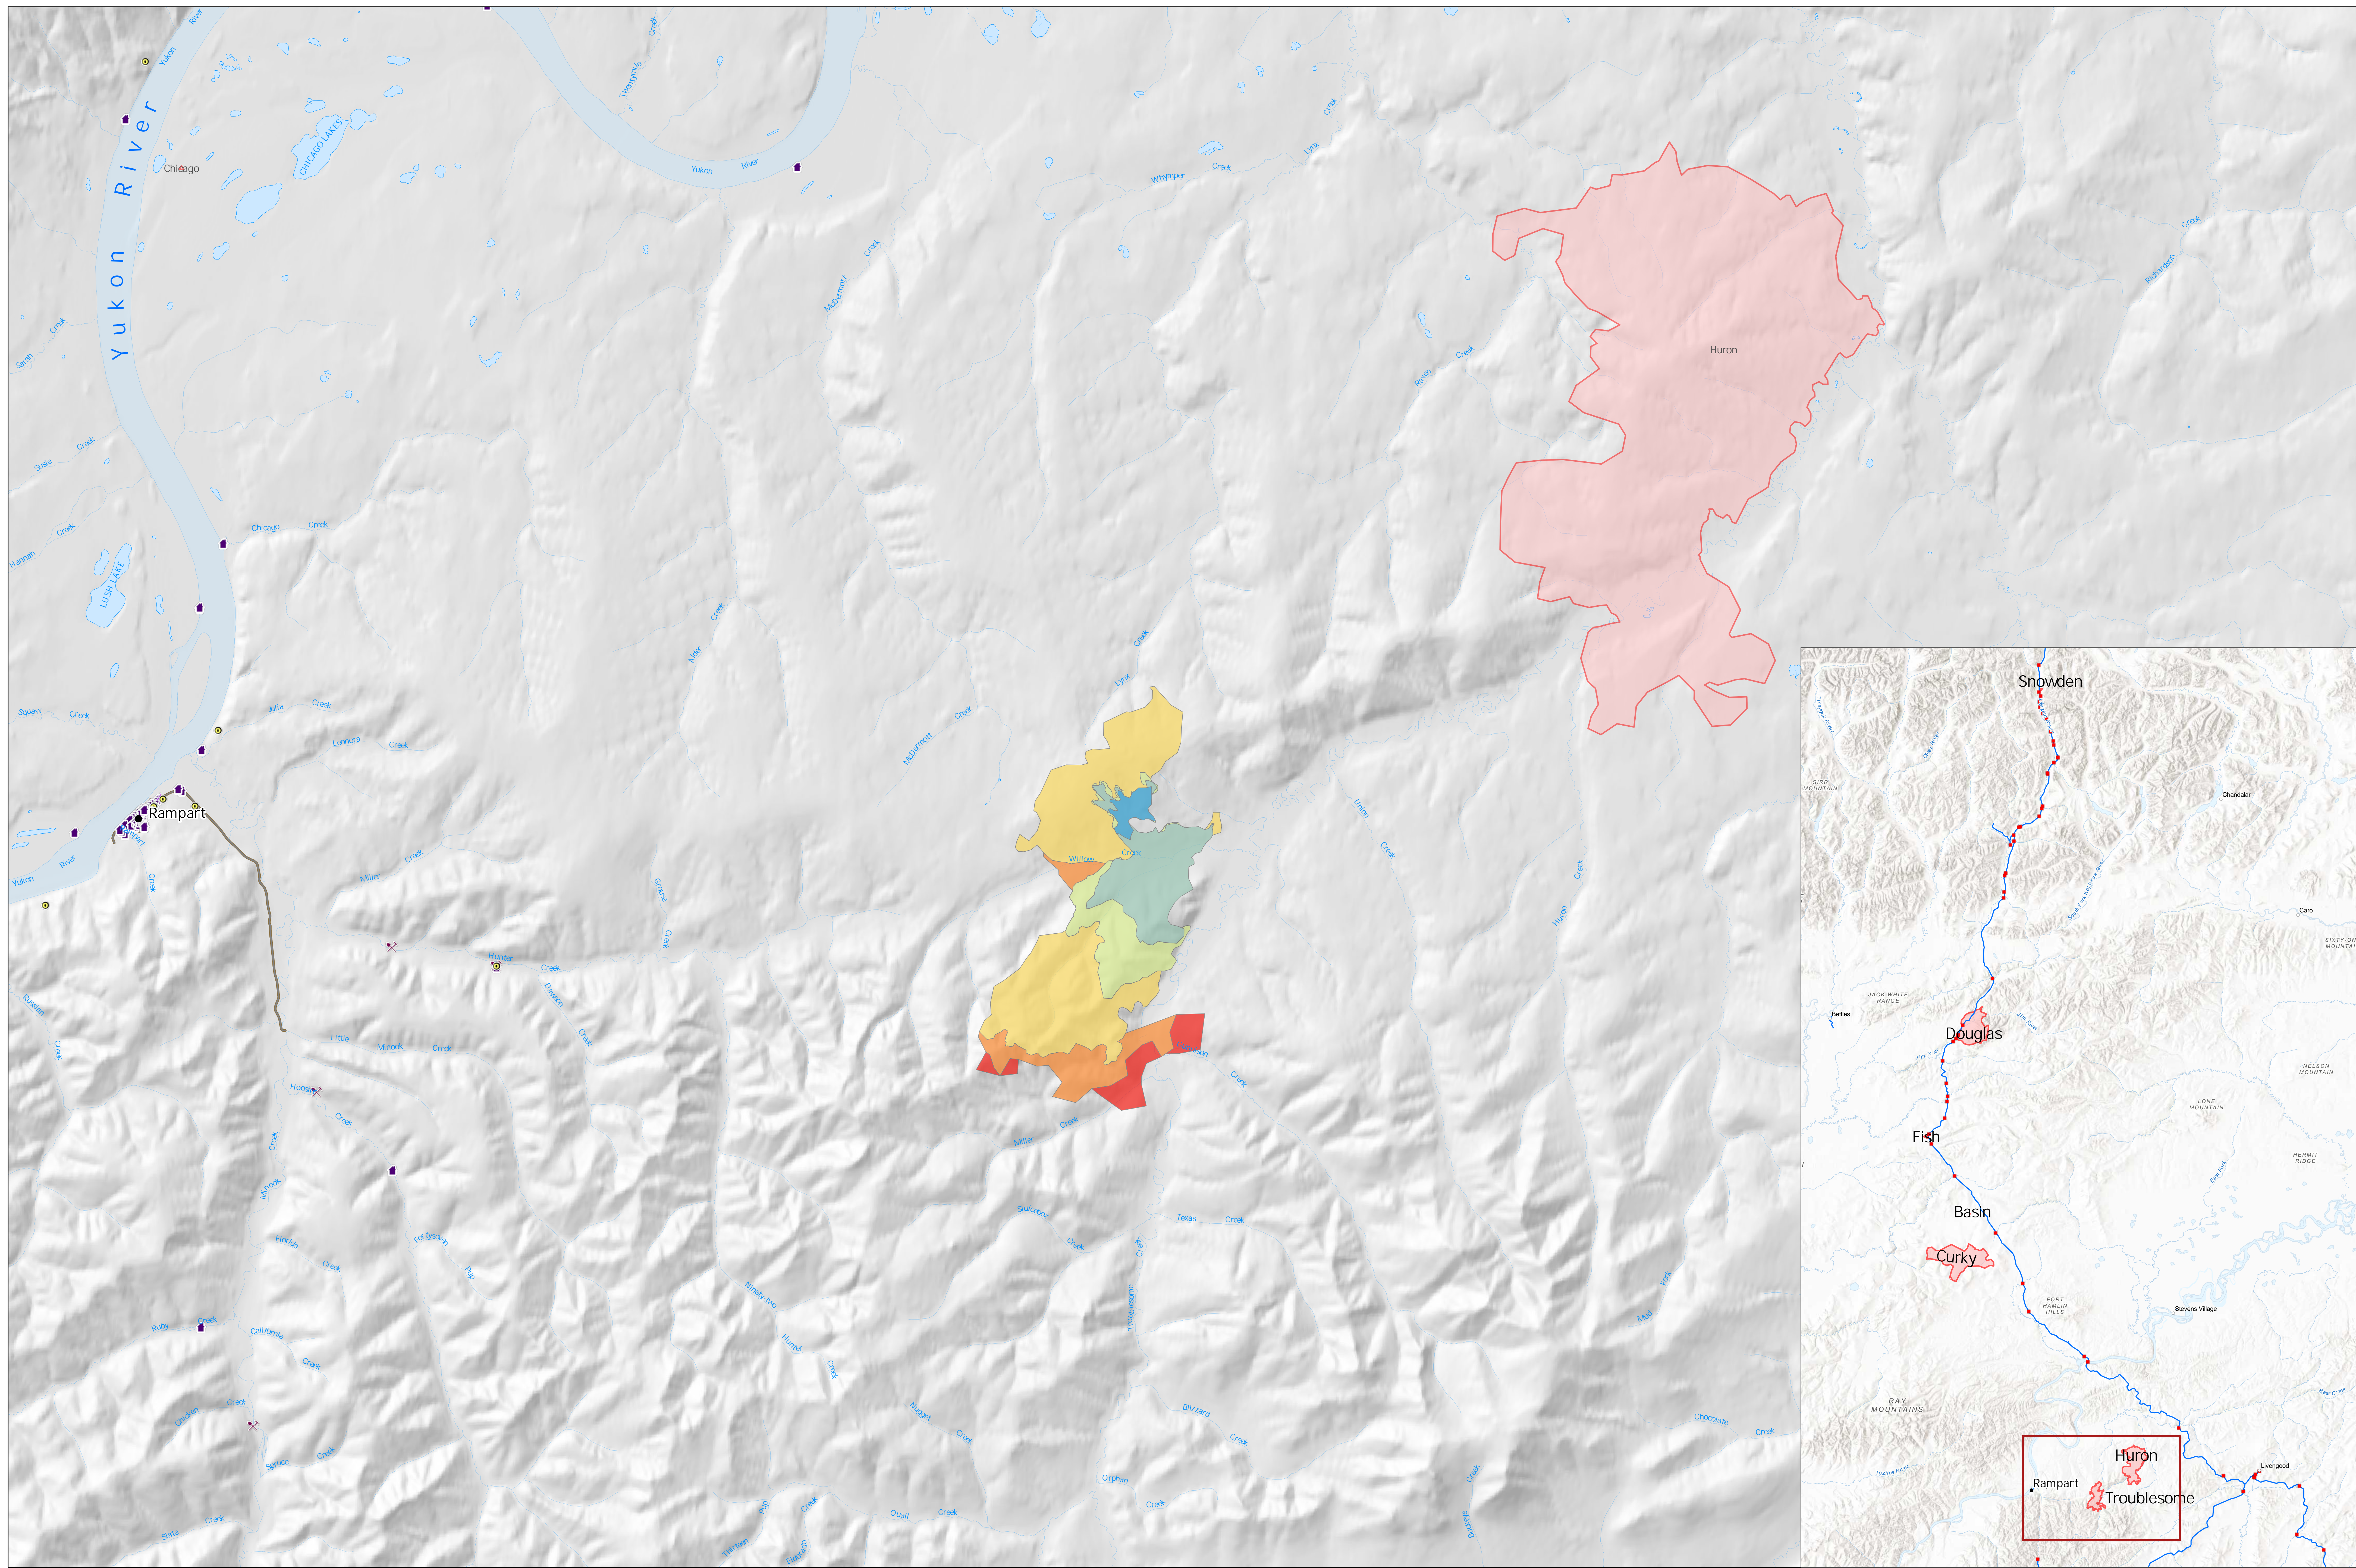

Fire Progression

Growth	
Blue	2022-06-24 - 152 acres
Green	2022-06-27 - 1143 acres
Yellow	2022-06-29 - 1865 acres
Orange	2022-07-03 - 4962 acres
Red	2022-07-04 - 5692 acres
Dark Red	2022-07-05 - 6098 acres

- Alaska Known Sites Database
- Structure
 - Mining Camp/Equipment
 - Communications
 - Other

- Road
- Other active wildfire
- local_placenames

North arrow pointing up and a scale bar showing 0 to 2 miles. Below the scale bar, the text reads: 'Latest acres from VIIRS 7/5 © 2221 AKDT'.