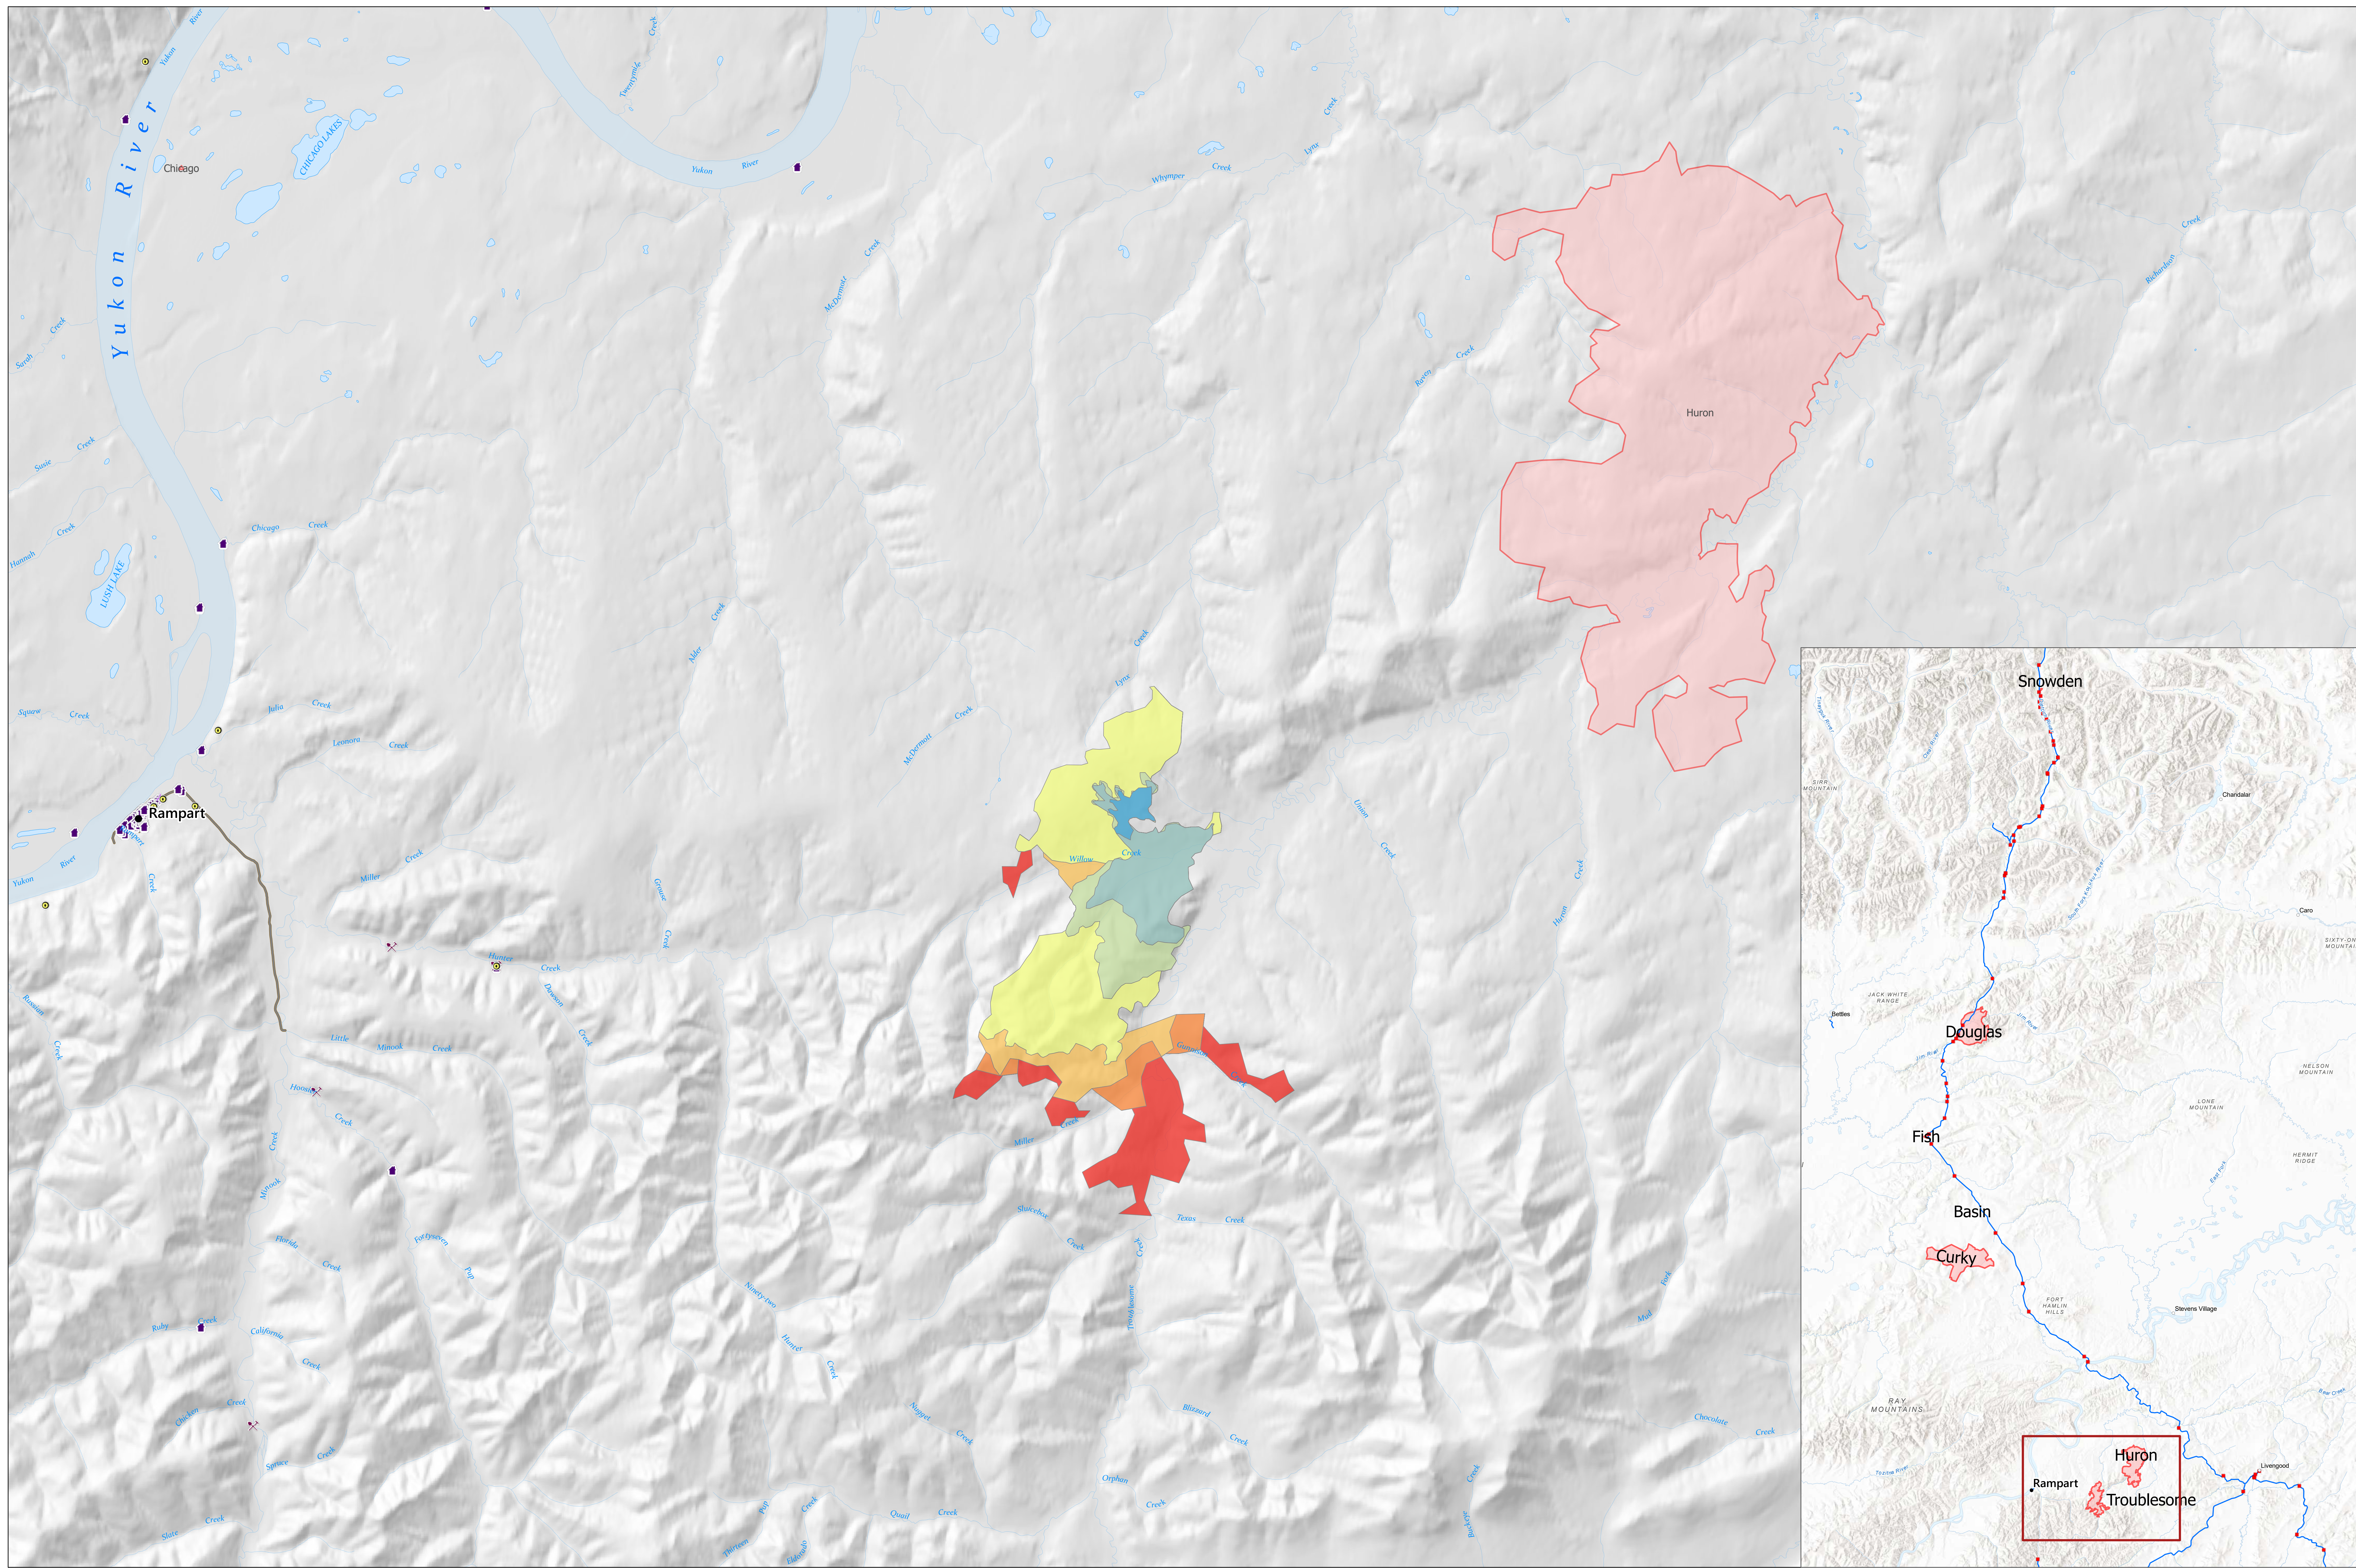

Fire Progression

Growth

Blue	2022-06-24 - 152 acres
Light Green	2022-06-27 - 1,143 acres
Green	2022-06-29 - 1,865 acres
Yellow	2022-07-03 - 4,962 acres
Orange	2022-07-04 - 5,692 acres
Dark Orange	2022-07-05 - 6,098 acres
Red	2022-07-06 - 7,612 acres

- Alaska Known Sites Database**
- Structure
 - Mining Camp/Equipment
 - Communications
 - Other

- Legend**
- Road
 - Other active wildfire
 - local_placenames

0 1 2
Miles

Latest acres from VIIRS 7/6 @ 2123 AKDT