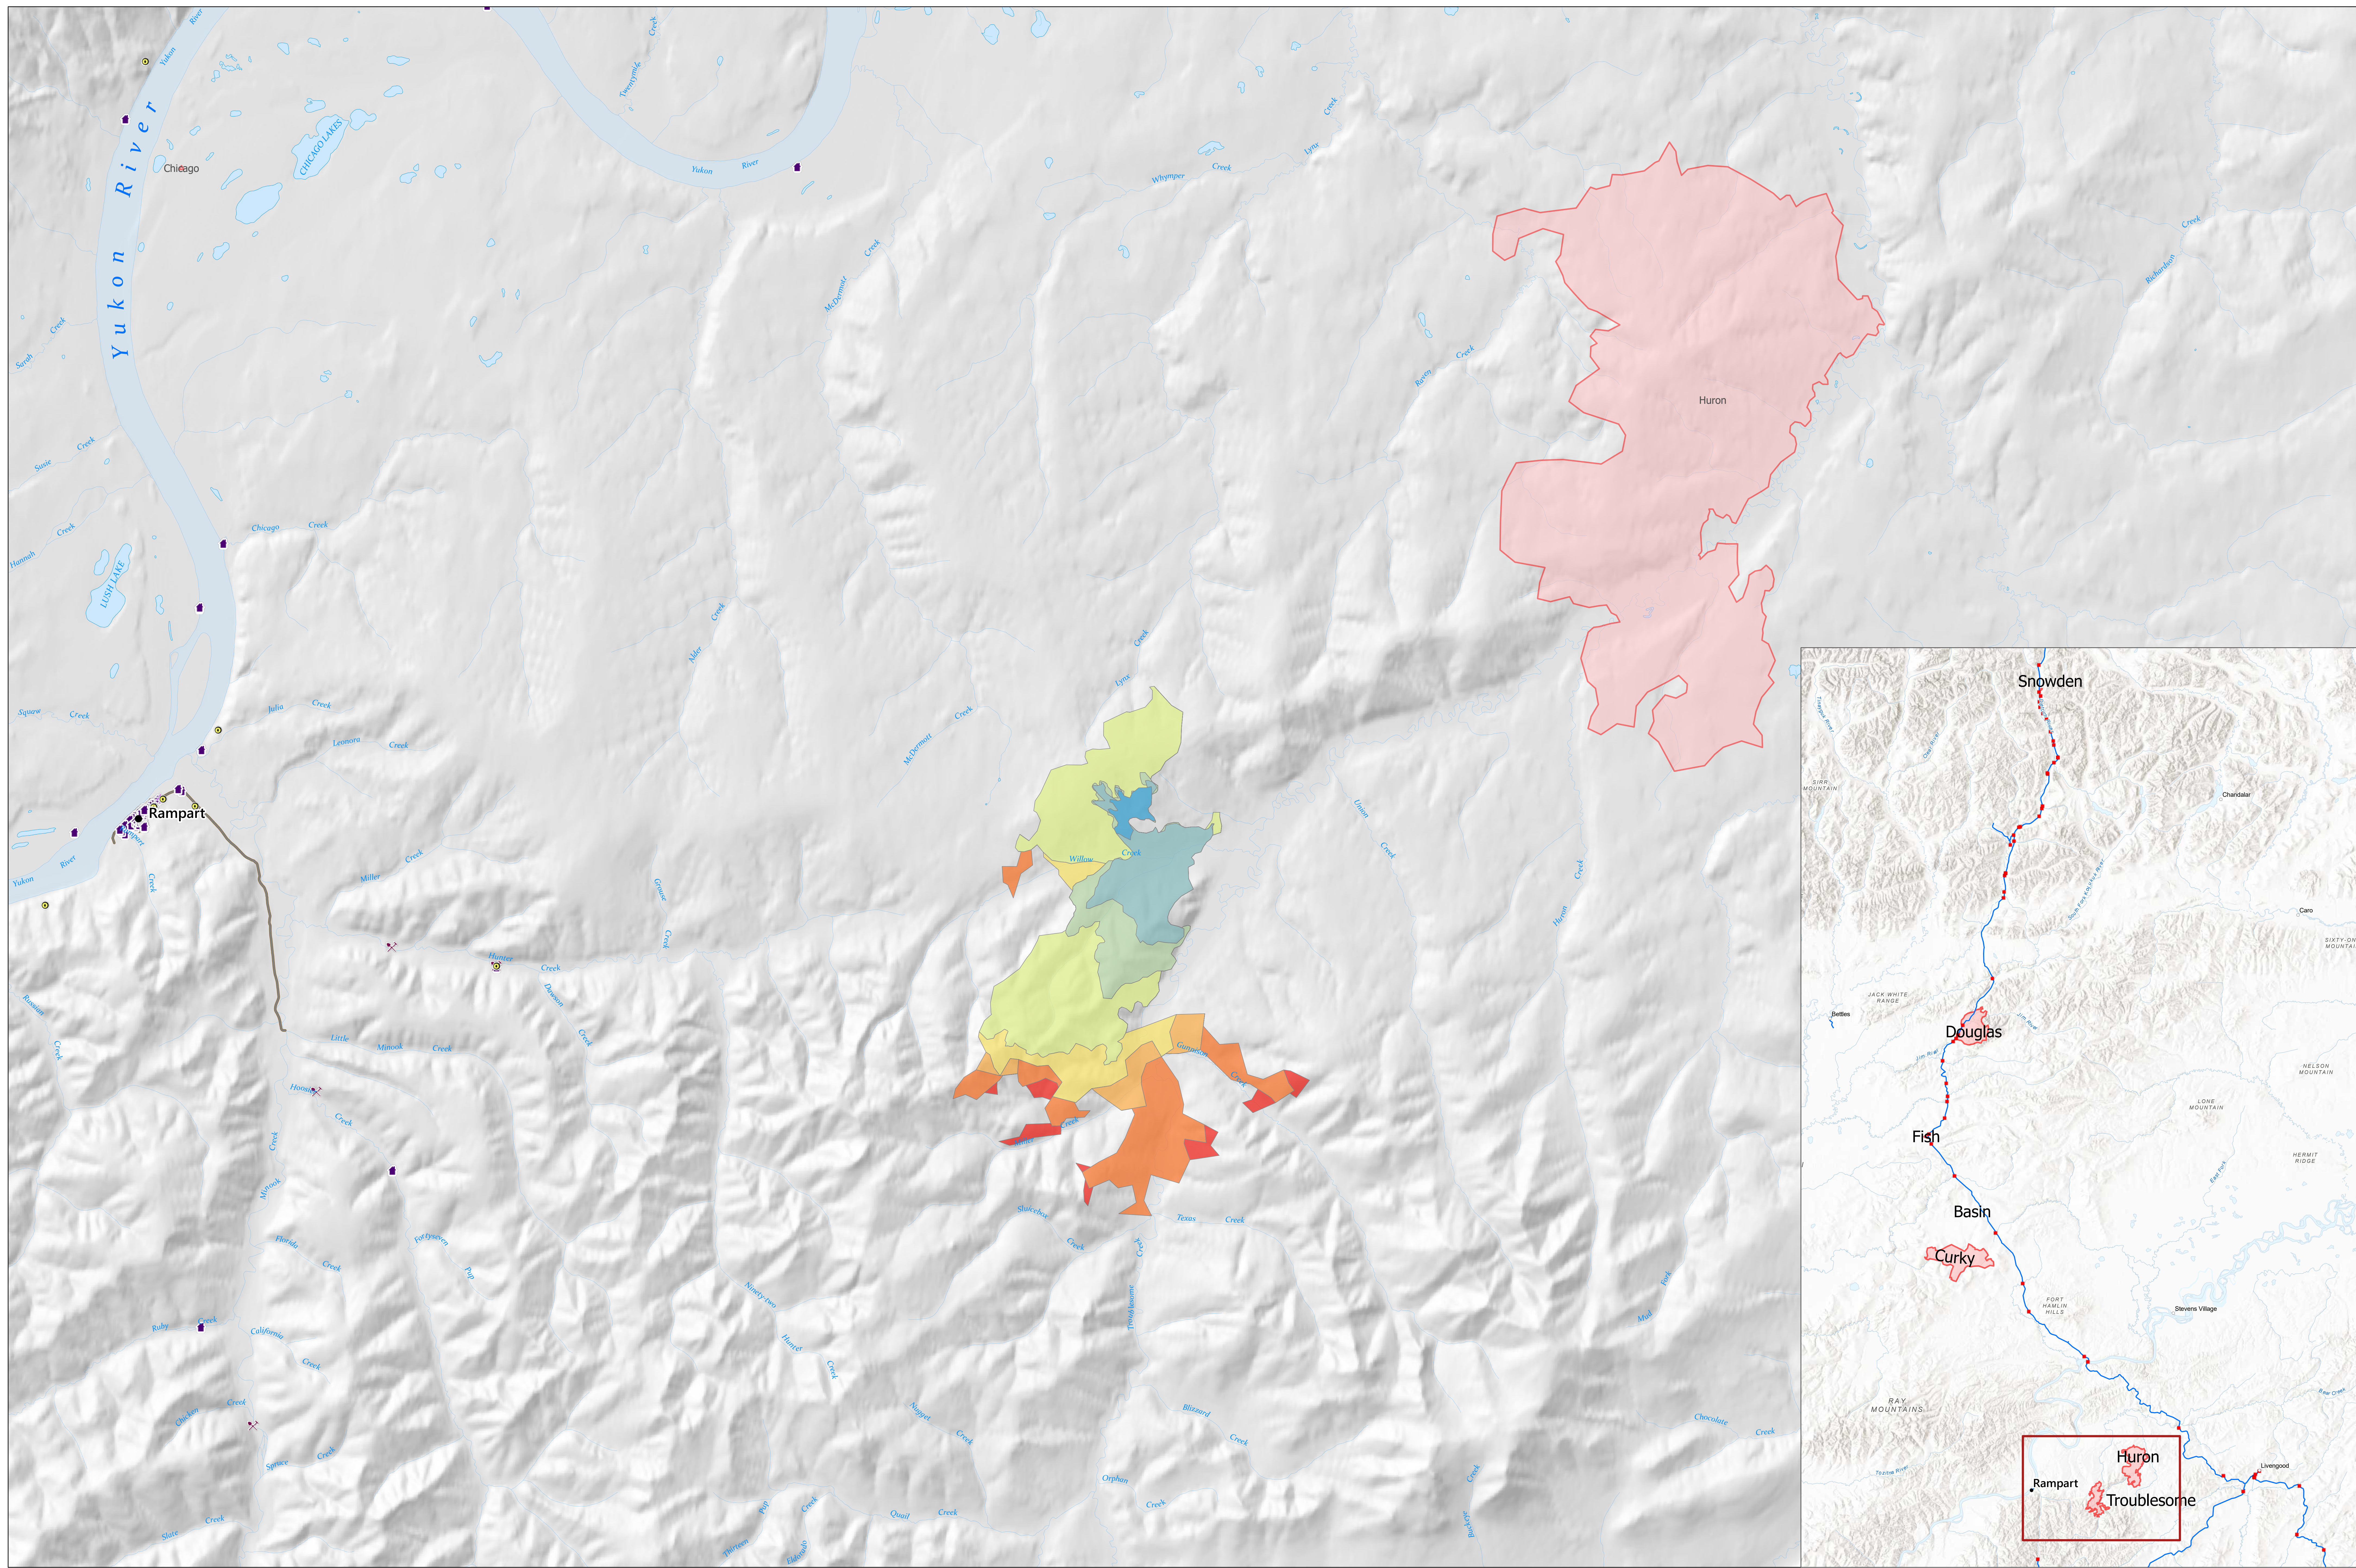

Fire Progression

Growth

2022-06-24 - 152 acres
2022-06-27 - 1,143 acres
2022-06-29 - 1,865 acres
2022-07-03 - 4,962 acres
2022-07-04 - 5,692 acres
2022-07-05 - 6,098 acres
2022-07-06 - 7,612 acres

- 2022-07-07 - 7,925 acres
- Alaska Known Sites Database
- Structure
  - Mining Camp/Equipment
  - Communications
  - Other

- Road
- Other active wildfire
- local\_placenames

North arrow pointing up. Scale bar showing 0 to 2 miles. Text: 'Miles', '0 1 2 Miles', 'Latest acres from VIIRS 7/7 @ 2123 AKDT'.