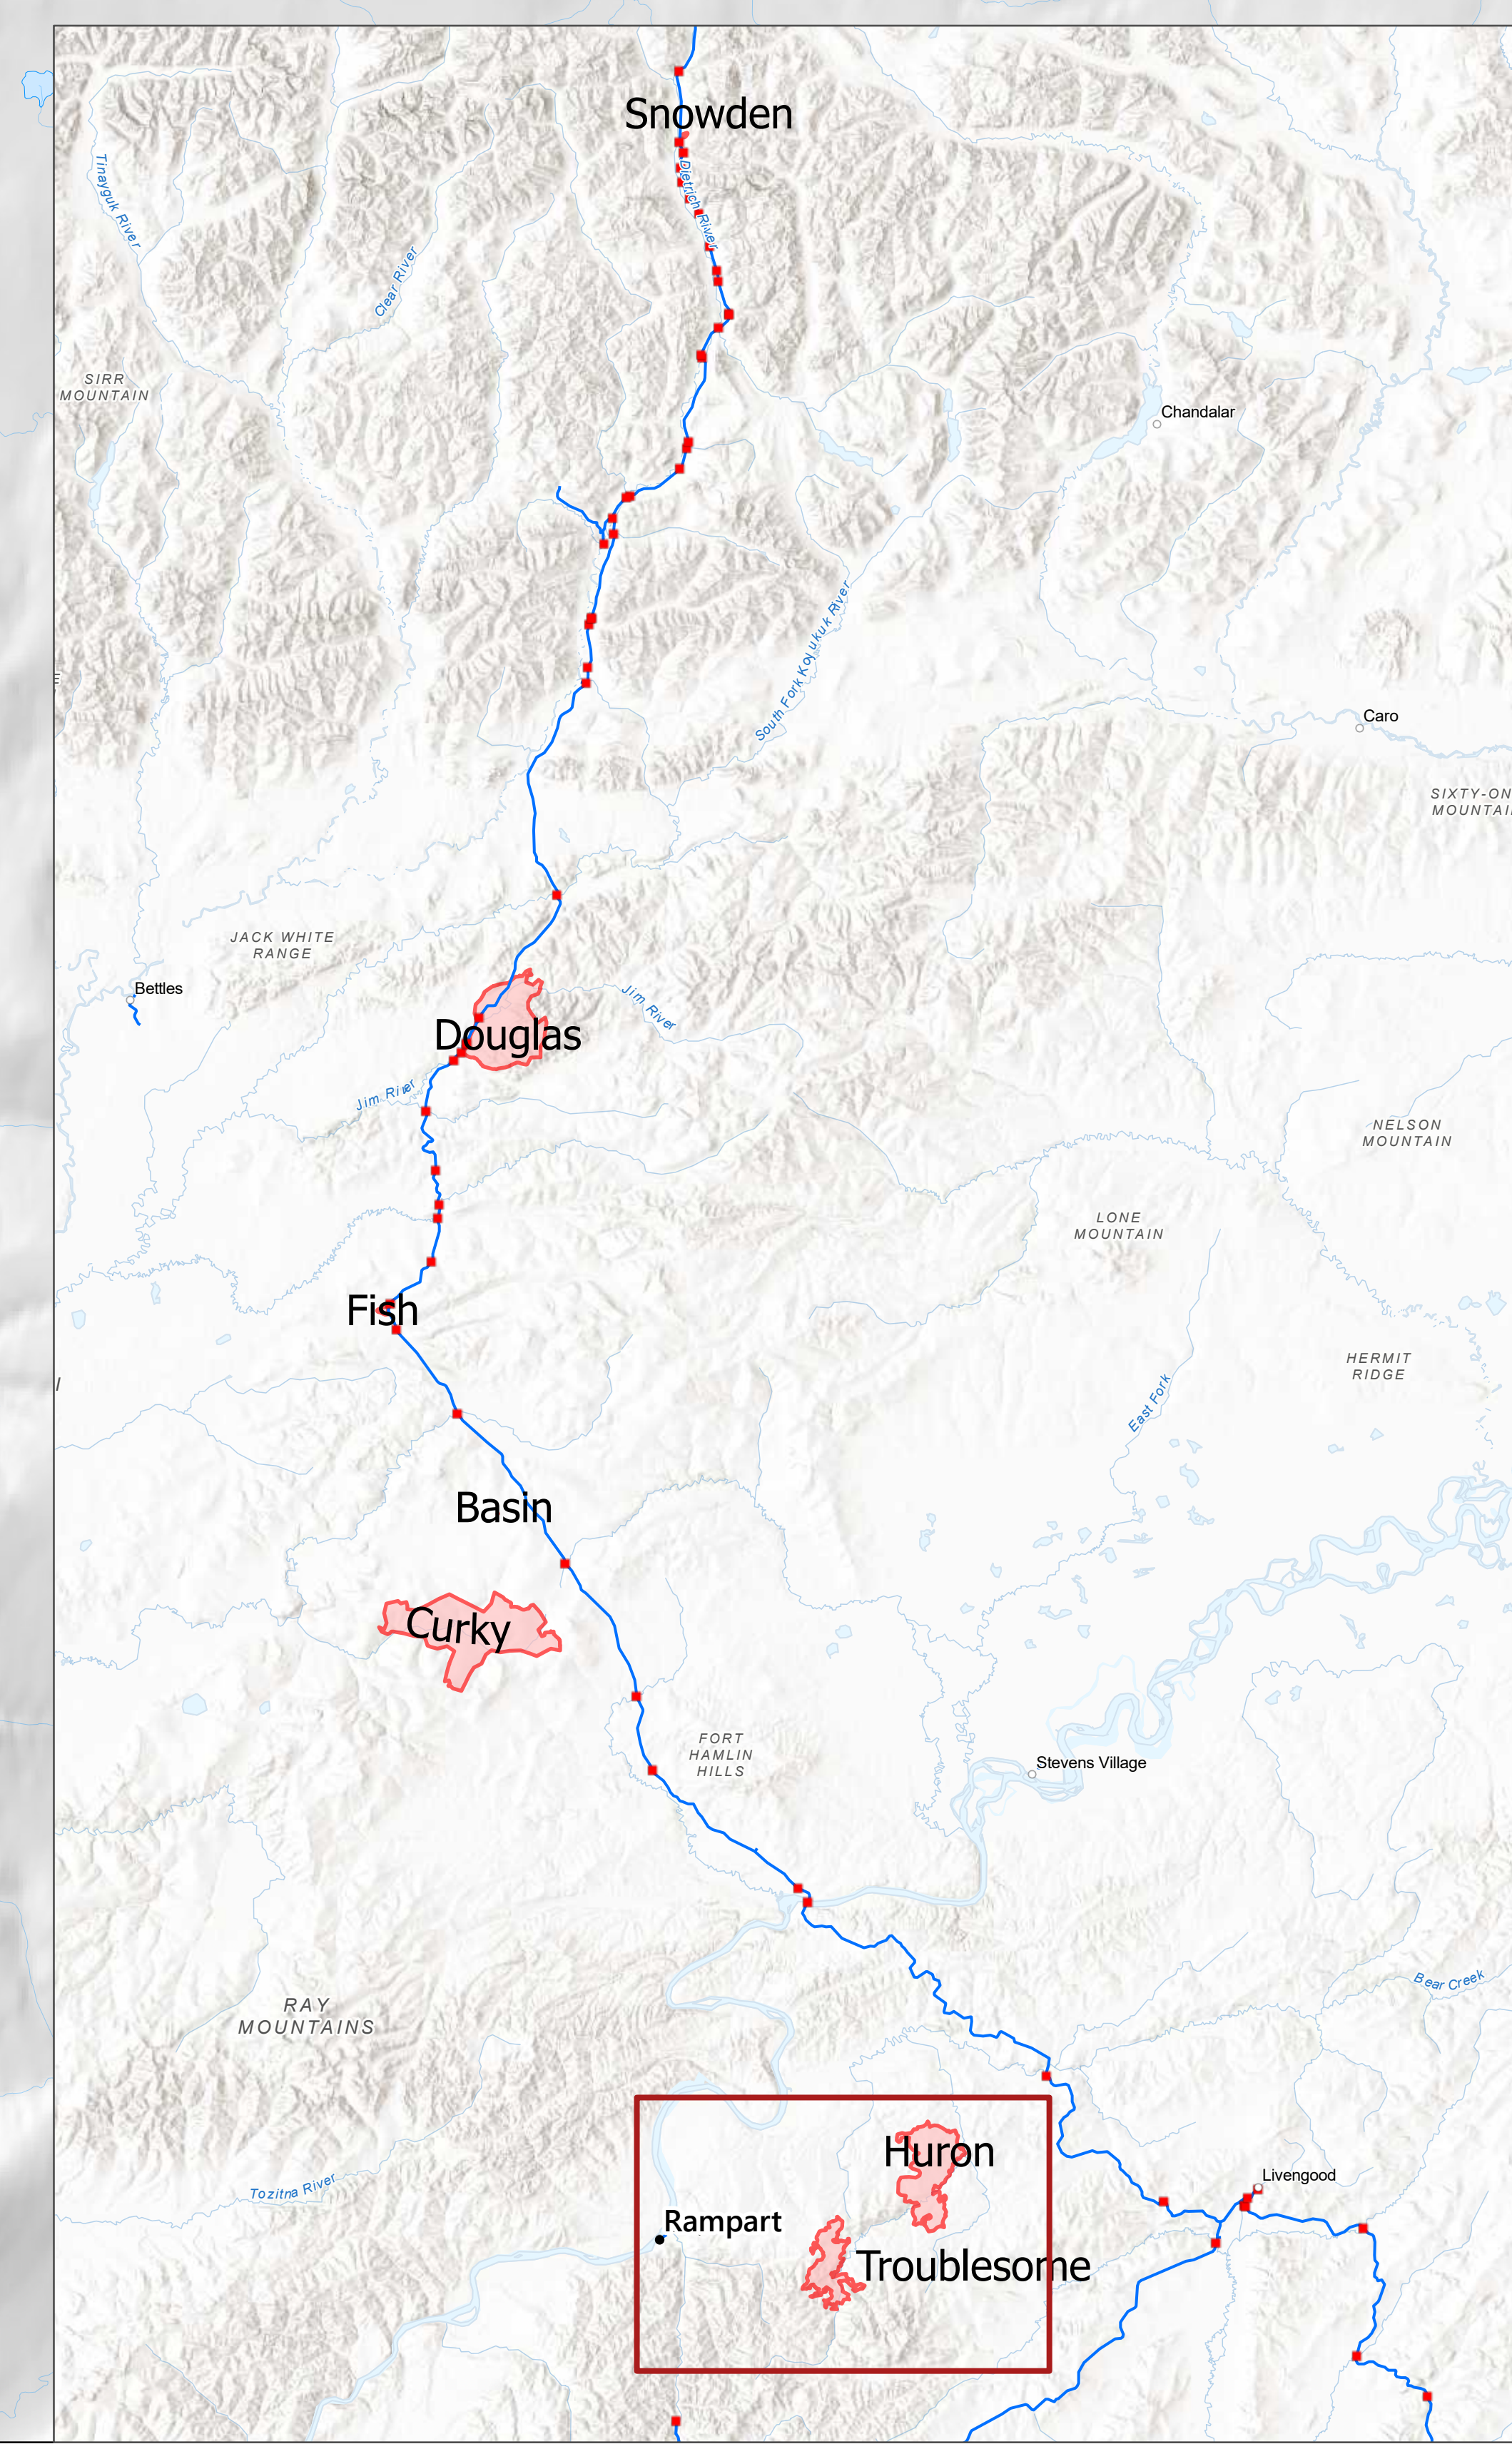

Fire Progression

Growth

2022-06-24 - 152 acres
2022-06-27 - 1,143 acres
2022-06-29 - 1,865 acres
2022-07-03 - 4,962 acres
2022-07-04 - 5,692 acres
2022-07-05 - 6,098 acres
2022-07-06 - 7,612 acres

- 2022-07-07 - 7,925 acres
- Alaska Known Sites Database
- Structure
  - Mining Camp/Equipment
  - Communications
  - Other

- Road
- Other active wildfire
- local\_placenames

North arrow pointing up. Scale bar showing 0 to 2 miles. Text: 'Miles', '0 1 2 Miles', 'Latest acres from VIIRS 7/7 @ 2123 AKDT'.