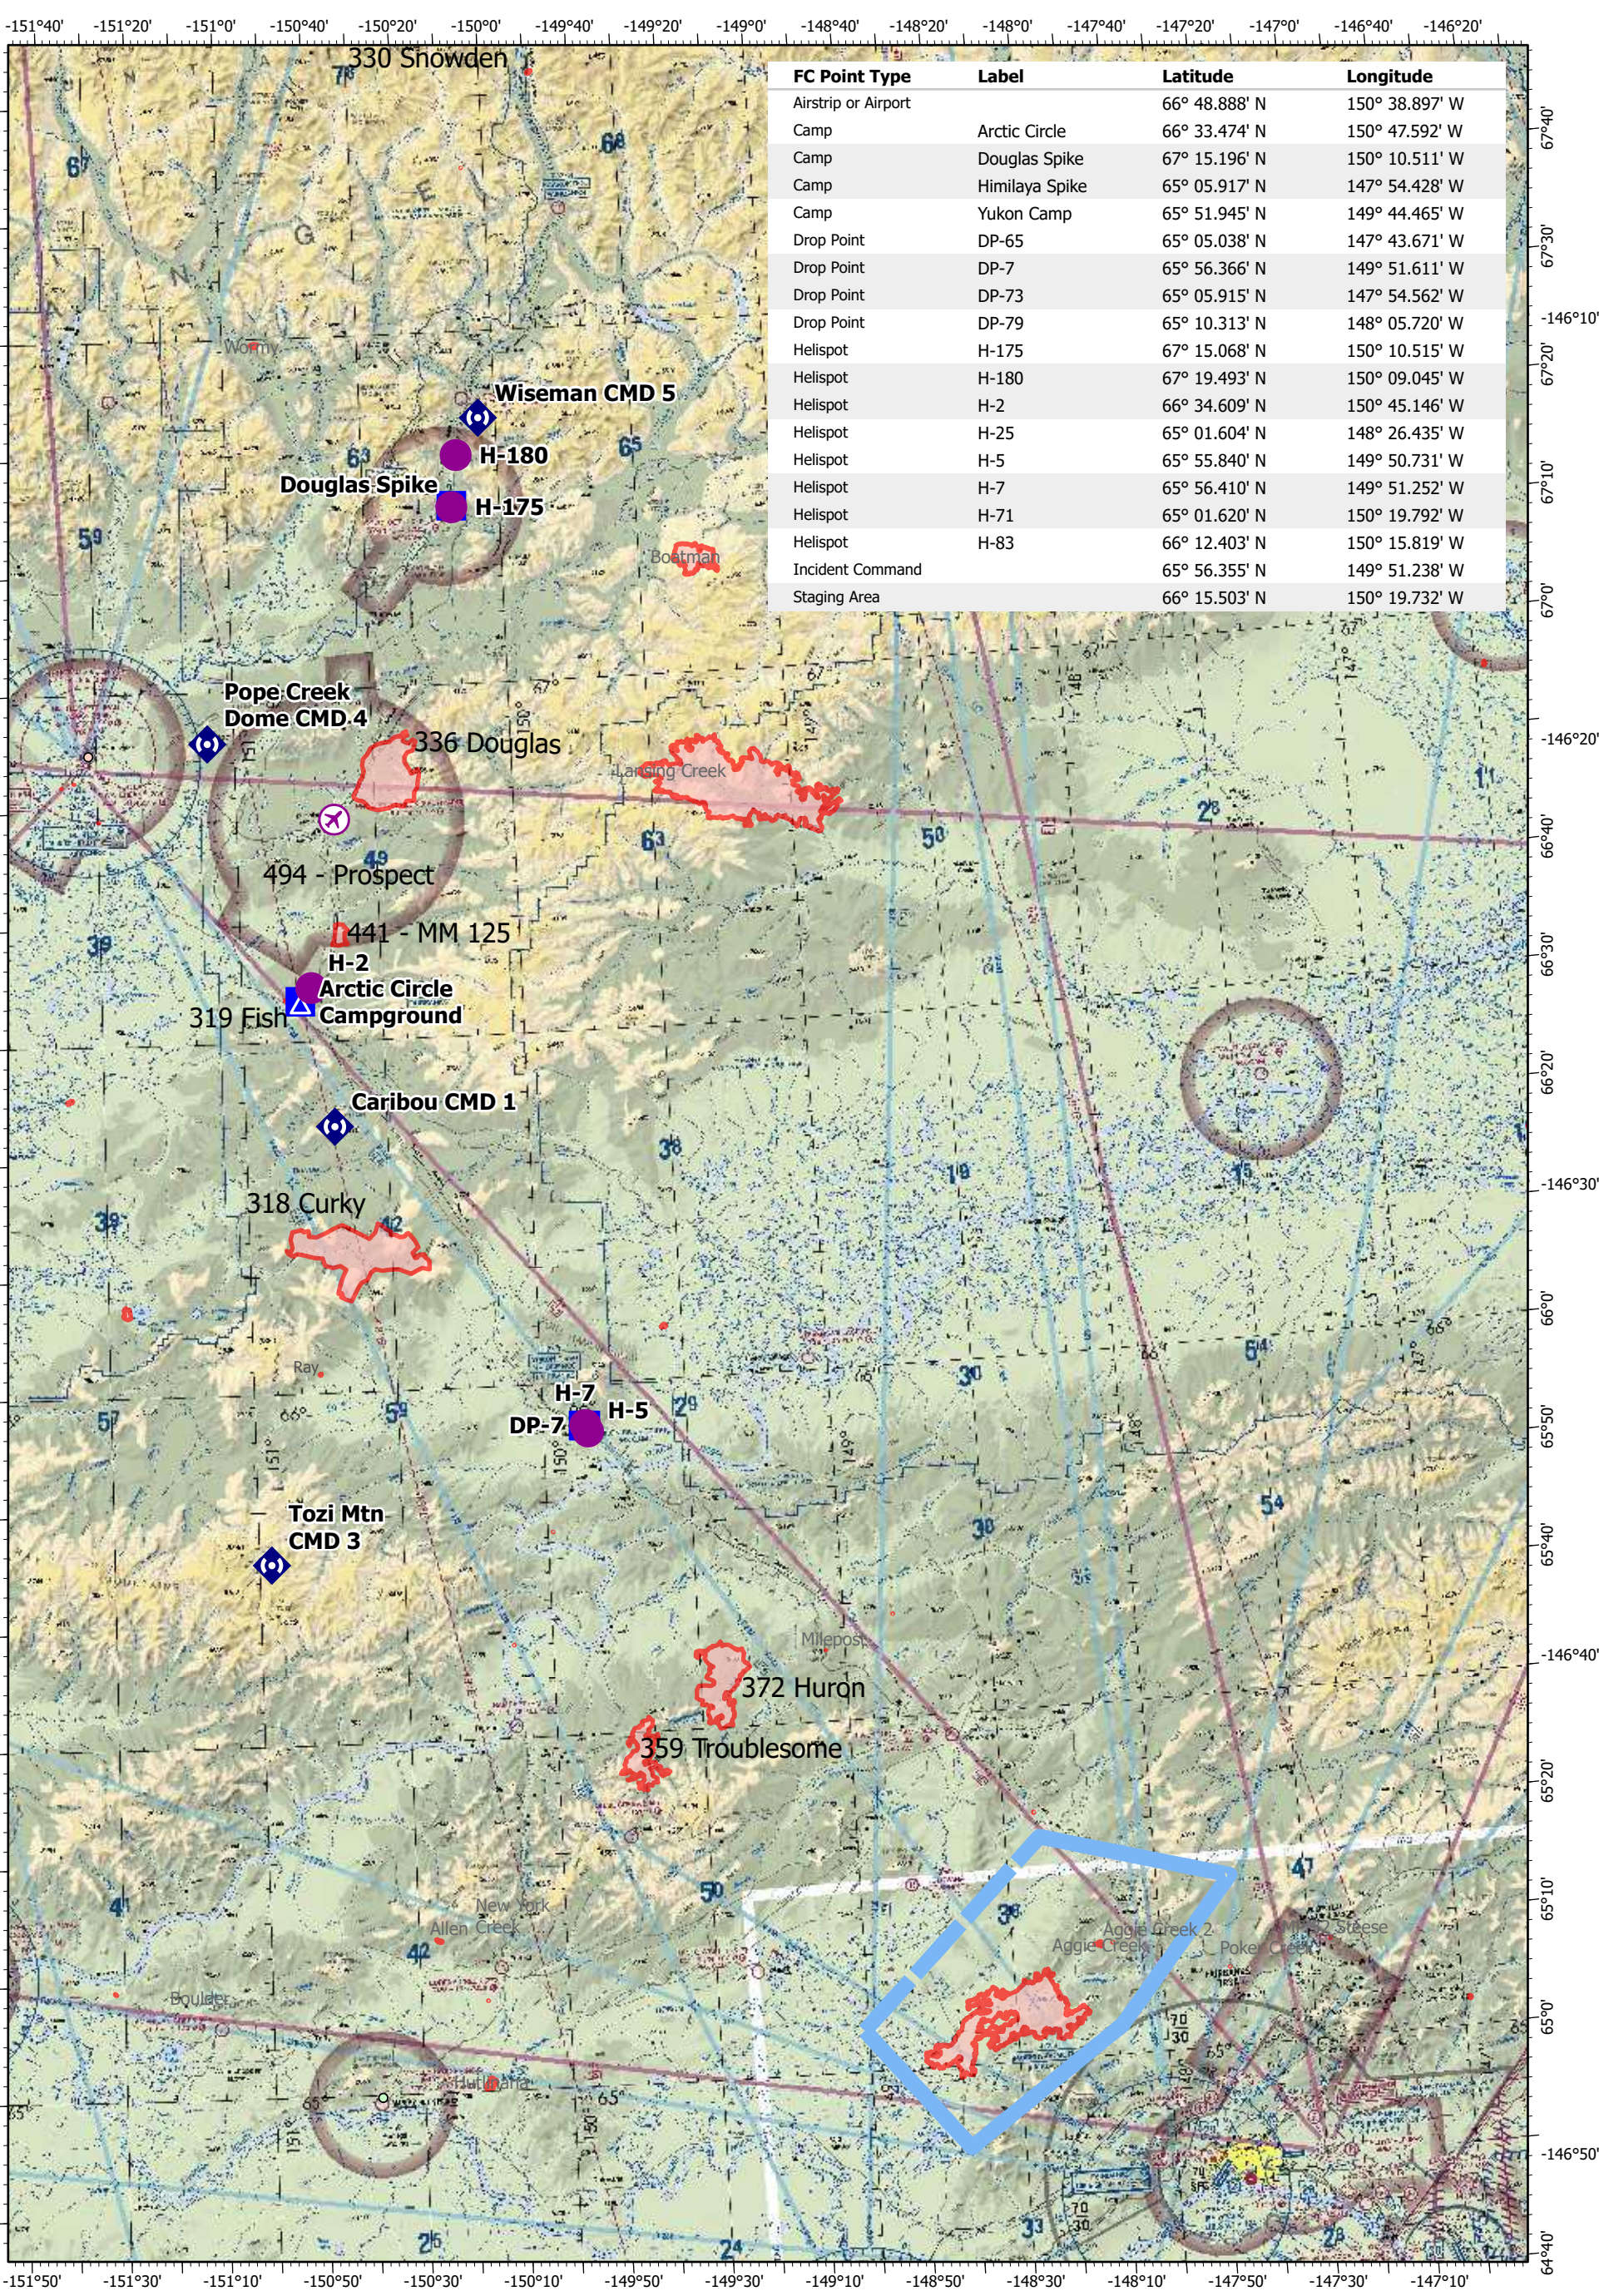

Pilot Map Dalton Highway Complex

Operations AKTAD896 7/8/2022 75842 acres

Fuel_Locations

- JetA
- JetA & AV

Air Operations

- ✈ Airstrip or Airport

Logistics

- 📍 Incident Command Post
- 📍 Drop Point
- 📍 Camp

Communications

- 📡 Repeater

Air Ops

- 🚫 Temporary Flight Restriction
- 🔴 Wildfire Daily Fire Perimeter

NAD83 UTM Zone 5N
OP day of use: 7/5