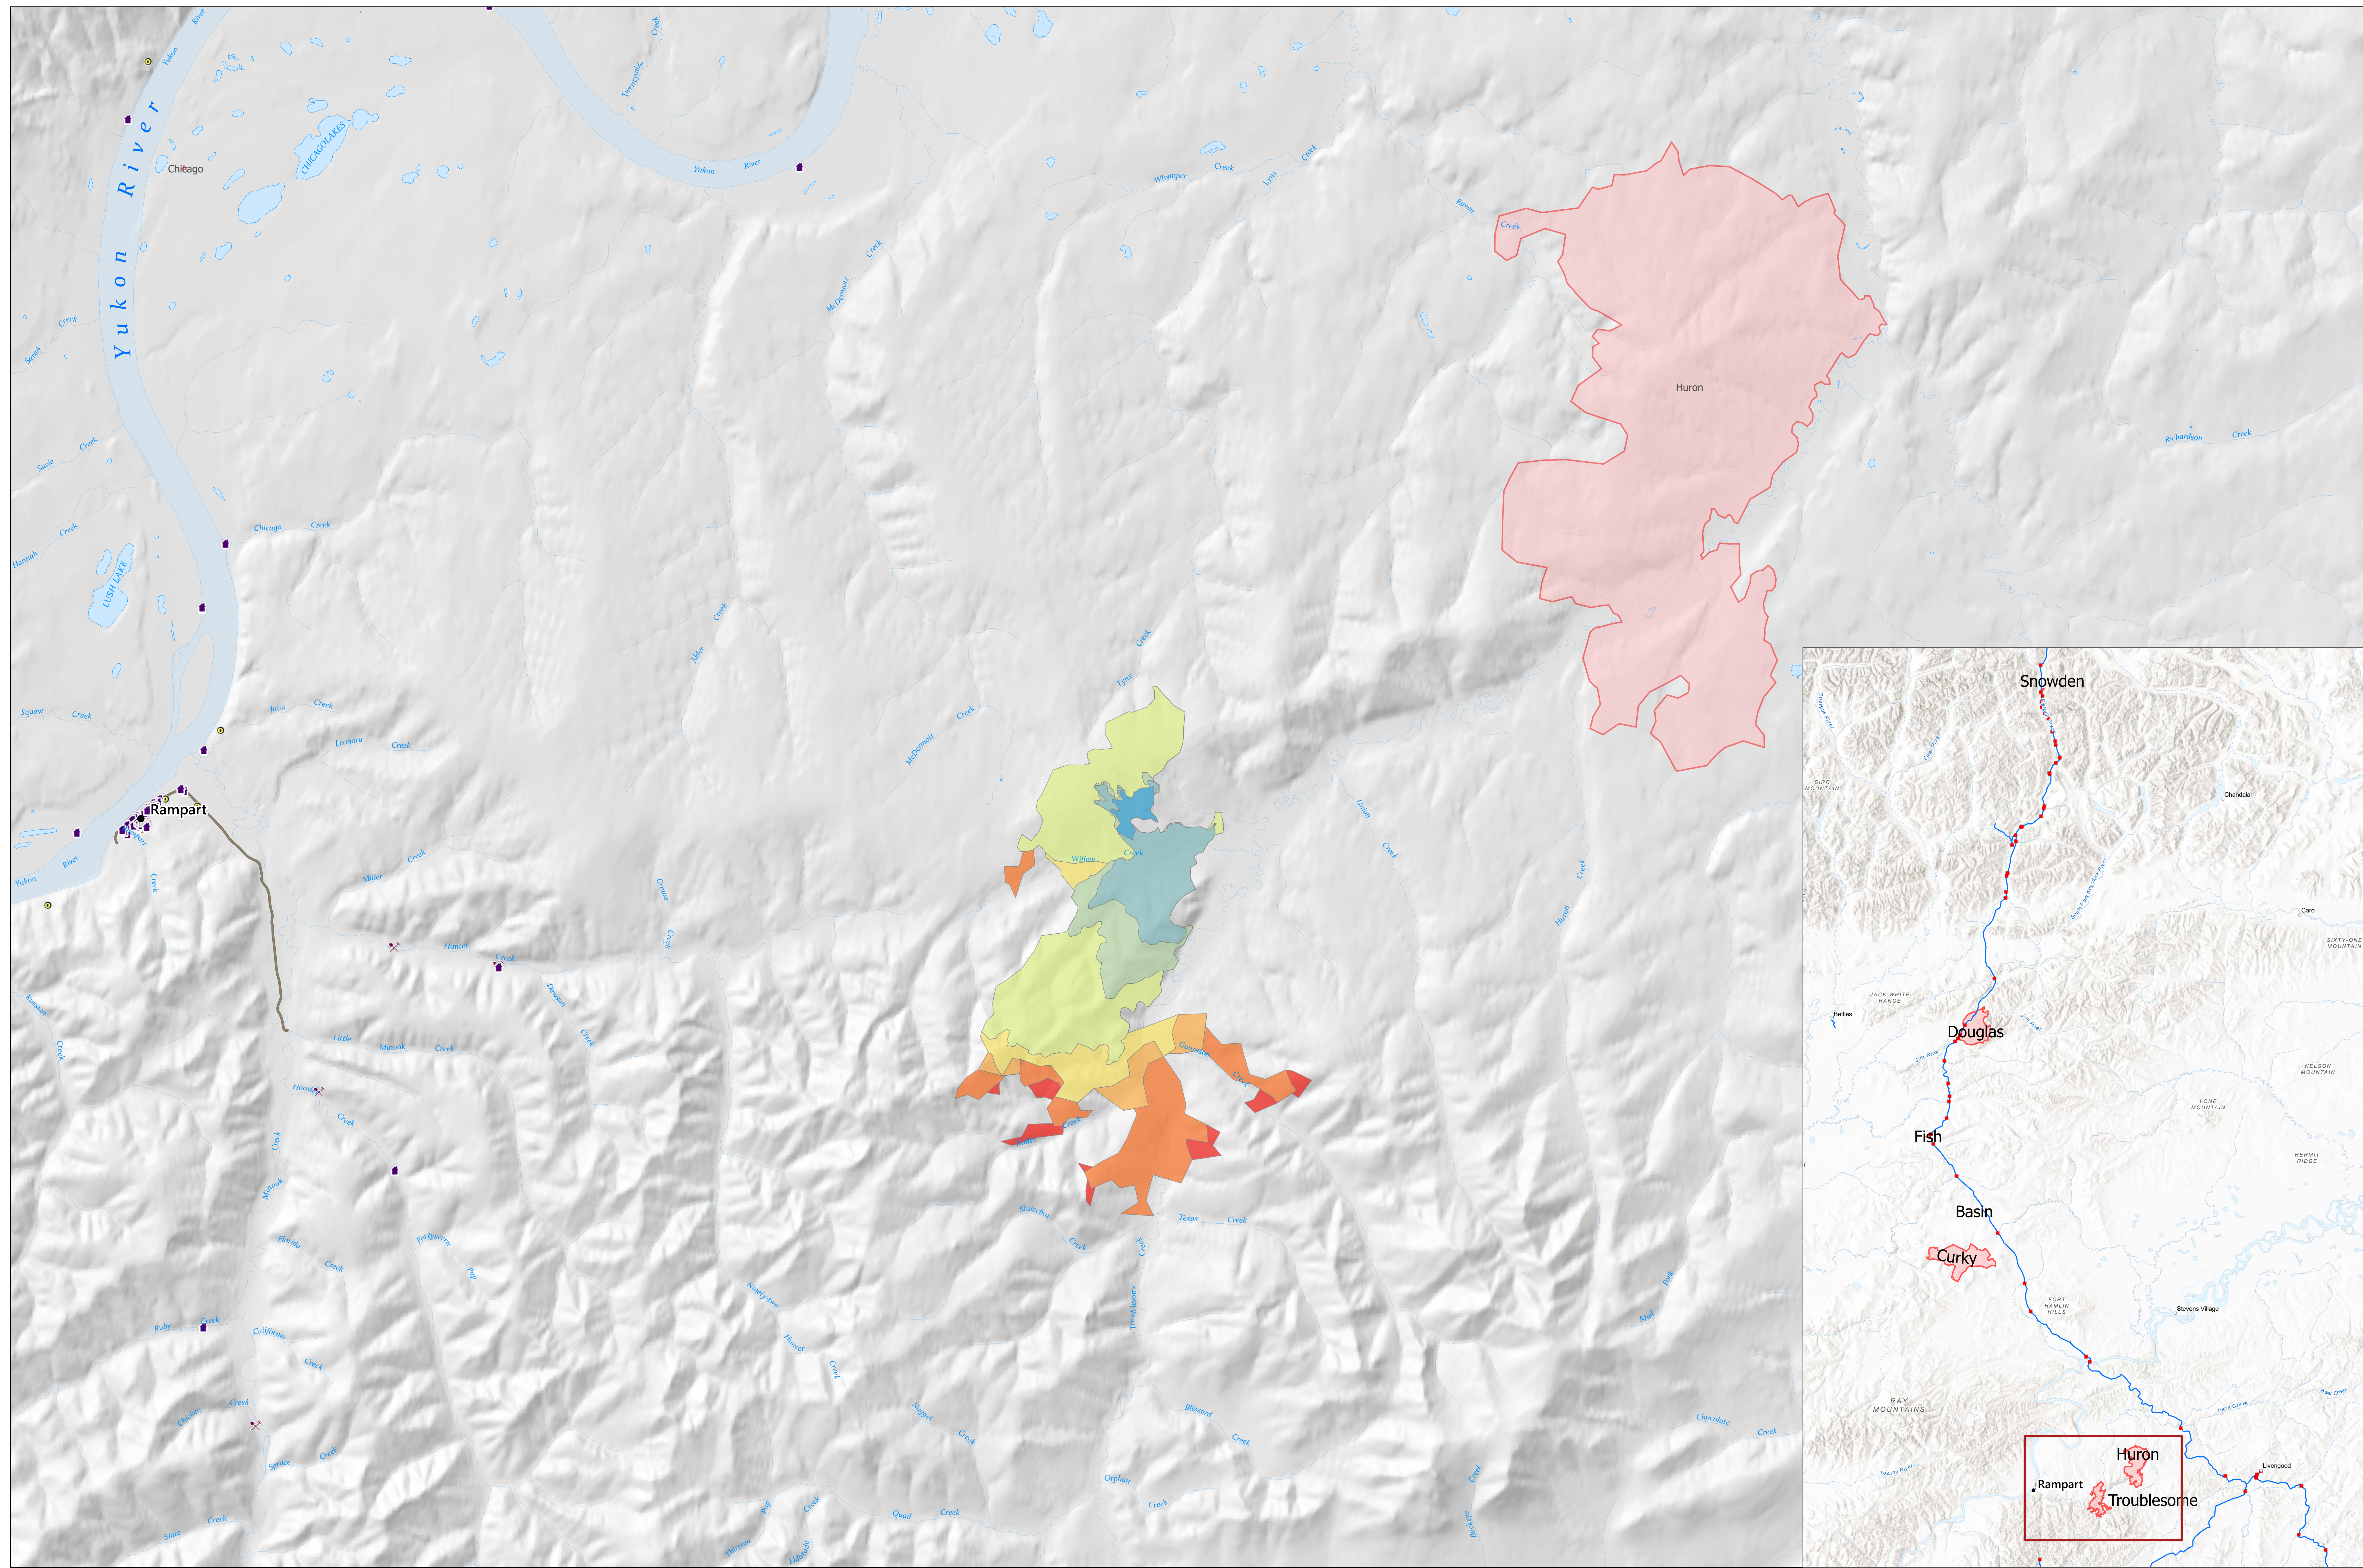

Fire Progression

Growth	
2022-06-24	152 acres
2022-06-27	1,143 acres
2022-06-29	1,865 acres
2022-07-03	4,962 acres
2022-07-04	5,692 acres
2022-07-05	6,098 acres
2022-07-06	7,612 acres

- 2022-07-07 - 7,925 acres
- Alaska Known Sites Database
 - Structure
 - Mining Camp/Equipment
 - Communications
 - Other

- Road
- Other active wildfire