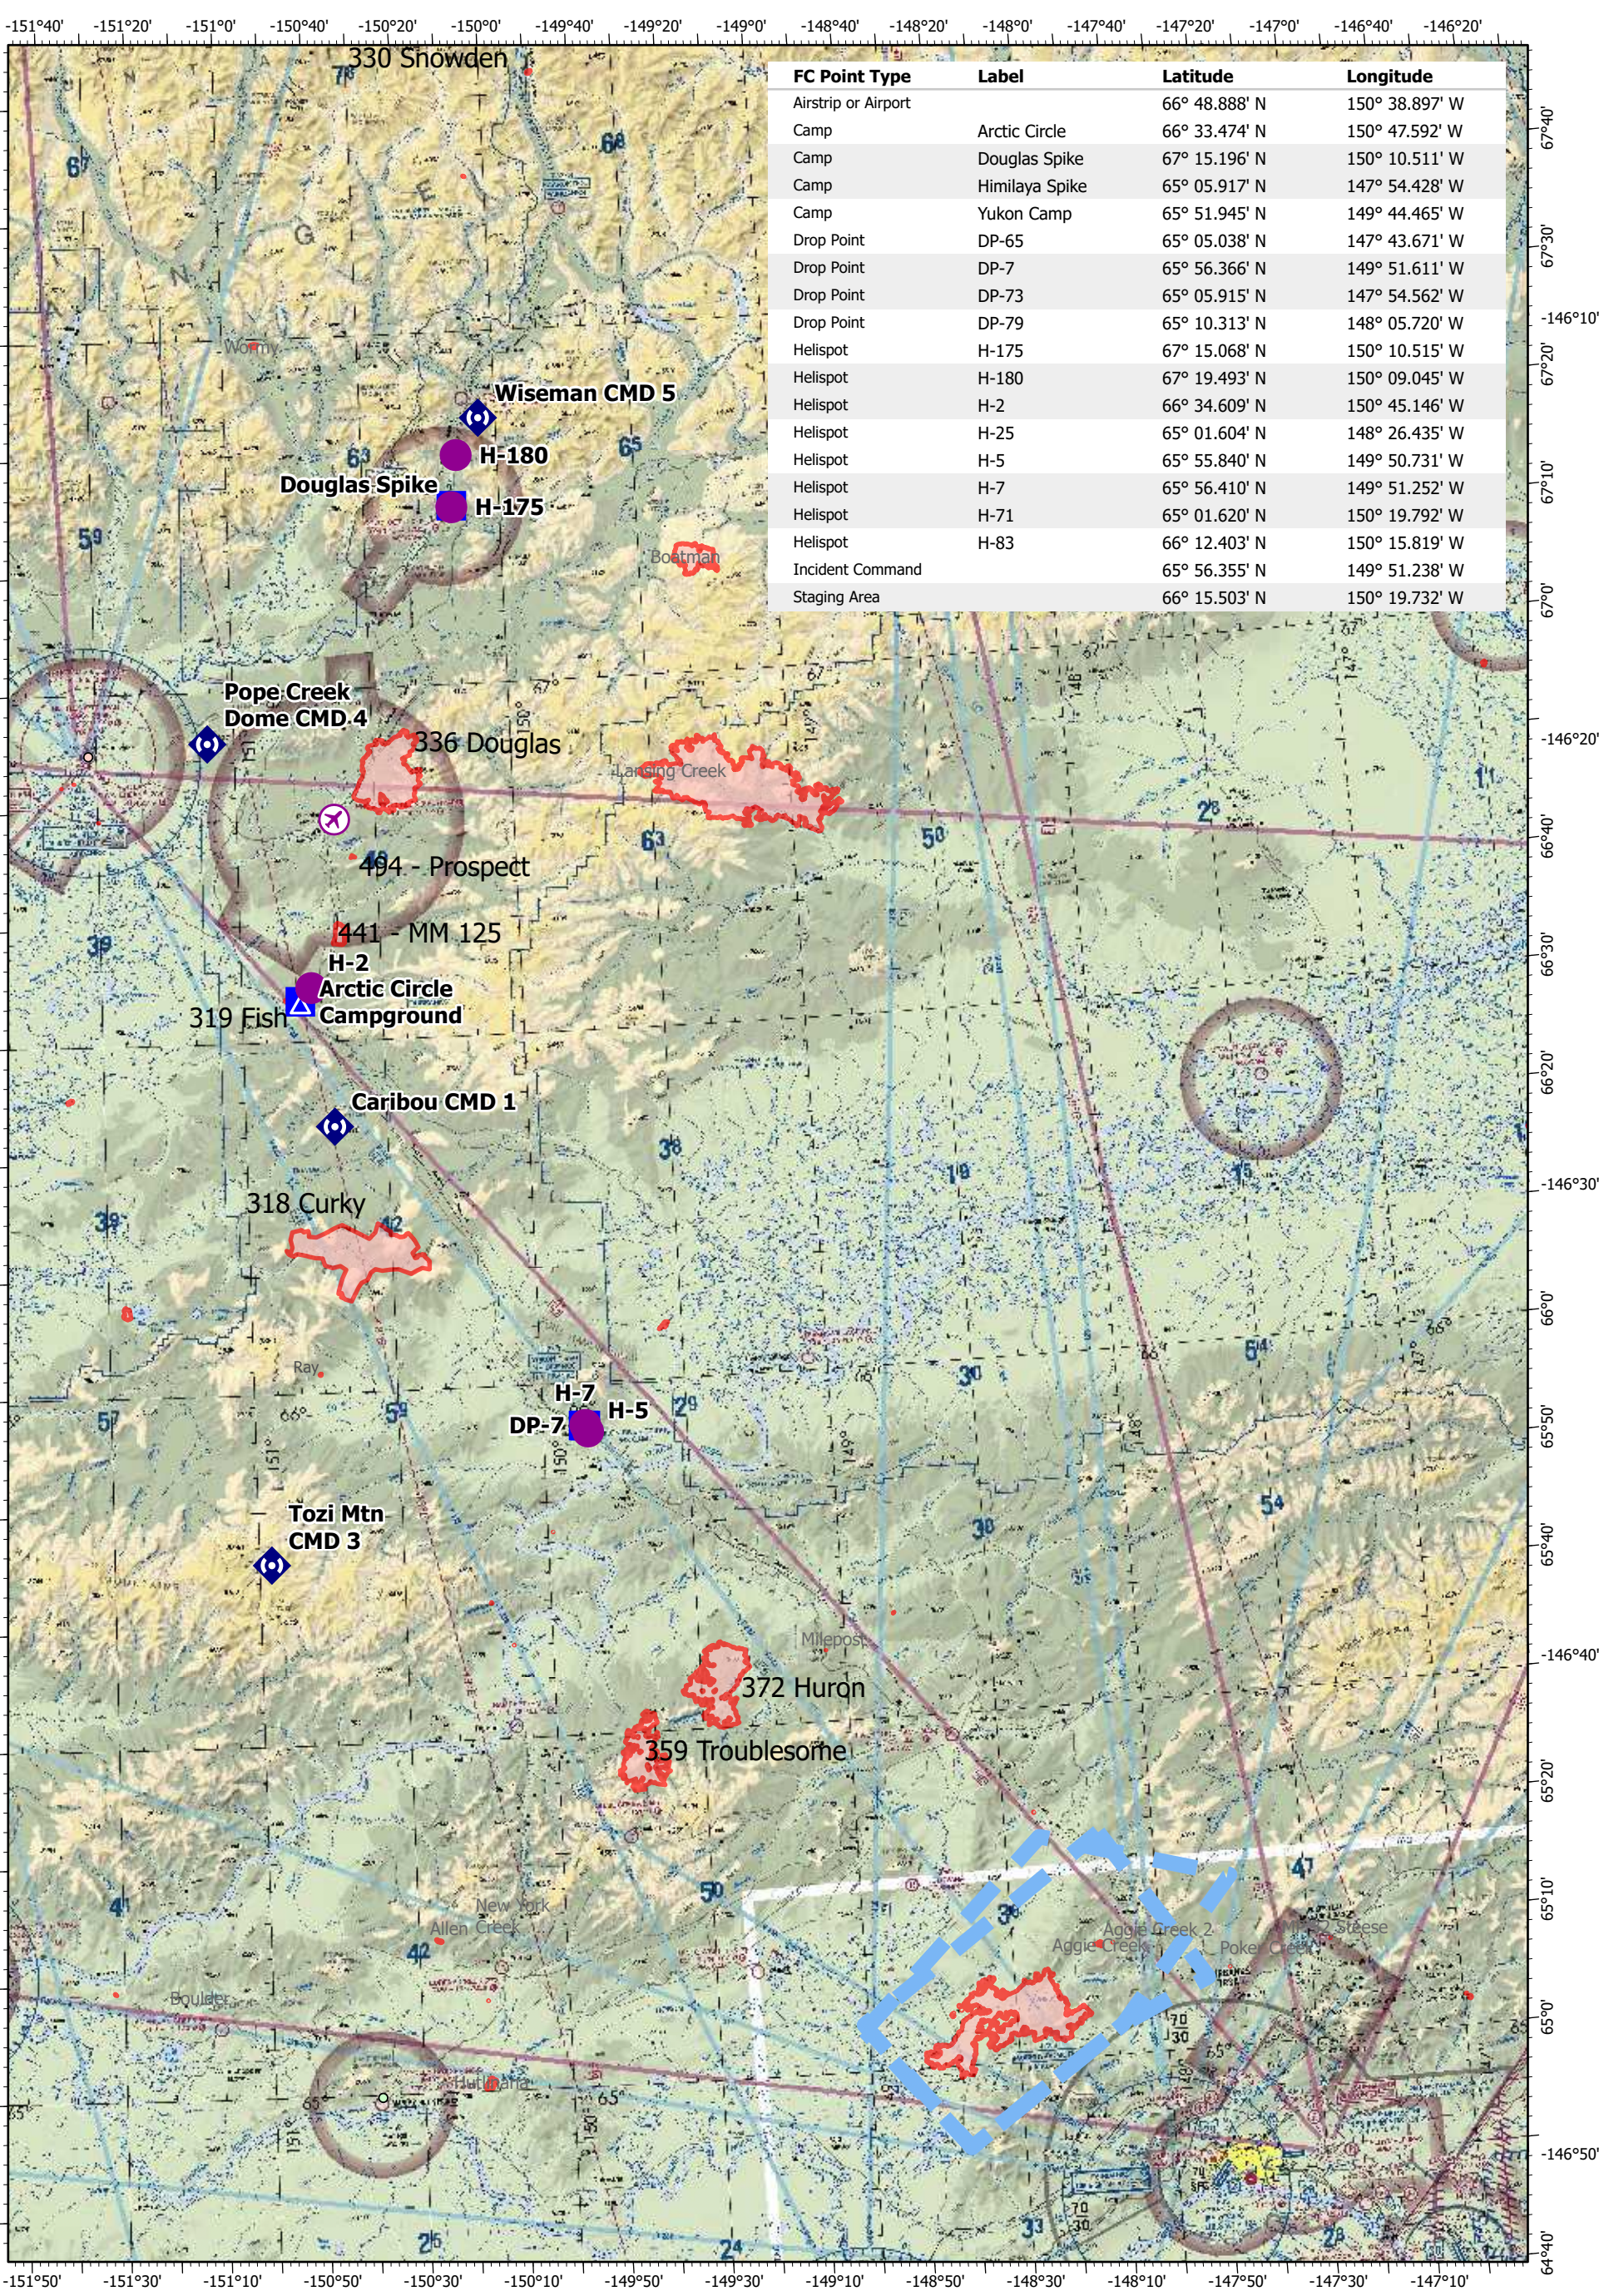

Pilot Map Dalton Highway Complex

Operations AKTAD896 7/11/2022 83,534 acres

Fuel_Locations

- JetA
- JetA & AV

Air Operations

- ✈ Airstrip or Airport

Logistics

- 📍 Incident Command Post
- 📍 Drop Point
- 📍 Camp

Communications

- 📡 Repeater

Air Ops

- 🚫 Temporary Flight Restriction
- 🔴 Wildfire Daily Fire Perimeter

NAD83 UTM Zone 5N
OP day of use: 7/5