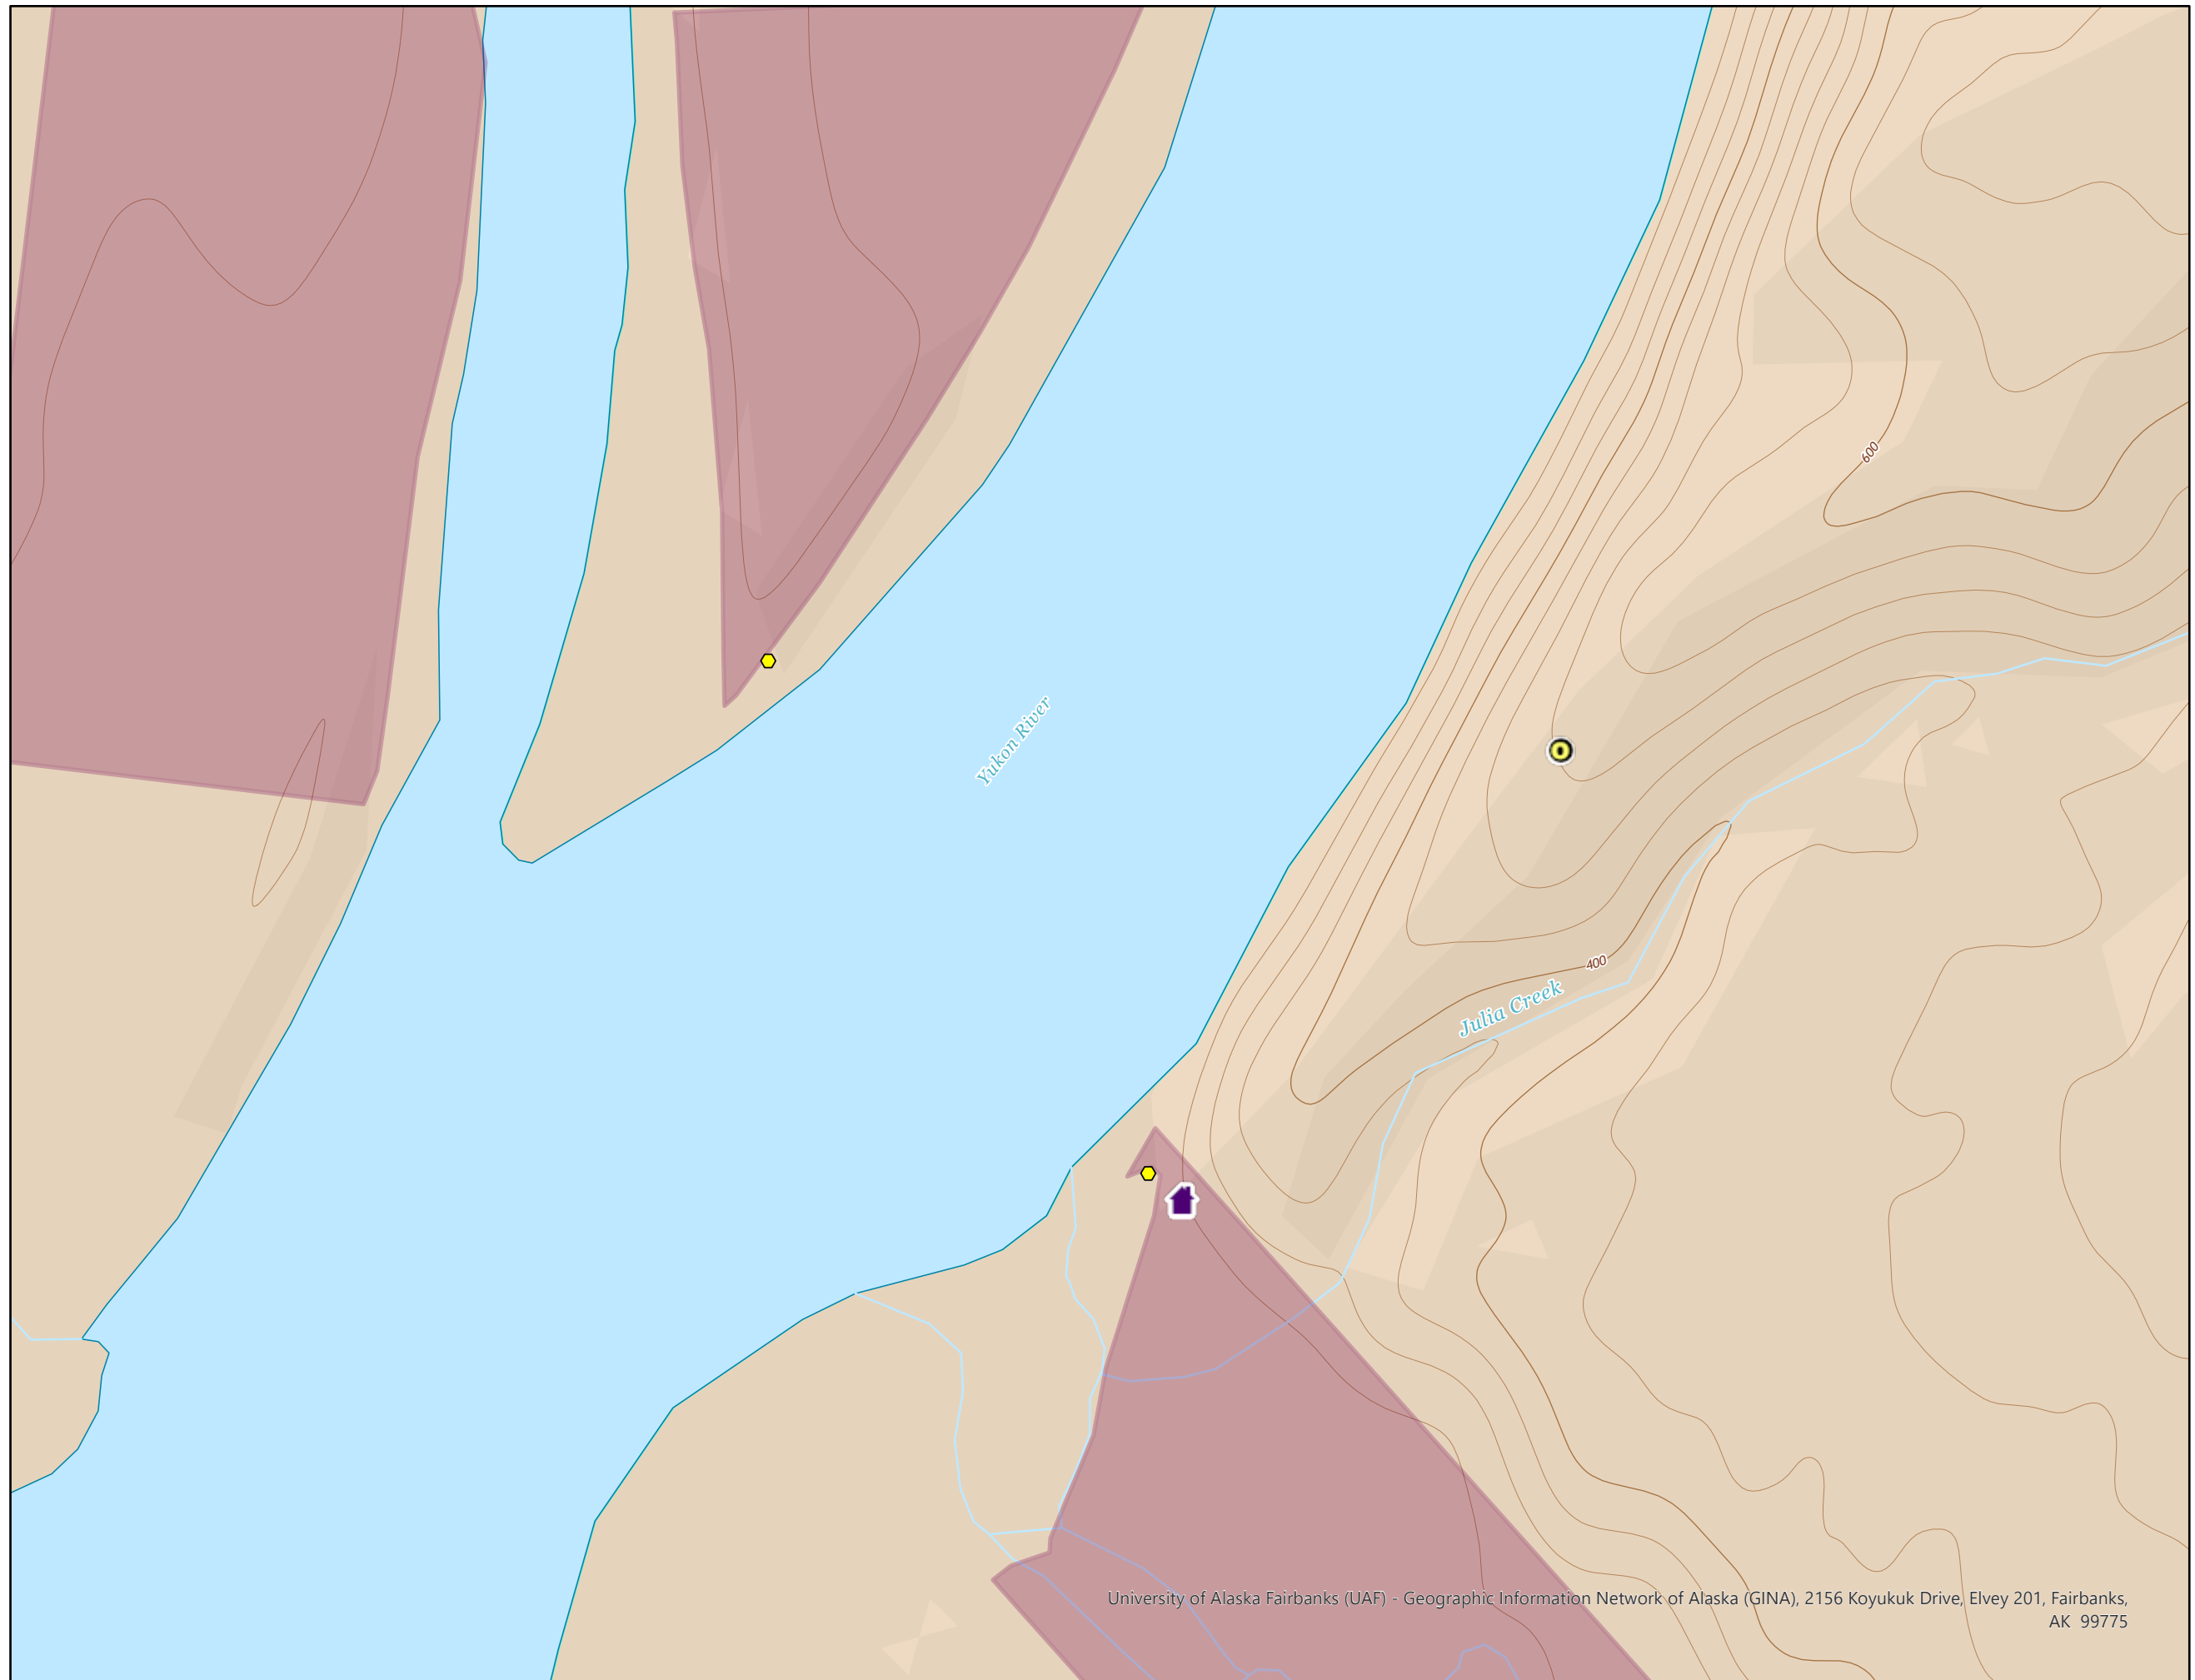

# Ops Rampart

Dalton Highway Complex  
AKTAD896  
7/17/2022

88,888 acres at 7/17/2022

## Reference

- Other (Potential Pump Site)
- Structure
- Other
- Native Allotments

## Ownership

- Incorporated
- Undetermined

7/16/2022 2222  
Imagery and GPS Flight  
North American 1983 Datum. LatLong Grid