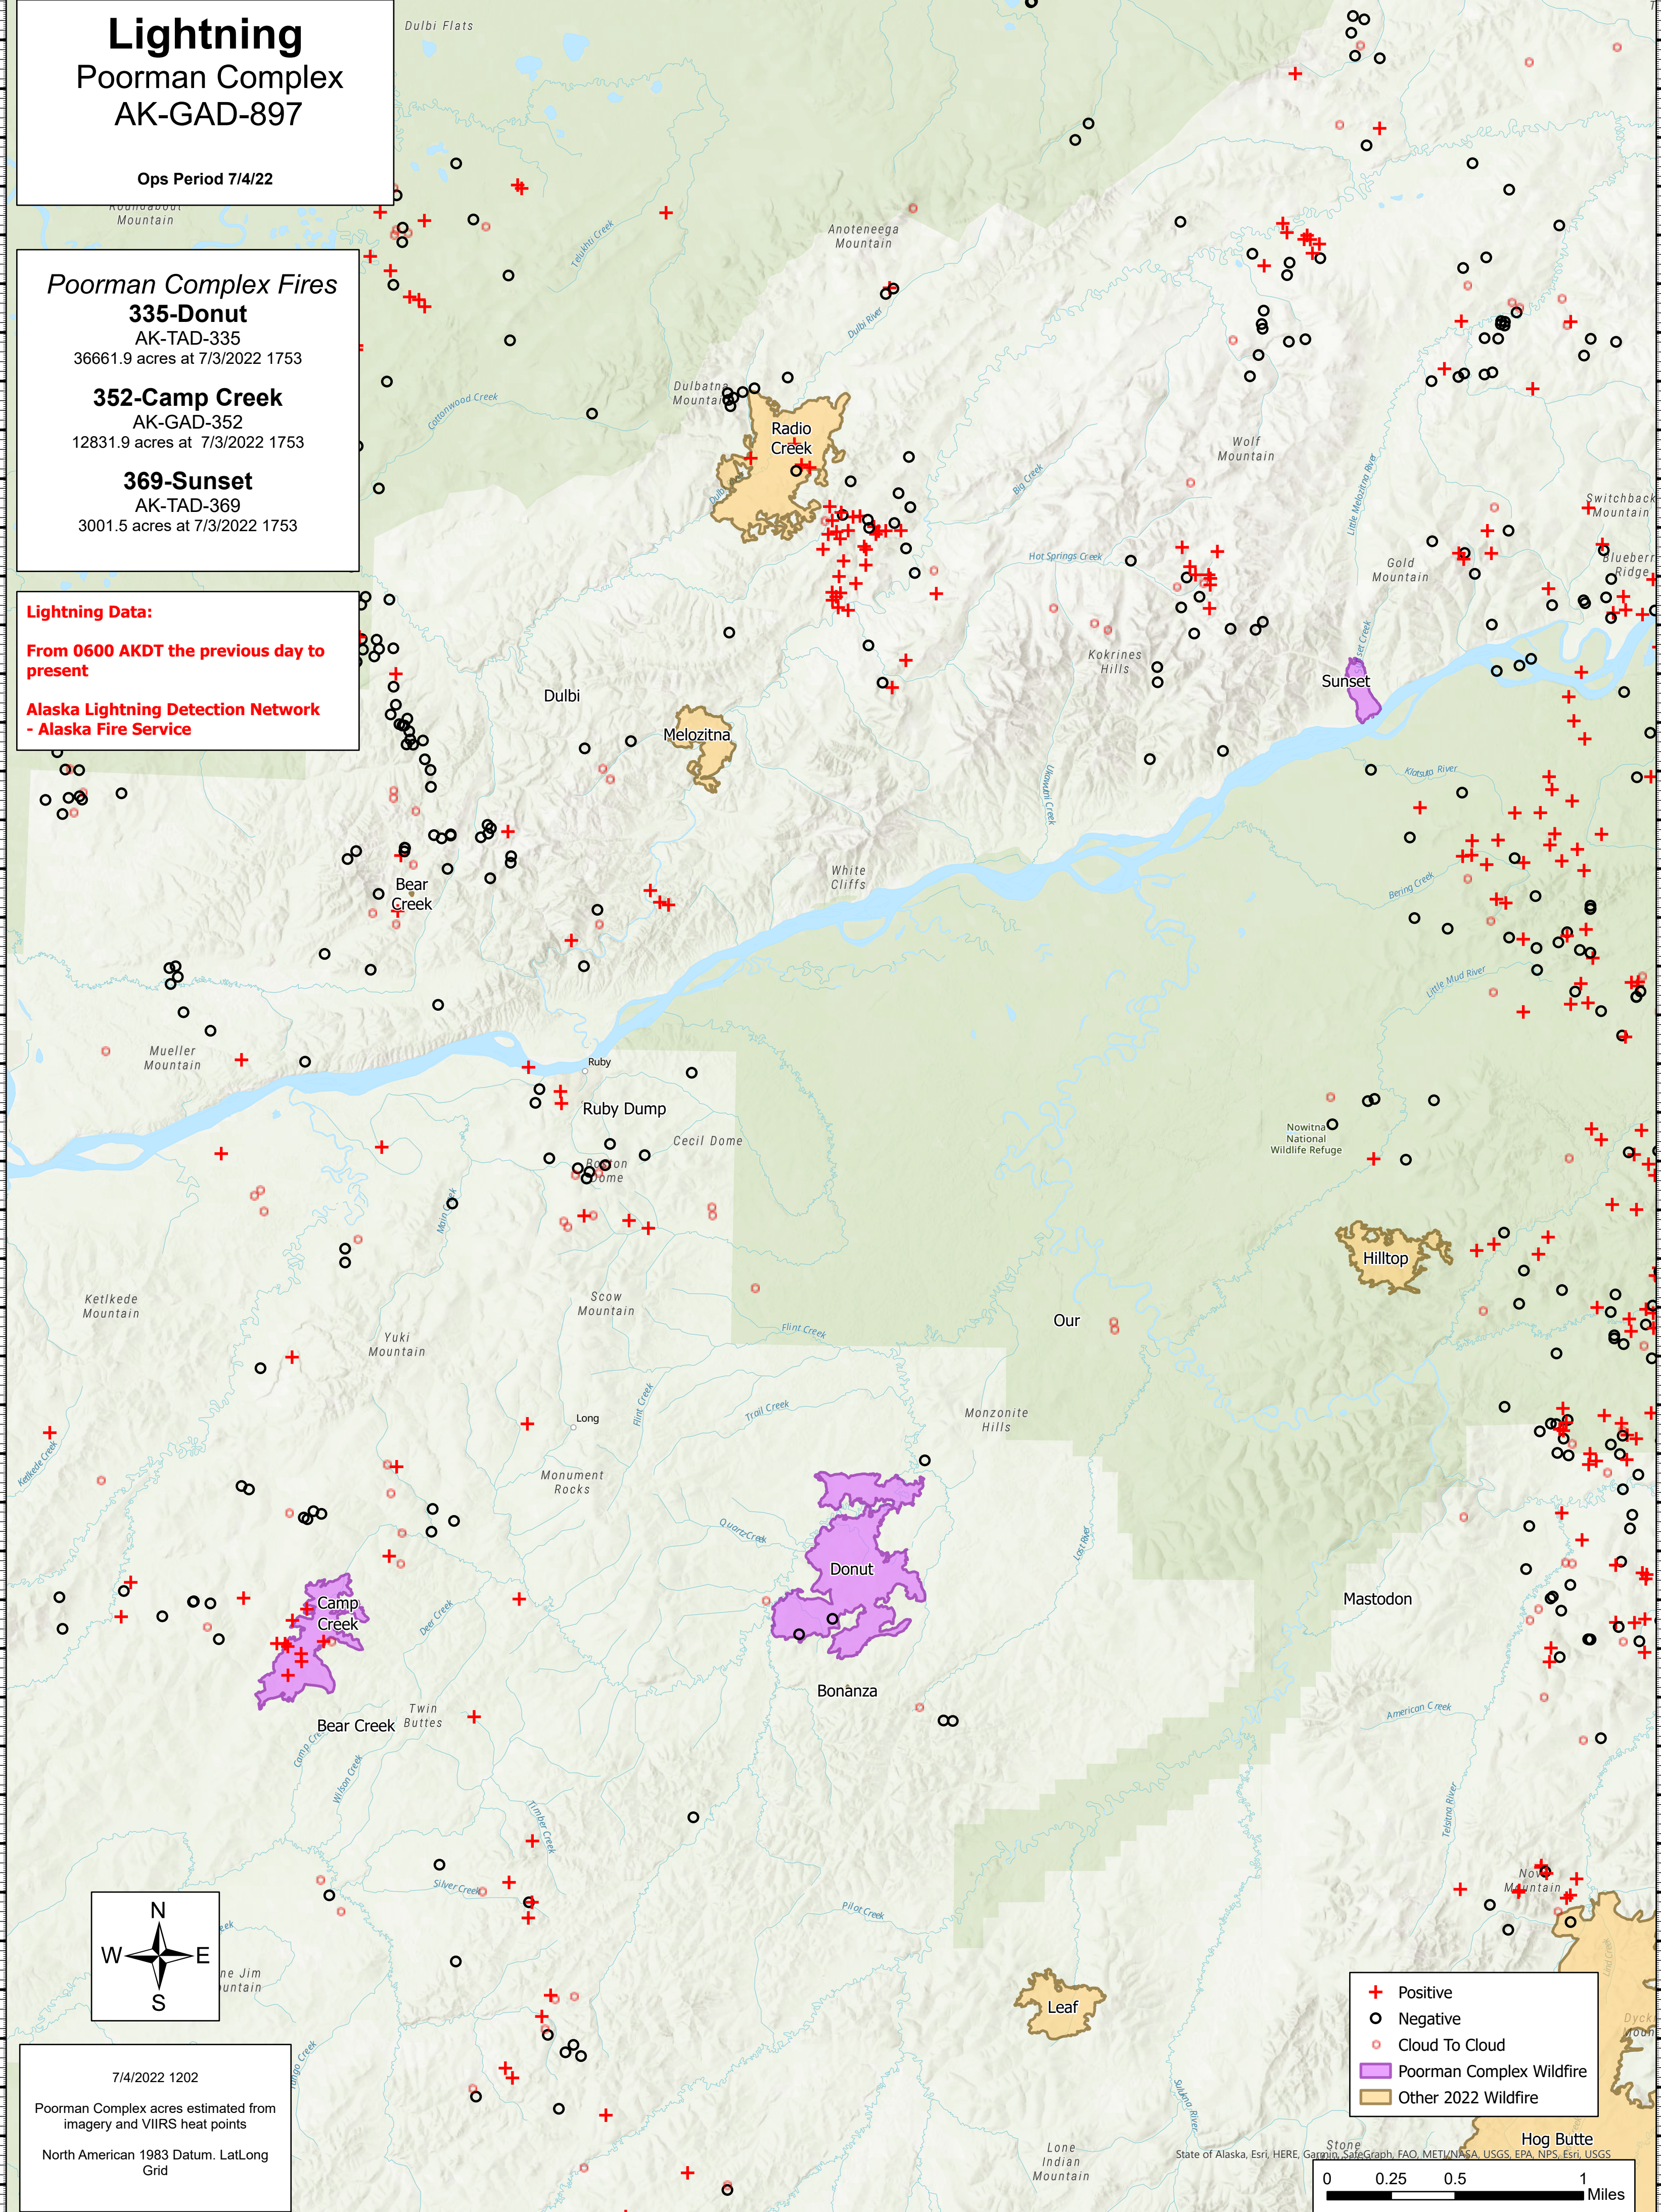

Lightning

Poorman Complex

AK-GAD-897

Ops Period 7/4/22

Poorman Complex Fires

335-Donut
AK-TAD-335
36661.9 acres at 7/3/2022 1753

352-Camp Creek
AK-GAD-352
12831.9 acres at 7/3/2022 1753

369-Sunset
AK-TAD-369
3001.5 acres at 7/3/2022 1753

Lightning Data:

From 0600 AKDT the previous day to present

Alaska Lightning Detection Network - Alaska Fire Service

7/4/2022 1202

Poorman Complex acres estimated from imagery and VIIRS heat points

North American 1983 Datum, LatLong Grid

- + Positive
- Negative
- Cloud To Cloud
- Poorman Complex Wildfire
- Other 2022 Wildfire

State of Alaska, Esri, HERE, Garmin, SafeGraph, FAO, METI/NASA, USGS, EPA, NPS, Esri, USGS