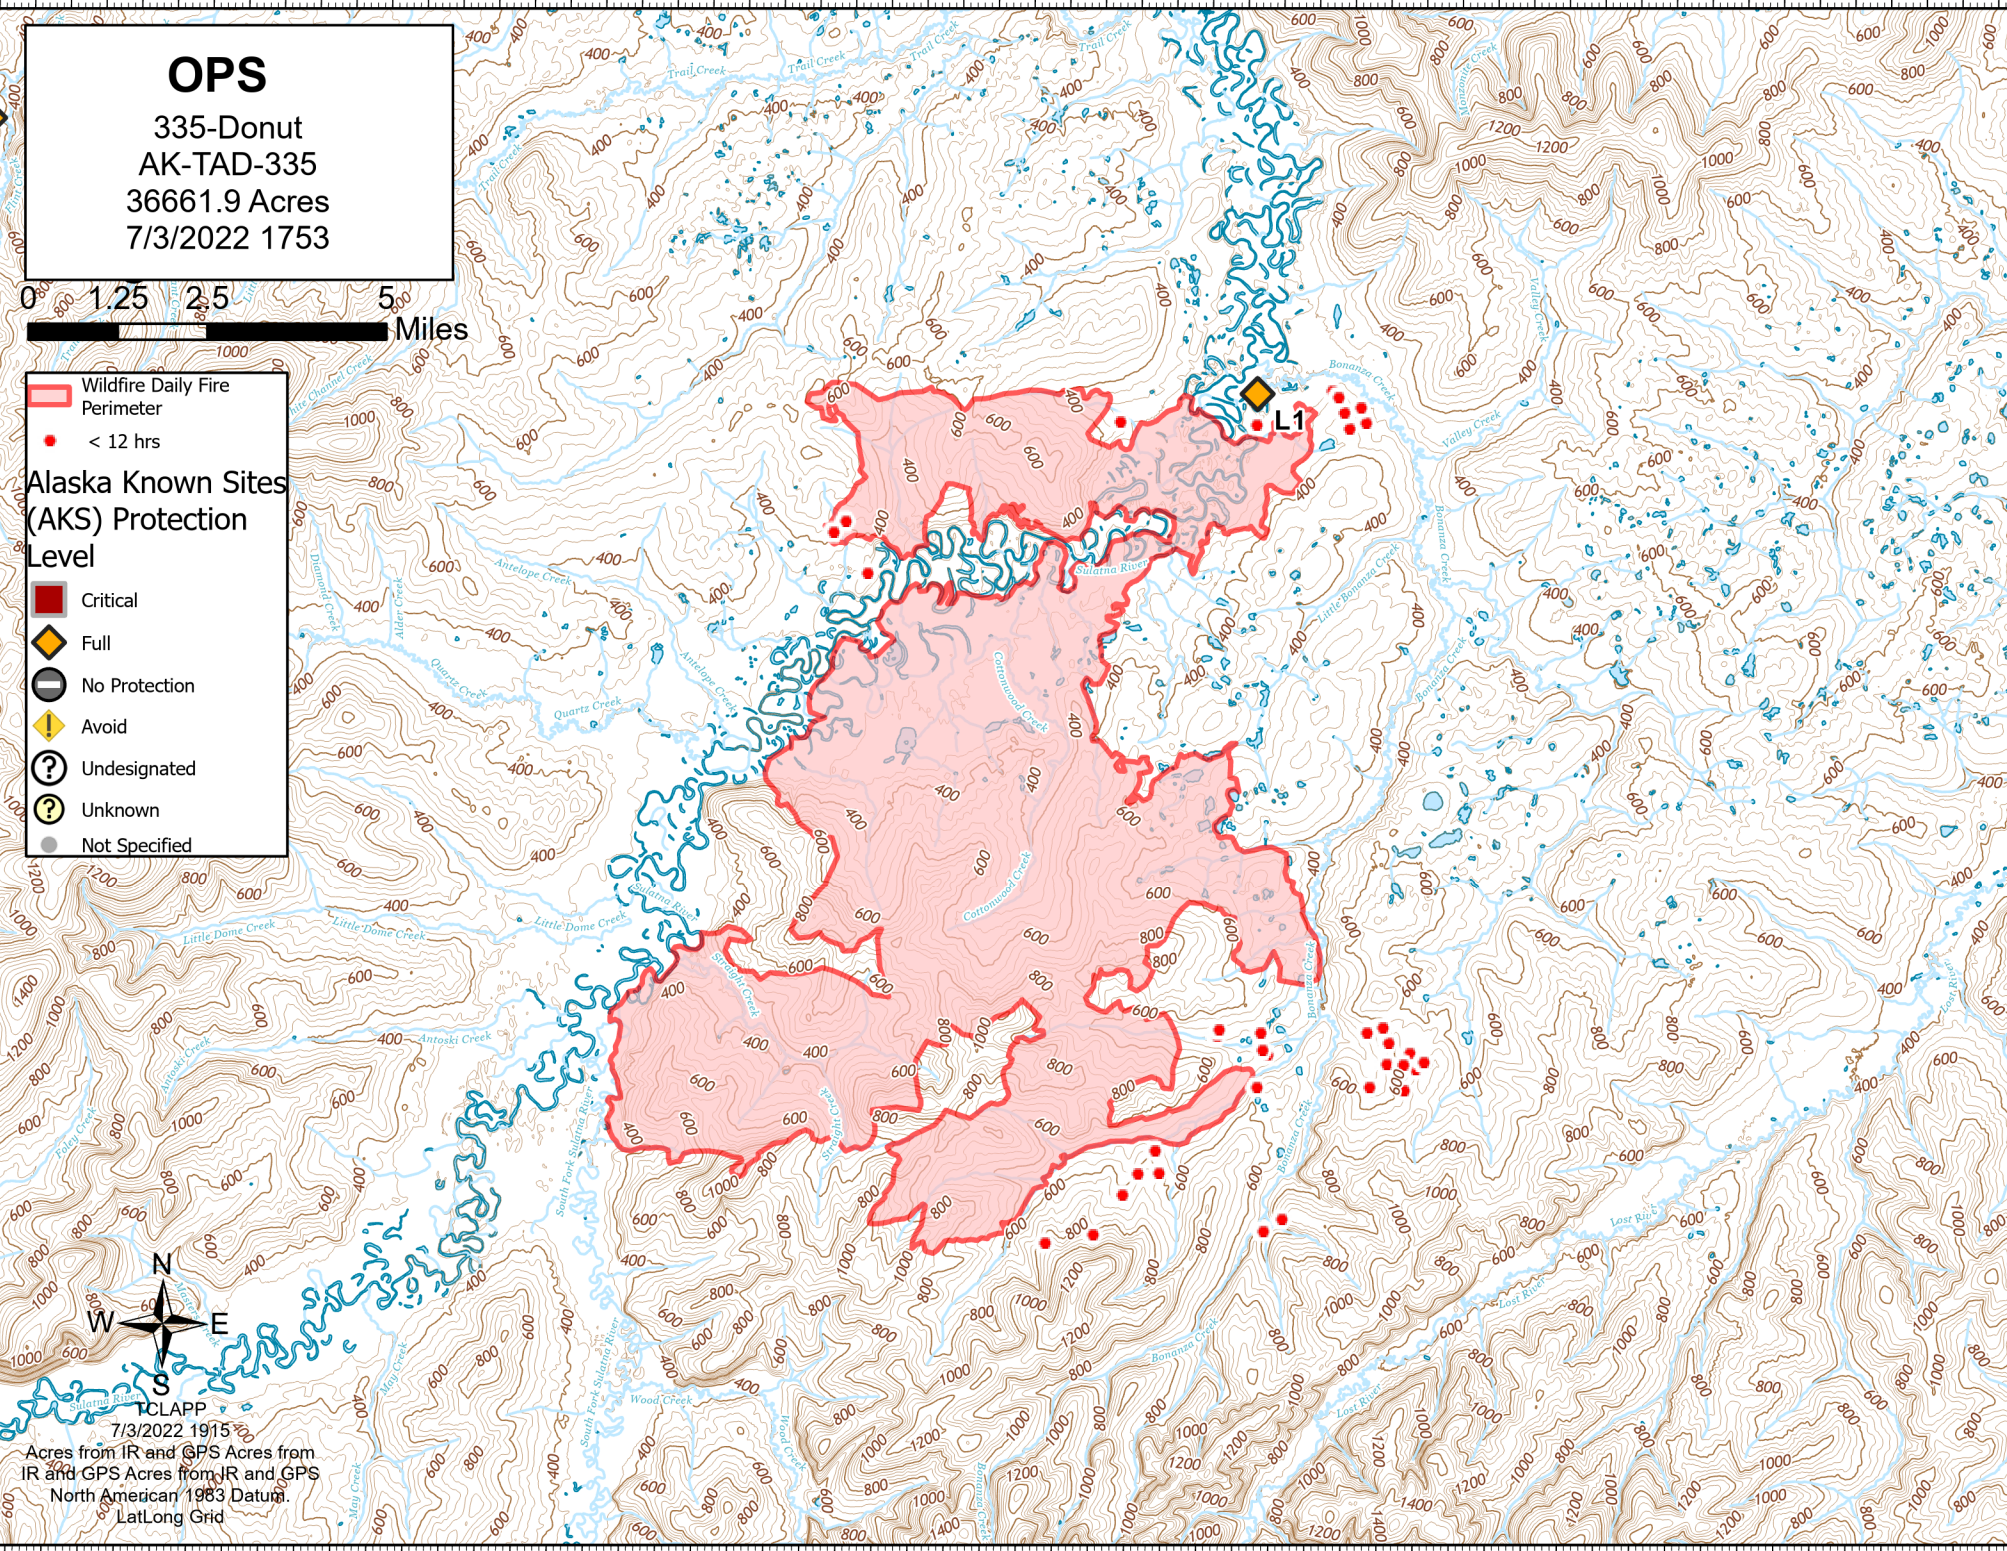

OPS

335-Donut
AK-TAD-335
36661.9 Acres
7/3/2022 1753

Wildfire Daily Fire Perimeter

- < 12 hrs

Alaska Known Sites (AKS) Protection Level

- Critical
- Full
- No Protection
- Avoid
- Undesignated
- Unknown
- Not Specified

TCLAPP
7/3/2022 1915
Acres from IR and GPS Acres from IR and GPS
North American 1983 Datum.
LatLong Grid