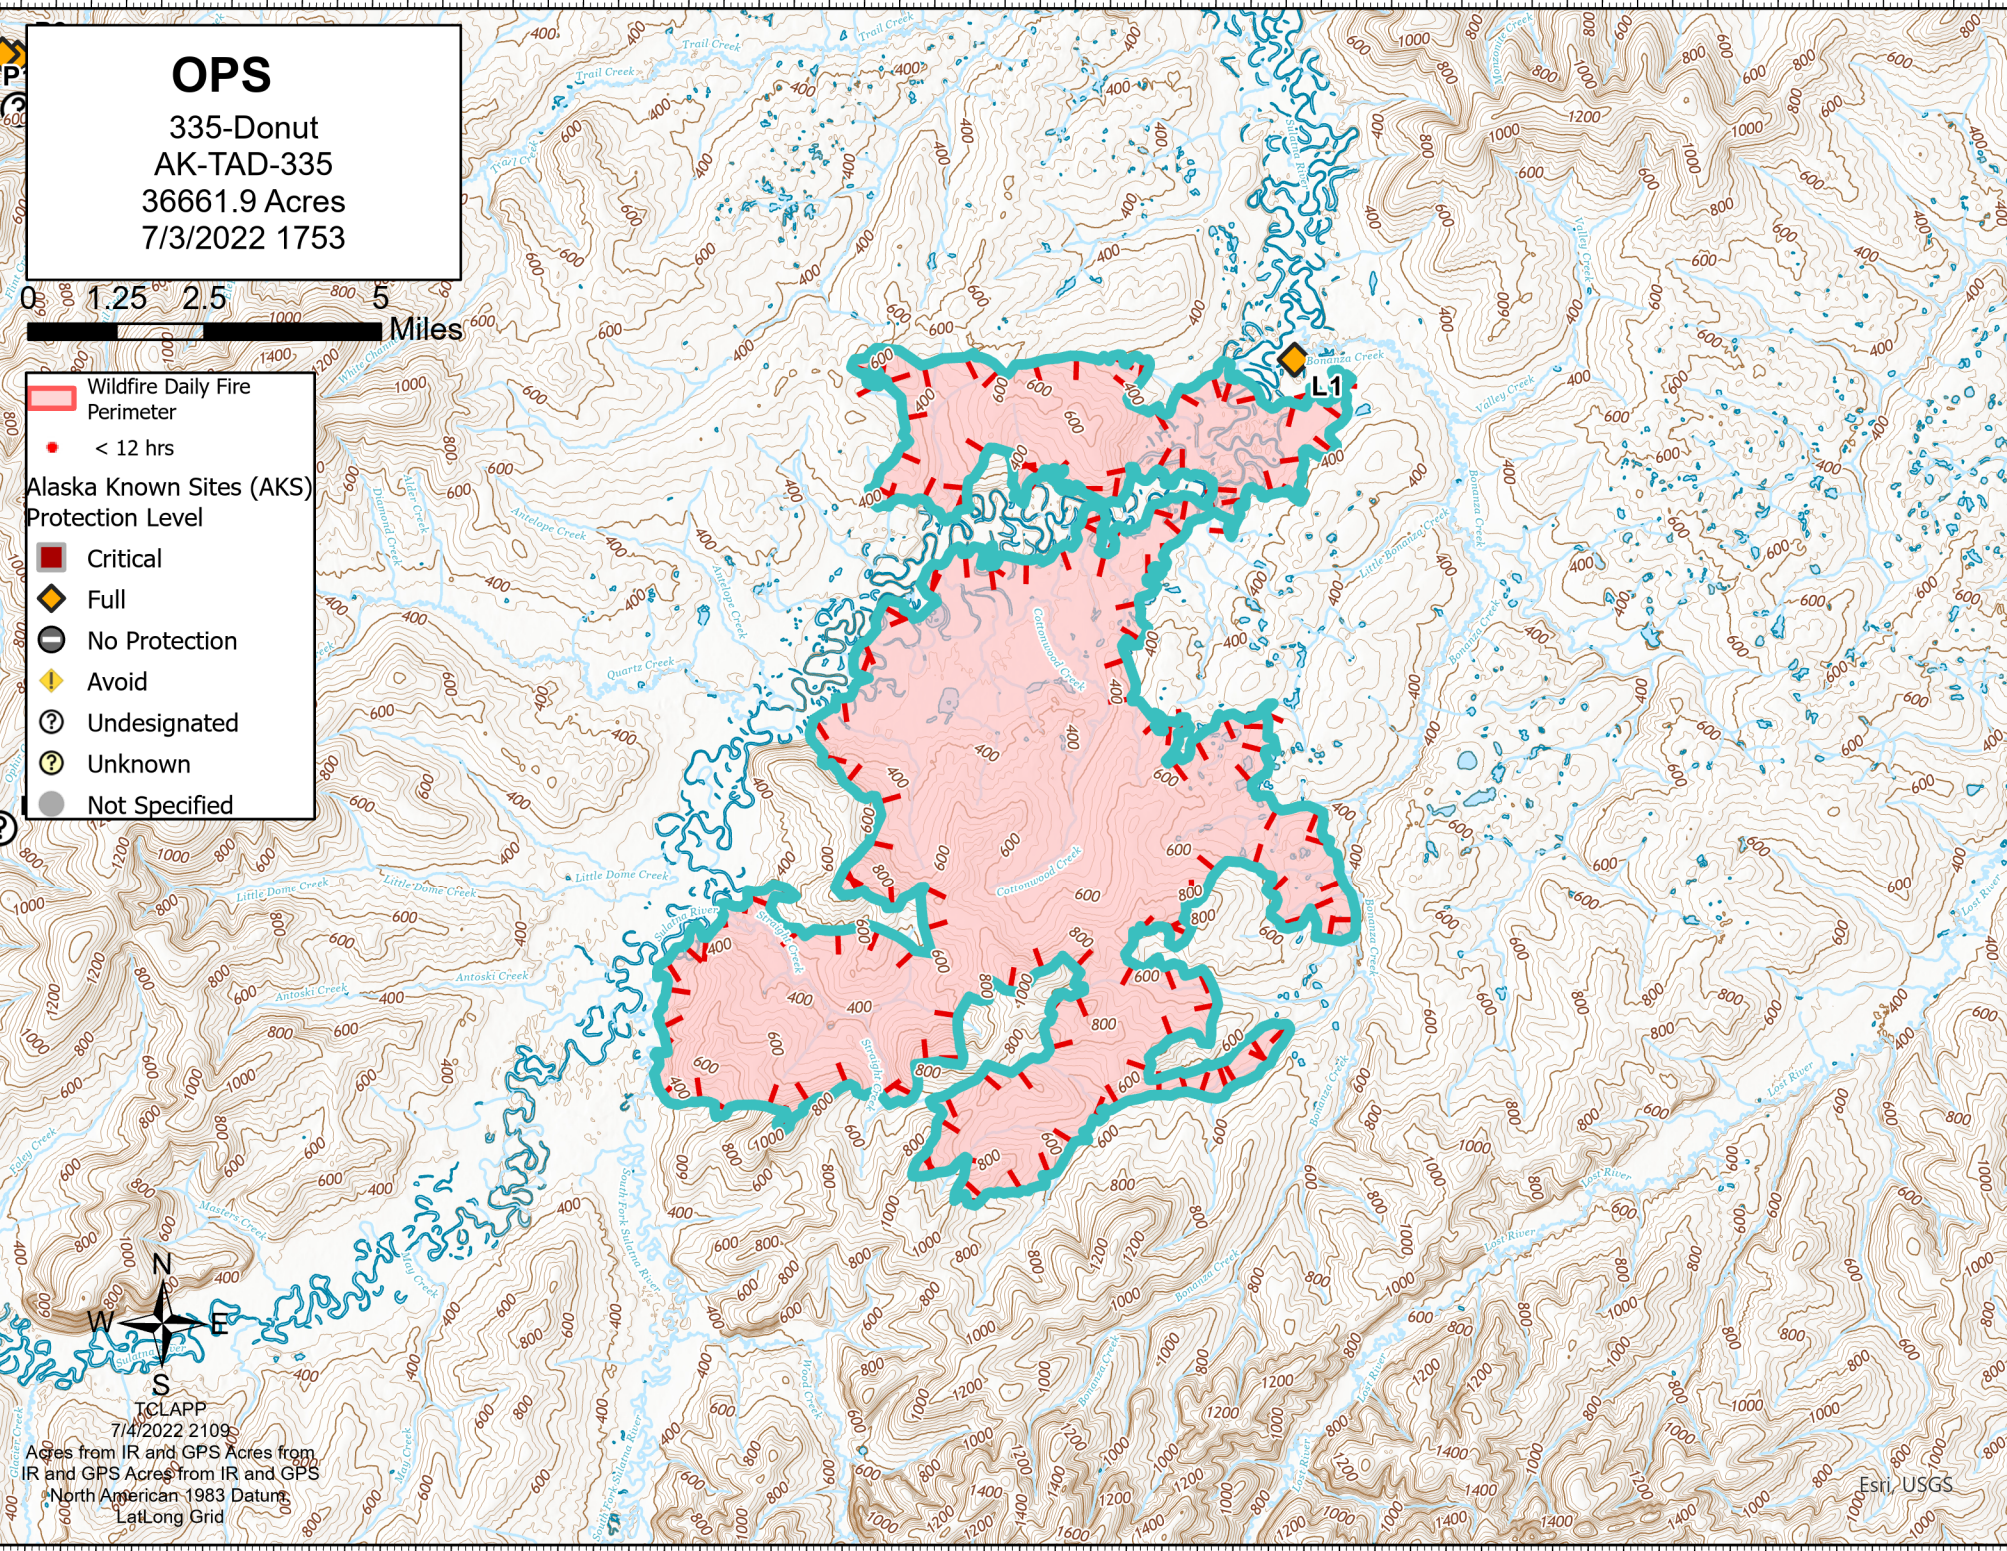

OPS
335-Donut
AK-TAD-335
36661.9 Acres
7/3/2022 1753

- Wildfire Daily Fire Perimeter
- < 12 hrs
- Alaska Known Sites (AKS) Protection Level
 - Critical
 - Full
 - No Protection
 - Avoid
 - Undesignated
 - Unknown
 - Not Specified

TCLAPP
7/4/2022 2109
Acres from IR and GPS Acres from IR and GPS
North American 1983 Datum
Lat/Long Grid

Esri, USGS