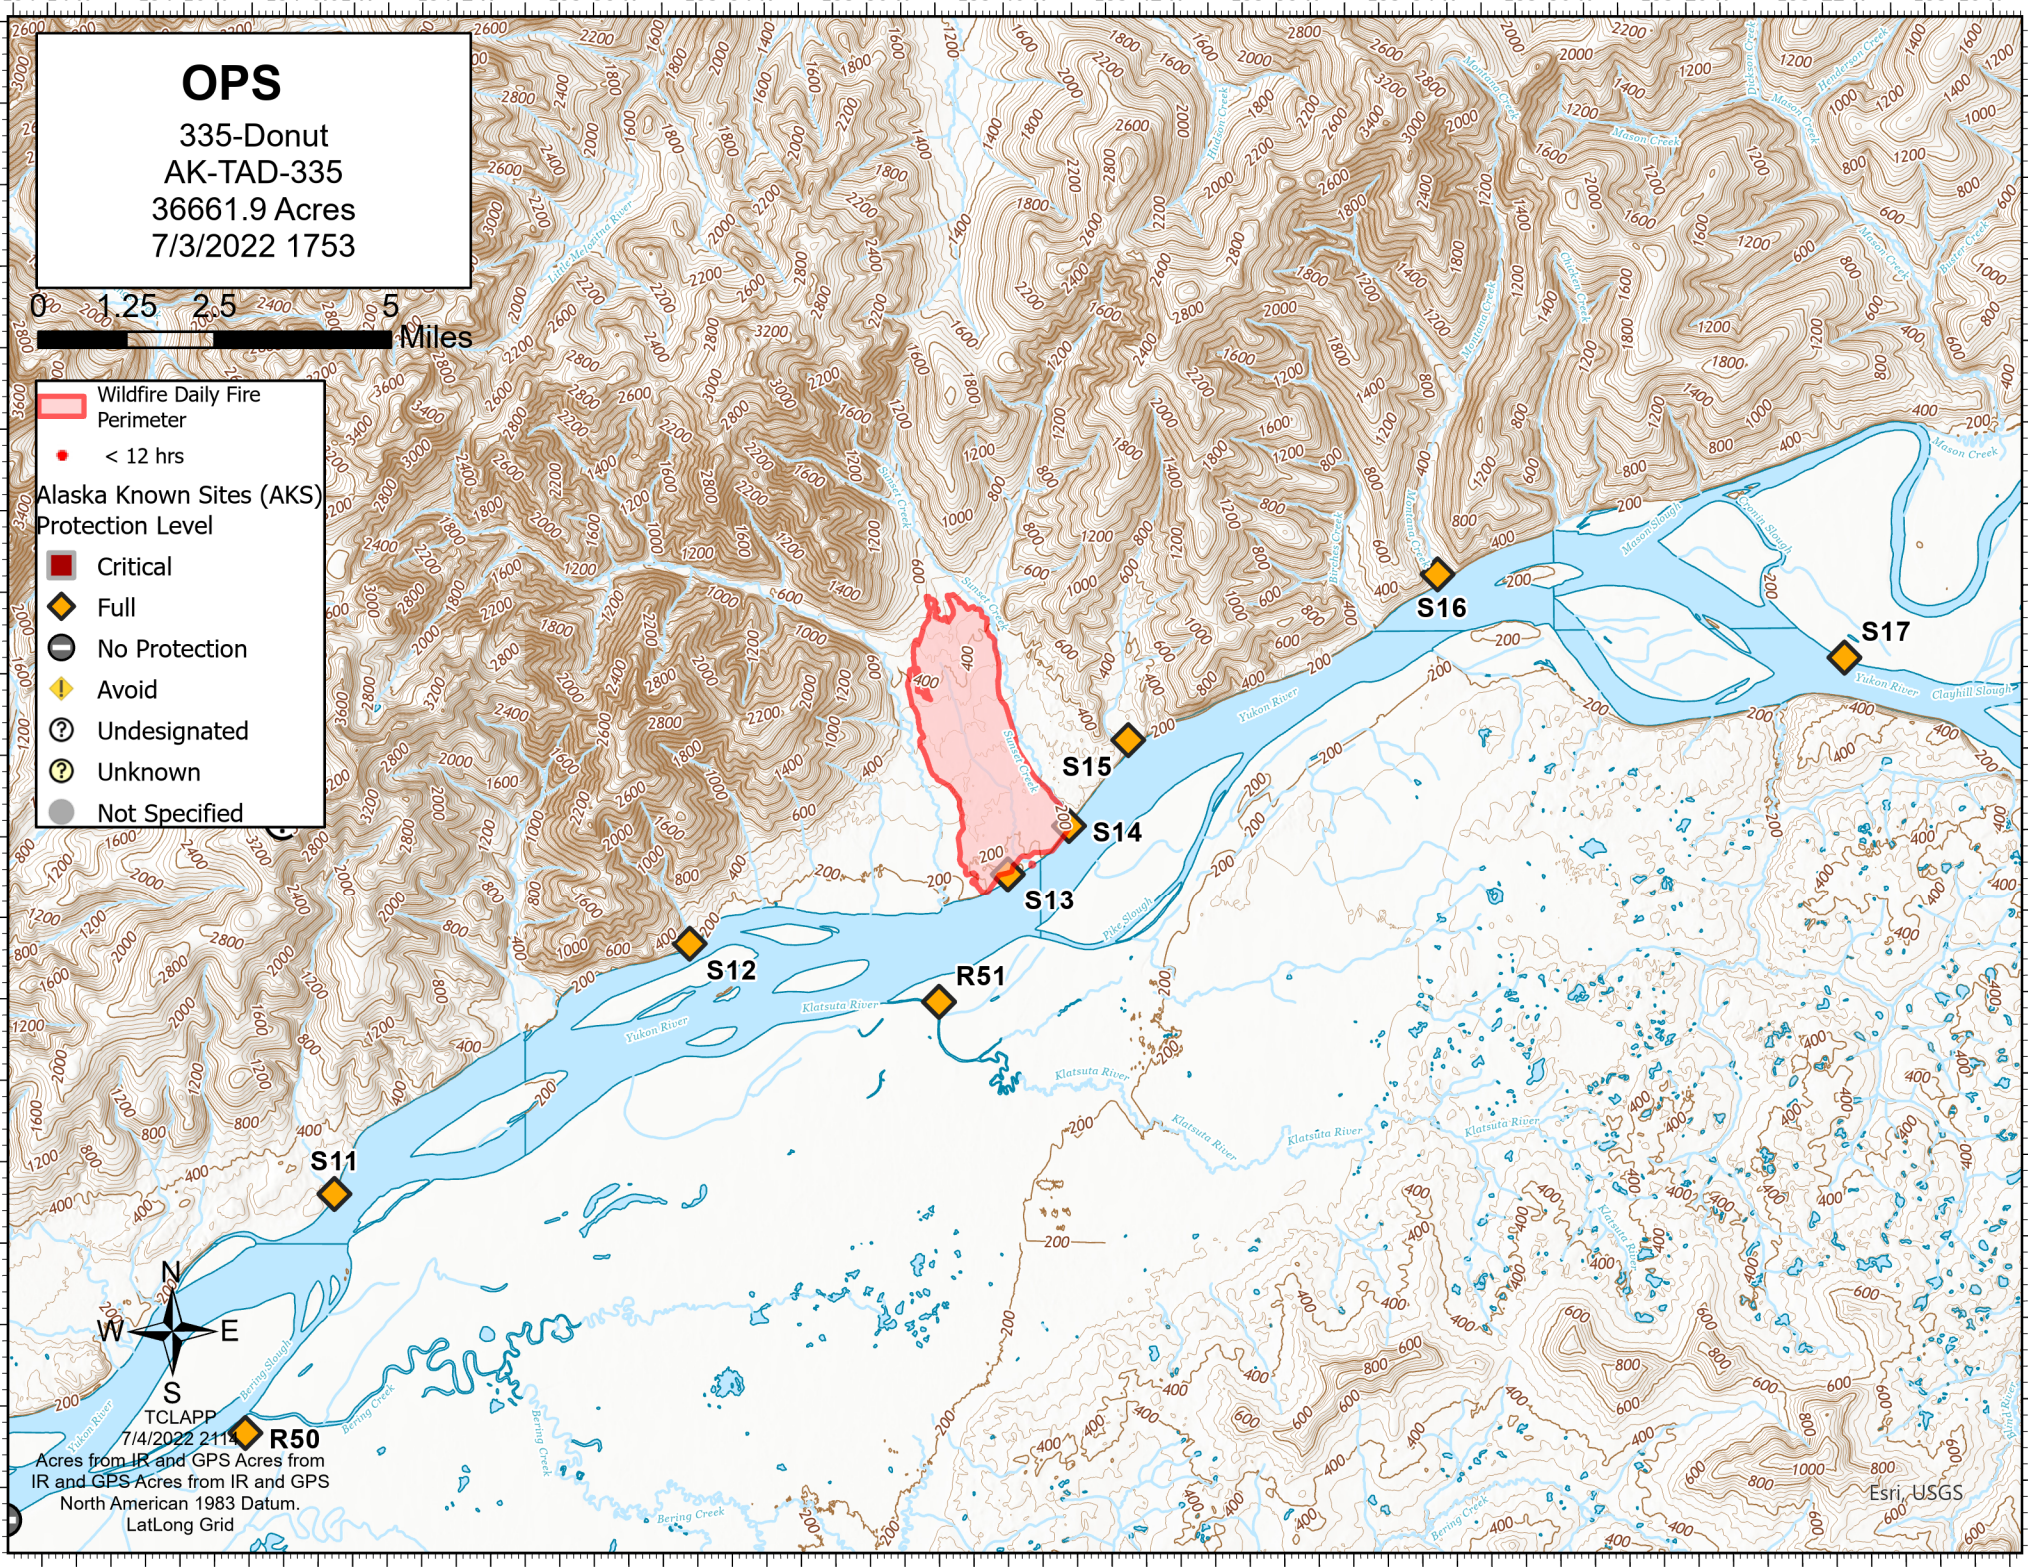

OPS

335-Donut
AK-TAD-335
36661.9 Acres
7/3/2022 1753

- Wildfire Daily Fire Perimeter
- < 12 hrs
- Alaska Known Sites (AKS) Protection Level
 - Critical
 - Full
 - No Protection
 - Avoid
 - Undesignated
 - Unknown
 - Not Specified

TCLAPP
7/4/2022 211
Acres from IR and GPS Acres from IR and GPS
North American 1983 Datum.
LatLong Grid

Esri, USGS