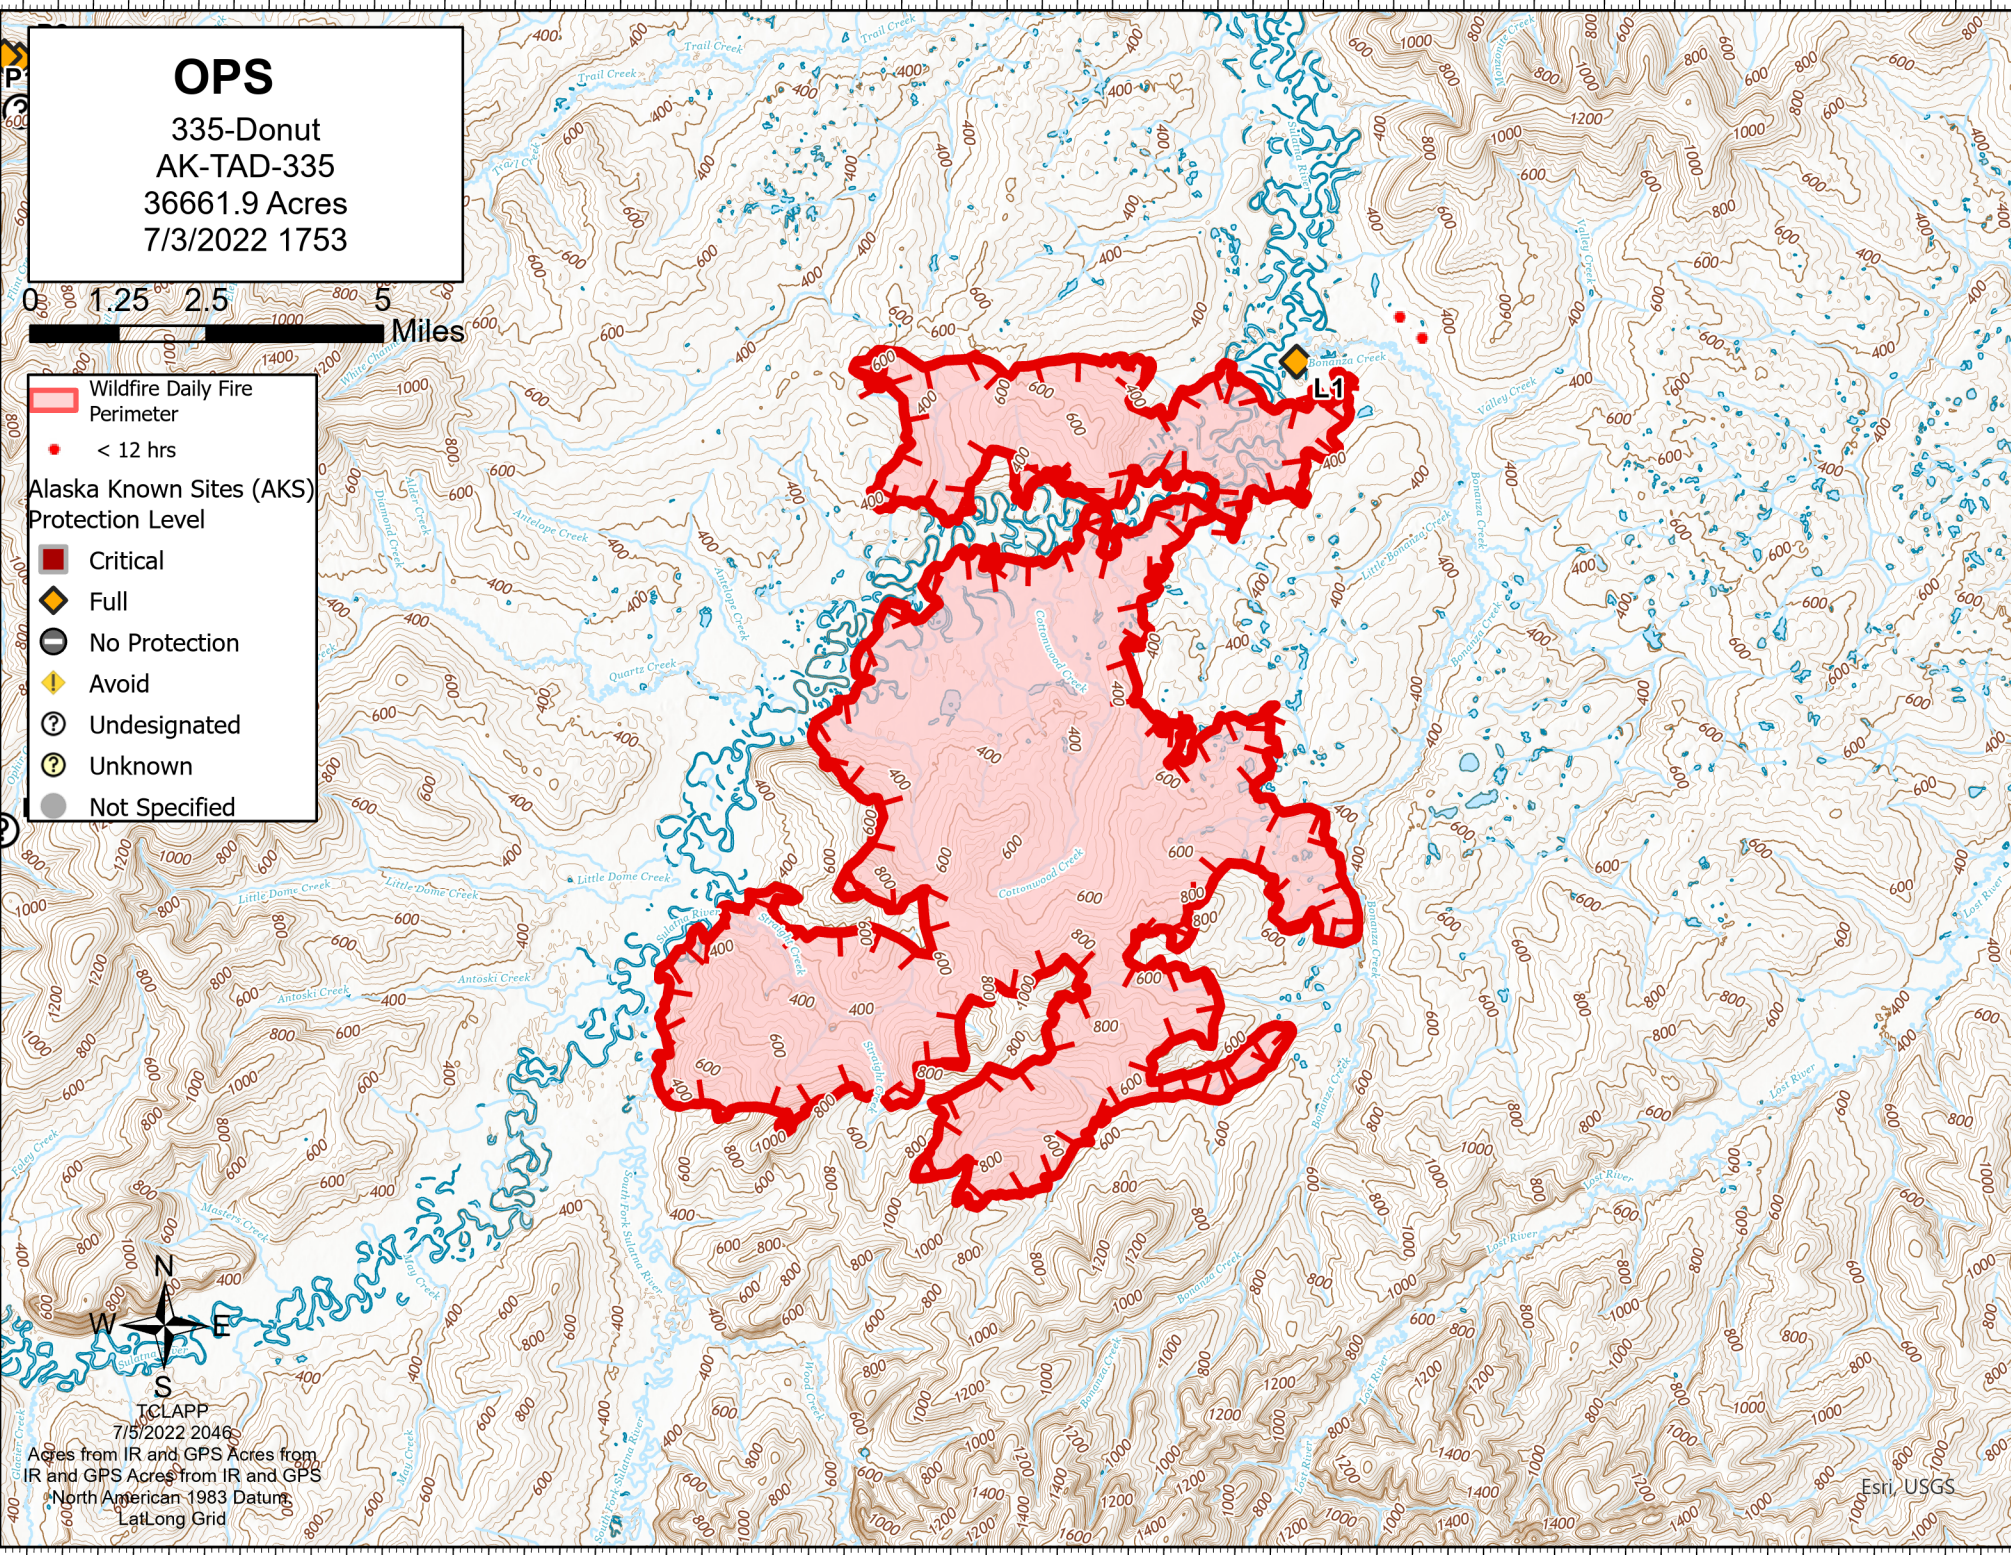

OPS
335-Donut
AK-TAD-335
36661.9 Acres
7/3/2022 1753

- Wildfire Daily Fire Perimeter
- < 12 hrs
- Alaska Known Sites (AKS) Protection Level
 - Critical
 - Full
 - No Protection
 - Avoid
 - Undesignated
 - Unknown
 - Not Specified

TCLAPP
7/5/2022 2046
Acres from IR and GPS Acres from IR and GPS
North American 1983 Datum
Lat/Long Grid

Esri, USGS